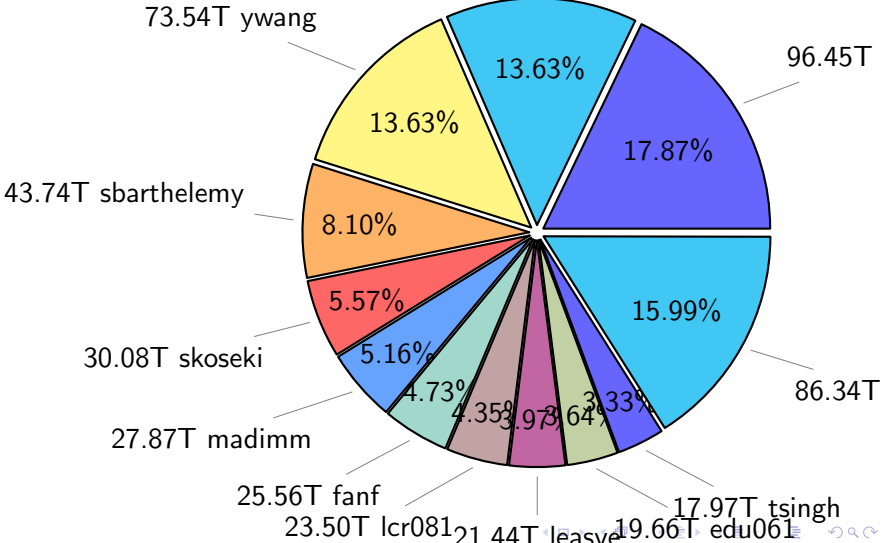

NS9039K disk usage

November 14, 2021

notes:

- ▶ Excluded directories: ".snapshot", ".afm", ".ptrash".
- ▶ Compressed file: file name end with "gz", "bz2", "tar", "zip" and NETCDF4 "nc"
- ▶ Restart files: path contains '/rest/'
- ▶ History files: path contains '/hist/'
- ▶ Items <3 % will be count as 'others'.
- ▶ Additional hard links are excluded.
- ▶ Monthly report: disk_ns9039k_YYYYMMDD.pdf
- ▶ Latest report: latest.pdf
- ▶ Ignored directories due to permission denied: filelist_classfy.err.txt
- ▶ Summary table: sizeTable.txt

NS9039K total disk usage

Total size: 539.72T
73.56T lgarcia

NS9039K file types usage

NS9039K history files usage

Total size: 233.32T

74.13T ingo

33.81T ywang

14.49%

31.77%

25.50T sbarthelemy

10.93%

12.14%

28.35T

10.25%

23.91T lgarcia

8.23%

Total size: 142.95T

NS9039K total compressed

Total size: 539.72T
278.86T compressed

260.86T uncompressed

NS9039K uncompressed files usage

Total size: 260.86T

NS9039K NorCPM/cases/*

No data