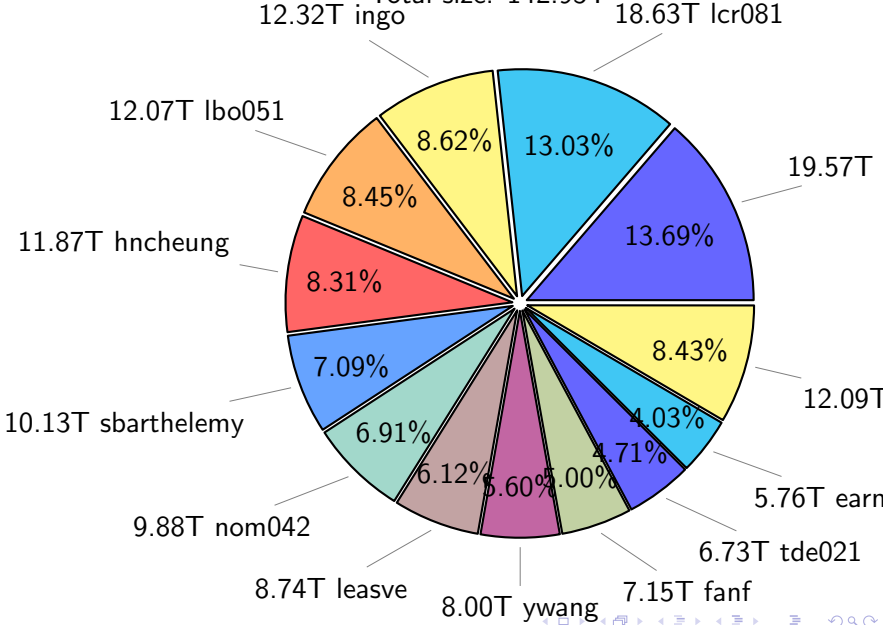

NS9039K misc files usage

Total size: 142.95T