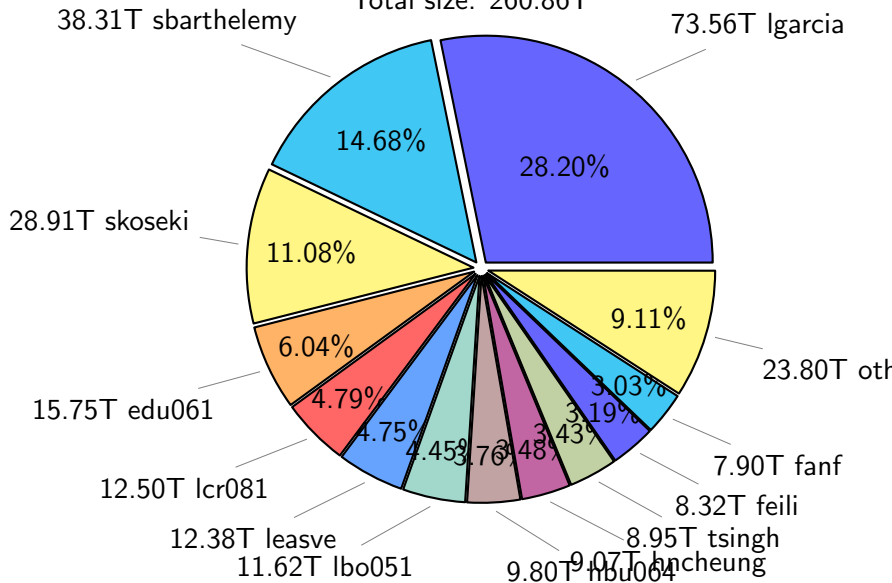

Total size: 142.95T

NS9039K total compressed

Total size: 539.72T
278.86T compressed

260.86T uncompressed

NS9039K uncompressed files usage

Total size: 260.86T

NS9039K NorCPM/cases/*

No data

NS9039K shared/*

No data