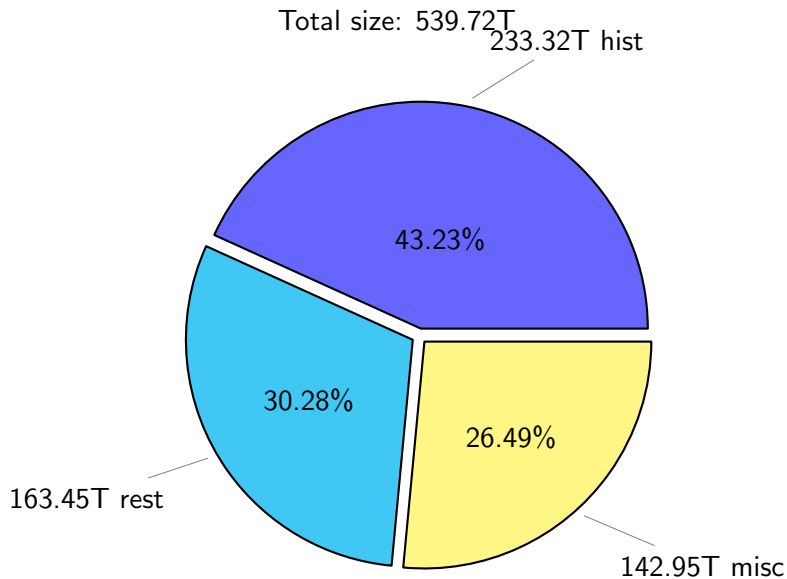

NS9039K disk usage

November 14, 2021

notes:

- ▶ Excluded directories: ".snapshot", ".afm", ".ptrash".
- ▶ Compressed file: file name end with "gz", "bz2", "tar", "zip" and NETCDF4 "nc"
- ▶ Restart files: path contains '/rest/'
- ▶ History files: path contains '/hist/'
- ▶ Items <3 % will be count as 'others'.
- ▶ Additional hard links are excluded.
- ▶ Monthly report: disk_ns9039k_YYYYMMDD.pdf
- ▶ Latest report: latest.pdf
- ▶ Ignored directories due to permission denied: filelist_classfy.err.txt
- ▶ Summary table: sizeTable.txt

NS9039K total disk usage

Total size: 539.72T
73.56T lgarcia

NS9039K file types usage

NS9039K history files usage

Total size: 233.32T

74.13T ingo

33.81T ywang

14.49%

5.16%

3.15%

7.36T feili

19.21T edu061

9.02T skoseki

12.03T lease

NS9039K restart files usage

Total size: 163.45T

Total size: 142.95T

NS9039K total compressed

Total size: 539.72T
278.86T compressed

260.86T uncompressed

NS9039K uncompressed files usage

Total size: 260.86T

NS9039K NorCPM/cases/*

No data