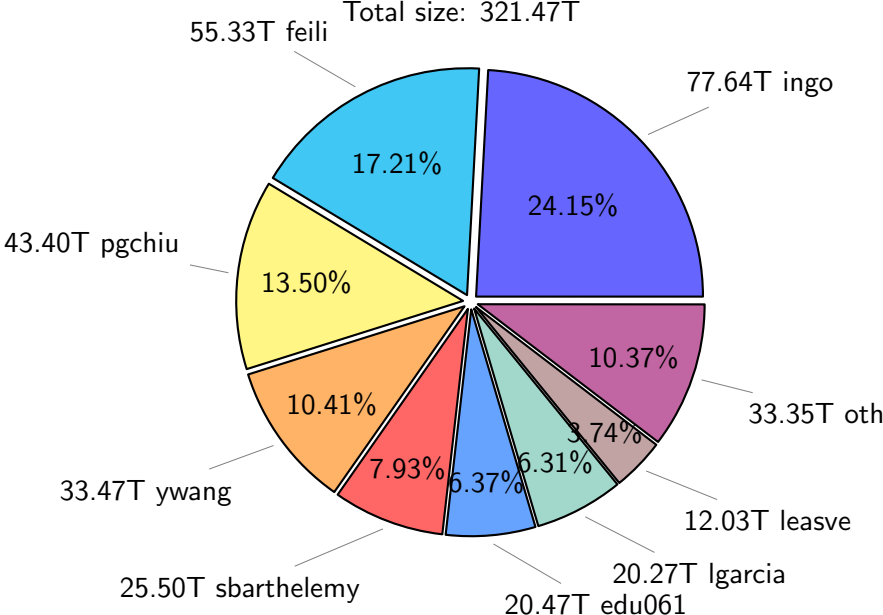

NS9039K total disk usage

Total size: 640.26T

NS9039K file types usage

NS9039K history files usage

Total size: 321.47T

NS9039K restart files usage

Total size: 178.57T

NS9039K misc files usage

Total size: 140.22T

NS9039K total compressed

Total size: 640.26T

344.93T compressed

295.33T uncompressed

NS9039K uncompressed files usage

Total size: 295.33T
42.53T feili

NS9039K NorCPM/cases/*

No data

NS9039K shared/*

No data