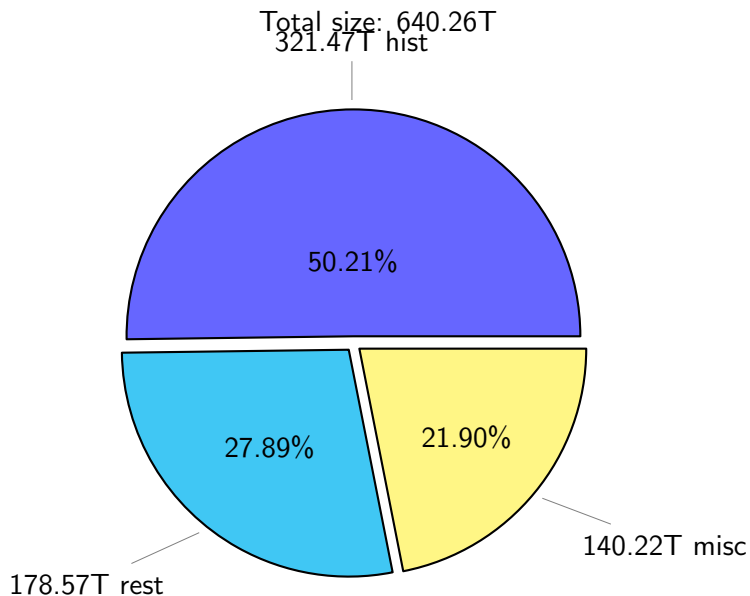

NS9039K disk usage

October 31, 2021

notes:

- ▶ Excluded directories: ".snapshot", ".afm", ".ptrash".
- ▶ Compressed file: file name end with "gz", "bz2", "tar", "zip" and NETCDF4 "nc"
- ▶ Restart files: path contains '/rest/'
- ▶ History files: path contains '/hist/'
- ▶ Items <3 % will be count as 'others'.
- ▶ Additional hard links are excluded.
- ▶ Monthly report: disk_ns9039k_YYYYMMDD.pdf
- ▶ Latest report: latest.pdf
- ▶ Ignored directories due to permission denied: filelist_classfy.err.txt
- ▶ Summary table: sizeTable.txt

NS9039K total disk usage

Total size: 640.26T

NS9039K file types usage

NS9039K history files usage

Total size: 321.47T

NS9039K restart files usage

Total size: 178.57T

NS9039K misc files usage

Total size: 140.22T

NS9039K total compressed

Total size: 640.26T

344.93T compressed

295.33T uncompressed

NS9039K uncompressed files usage

Total size: 295.33T
42.53T feili

NS9039K NorCPM/cases/*