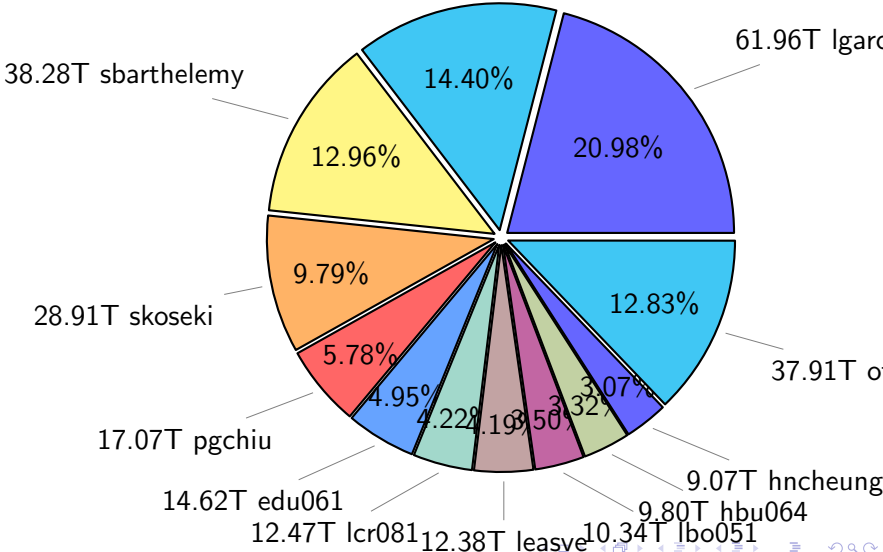

NS9039K total disk usage

Total size: 640.26T

NS9039K file types usage

NS9039K history files usage

Total size: 321.47T

NS9039K restart files usage

Total size: 178.57T

NS9039K misc files usage

Total size: 140.22T

NS9039K total compressed

Total size: 640.26T

344.93T compressed

295.33T uncompressed

NS9039K uncompressed files usage

Total size: 295.33T
42.53T feili

NS9039K NorCPM/cases/*

No data

NS9039K shared/*

No data