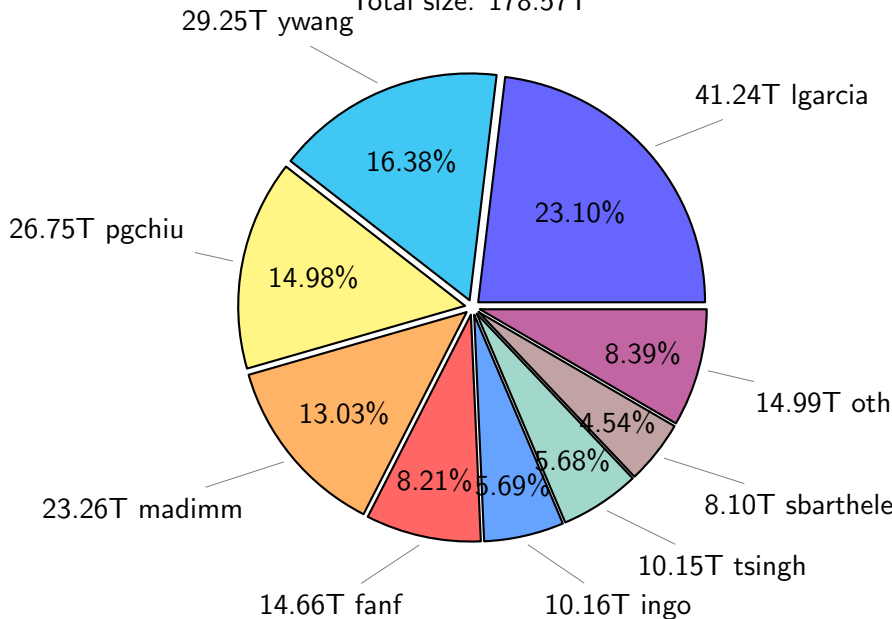

NS9039K total disk usage

Total size: 640.26T

NS9039K file types usage

NS9039K history files usage

Total size: 321.47T

NS9039K restart files usage

Total size: 178.57T

NS9039K misc files usage

Total size: 140.22T

NS9039K total compressed

Total size: 640.26T

344.93T compressed

295.33T uncompressed

NS9039K uncompressed files usage

Total size: 295.33T
42.53T feili

NS9039K NorCPM/cases/*

No data

NS9039K shared/*

No data