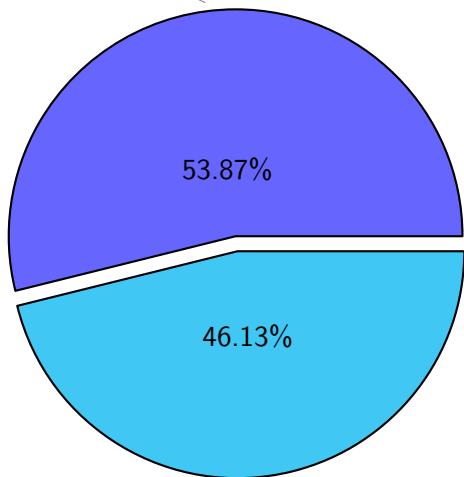

NS9039K total disk usage

Total size: 640.26T

NS9039K file types usage

NS9039K history files usage

Total size: 321.47T

NS9039K restart files usage

Total size: 178.57T

NS9039K misc files usage

Total size: 140.22T

NS9039K total compressed

Total size: 640.26T

344.93T compressed

295.33T uncompressed

NS9039K uncompressed files usage

Total size: 295.33T
42.53T feili

NS9039K NorCPM/cases/*