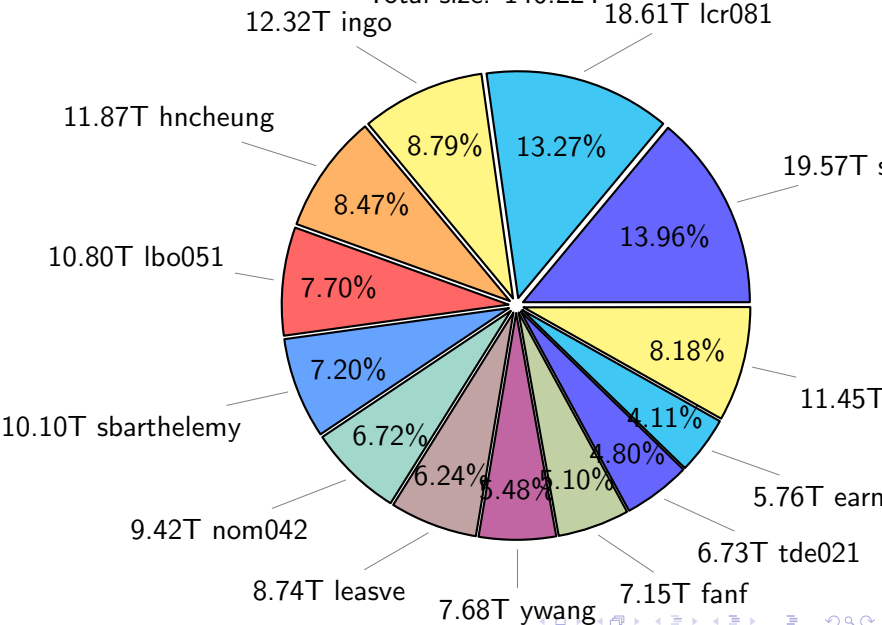

NS9039K total disk usage

Total size: 640.26T

NS9039K file types usage

NS9039K history files usage

Total size: 321.47T

NS9039K restart files usage

Total size: 178.57T

NS9039K misc files usage

Total size: 140.22T

NS9039K total compressed

Total size: 640.26T

344.93T compressed

295.33T uncompressed

NS9039K uncompressed files usage

Total size: 295.33T
42.53T feili

NS9039K NorCPM/cases/*