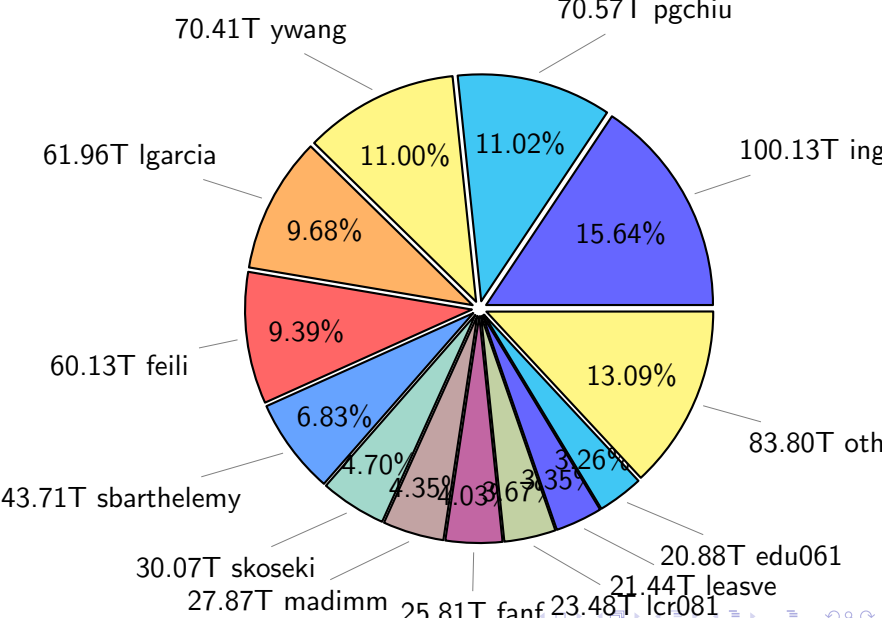

NS9039K disk usage

October 31, 2021

notes:

- ▶ Excluded directories: ".snapshot", ".afm", ".ptrash".
- ▶ Compressed file: file name end with "gz", "bz2", "tar", "zip" and NETCDF4 "nc"
- ▶ Restart files: path contains '/rest/'
- ▶ History files: path contains '/hist/'
- ▶ Items <3 % will be count as 'others'.
- ▶ Additional hard links are excluded.
- ▶ Monthly report: disk_ns9039k_YYYYMMDD.pdf
- ▶ Latest report: latest.pdf
- ▶ Ignored directories due to permission denied: filelist_classfy.err.txt
- ▶ Summary table: sizeTable.txt

NS9039K total disk usage

Total size: 640.26T

NS9039K file types usage

NS9039K history files usage

Total size: 321.47T

NS9039K restart files usage

Total size: 178.57T

NS9039K misc files usage

Total size: 140.22T

NS9039K total compressed

Total size: 640.26T

344.93T compressed

295.33T uncompressed

NS9039K uncompressed files usage

Total size: 295.33T
42.53T feili

NS9039K NorCPM/cases/*