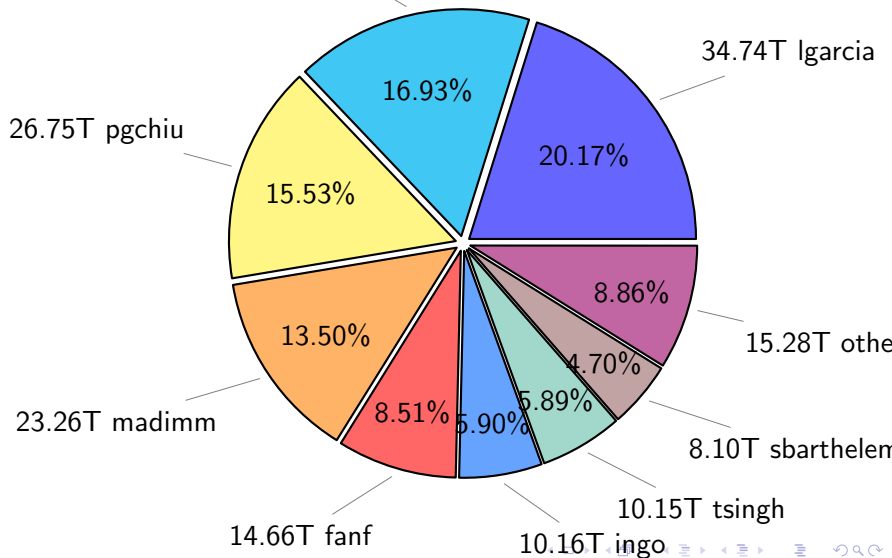

NS9039K restart files usage

Total size: 172.27T
29.17T ywang