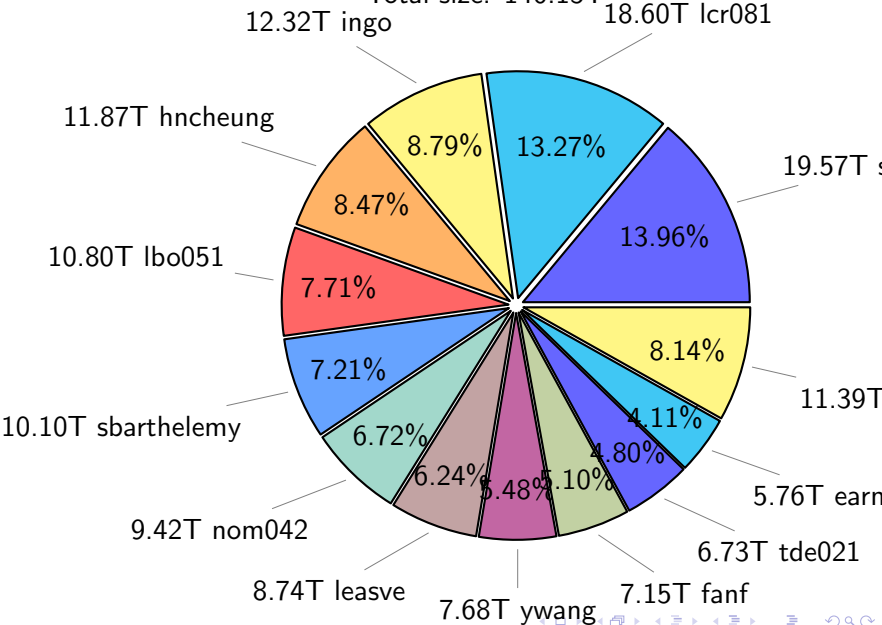

NS9039K misc files usage

Total size: 140.15T