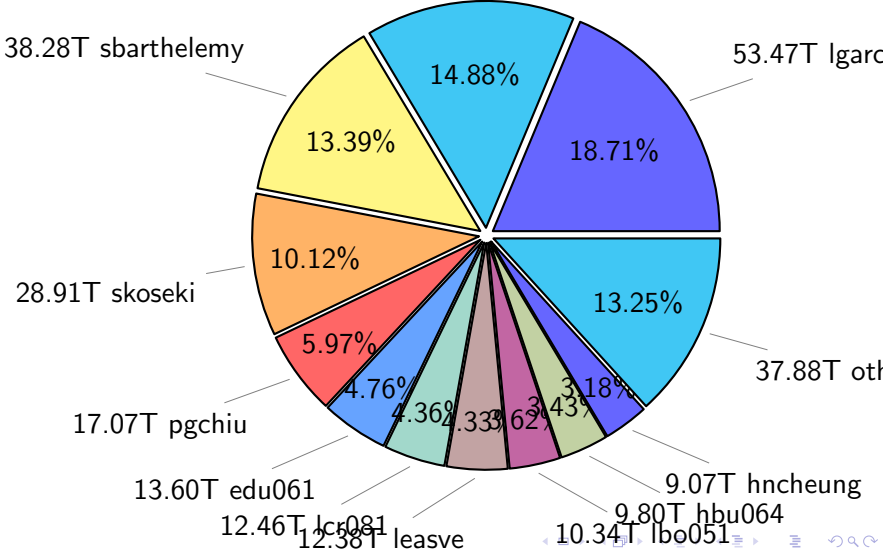

# NS9039K misc files usage

Total size: 140.15T

# NS9039K total compressed

Total size: 630.63T

344.85T compressed

285.78T uncompressed

# NS9039K uncompressed files usage

Total size: 285.78T  
42.53T feili

NS9039K NorCPM/cases/\*

No data

NS9039K shared/\*

No data