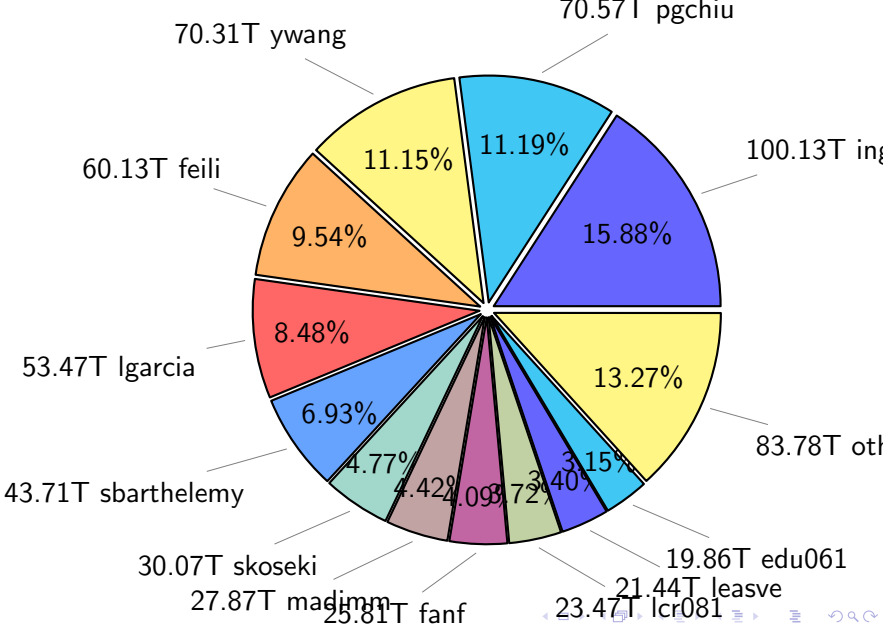

# NS9039K disk usage

October 24, 2021

notes:

- ▶ Excluded directories: ".snapshot", ".afm", ".ptrash".
- ▶ Compressed file: file name end with "gz", "bz2", "tar", "zip" and NETCDF4 "nc"
- ▶ Restart files: path contains '/rest/'
- ▶ History files: path contains '/hist/'
- ▶ Items <3 % will be count as 'others'.
- ▶ Additional hard links are excluded.
- ▶ Monthly report: disk\_ns9039k\_YYYYMMDD.pdf
- ▶ Latest report: latest.pdf
- ▶ Ignored directories due to permission denied: filelist\_classfy.err.txt
- ▶ Summary table: sizeTable.txt

# NS9039K total disk usage

Total size: 630.63T

# NS9039K history files usage

Total size: 318.21T