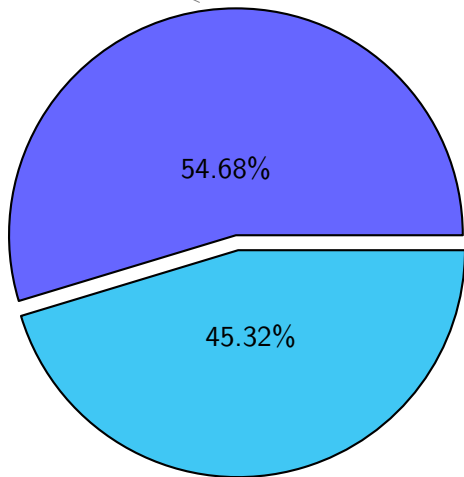

NS9039K total compressed

Total size: 630.63T

344.85T compressed

285.78T uncompressed