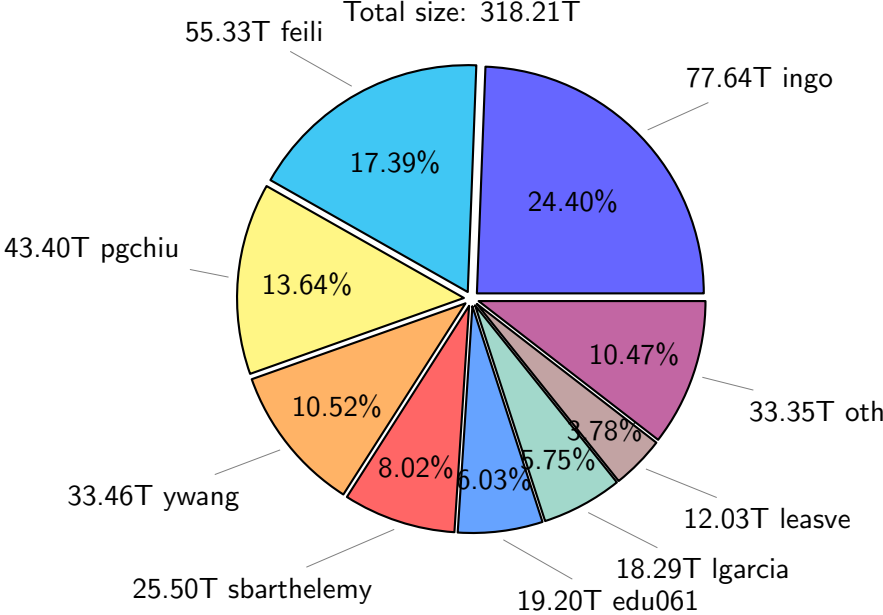

# NS9039K total disk usage

Total size: 630.63T

# NS9039K history files usage

Total size: 318.21T

# NS9039K misc files usage

Total size: 140.15T

# NS9039K uncompressed files usage

Total size: 285.78T  
42.53T feili

NS9039K NorCPM/cases/\*

No data

NS9039K shared/\*

No data