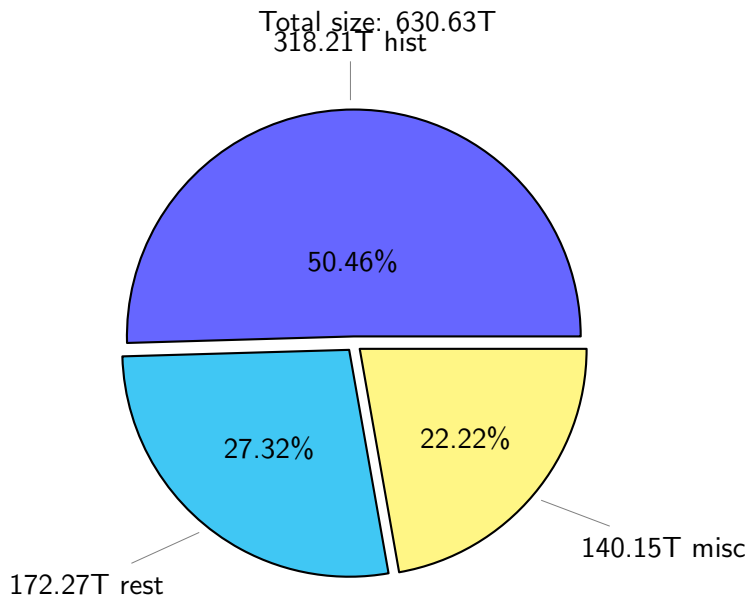

# NS9039K total disk usage

Total size: 630.63T

# NS9039K history files usage

Total size: 318.21T

# NS9039K misc files usage

Total size: 140.15T

# NS9039K uncompressed files usage

Total size: 285.78T  
42.53T feili

NS9039K NorCPM/cases/\*

No data

NS9039K shared/\*

No data