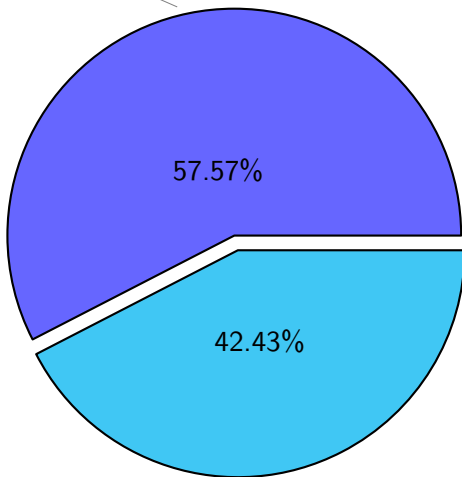

NS9039K total disk usage

Total size: 589.68T

NS9039K file types usage

NS9039K history files usage

Total size: 302.11T

NS9039K restart files usage

Total size: 149.09T
25.78T ywang

NS9039K misc files usage

Total size: 138.48T

NS9039K total compressed

Total size: 589.68T
339.48T compressed

250.20T uncompressed

NS9039K uncompressed files usage

Total size: 250.20T
38.28T sbarthelemy

NS9039K NorCPM/cases/*

No data