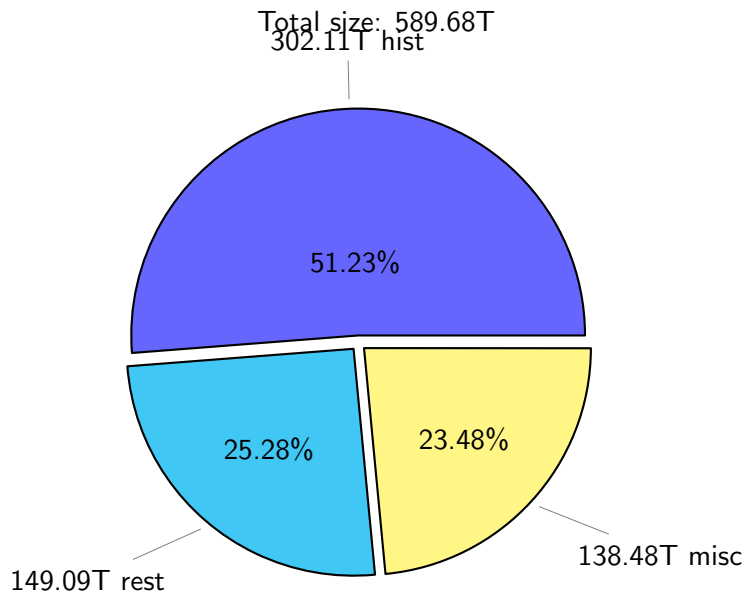

NS9039K disk usage

October 10, 2021

notes:

- ▶ Excluded directories: ".snapshot", ".afm", ".ptrash".
- ▶ Compressed file: file name end with "gz", "bz2", "tar", "zip" and NETCDF4 "nc"
- ▶ Restart files: path contains '/rest/'
- ▶ History files: path contains '/hist/'
- ▶ Items <3 % will be count as 'others'.
- ▶ Additional hard links are excluded.
- ▶ Monthly report: disk_ns9039k_YYYYMMDD.pdf
- ▶ Latest report: latest.pdf
- ▶ Ignored directories due to permission denied: filelist_classfy.err.txt
- ▶ Summary table: sizeTable.txt

NS9039K total disk usage

Total size: 589.68T

NS9039K file types usage

NS9039K history files usage

Total size: 302.11T

NS9039K restart files usage

Total size: 149.09T
25.78T ywang

NS9039K misc files usage

Total size: 138.48T

NS9039K total compressed

Total size: 589.68T
339.48T compressed

250.20T uncompressed

NS9039K uncompressed files usage

Total size: 250.20T
38.28T sbarthelemy

NS9039K NorCPM/cases/*

No data