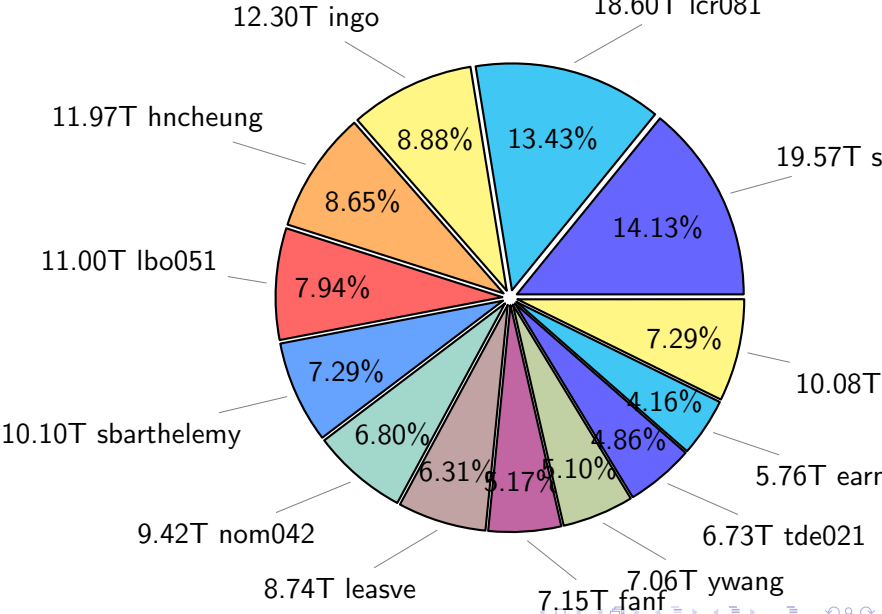

NS9039K total disk usage

Total size: 589.68T

NS9039K file types usage

NS9039K history files usage

Total size: 302.11T

NS9039K restart files usage

Total size: 149.09T
25.78T ywang

NS9039K misc files usage

Total size: 138.48T

NS9039K total compressed

Total size: 589.68T
339.48T compressed

250.20T uncompressed

NS9039K uncompressed files usage

Total size: 250.20T
38.28T sbarthelemy

NS9039K NorCPM/cases/*

No data

NS9039K shared/*

No data