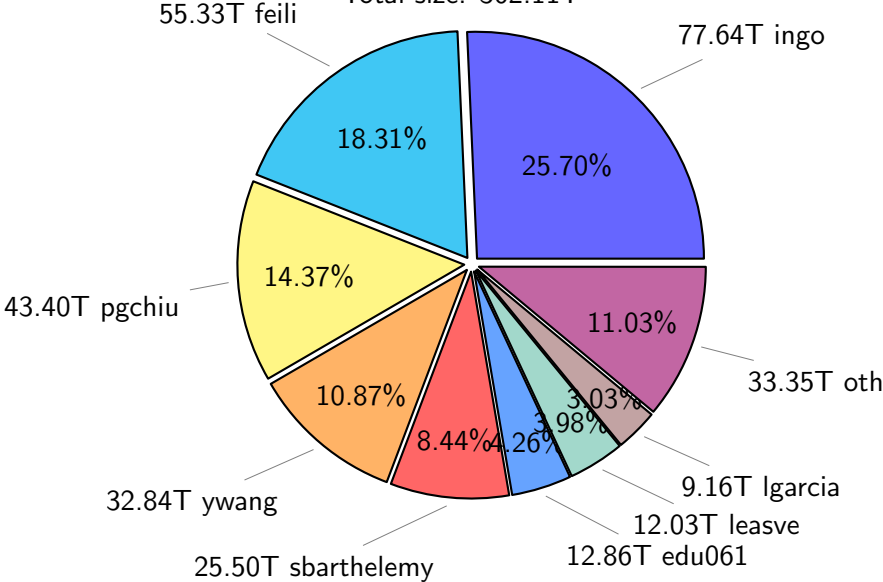

NS9039K total disk usage

Total size: 589.68T

NS9039K file types usage

NS9039K history files usage

Total size: 302.11T

NS9039K restart files usage

Total size: 149.09T
25.78T ywang

NS9039K misc files usage

Total size: 138.48T

NS9039K total compressed

Total size: 589.68T
339.48T compressed

250.20T uncompressed

NS9039K uncompressed files usage

Total size: 250.20T
38.28T sbarthelemy

NS9039K NorCPM/cases/*

No data

NS9039K shared/*

No data