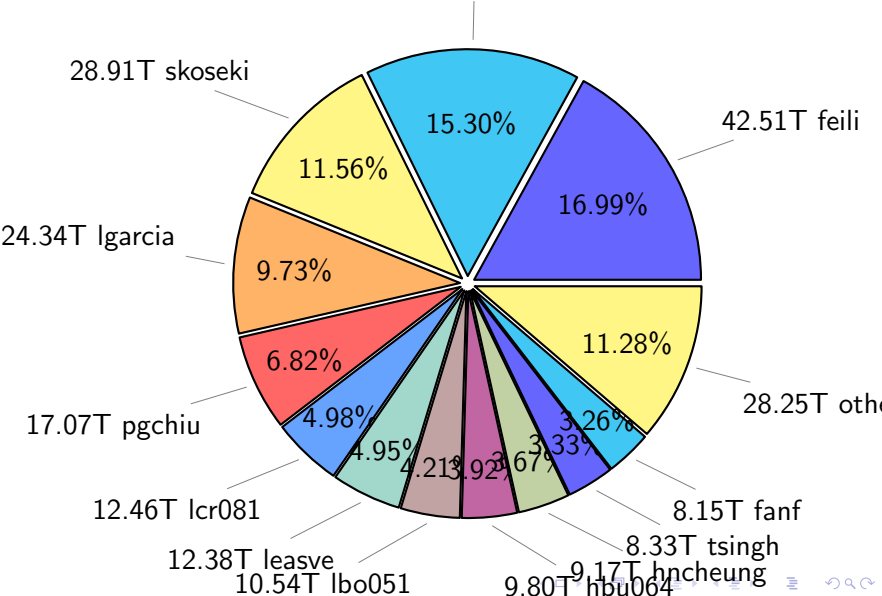

NS9039K total disk usage

Total size: 589.68T

NS9039K file types usage

NS9039K history files usage

Total size: 302.11T

NS9039K restart files usage

Total size: 149.09T
25.78T ywang

NS9039K misc files usage

Total size: 138.48T

NS9039K total compressed

Total size: 589.68T
339.48T compressed

250.20T uncompressed

NS9039K uncompressed files usage

Total size: 250.20T
38.28T sbarthelemy

NS9039K NorCPM/cases/*

No data

NS9039K shared/*

No data