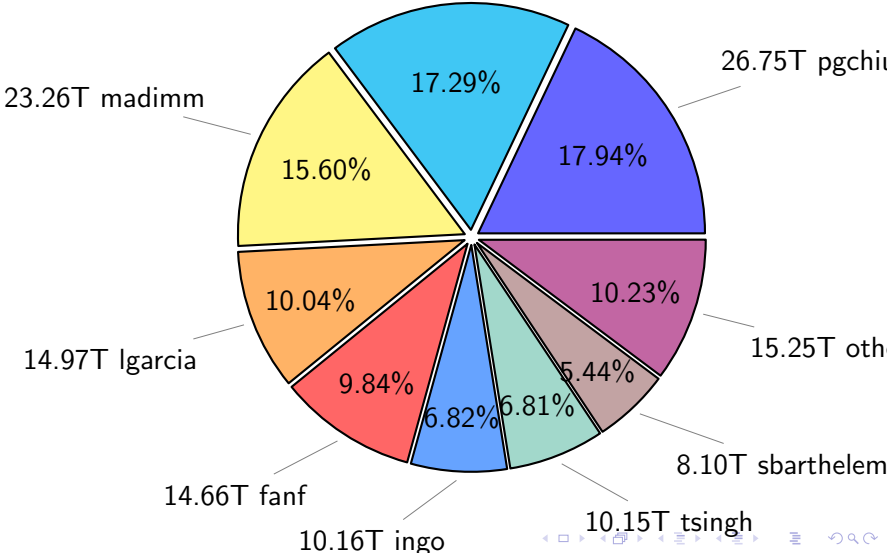

NS9039K total disk usage

Total size: 589.68T

NS9039K file types usage

NS9039K history files usage

Total size: 302.11T

NS9039K restart files usage

Total size: 149.09T
25.78T ywang

NS9039K misc files usage

Total size: 138.48T

NS9039K total compressed

Total size: 589.68T
339.48T compressed

250.20T uncompressed

NS9039K uncompressed files usage

Total size: 250.20T
38.28T sbarthelemy

NS9039K NorCPM/cases/*

No data

NS9039K shared/*

No data