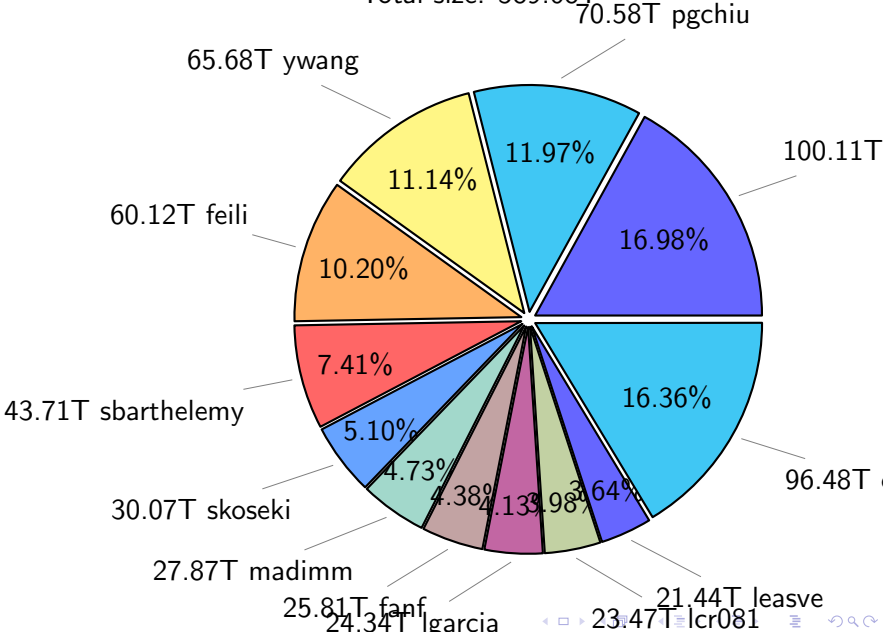

NS9039K disk usage

October 10, 2021

notes:

- ▶ Excluded directories: ".snapshot", ".afm", ".ptrash".
- ▶ Compressed file: file name end with "gz", "bz2", "tar", "zip" and NETCDF4 "nc"
- ▶ Restart files: path contains '/rest/'
- ▶ History files: path contains '/hist/'
- ▶ Items <3 % will be count as 'others'.
- ▶ Additional hard links are excluded.
- ▶ Monthly report: disk_ns9039k_YYYYMMDD.pdf
- ▶ Latest report: latest.pdf
- ▶ Ignored directories due to permission denied: filelist_classfy.err.txt
- ▶ Summary table: sizeTable.txt

NS9039K total disk usage

Total size: 589.68T

NS9039K file types usage

NS9039K history files usage

Total size: 302.11T

NS9039K restart files usage

Total size: 149.09T
25.78T ywang

NS9039K misc files usage

Total size: 138.48T

NS9039K total compressed

Total size: 589.68T
339.48T compressed

250.20T uncompressed

NS9039K uncompressed files usage

Total size: 250.20T
38.28T sbarthelemy

NS9039K NorCPM/cases/*

No data