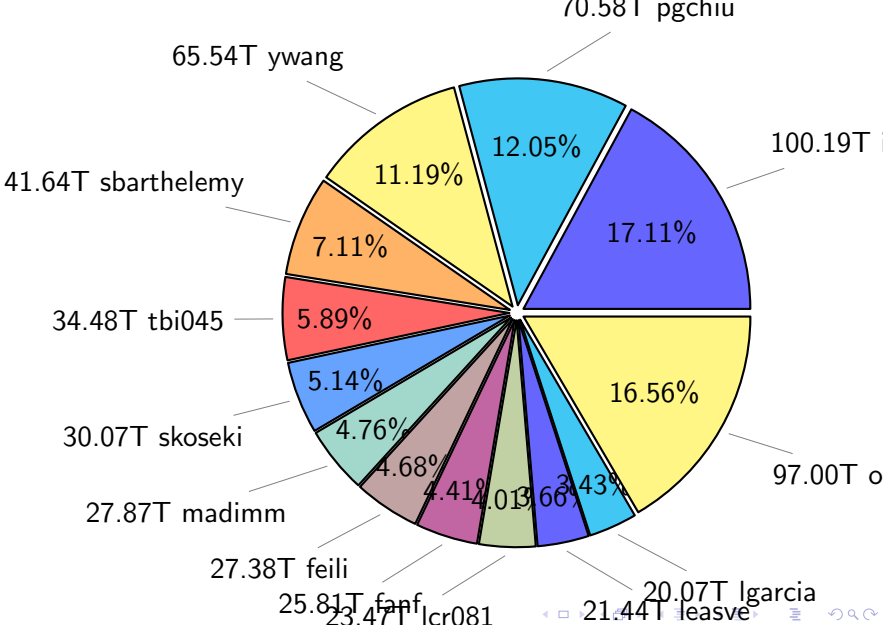

NS9039K disk usage

October 3, 2021

notes:

- ▶ Excluded directories: ".snapshot", ".afm", ".ptrash".
- ▶ Compressed file: file name end with "gz", "bz2", "tar", "zip" and NETCDF4 "nc"
- ▶ Restart files: path contains '/rest/'
- ▶ History files: path contains '/hist/'
- ▶ Items <3 % will be count as 'others'.
- ▶ Additional hard links are excluded.
- ▶ Monthly report: disk_ns9039k_YYYYMMDD.pdf
- ▶ Latest report: latest.pdf
- ▶ Ignored directories due to permission denied: filelist_classfy.err.txt
- ▶ Summary table: sizeTable.txt

NS9039K total disk usage

Total size: 585.53T

NS9039K file types usage

NS9039K history files usage

Total size: 302.81T

NS9039K restart files usage

Total size: 145.85T
25.66T ywang

NS9039K misc files usage

Total size: 136.87T

NS9039K total compressed

Total size: 585.53T

341.21T compressed

244.31T uncompressed

NS9039K uncompressed files usage

Total size: 244.31T

NS9039K NorCPM/cases/*