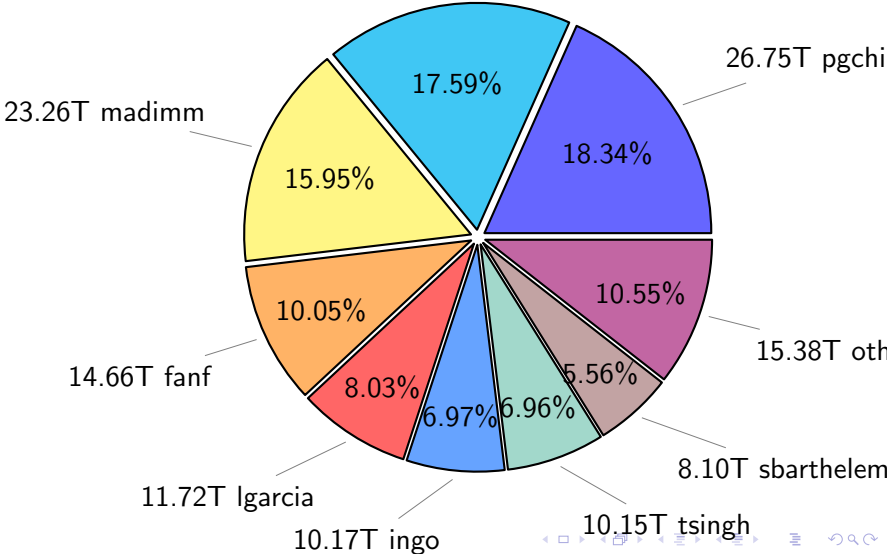

NS9039K total disk usage

Total size: 585.53T

NS9039K file types usage

NS9039K history files usage

Total size: 302.81T

NS9039K restart files usage

Total size: 145.85T
25.66T ywang

NS9039K misc files usage

Total size: 136.87T

NS9039K total compressed

Total size: 585.53T

341.21T compressed

244.31T uncompressed

NS9039K uncompressed files usage

Total size: 244.31T

NS9039K NorCPM/cases/*

No data

NS9039K shared/*

No data