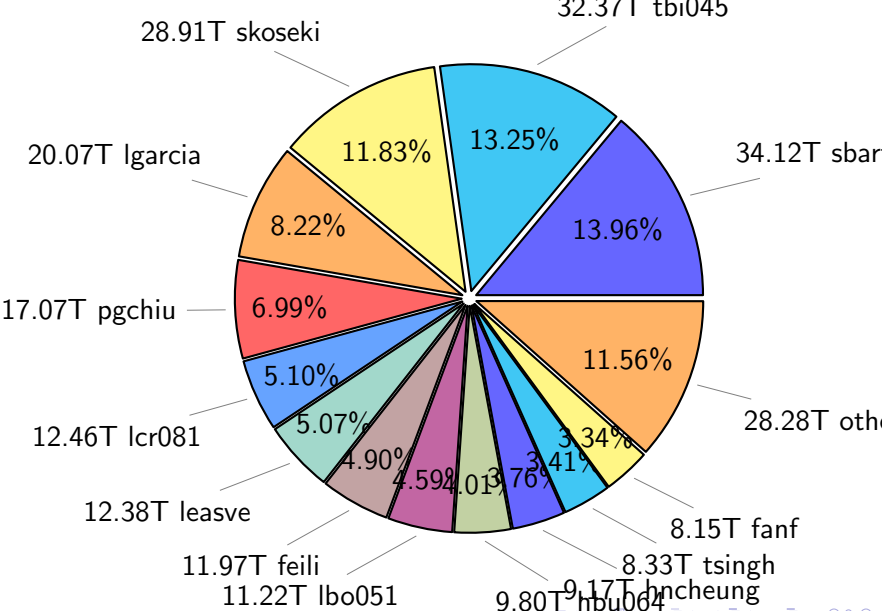

NS9039K total disk usage

Total size: 585.53T

NS9039K file types usage

NS9039K history files usage

Total size: 302.81T

NS9039K restart files usage

Total size: 145.85T
25.66T ywang

NS9039K misc files usage

Total size: 136.87T

NS9039K total compressed

Total size: 585.53T

341.21T compressed

244.31T uncompressed

NS9039K uncompressed files usage

Total size: 244.31T

NS9039K NorCPM/cases/*

No data

NS9039K shared/*

No data