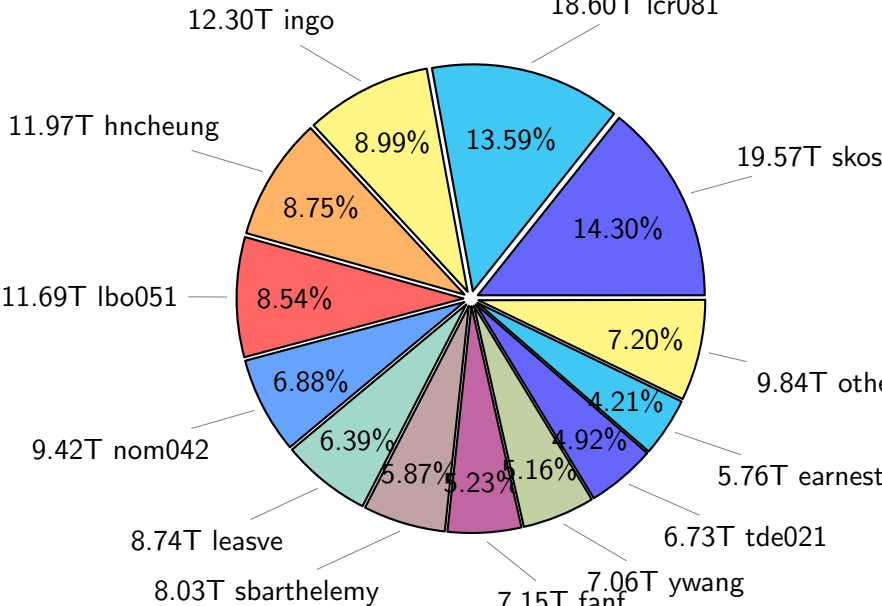

NS9039K total disk usage

Total size: 585.53T

NS9039K file types usage

NS9039K history files usage

Total size: 302.81T

NS9039K restart files usage

Total size: 145.85T
25.66T ywang

NS9039K misc files usage

Total size: 136.87T

NS9039K total compressed

Total size: 585.53T

341.21T compressed

244.31T uncompressed

NS9039K uncompressed files usage

Total size: 244.31T

NS9039K NorCPM/cases/*

No data

NS9039K shared/*

No data