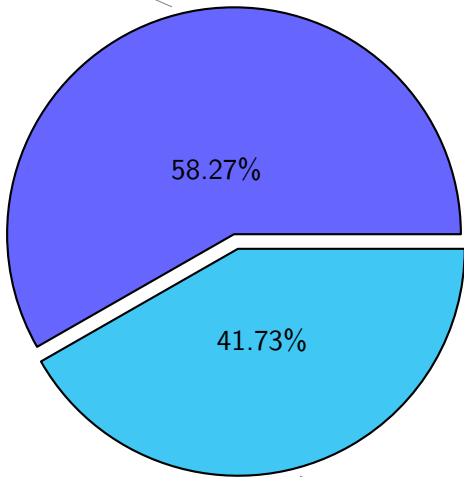

NS9039K total disk usage

Total size: 585.53T

NS9039K file types usage

NS9039K history files usage

Total size: 302.81T

NS9039K restart files usage

Total size: 145.85T
25.66T ywang

NS9039K misc files usage

Total size: 136.87T

NS9039K total compressed

Total size: 585.53T

341.21T compressed

244.31T uncompressed

NS9039K uncompressed files usage

Total size: 244.31T

NS9039K NorCPM/cases/*