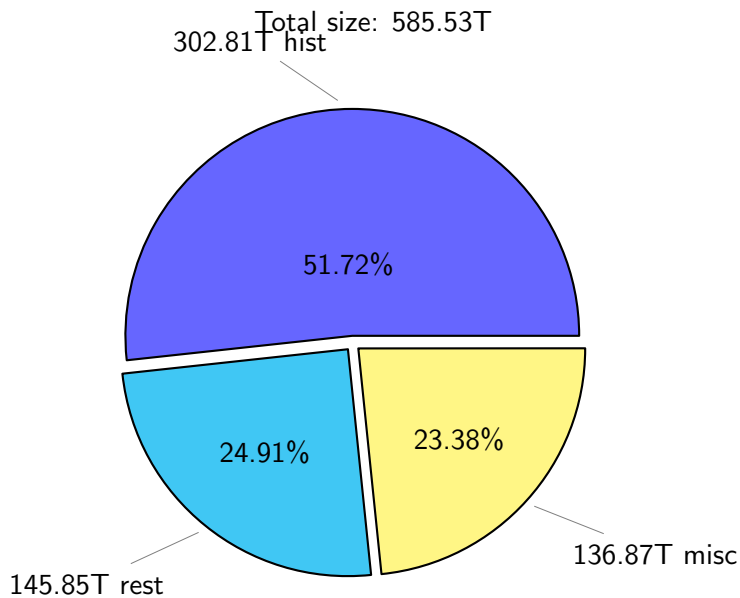

NS9039K disk usage

October 3, 2021

notes:

- ▶ Excluded directories: ".snapshot", ".afm", ".ptrash".
- ▶ Compressed file: file name end with "gz", "bz2", "tar", "zip" and NETCDF4 "nc"
- ▶ Restart files: path contains '/rest/'
- ▶ History files: path contains '/hist/'
- ▶ Items <3 % will be count as 'others'.
- ▶ Additional hard links are excluded.
- ▶ Monthly report: disk_ns9039k_YYYYMMDD.pdf
- ▶ Latest report: latest.pdf
- ▶ Ignored directories due to permission denied: filelist_classfy.err.txt
- ▶ Summary table: sizeTable.txt

NS9039K total disk usage

Total size: 585.53T

NS9039K file types usage

NS9039K history files usage

Total size: 302.81T

NS9039K restart files usage

Total size: 145.85T
25.66T ywang

NS9039K misc files usage

Total size: 136.87T

NS9039K total compressed

Total size: 585.53T

341.21T compressed

244.31T uncompressed

NS9039K uncompressed files usage

Total size: 244.31T

NS9039K NorCPM/cases/*