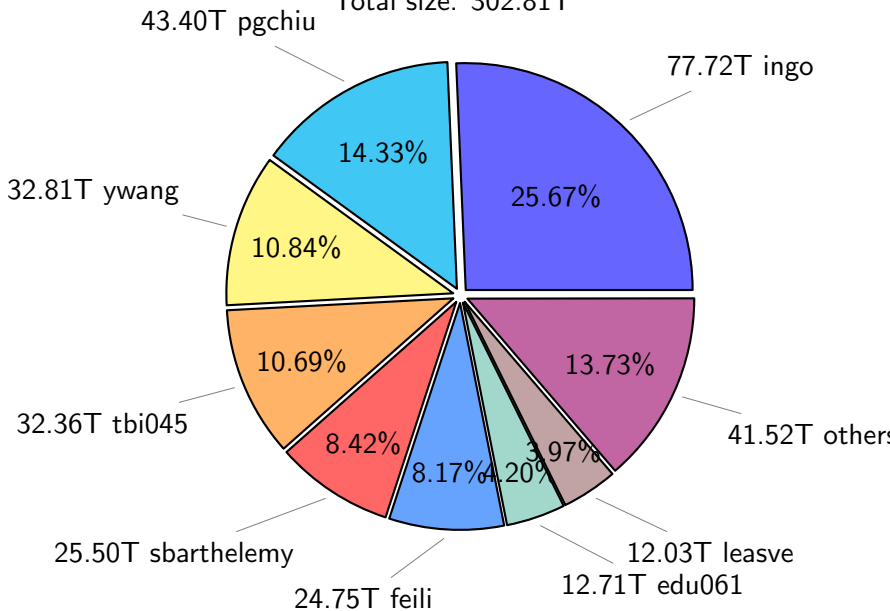

NS9039K total disk usage

Total size: 585.53T

NS9039K file types usage

NS9039K history files usage

Total size: 302.81T

NS9039K restart files usage

Total size: 145.85T
25.66T ywang

NS9039K misc files usage

Total size: 136.87T

NS9039K total compressed

Total size: 585.53T

341.21T compressed

244.31T uncompressed

NS9039K uncompressed files usage

Total size: 244.31T

NS9039K NorCPM/cases/*

No data

NS9039K shared/*

No data