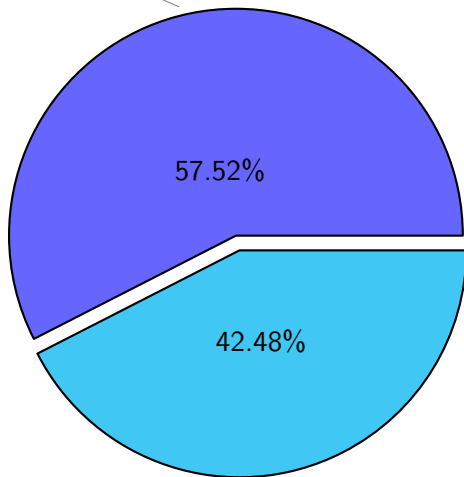

NS9039K total disk usage

Total size: 588.86T

NS9039K file types usage

NS9039K history files usage

Total size: 311.45T

NS9039K restart files usage

Total size: 139.47T
25.66T ywang

NS9039K misc files usage

Total size: 137.93T

NS9039K total compressed

Total size: 588.86T

338.70T compressed

250.15T uncompressed

NS9039K uncompressed files usage

Total size: 250.15T
34.12T sbarthelemy

NS9039K NorCPM/cases/*