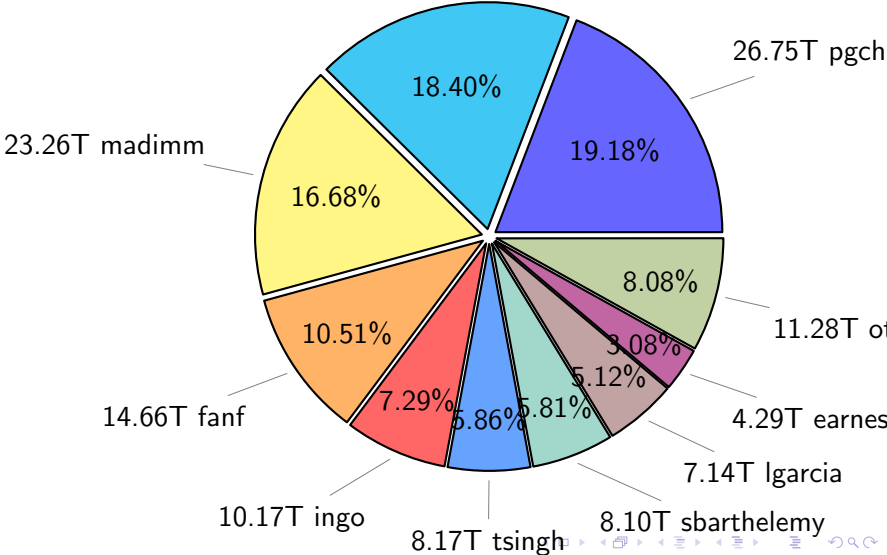

NS9039K total disk usage

Total size: 588.86T

NS9039K file types usage

NS9039K history files usage

Total size: 311.45T

NS9039K restart files usage

Total size: 139.47T
25.66T ywang

NS9039K misc files usage

Total size: 137.93T

NS9039K total compressed

Total size: 588.86T

338.70T compressed

250.15T uncompressed

NS9039K uncompressed files usage

Total size: 250.15T
34.12T sbarthelemy

NS9039K NorCPM/cases/*

No data

NS9039K shared/*

No data