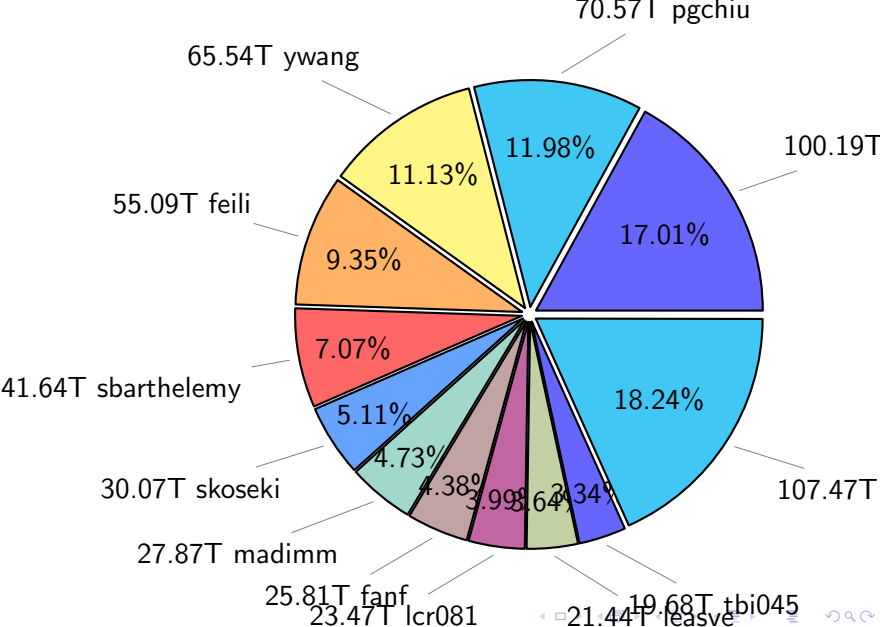

NS9039K disk usage

September 26, 2021

notes:

- ▶ Excluded directories: ".snapshot", ".afm", ".ptrash".
- ▶ Compressed file: file name end with "gz", "bz2", "tar", "zip" and NETCDF4 "nc"
- ▶ Restart files: path contains '/rest/'
- ▶ History files: path contains '/hist/'
- ▶ Items <3 % will be count as 'others'.
- ▶ Additional hard links are excluded.
- ▶ Monthly report: disk_ns9039k_YYYYMMDD.pdf
- ▶ Latest report: latest.pdf
- ▶ Ignored directories due to permission denied: filelist_classfy.err.txt
- ▶ Summary table: sizeTable.txt

NS9039K total disk usage

Total size: 588.86T

NS9039K file types usage

NS9039K history files usage

Total size: 311.45T

NS9039K restart files usage

Total size: 139.47T
25.66T ywang

NS9039K misc files usage

Total size: 137.93T

NS9039K total compressed

Total size: 588.86T

338.70T compressed

250.15T uncompressed

NS9039K uncompressed files usage

Total size: 250.15T
34.12T sbarthelemy

NS9039K NorCPM/cases/*