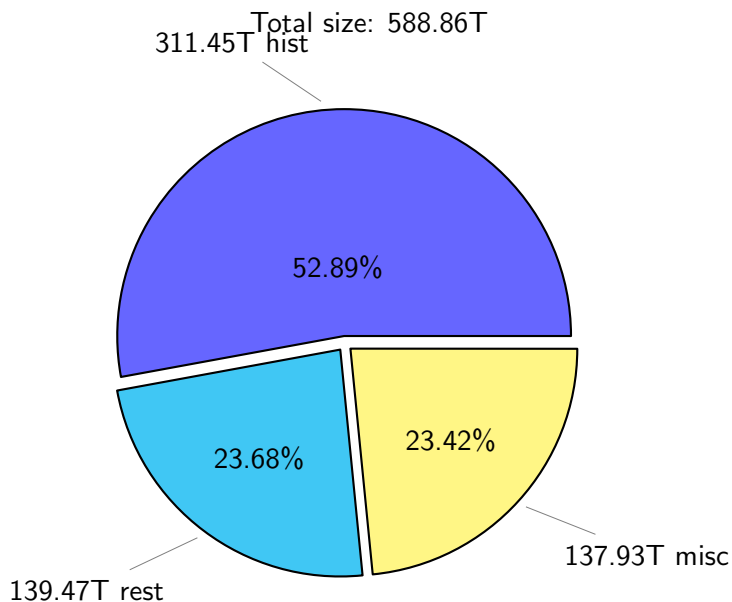

NS9039K disk usage

September 26, 2021

notes:

- ▶ Excluded directories: ".snapshot", ".afm", ".ptrash".
- ▶ Compressed file: file name end with "gz", "bz2", "tar", "zip" and NETCDF4 "nc"
- ▶ Restart files: path contains '/rest/'
- ▶ History files: path contains '/hist/'
- ▶ Items <3 % will be count as 'others'.
- ▶ Additional hard links are excluded.
- ▶ Monthly report: disk_ns9039k_YYYYMMDD.pdf
- ▶ Latest report: latest.pdf
- ▶ Ignored directories due to permission denied: filelist_classfy.err.txt
- ▶ Summary table: sizeTable.txt

NS9039K total disk usage

Total size: 588.86T

NS9039K file types usage

NS9039K history files usage

Total size: 311.45T

NS9039K restart files usage

Total size: 139.47T
25.66T ywang

NS9039K misc files usage

Total size: 137.93T

NS9039K total compressed

Total size: 588.86T

338.70T compressed

250.15T uncompressed

NS9039K uncompressed files usage

Total size: 250.15T
34.12T sbarthelemy

NS9039K NorCPM/cases/*