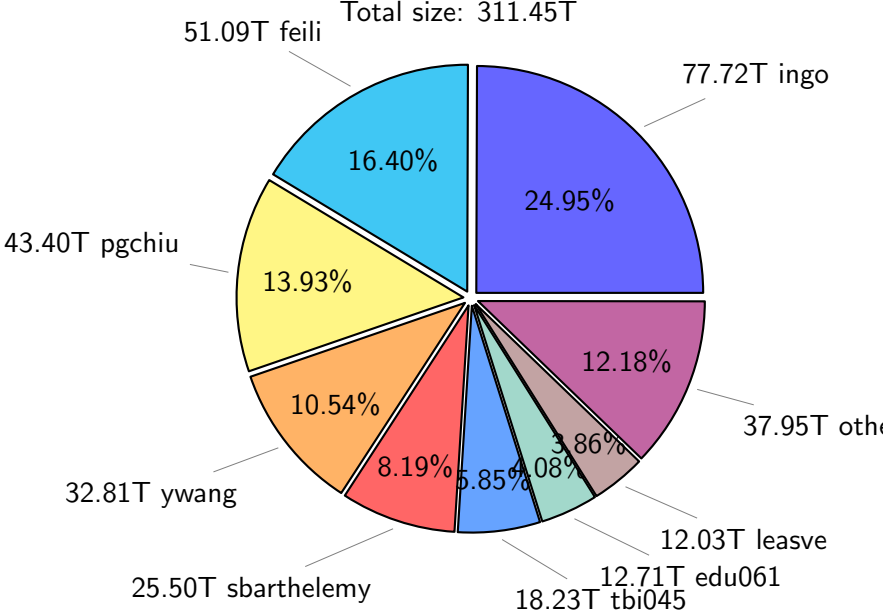

NS9039K total disk usage

Total size: 588.86T

NS9039K file types usage

NS9039K history files usage

Total size: 311.45T

NS9039K restart files usage

Total size: 139.47T
25.66T ywang

NS9039K misc files usage

Total size: 137.93T

NS9039K total compressed

Total size: 588.86T

338.70T compressed

250.15T uncompressed

NS9039K uncompressed files usage

Total size: 250.15T
34.12T sbarthelemy

NS9039K NorCPM/cases/*

No data

NS9039K shared/*

No data