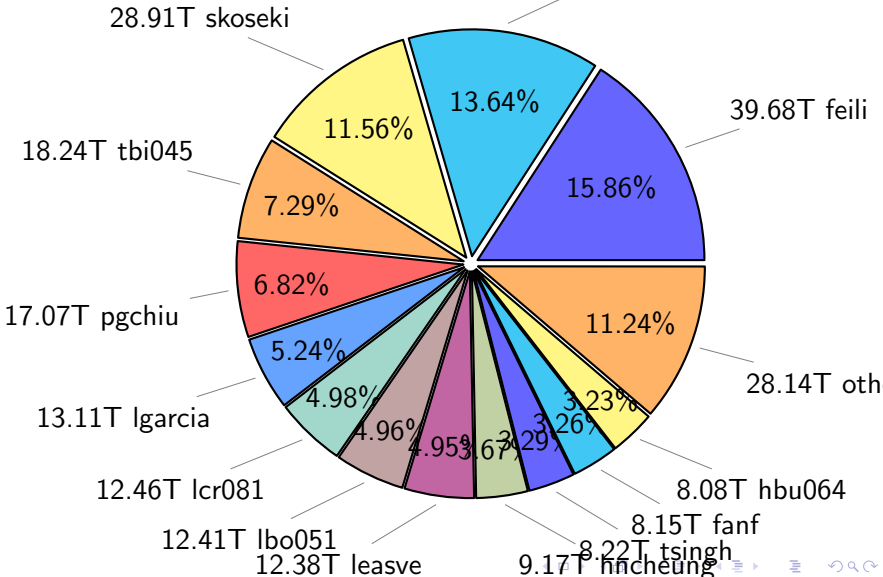

NS9039K total disk usage

Total size: 588.86T

NS9039K file types usage

NS9039K history files usage

Total size: 311.45T

NS9039K restart files usage

Total size: 139.47T
25.66T ywang

NS9039K misc files usage

Total size: 137.93T

NS9039K total compressed

Total size: 588.86T

338.70T compressed

250.15T uncompressed

NS9039K uncompressed files usage

Total size: 250.15T
34.12T sbarthelemy

NS9039K NorCPM/cases/*

No data

NS9039K shared/*

No data