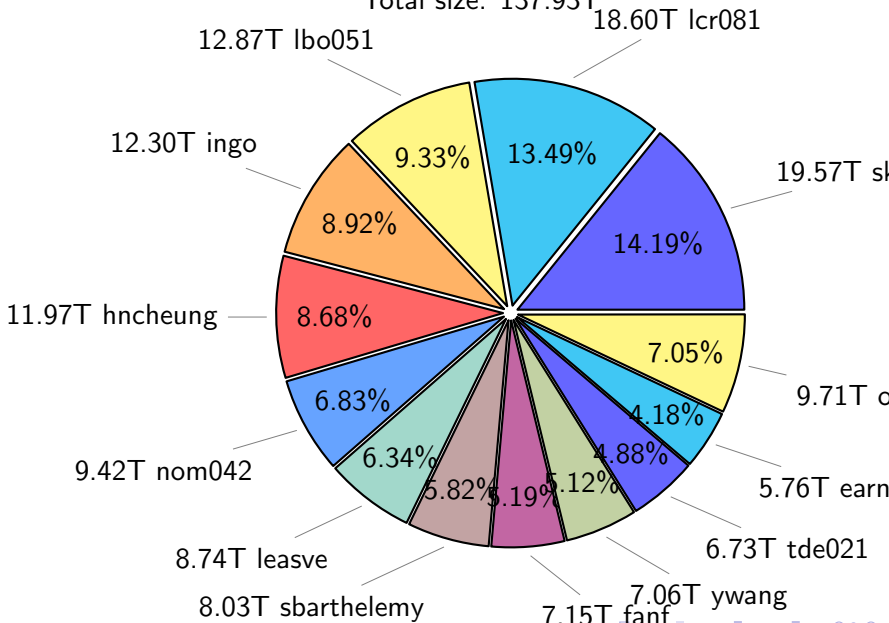

NS9039K total disk usage

Total size: 588.86T

NS9039K file types usage

NS9039K history files usage

Total size: 311.45T

NS9039K restart files usage

Total size: 139.47T
25.66T ywang

NS9039K misc files usage

Total size: 137.93T

NS9039K total compressed

Total size: 588.86T

338.70T compressed

250.15T uncompressed

NS9039K uncompressed files usage

Total size: 250.15T
34.12T sbarthelemy

NS9039K NorCPM/cases/*

No data

NS9039K shared/*

No data