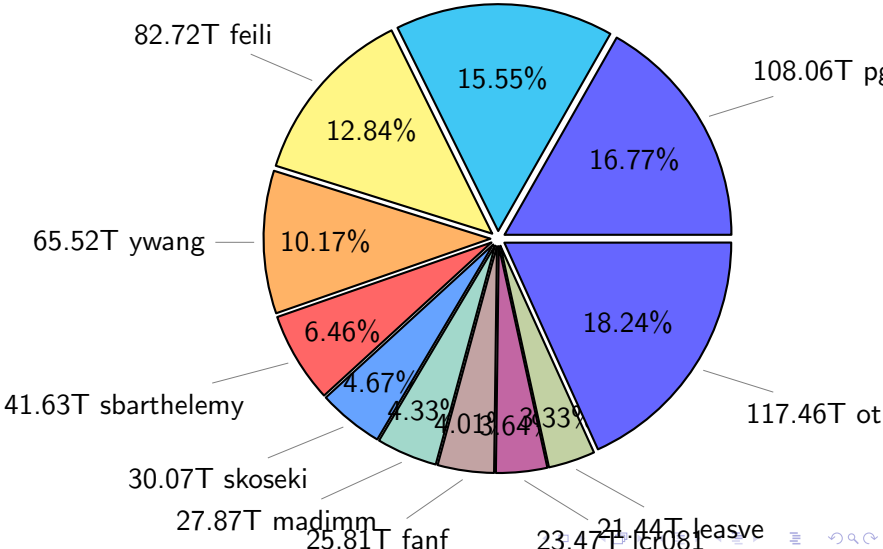

NS9039K disk usage

September 19, 2021

notes:

- ▶ Excluded directories: ".snapshot", ".afm", ".ptrash".
- ▶ Compressed file: file name end with "gz", "bz2", "tar", "zip" and NETCDF4 "nc"
- ▶ Restart files: path contains '/rest/'
- ▶ History files: path contains '/hist/'
- ▶ Items <3 % will be count as 'others'.
- ▶ Additional hard links are excluded.
- ▶ Monthly report: disk_ns9039k_YYYYMMDD.pdf
- ▶ Latest report: latest.pdf
- ▶ Ignored directories due to permission denied: filelist_classfy.err.txt
- ▶ Summary table: sizeTable.txt

NS9039K total disk usage

Total size: 644.24T
100.19T ingo

NS9039K file types usage

NS9039K history files usage

Total size: 322.02T

NS9039K restart files usage

Total size: 175.38T

66.74T pgchiu

NS9039K misc files usage

Total size: 146.84T

NS9039K total compressed

Total size: 644.24T
372.01T compressed

272.24T uncompressed

NS9039K uncompressed files usage

Total size: 272.24T

NS9039K NorCPM/cases/*