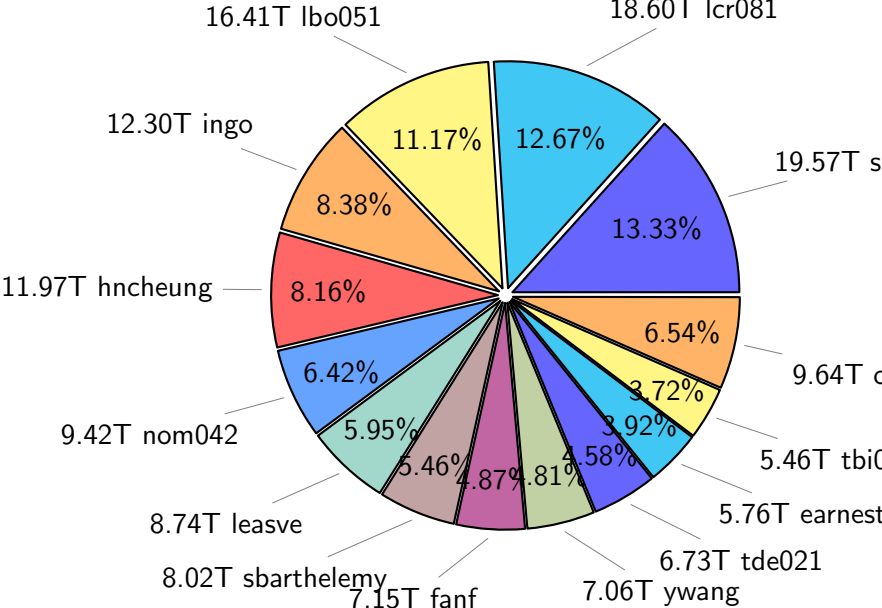

NS9039K total disk usage

Total size: 644.24T
100.19T ingo

NS9039K file types usage

NS9039K history files usage

Total size: 322.02T

NS9039K restart files usage

Total size: 175.38T

66.74T pgchiu

NS9039K misc files usage

Total size: 146.84T

NS9039K total compressed

Total size: 644.24T
372.01T compressed

272.24T uncompressed

NS9039K uncompressed files usage

Total size: 272.24T

NS9039K NorCPM/cases/*

No data

NS9039K shared/*

No data