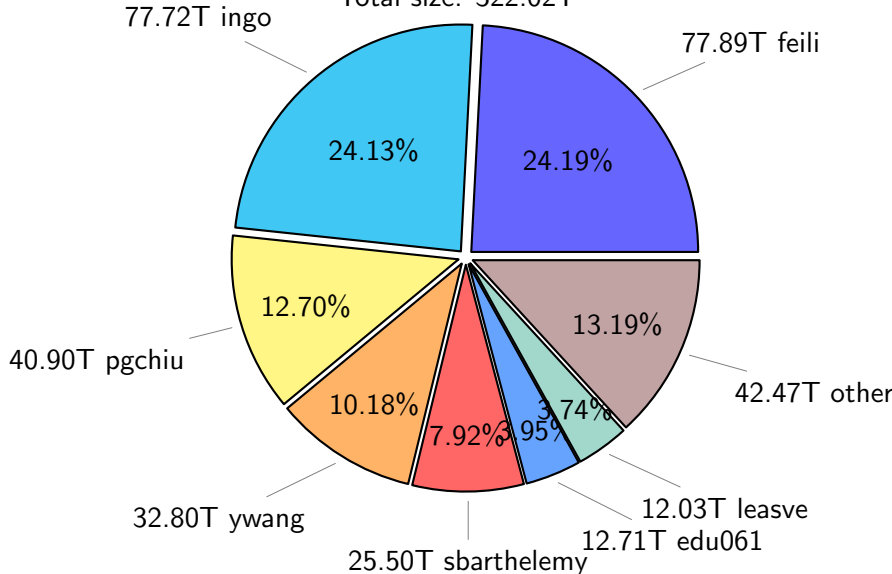

NS9039K total disk usage

Total size: 644.24T
100.19T ingo

NS9039K file types usage

NS9039K history files usage

Total size: 322.02T

NS9039K restart files usage

Total size: 175.38T

66.74T pgchiu

NS9039K misc files usage

Total size: 146.84T

NS9039K total compressed

Total size: 644.24T
372.01T compressed

272.24T uncompressed

NS9039K uncompressed files usage

Total size: 272.24T

NS9039K NorCPM/cases/*

No data

NS9039K shared/*

No data