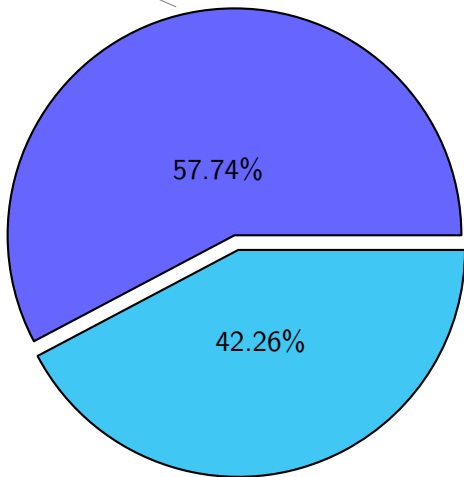

NS9039K total disk usage

Total size: 644.24T
100.19T ingo

NS9039K file types usage

NS9039K history files usage

Total size: 322.02T

NS9039K restart files usage

Total size: 175.38T

66.74T pgchiu

NS9039K misc files usage

Total size: 146.84T

NS9039K total compressed

Total size: 644.24T
372.01T compressed

272.24T uncompressed

NS9039K uncompressed files usage

Total size: 272.24T

NS9039K NorCPM/cases/*