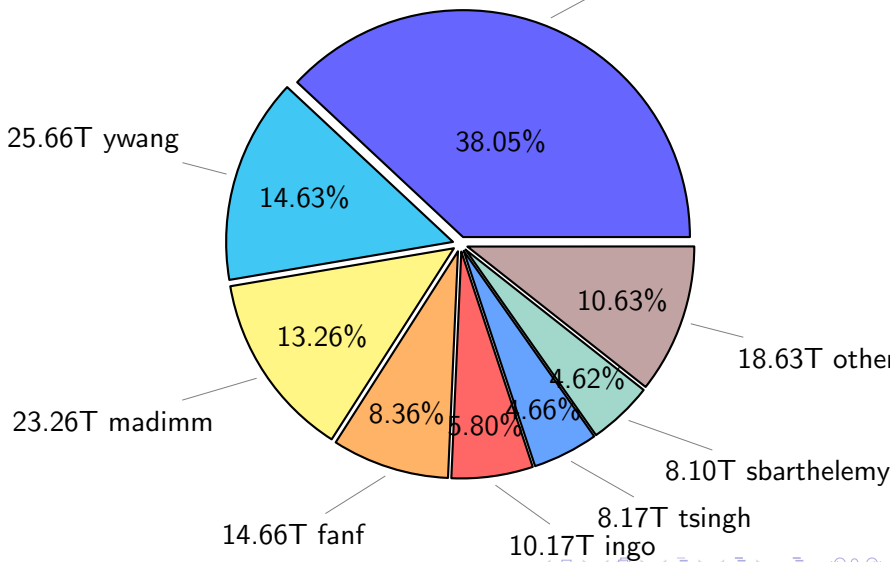

NS9039K total disk usage

Total size: 644.24T
100.19T ingo

NS9039K file types usage

NS9039K history files usage

Total size: 322.02T

NS9039K restart files usage

Total size: 175.38T

66.74T pgchiu

NS9039K misc files usage

Total size: 146.84T

NS9039K total compressed

Total size: 644.24T
372.01T compressed

272.24T uncompressed

NS9039K uncompressed files usage

Total size: 272.24T

NS9039K NorCPM/cases/*