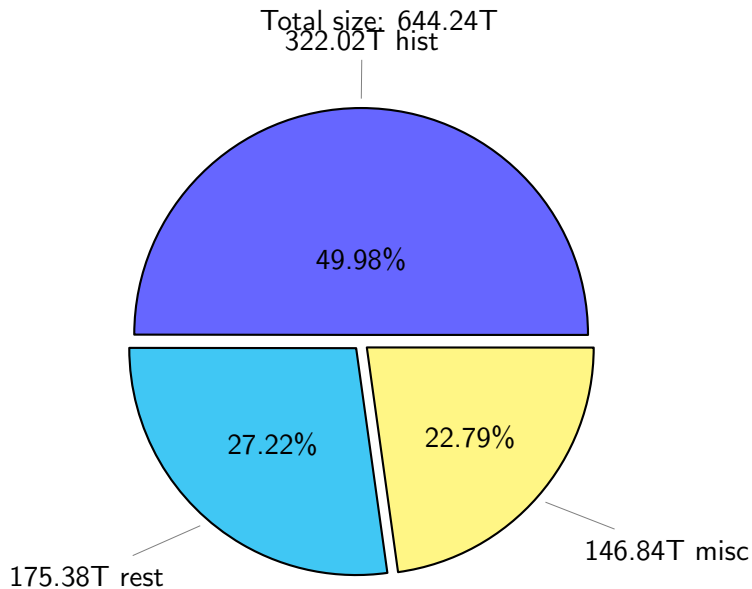

NS9039K disk usage

September 19, 2021

notes:

- ▶ Excluded directories: ".snapshot", ".afm", ".ptrash".
- ▶ Compressed file: file name end with "gz", "bz2", "tar", "zip" and NETCDF4 "nc"
- ▶ Restart files: path contains '/rest/'
- ▶ History files: path contains '/hist/'
- ▶ Items <3 % will be count as 'others'.
- ▶ Additional hard links are excluded.
- ▶ Monthly report: disk_ns9039k_YYYYMMDD.pdf
- ▶ Latest report: latest.pdf
- ▶ Ignored directories due to permission denied: filelist_classfy.err.txt
- ▶ Summary table: sizeTable.txt

NS9039K total disk usage

Total size: 644.24T
100.19T ingo

NS9039K file types usage

NS9039K history files usage

Total size: 322.02T

NS9039K restart files usage

Total size: 175.38T

66.74T pgchiu

NS9039K misc files usage

Total size: 146.84T

NS9039K total compressed

Total size: 644.24T
372.01T compressed

272.24T uncompressed

NS9039K uncompressed files usage

Total size: 272.24T

NS9039K NorCPM/cases/*