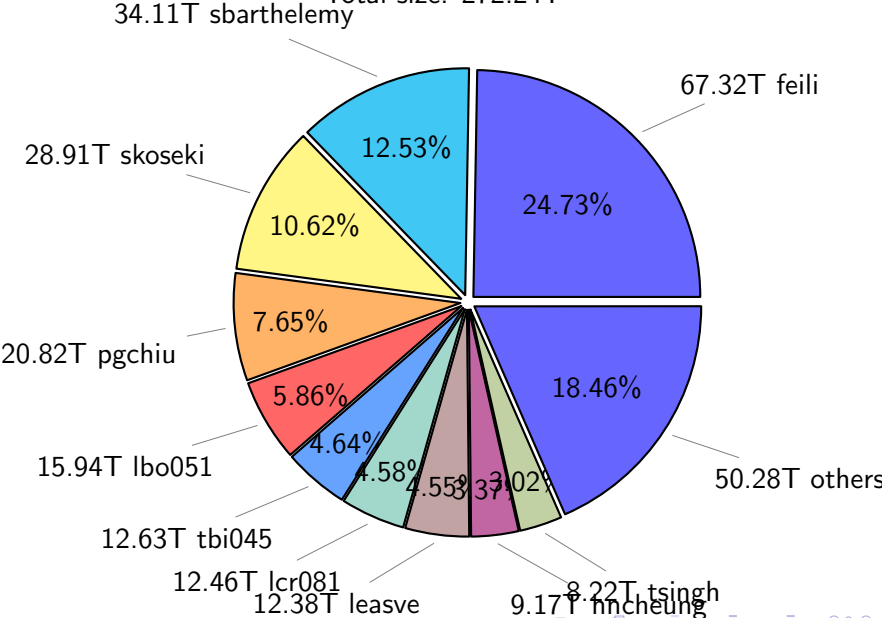

NS9039K total disk usage

Total size: 644.24T
100.19T ingo

NS9039K file types usage

NS9039K history files usage

Total size: 322.02T

NS9039K restart files usage

Total size: 175.38T

66.74T pgchiu

NS9039K misc files usage

Total size: 146.84T

NS9039K total compressed

Total size: 644.24T
372.01T compressed

272.24T uncompressed

NS9039K uncompressed files usage

Total size: 272.24T

NS9039K NorCPM/cases/*

No data

NS9039K shared/*

No data