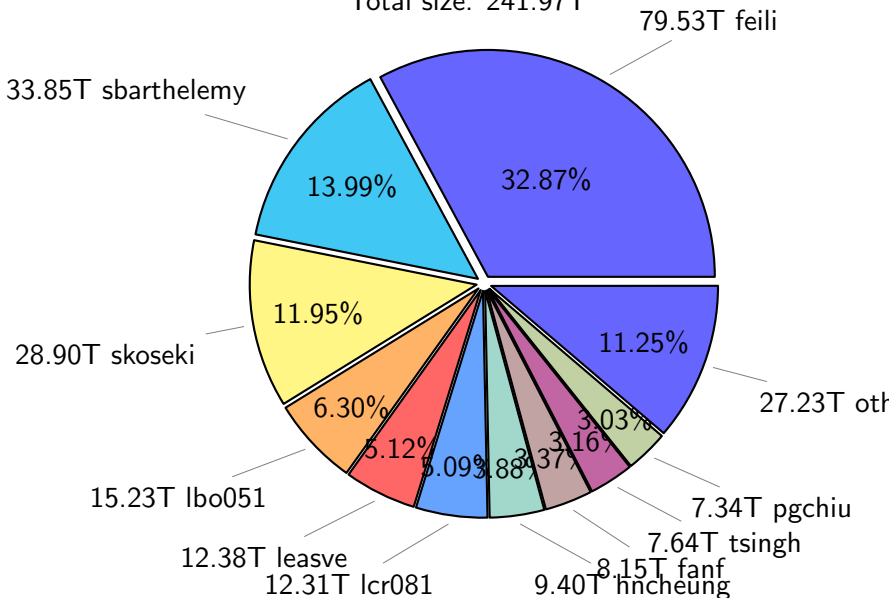

# NS9039K history files usage

Total size: 307.38T

# NS9039K misc files usage

Total size: 139.38T

# NS9039K total compressed

Total size: 607.39T  
365.42T compressed

241.97T uncompressed

# NS9039K uncompressed files usage

Total size: 241.97T

NS9039K NorCPM/cases/\*

No data

NS9039K shared/\*

No data