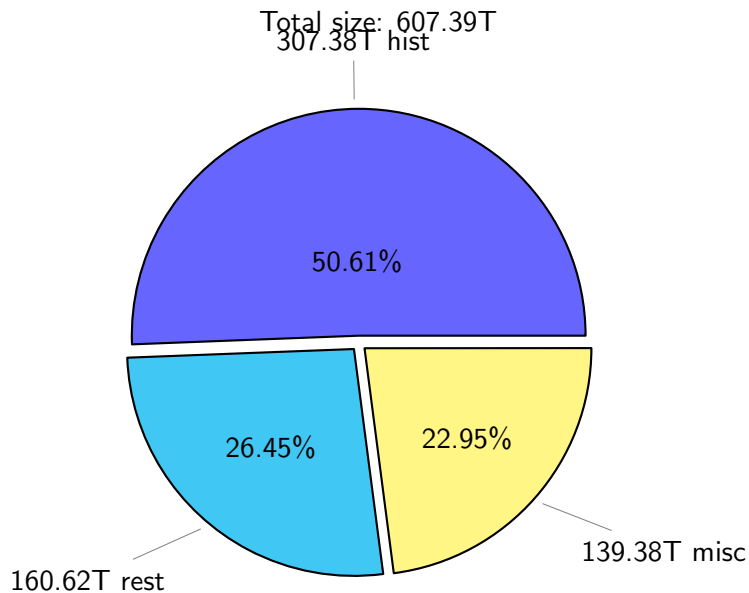

# NS9039K total disk usage

Total size: 607.39T  
94.94T feili

# NS9039K history files usage

Total size: 307.38T

# NS9039K misc files usage

Total size: 139.38T

# NS9039K uncompressed files usage

Total size: 241.97T

NS9039K NorCPM/cases/\*

No data

NS9039K shared/\*

No data