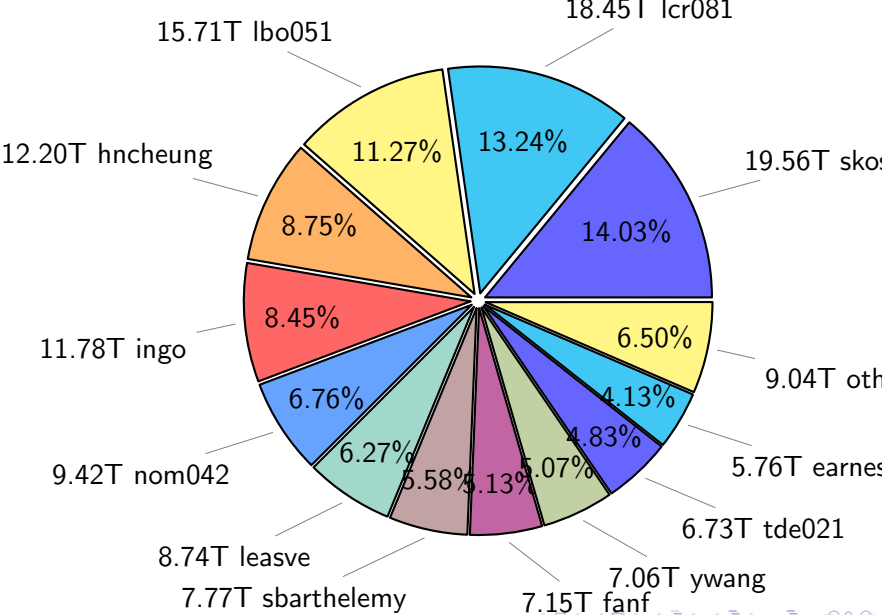

# NS9039K history files usage

Total size: 307.38T

# NS9039K restart files usage

Total size: 160.62T

57.46T pgchiu

# NS9039K misc files usage

Total size: 139.38T