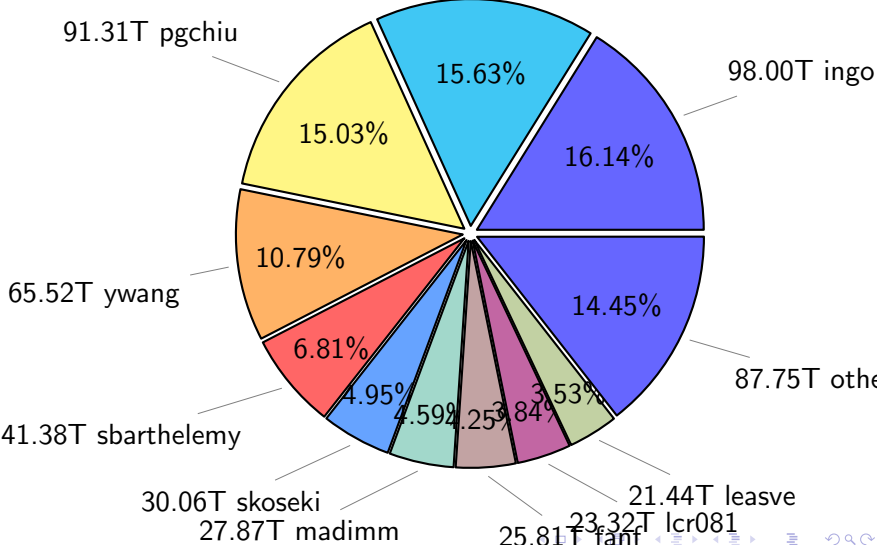

# NS9039K disk usage

August 15, 2021

notes:

- ▶ Excluded directories: ".snapshot", ".afm", ".ptrash".
- ▶ Compressed file: file name end with "gz", "bz2", "tar", "zip" and NETCDF4 "nc"
- ▶ Restart files: path contains '/rest/'
- ▶ History files: path contains '/hist/'
- ▶ Items <3 % will be count as 'others'.
- ▶ Additional hard links are excluded.
- ▶ Monthly report: disk\_ns9039k\_YYYYMMDD.pdf
- ▶ Latest report: latest.pdf
- ▶ Ignored directories due to permission denied: filelist\_classfy.err.txt
- ▶ Summary table: sizeTable.txt

# NS9039K total disk usage

Total size: 607.39T  
94.94T feili

# NS9039K history files usage

Total size: 307.38T

# NS9039K uncompressed files usage

Total size: 241.97T

NS9039K NorCPM/cases/\*

No data

NS9039K shared/\*

No data