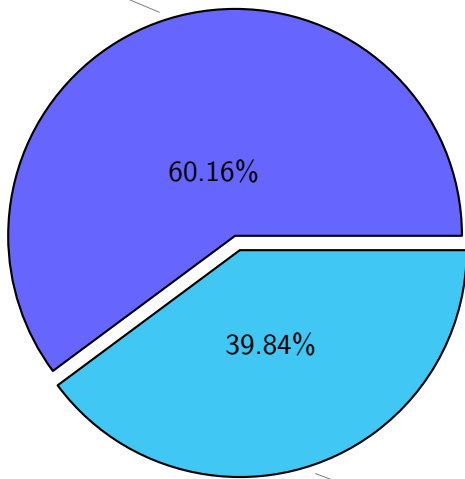

NS9039K total compressed

Total size: 607.39T
365.42T compressed

241.97T uncompressed