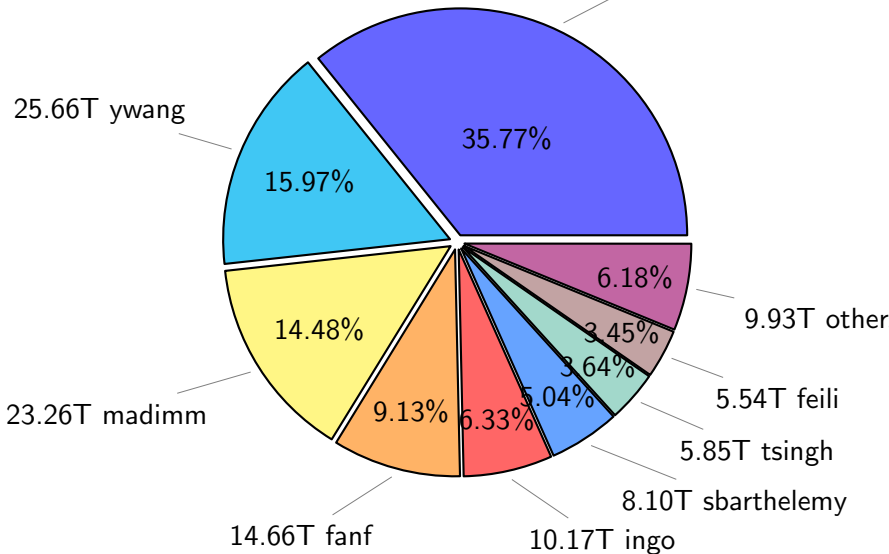

# NS9039K history files usage

Total size: 307.38T

# NS9039K restart files usage

Total size: 160.62T

57.46T pgchiu