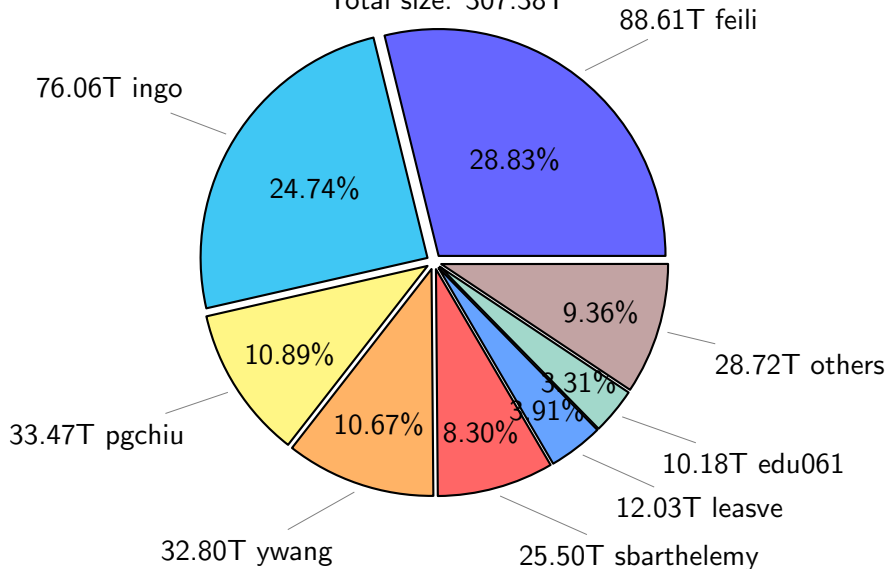

# NS9039K total disk usage

Total size: 607.39T  
94.94T feili

# NS9039K history files usage

Total size: 307.38T

# NS9039K misc files usage

Total size: 139.38T

# NS9039K uncompressed files usage

Total size: 241.97T

NS9039K NorCPM/cases/\*

No data

NS9039K shared/\*

No data