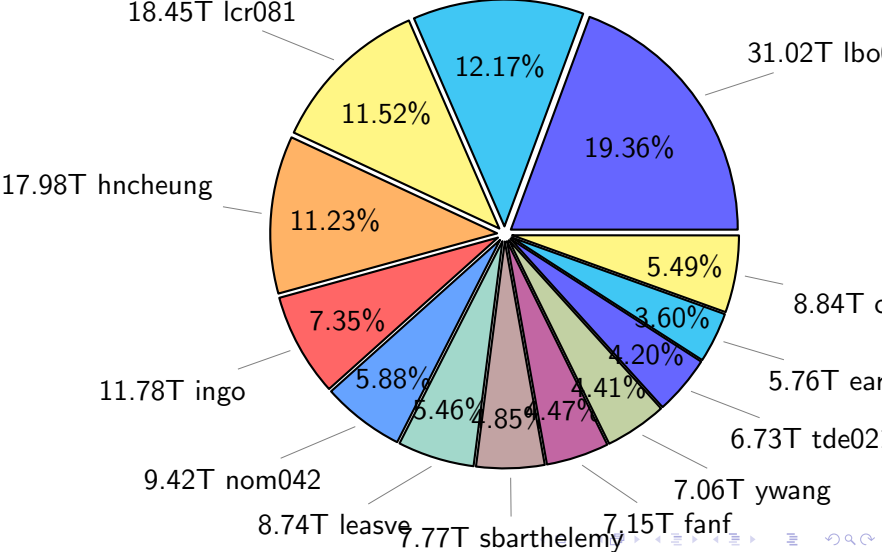

NS9039K total disk usage

Total size: 628.54T
94.84T feili

NS9039K file types usage

NS9039K history files usage

Total size: 306.21T

NS9039K restart files usage

Total size: 162.13T

NS9039K misc files usage

Total size: 160.20T
19.49T skoseki

NS9039K total compressed

Total size: 628.54T

366.06T compressed

262.48T uncompressed

NS9039K uncompressed files usage

Total size: 262.48T

NS9039K NorCPM/cases/*