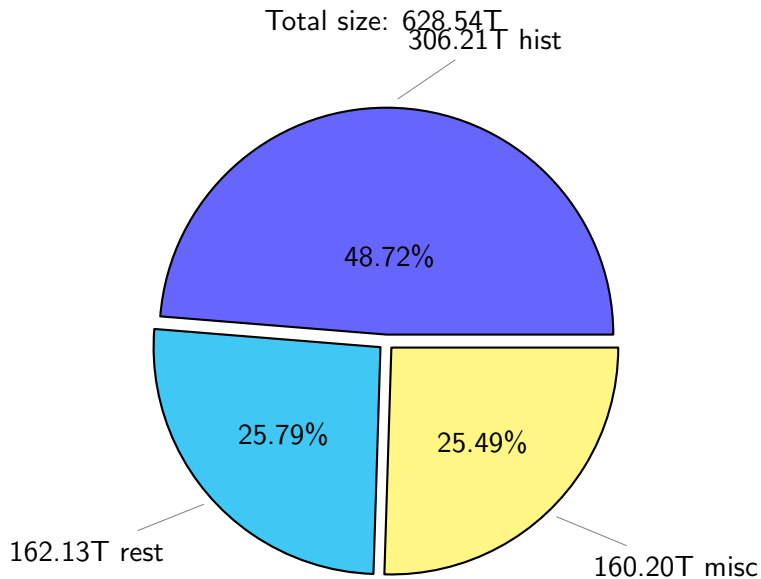

NS9039K disk usage

August 1, 2021

notes:

- ▶ Excluded directories: ".snapshot", ".afm", ".ptrash".
- ▶ Compressed file: file name end with "gz", "bz2", "tar", "zip" and NETCDF4 "nc"
- ▶ Restart files: path contains '/rest/'
- ▶ History files: path contains '/hist/'
- ▶ Items <3 % will be count as 'others'.
- ▶ Additional hard links are excluded.
- ▶ Monthly report: disk_ns9039k_YYYYMMDD.pdf
- ▶ Latest report: latest.pdf
- ▶ Ignored directories due to permission denied: filelist_classfy.err.txt
- ▶ Summary table: sizeTable.txt

NS9039K total disk usage

Total size: 628.54T
94.84T feili

NS9039K file types usage

NS9039K history files usage

Total size: 306.21T

NS9039K restart files usage

Total size: 162.13T

NS9039K misc files usage

Total size: 160.20T
19.49T skoseki

NS9039K total compressed

Total size: 628.54T

366.06T compressed

262.48T uncompressed

NS9039K uncompressed files usage

Total size: 262.48T

NS9039K NorCPM/cases/*