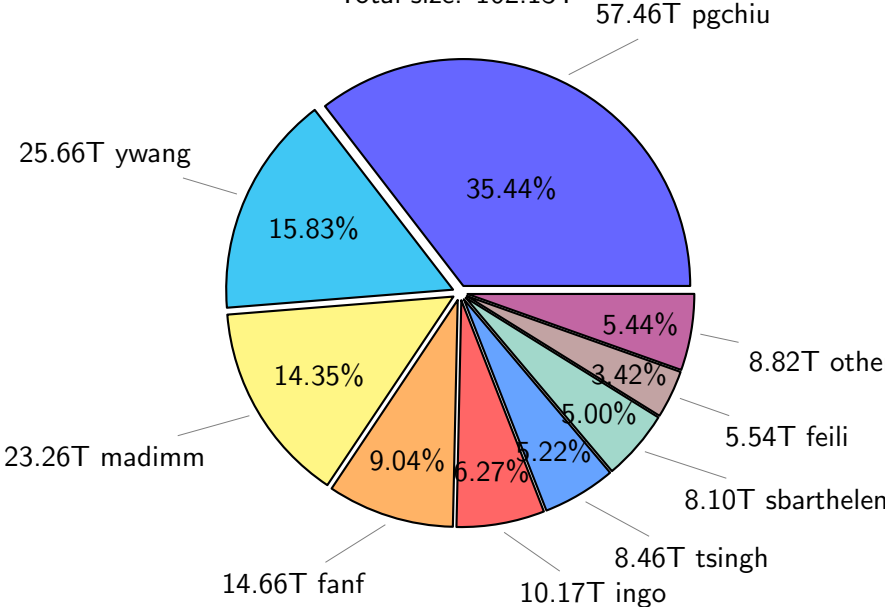

NS9039K total disk usage

Total size: 628.54T
94.84T feili

NS9039K file types usage

NS9039K history files usage

Total size: 306.21T

NS9039K restart files usage

Total size: 162.13T

NS9039K misc files usage

Total size: 160.20T
19.49T skoseki

NS9039K total compressed

Total size: 628.54T

366.06T compressed

262.48T uncompressed

NS9039K uncompressed files usage

Total size: 262.48T

NS9039K NorCPM/cases/*