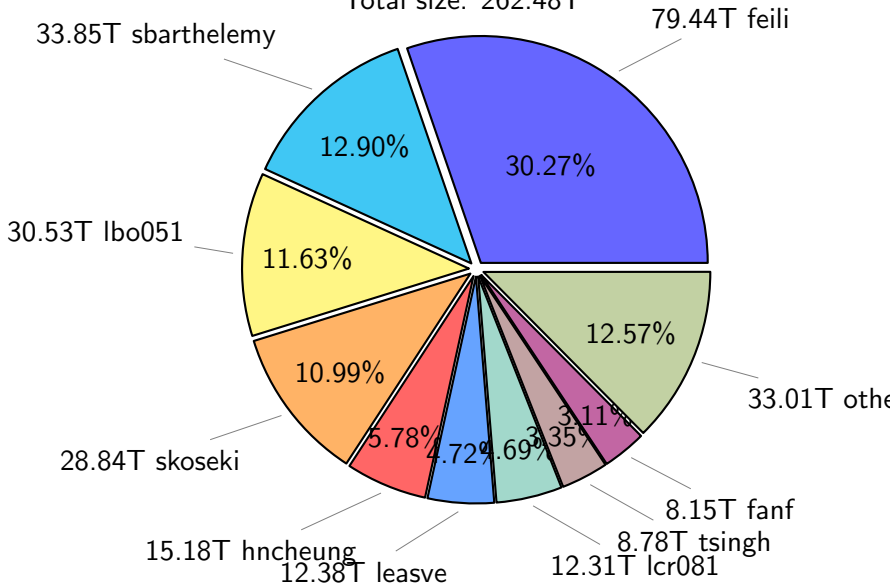

NS9039K total disk usage

Total size: 628.54T
94.84T feili

NS9039K file types usage

NS9039K history files usage

Total size: 306.21T

NS9039K restart files usage

Total size: 162.13T

NS9039K misc files usage

Total size: 160.20T
19.49T skoseki

NS9039K total compressed

Total size: 628.54T

366.06T compressed

262.48T uncompressed

NS9039K uncompressed files usage

Total size: 262.48T

NS9039K NorCPM/cases/*

No data

NS9039K shared/*

No data