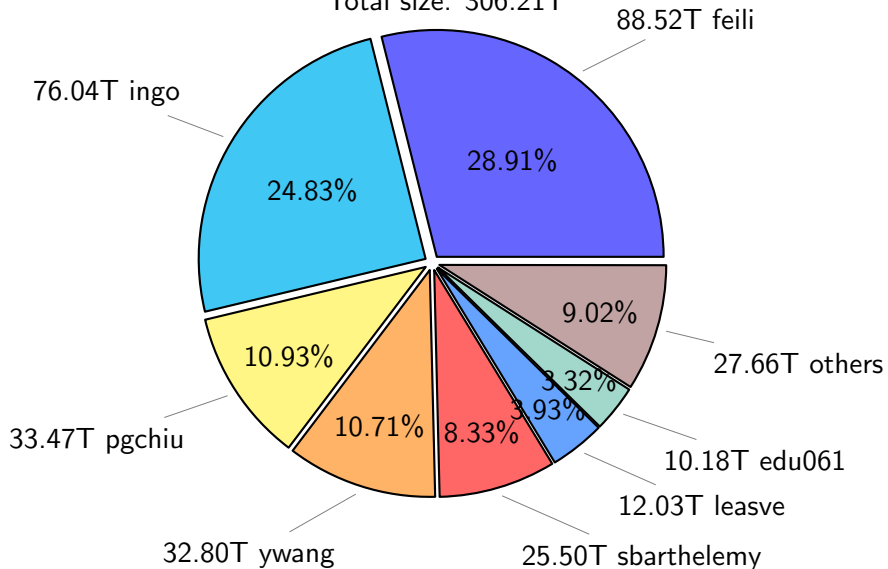

NS9039K total disk usage

Total size: 628.54T
94.84T feili

NS9039K file types usage

NS9039K history files usage

Total size: 306.21T

NS9039K restart files usage

Total size: 162.13T

NS9039K misc files usage

Total size: 160.20T
19.49T skoseki

NS9039K total compressed

Total size: 628.54T

366.06T compressed

262.48T uncompressed

NS9039K uncompressed files usage

Total size: 262.48T

NS9039K NorCPM/cases/*

No data

NS9039K shared/*

No data