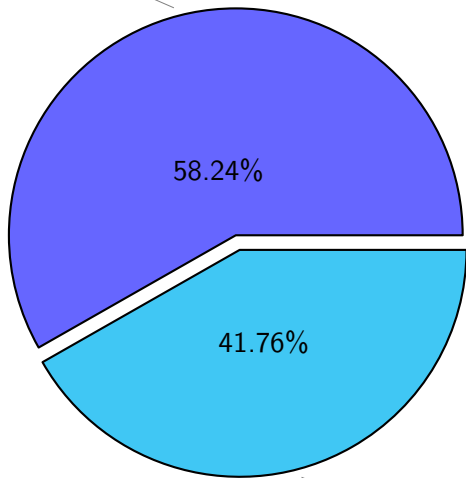

NS9039K total disk usage

Total size: 628.54T
94.84T feili

NS9039K file types usage

NS9039K history files usage

Total size: 306.21T

NS9039K restart files usage

Total size: 162.13T

NS9039K misc files usage

Total size: 160.20T
19.49T skoseki

NS9039K total compressed

Total size: 628.54T

366.06T compressed

262.48T uncompressed

NS9039K uncompressed files usage

Total size: 262.48T

NS9039K NorCPM/cases/*