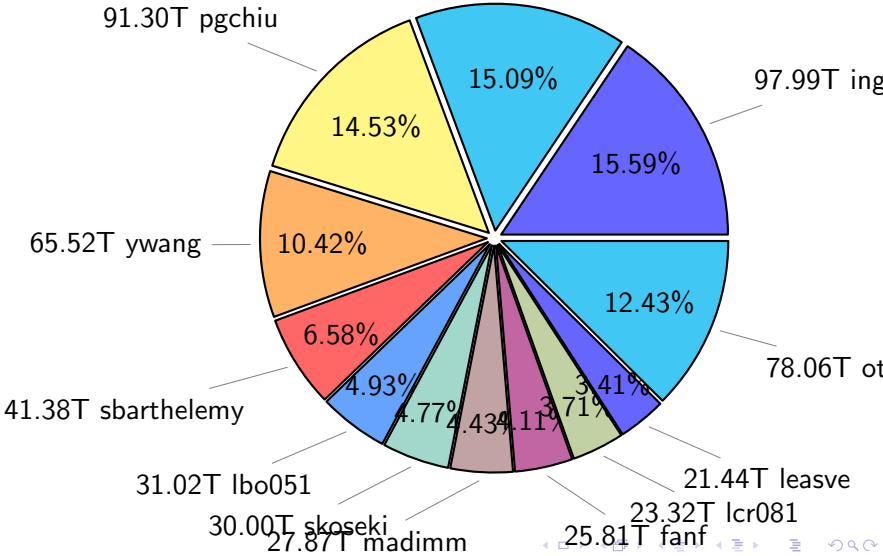

NS9039K disk usage

August 1, 2021

notes:

- ▶ Excluded directories: ".snapshot", ".afm", ".ptrash".
- ▶ Compressed file: file name end with "gz", "bz2", "tar", "zip" and NETCDF4 "nc"
- ▶ Restart files: path contains '/rest/'
- ▶ History files: path contains '/hist/'
- ▶ Items <3 % will be count as 'others'.
- ▶ Additional hard links are excluded.
- ▶ Monthly report: disk_ns9039k_YYYYMMDD.pdf
- ▶ Latest report: latest.pdf
- ▶ Ignored directories due to permission denied: filelist_classfy.err.txt
- ▶ Summary table: sizeTable.txt

NS9039K total disk usage

Total size: 628.54T
94.84T feili

NS9039K file types usage

NS9039K history files usage

Total size: 306.21T

NS9039K restart files usage

Total size: 162.13T

NS9039K misc files usage

Total size: 160.20T
19.49T skoseki

NS9039K total compressed

Total size: 628.54T

366.06T compressed

262.48T uncompressed

NS9039K uncompressed files usage

Total size: 262.48T

NS9039K NorCPM/cases/*