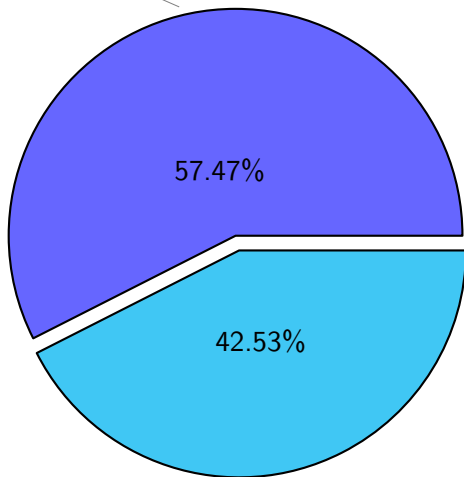

NS9039K total disk usage

Total size: 624.43T
94.84T feili

NS9039K file types usage

NS9039K history files usage

Total size: 305.83T

NS9039K restart files usage

Total size: 160.17T

NS9039K misc files usage

Total size: 158.43T

NS9039K total compressed

Total size: 624.43T

358.88T compressed

265.55T uncompressed

NS9039K uncompressed files usage

Total size: 265.55T

NS9039K NorCPM/cases/*