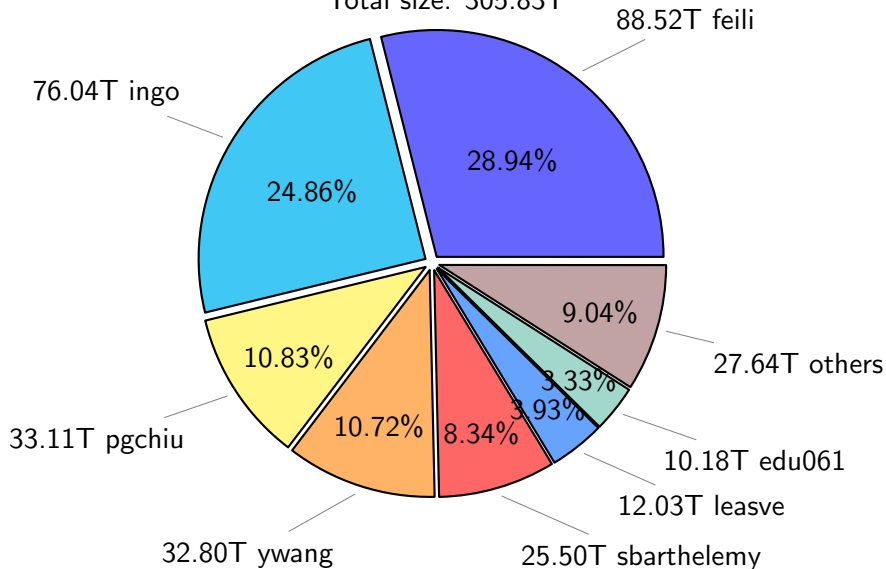

NS9039K total disk usage

Total size: 624.43T
94.84T feili

NS9039K file types usage

NS9039K history files usage

Total size: 305.83T

NS9039K restart files usage

Total size: 160.17T

NS9039K misc files usage

Total size: 158.43T

NS9039K total compressed

Total size: 624.43T

358.88T compressed

265.55T uncompressed

NS9039K uncompressed files usage

Total size: 265.55T

NS9039K NorCPM/cases/*

No data

NS9039K shared/*

No data