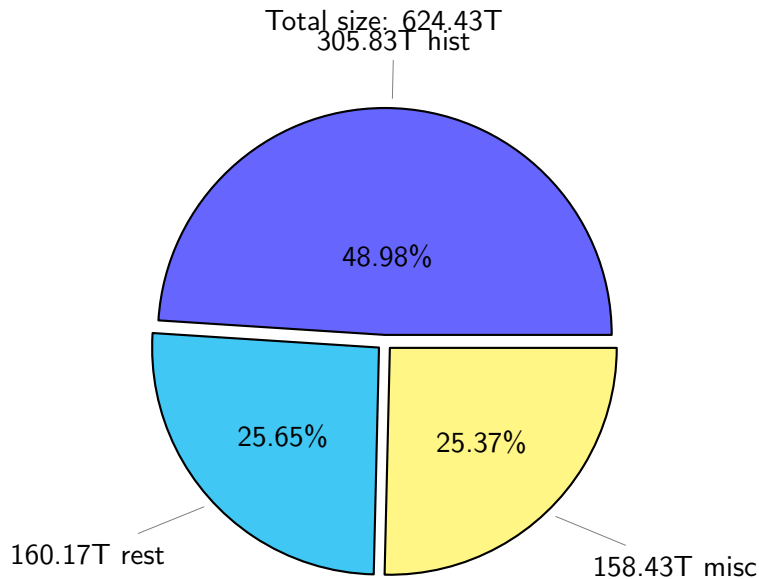

NS9039K disk usage

July 25, 2021

notes:

- ▶ Excluded directories: ".snapshot", ".afm", ".ptrash".
- ▶ Compressed file: file name end with "gz", "bz2", "tar", "zip" and NETCDF4 "nc"
- ▶ Restart files: path contains '/rest/'
- ▶ History files: path contains '/hist/'
- ▶ Items <3 % will be count as 'others'.
- ▶ Additional hard links are excluded.
- ▶ Monthly report: disk_ns9039k_YYYYMMDD.pdf
- ▶ Latest report: latest.pdf
- ▶ Ignored directories due to permission denied: filelist_classfy.err.txt
- ▶ Summary table: sizeTable.txt

NS9039K total disk usage

Total size: 624.43T
94.84T feili

NS9039K file types usage

NS9039K history files usage

Total size: 305.83T

NS9039K restart files usage

Total size: 160.17T

NS9039K misc files usage

Total size: 158.43T

NS9039K total compressed

Total size: 624.43T

358.88T compressed

265.55T uncompressed

NS9039K uncompressed files usage

Total size: 265.55T

NS9039K NorCPM/cases/*