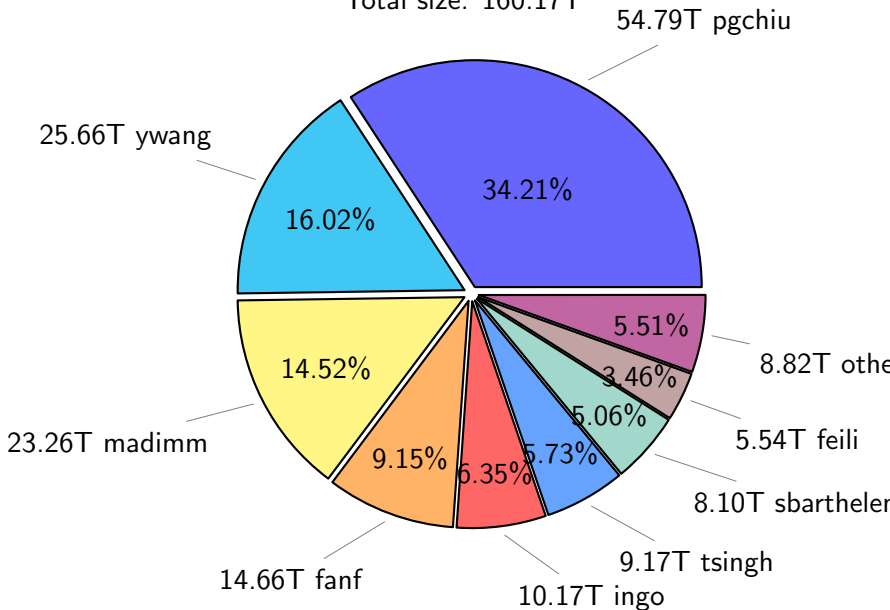

NS9039K total disk usage

Total size: 624.43T
94.84T feili

NS9039K file types usage

NS9039K history files usage

Total size: 305.83T

NS9039K restart files usage

Total size: 160.17T

NS9039K misc files usage

Total size: 158.43T

NS9039K total compressed

Total size: 624.43T

358.88T compressed

265.55T uncompressed

NS9039K uncompressed files usage

Total size: 265.55T

NS9039K NorCPM/cases/*