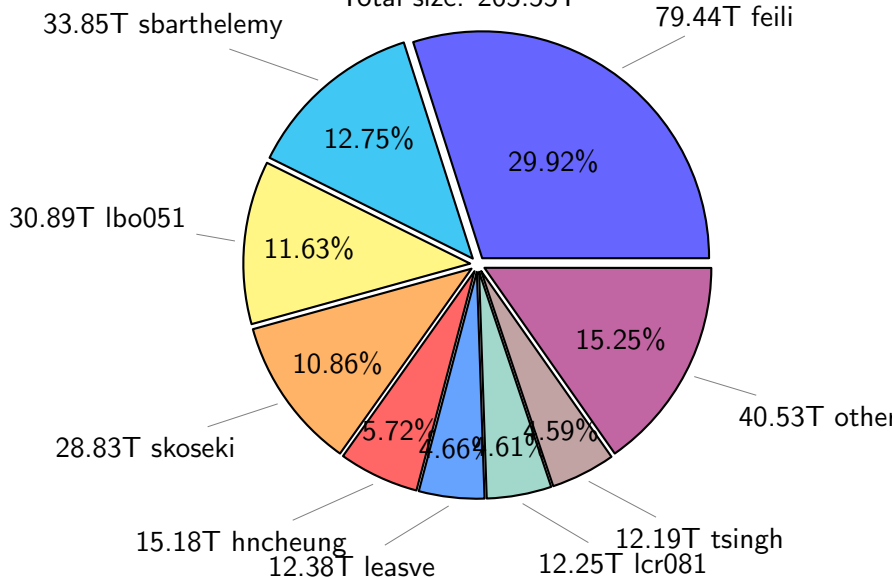

NS9039K total disk usage

Total size: 624.43T
94.84T feili

NS9039K file types usage

NS9039K history files usage

Total size: 305.83T

NS9039K restart files usage

Total size: 160.17T

NS9039K misc files usage

Total size: 158.43T

NS9039K total compressed

Total size: 624.43T

358.88T compressed

265.55T uncompressed

NS9039K uncompressed files usage

Total size: 265.55T

NS9039K NorCPM/cases/*

No data

NS9039K shared/*

No data