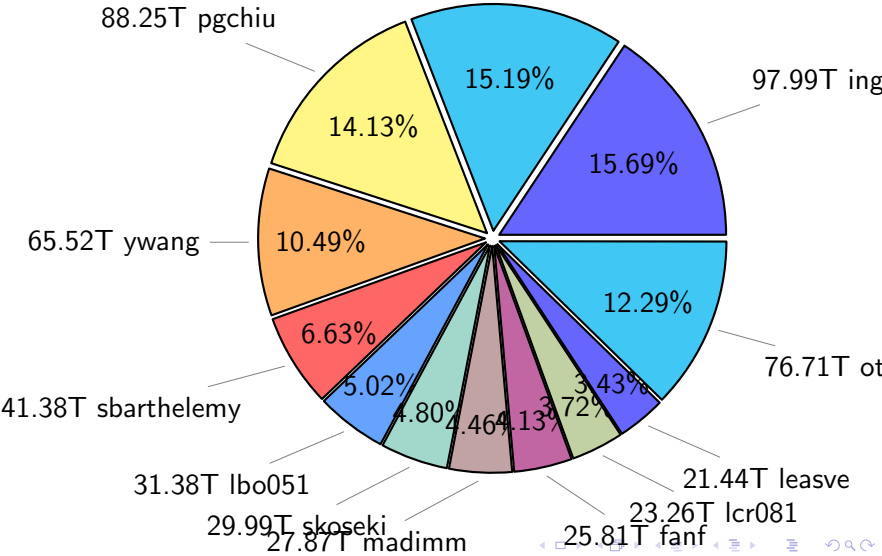

NS9039K disk usage

July 25, 2021

notes:

- ▶ Excluded directories: ".snapshot", ".afm", ".ptrash".
- ▶ Compressed file: file name end with "gz", "bz2", "tar", "zip" and NETCDF4 "nc"
- ▶ Restart files: path contains '/rest/'
- ▶ History files: path contains '/hist/'
- ▶ Items <3 % will be count as 'others'.
- ▶ Additional hard links are excluded.
- ▶ Monthly report: disk_ns9039k_YYYYMMDD.pdf
- ▶ Latest report: latest.pdf
- ▶ Ignored directories due to permission denied: filelist_classfy.err.txt
- ▶ Summary table: sizeTable.txt

NS9039K total disk usage

Total size: 624.43T
94.84T feili

NS9039K file types usage

NS9039K history files usage

Total size: 305.83T

NS9039K restart files usage

Total size: 160.17T

NS9039K misc files usage

Total size: 158.43T

NS9039K total compressed

Total size: 624.43T

358.88T compressed

265.55T uncompressed

NS9039K uncompressed files usage

Total size: 265.55T

NS9039K NorCPM/cases/*