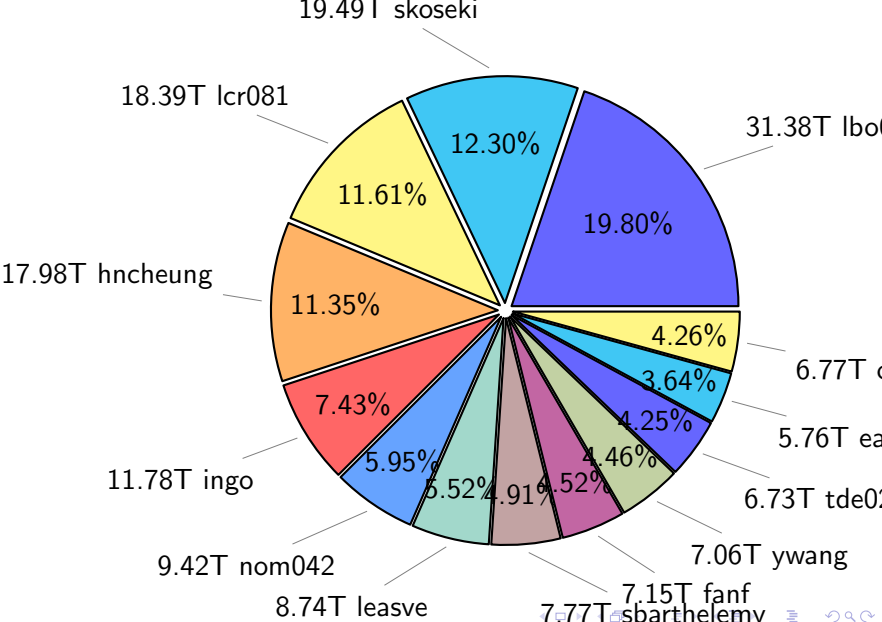

NS9039K total disk usage

Total size: 624.43T
94.84T feili

NS9039K file types usage

NS9039K history files usage

Total size: 305.83T

NS9039K restart files usage

Total size: 160.17T

NS9039K misc files usage

Total size: 158.43T

NS9039K total compressed

Total size: 624.43T

358.88T compressed

265.55T uncompressed

NS9039K uncompressed files usage

Total size: 265.55T

NS9039K NorCPM/cases/*

No data

NS9039K shared/*

No data