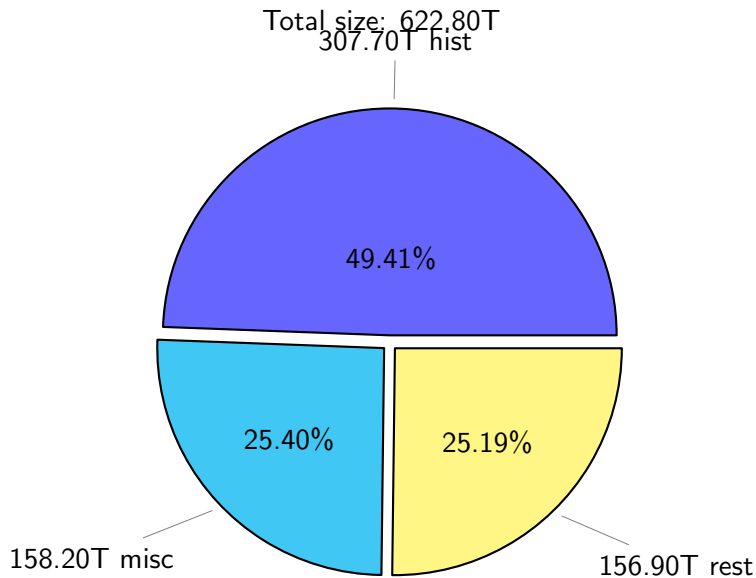

NS9039K disk usage

July 18, 2021

notes:

- ▶ Excluded directories: ".snapshot", ".afm", ".ptrash".
- ▶ Compressed file: file name end with "gz", "bz2", "tar", "zip" and NETCDF4 "nc"
- ▶ Restart files: path contains '/rest/'
- ▶ History files: path contains '/hist/'
- ▶ Items <3 % will be count as 'others'.
- ▶ Additional hard links are excluded.
- ▶ Monthly report: disk_ns9039k_YYYYMMDD.pdf
- ▶ Latest report: latest.pdf
- ▶ Ignored directories due to permission denied: filelist_classfy.err.txt
- ▶ Summary table: sizeTable.txt

NS9039K total disk usage

Total size: 622.80T
94.71T feili

NS9039K file types usage

NS9039K history files usage

Total size: 307.70T

NS9039K restart files usage

Total size: 156.90T

NS9039K misc files usage

Total size: 158.20T

NS9039K total compressed

Total size: 622.80T
352.57T compressed

270.23T uncompressed

NS9039K uncompressed files usage

Total size: 270.23T

NS9039K NorCPM/cases/*

No data