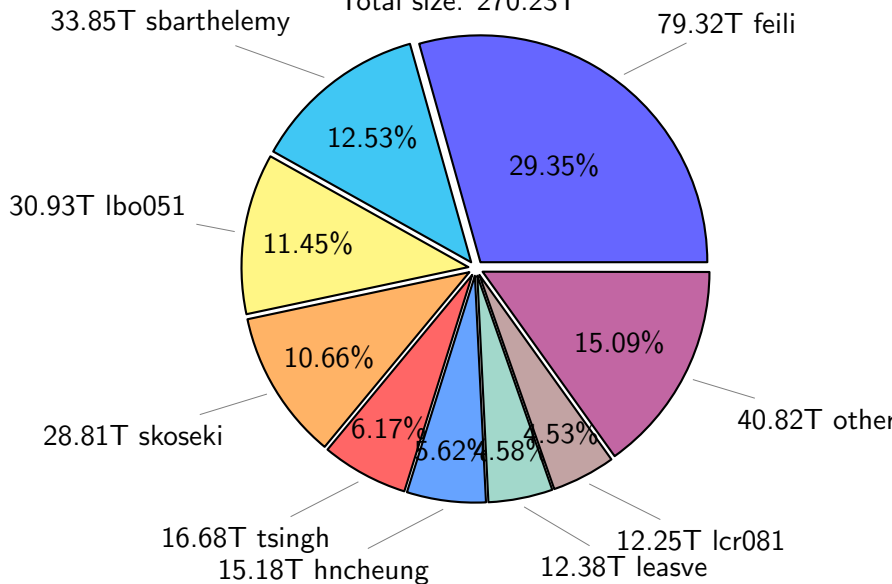

NS9039K total disk usage

Total size: 622.80T
94.71T feili

NS9039K file types usage

NS9039K history files usage

Total size: 307.70T

NS9039K restart files usage

Total size: 156.90T

NS9039K misc files usage

Total size: 158.20T

NS9039K total compressed

Total size: 622.80T
352.57T compressed

270.23T uncompressed

NS9039K uncompressed files usage

Total size: 270.23T

NS9039K NorCPM/cases/*

No data

NS9039K shared/*

No data