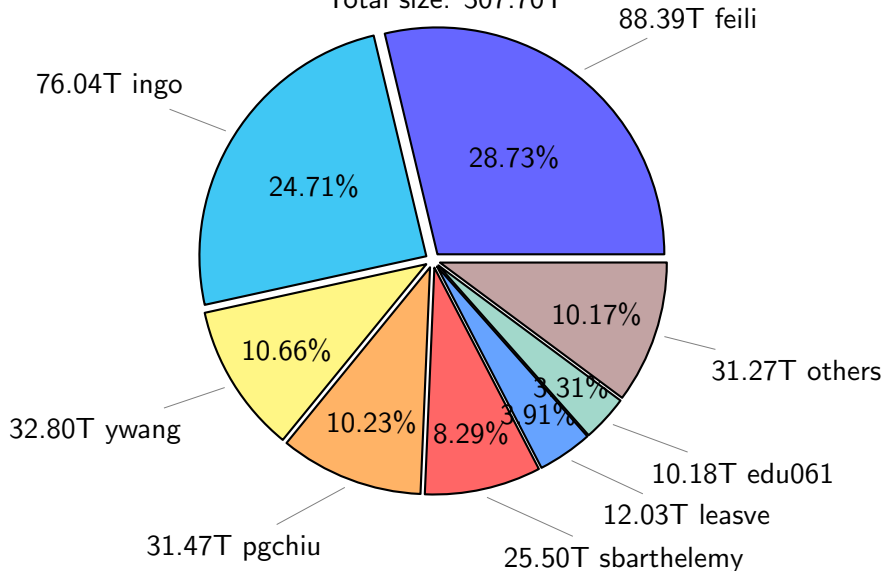

NS9039K total disk usage

Total size: 622.80T
94.71T feili

NS9039K file types usage

NS9039K history files usage

Total size: 307.70T

NS9039K restart files usage

Total size: 156.90T

NS9039K misc files usage

Total size: 158.20T

NS9039K total compressed

Total size: 622.80T
352.57T compressed

270.23T uncompressed

NS9039K uncompressed files usage

Total size: 270.23T

NS9039K NorCPM/cases/*

No data

NS9039K shared/*

No data