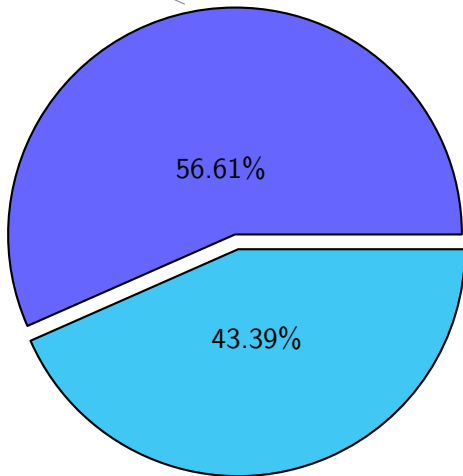

NS9039K total disk usage

Total size: 622.80T
94.71T feili

NS9039K file types usage

NS9039K history files usage

Total size: 307.70T

NS9039K restart files usage

Total size: 156.90T

NS9039K misc files usage

Total size: 158.20T

NS9039K total compressed

Total size: 622.80T
352.57T compressed

270.23T uncompressed

NS9039K uncompressed files usage

Total size: 270.23T

NS9039K NorCPM/cases/*

No data