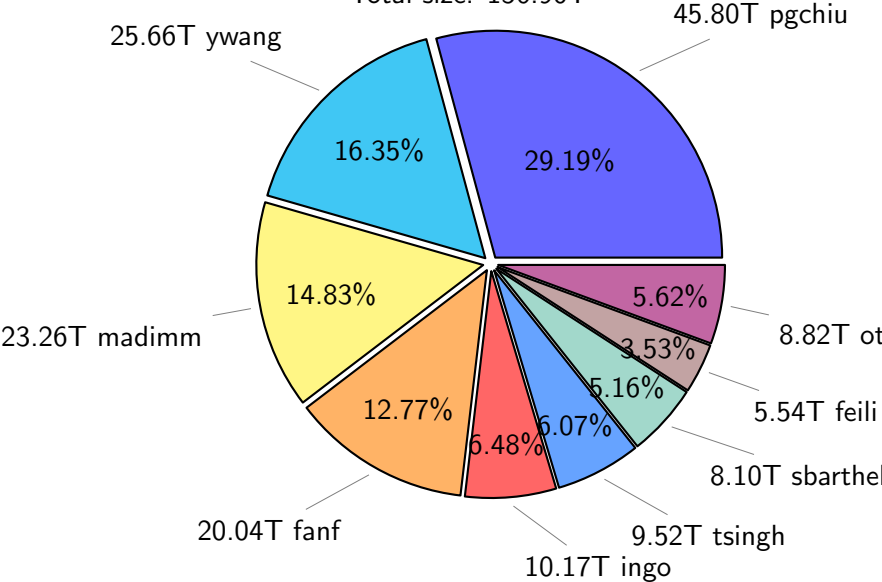

NS9039K total disk usage

Total size: 622.80T
94.71T feili

NS9039K file types usage

NS9039K history files usage

Total size: 307.70T

NS9039K restart files usage

Total size: 156.90T

NS9039K misc files usage

Total size: 158.20T

NS9039K total compressed

Total size: 622.80T
352.57T compressed

270.23T uncompressed

NS9039K uncompressed files usage

Total size: 270.23T

NS9039K NorCPM/cases/*

No data