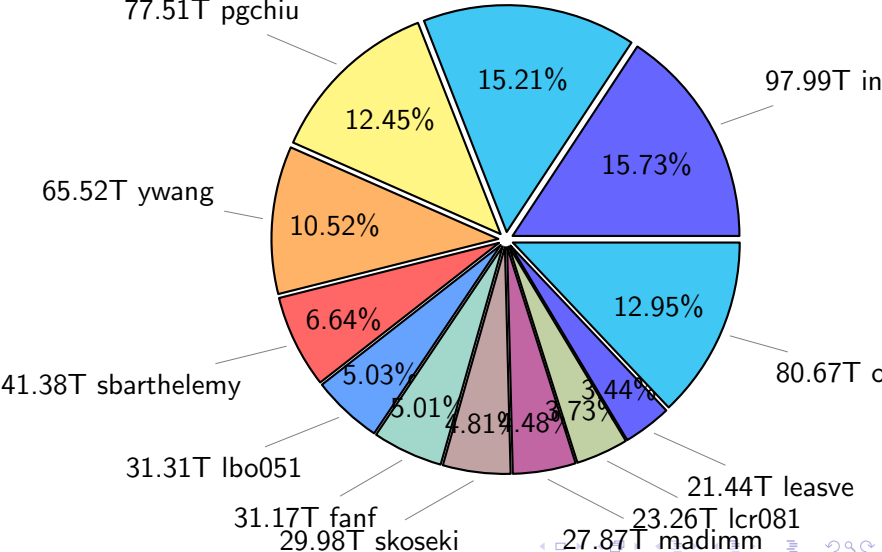

NS9039K disk usage

July 18, 2021

notes:

- ▶ Excluded directories: ".snapshot", ".afm", ".ptrash".
- ▶ Compressed file: file name end with "gz", "bz2", "tar", "zip" and NETCDF4 "nc"
- ▶ Restart files: path contains '/rest/'
- ▶ History files: path contains '/hist/'
- ▶ Items <3 % will be count as 'others'.
- ▶ Additional hard links are excluded.
- ▶ Monthly report: disk_ns9039k_YYYYMMDD.pdf
- ▶ Latest report: latest.pdf
- ▶ Ignored directories due to permission denied: filelist_classfy.err.txt
- ▶ Summary table: sizeTable.txt

NS9039K total disk usage

Total size: 622.80T
94.71T feili

NS9039K file types usage

NS9039K history files usage

Total size: 307.70T

NS9039K restart files usage

Total size: 156.90T

NS9039K misc files usage

Total size: 158.20T

NS9039K total compressed

Total size: 622.80T
352.57T compressed

270.23T uncompressed

NS9039K uncompressed files usage

Total size: 270.23T

NS9039K NorCPM/cases/*

No data