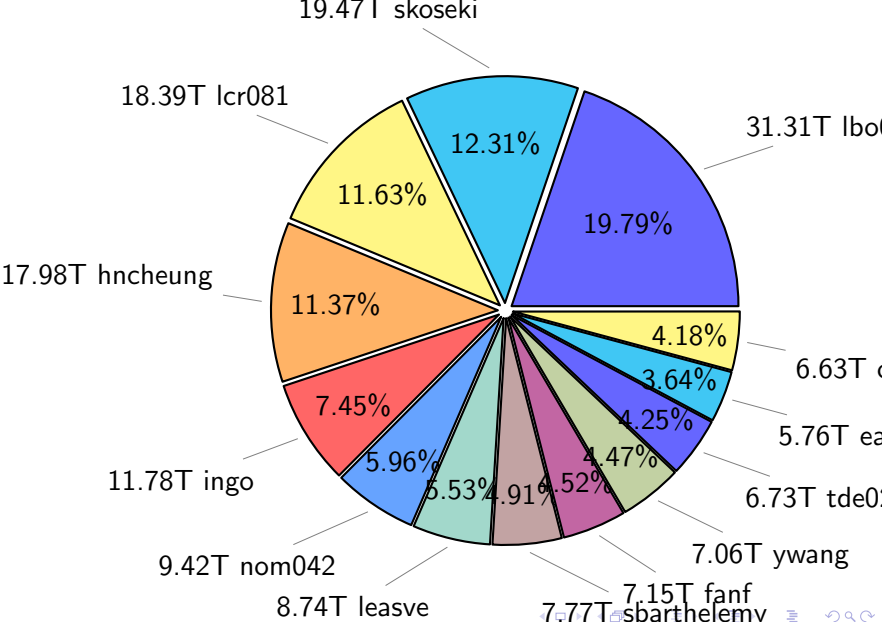

NS9039K total disk usage

Total size: 622.80T
94.71T feili

NS9039K file types usage

NS9039K history files usage

Total size: 307.70T

NS9039K restart files usage

Total size: 156.90T

NS9039K misc files usage

Total size: 158.20T

NS9039K total compressed

Total size: 622.80T
352.57T compressed

270.23T uncompressed

NS9039K uncompressed files usage

Total size: 270.23T

NS9039K NorCPM/cases/*

No data

NS9039K shared/*

No data