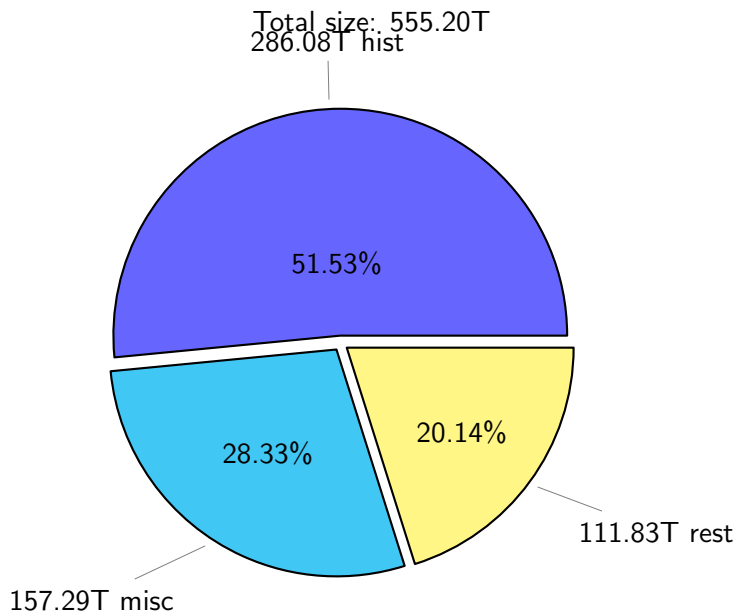

NS9039K disk usage

June 27, 2021

notes:

- ▶ Excluded directories: ".snapshot", ".afm", ".ptrash".
- ▶ Compressed file: file name end with "gz", "bz2", "tar", "zip" and NETCDF4 "nc"
- ▶ Restart files: path contains '/rest/'
- ▶ History files: path contains '/hist/'
- ▶ Items <3 % will be count as 'others'.
- ▶ Additional hard links are excluded.
- ▶ Monthly report: disk_ns9039k_YYYYMMDD.pdf
- ▶ Latest report: latest.pdf
- ▶ Ignored directories due to permission denied: filelist_classfy.err.txt
- ▶ Summary table: sizeTable.txt

NS9039K total disk usage

Total size: 555.20T
87.63T ingo

NS9039K file types usage

NS9039K history files usage

Total size: 286.08T

NS9039K restart files usage

Total size: 111.83T

NS9039K misc files usage

Total size; 157.29T

NS9039K total compressed

Total size: 555.20T

305.20T compressed

249.99T uncompressed

NS9039K uncompressed files usage

Total size: 249.99T

NS9039K NorCPM/cases/*