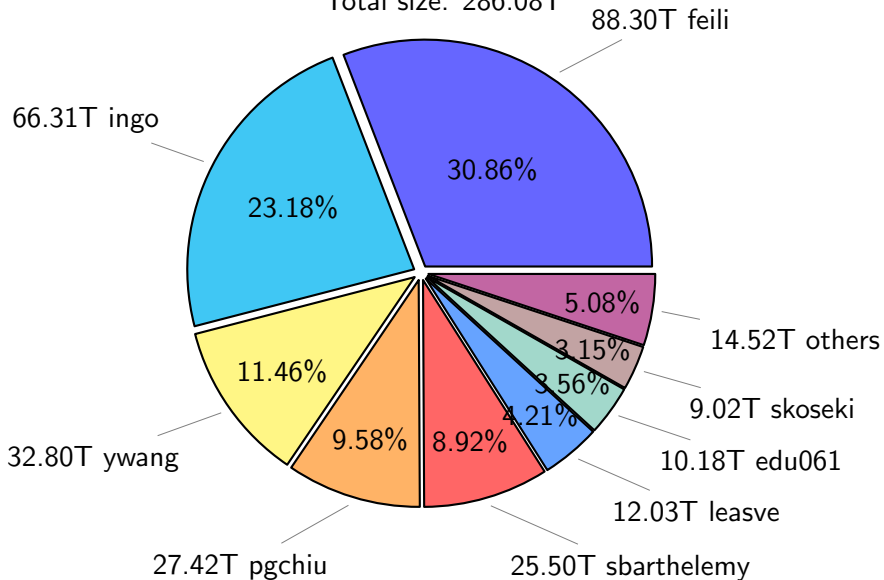

NS9039K total disk usage

Total size: 555.20T
87.63T ingo

NS9039K file types usage

NS9039K history files usage

Total size: 286.08T

NS9039K restart files usage

Total size: 111.83T

NS9039K misc files usage

Total size; 157.29T

NS9039K total compressed

Total size: 555.20T

305.20T compressed

249.99T uncompressed

NS9039K uncompressed files usage

Total size: 249.99T

NS9039K NorCPM/cases/*

No data

NS9039K shared/*

No data