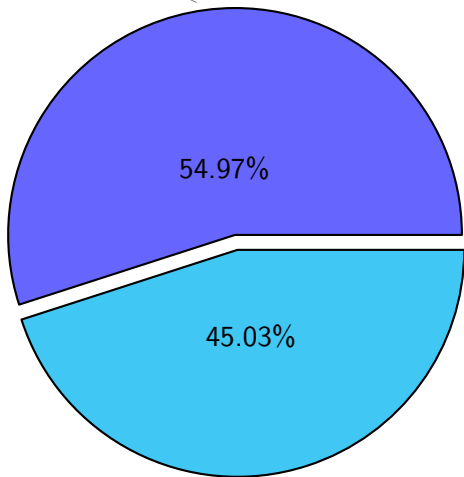

NS9039K total disk usage

Total size: 555.20T
87.63T ingo

NS9039K file types usage

NS9039K history files usage

Total size: 286.08T

NS9039K restart files usage

Total size: 111.83T

NS9039K misc files usage

Total size; 157.29T

NS9039K total compressed

Total size: 555.20T

305.20T compressed

249.99T uncompressed

NS9039K uncompressed files usage

Total size: 249.99T

NS9039K NorCPM/cases/*