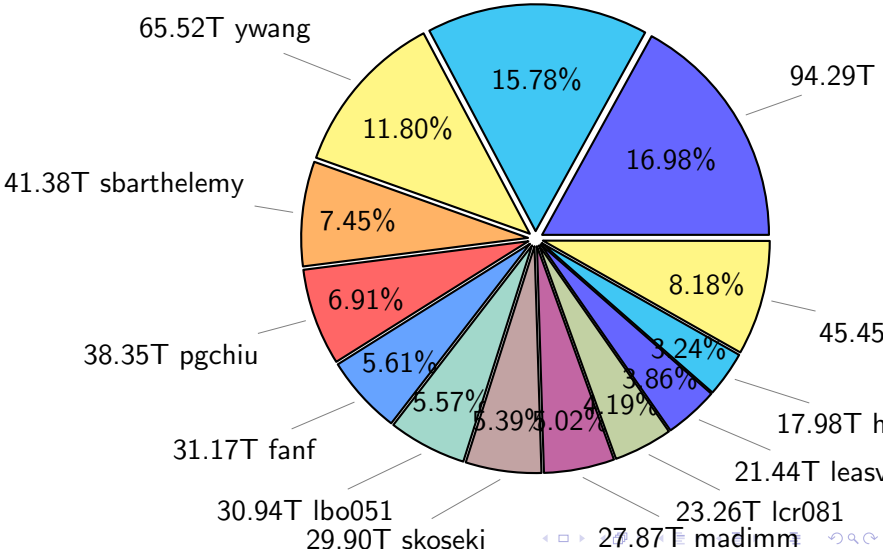

NS9039K disk usage

June 27, 2021

notes:

- ▶ Excluded directories: ".snapshot", ".afm", ".ptrash".
- ▶ Compressed file: file name end with "gz", "bz2", "tar", "zip" and NETCDF4 "nc"
- ▶ Restart files: path contains '/rest/'
- ▶ History files: path contains '/hist/'
- ▶ Items <3 % will be count as 'others'.
- ▶ Additional hard links are excluded.
- ▶ Monthly report: disk_ns9039k_YYYYMMDD.pdf
- ▶ Latest report: latest.pdf
- ▶ Ignored directories due to permission denied: filelist_classfy.err.txt
- ▶ Summary table: sizeTable.txt

NS9039K total disk usage

Total size: 555.20T
87.63T ingo

NS9039K file types usage

NS9039K history files usage

Total size: 286.08T

NS9039K restart files usage

Total size: 111.83T

NS9039K misc files usage

Total size; 157.29T

NS9039K total compressed

Total size: 555.20T

305.20T compressed

249.99T uncompressed

NS9039K uncompressed files usage

Total size: 249.99T

NS9039K NorCPM/cases/*