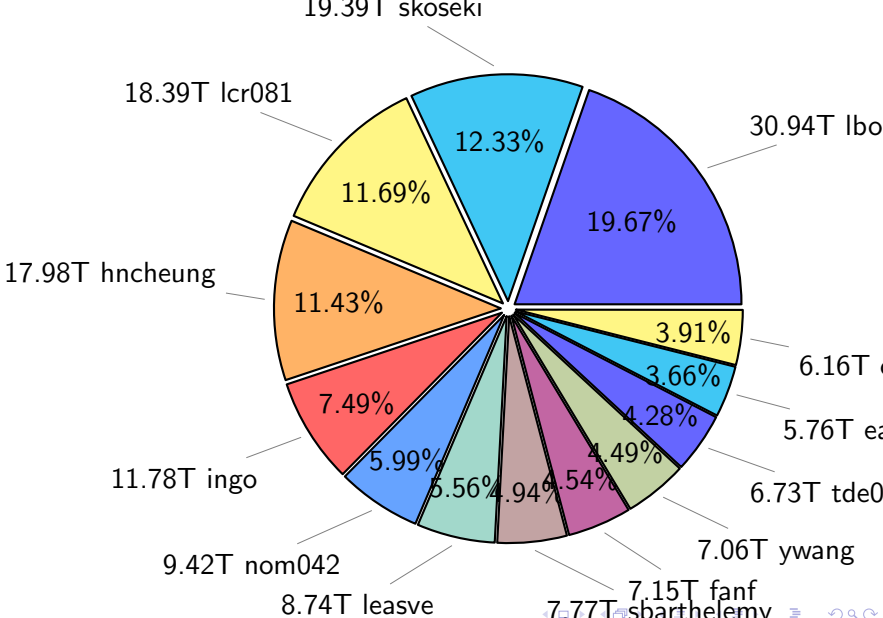

NS9039K total disk usage

Total size: 555.20T
87.63T ingo

NS9039K file types usage

NS9039K history files usage

Total size: 286.08T

NS9039K restart files usage

Total size: 111.83T

NS9039K misc files usage

Total size; 157.29T

NS9039K total compressed

Total size: 555.20T

305.20T compressed

249.99T uncompressed

NS9039K uncompressed files usage

Total size: 249.99T

NS9039K NorCPM/cases/*

No data

NS9039K shared/*

No data