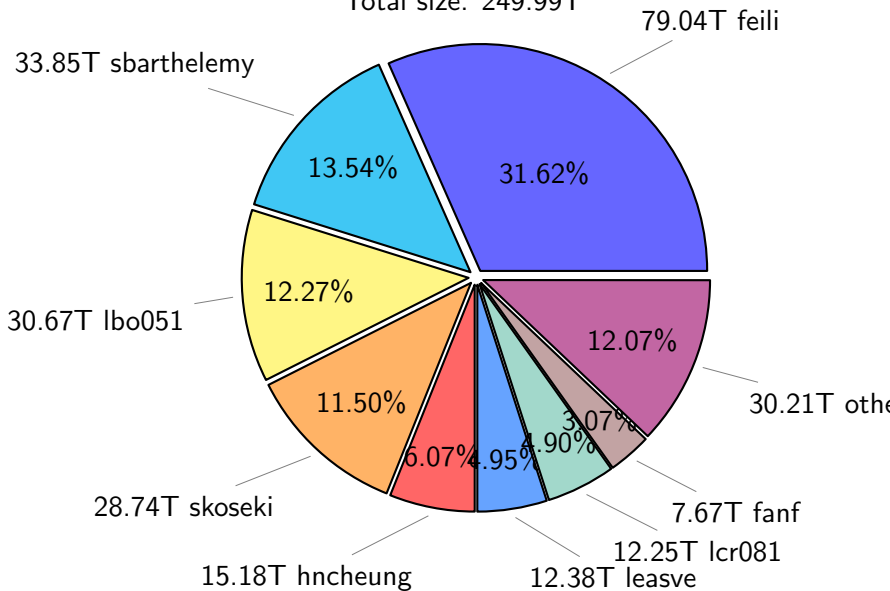

NS9039K total disk usage

Total size: 555.20T
87.63T ingo

NS9039K file types usage

NS9039K history files usage

Total size: 286.08T

NS9039K restart files usage

Total size: 111.83T

NS9039K misc files usage

Total size; 157.29T

NS9039K total compressed

Total size: 555.20T

305.20T compressed

249.99T uncompressed

NS9039K uncompressed files usage

Total size: 249.99T

NS9039K NorCPM/cases/*

No data

NS9039K shared/*

No data