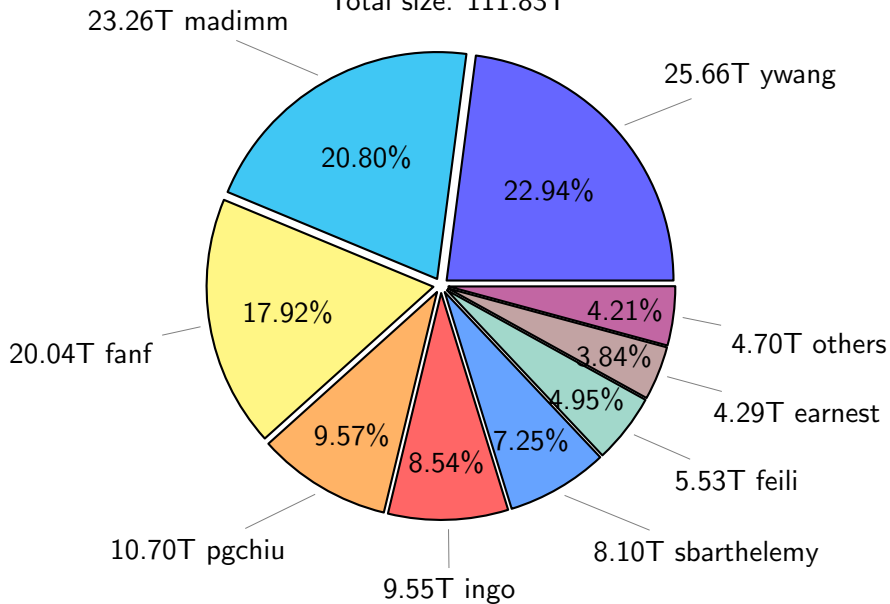

NS9039K total disk usage

Total size: 555.20T
87.63T ingo

NS9039K file types usage

NS9039K history files usage

Total size: 286.08T

NS9039K restart files usage

Total size: 111.83T

NS9039K misc files usage

Total size; 157.29T

NS9039K total compressed

Total size: 555.20T

305.20T compressed

249.99T uncompressed

NS9039K uncompressed files usage

Total size: 249.99T

NS9039K NorCPM/cases/*

No data

NS9039K shared/*

No data