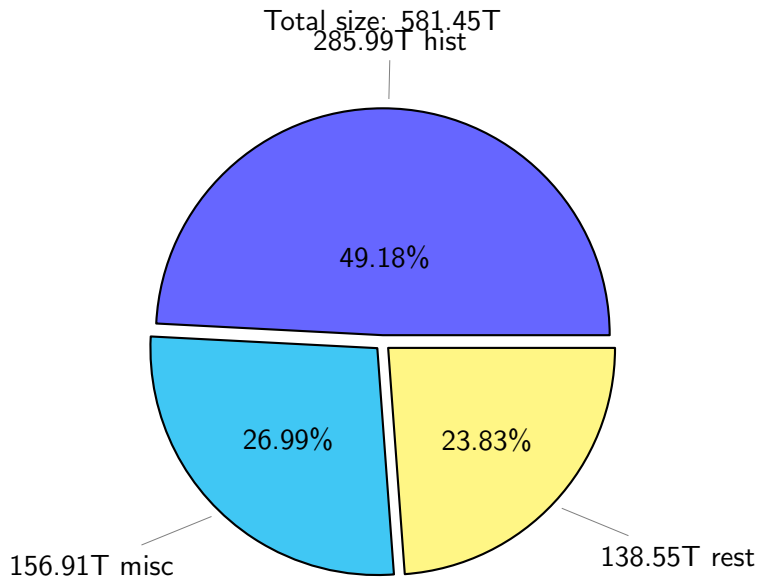

NS9039K disk usage

June 20, 2021

notes:

- ▶ Excluded directories: ".snapshot", ".afm", ".ptrash".
- ▶ Compressed file: file name end with "gz", "bz2", "tar", "zip" and NETCDF4 "nc"
- ▶ Restart files: path contains '/rest/'
- ▶ History files: path contains '/hist/'
- ▶ Items <3 % will be count as 'others'.
- ▶ Additional hard links are excluded.
- ▶ Monthly report: disk_ns9039k_YYYYMMDD.pdf
- ▶ Latest report: latest.pdf
- ▶ Ignored directories due to permission denied: filelist_classfy.err.txt
- ▶ Summary table: sizeTable.txt

NS9039K total disk usage

Total size: 581.45T
92.35T ywang

NS9039K file types usage

NS9039K history files usage

Total size: 285.99T

NS9039K restart files usage

Total size: 138.55T

NS9039K misc files usage

Total size; 156.91T
19.33T skoseki

NS9039K total compressed

Total size: 581.45T

319.57T compressed

261.89T uncompressed

NS9039K uncompressed files usage

Total size: 261.89T

NS9039K NorCPM/cases/*