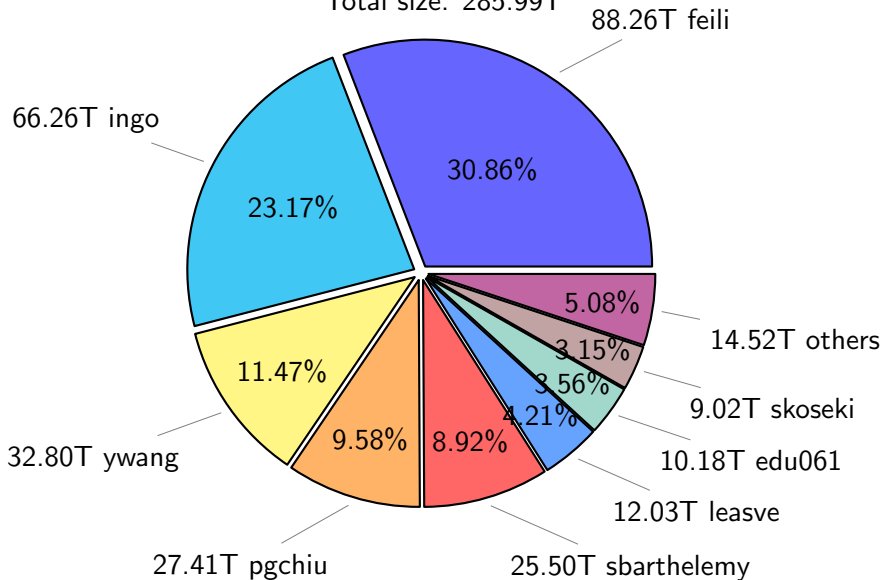

NS9039K total disk usage

Total size: 581.45T
92.35T ywang

NS9039K file types usage

NS9039K history files usage

Total size: 285.99T

NS9039K restart files usage

Total size: 138.55T

NS9039K misc files usage

Total size; 156.91T
19.33T skoseki

NS9039K total compressed

Total size: 581.45T

319.57T compressed

261.89T uncompressed

NS9039K uncompressed files usage

Total size: 261.89T

NS9039K NorCPM/cases/*

No data

NS9039K shared/*

No data