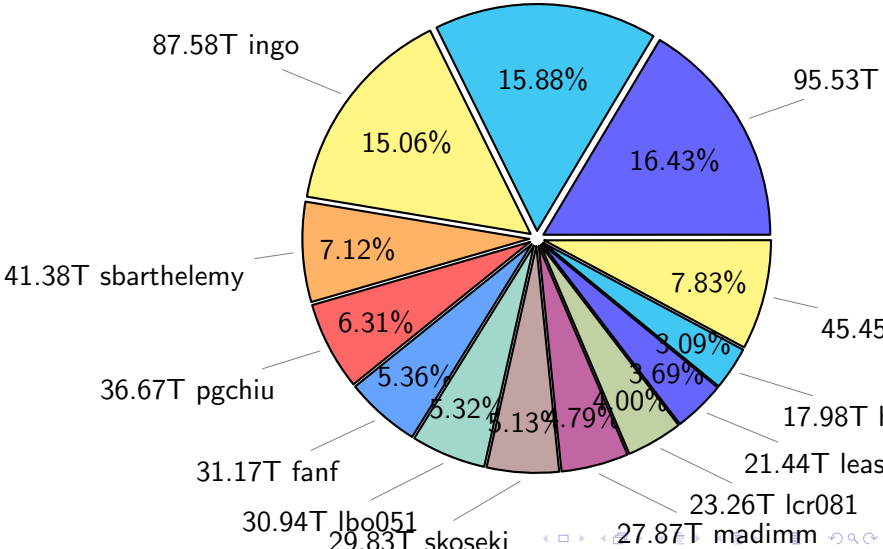

NS9039K disk usage

June 20, 2021

notes:

- ▶ Excluded directories: ".snapshot", ".afm", ".ptrash".
- ▶ Compressed file: file name end with "gz", "bz2", "tar", "zip" and NETCDF4 "nc"
- ▶ Restart files: path contains '/rest/'
- ▶ History files: path contains '/hist/'
- ▶ Items <3 % will be count as 'others'.
- ▶ Additional hard links are excluded.
- ▶ Monthly report: disk_ns9039k_YYYYMMDD.pdf
- ▶ Latest report: latest.pdf
- ▶ Ignored directories due to permission denied: filelist_classfy.err.txt
- ▶ Summary table: sizeTable.txt

NS9039K total disk usage

Total size: 581.45T
92.35T ywang

NS9039K file types usage

NS9039K history files usage

Total size: 285.99T

NS9039K restart files usage

Total size: 138.55T

NS9039K misc files usage

Total size; 156.91T
19.33T skoseki

NS9039K total compressed

Total size: 581.45T

319.57T compressed

261.89T uncompressed

NS9039K uncompressed files usage

Total size: 261.89T

NS9039K NorCPM/cases/*