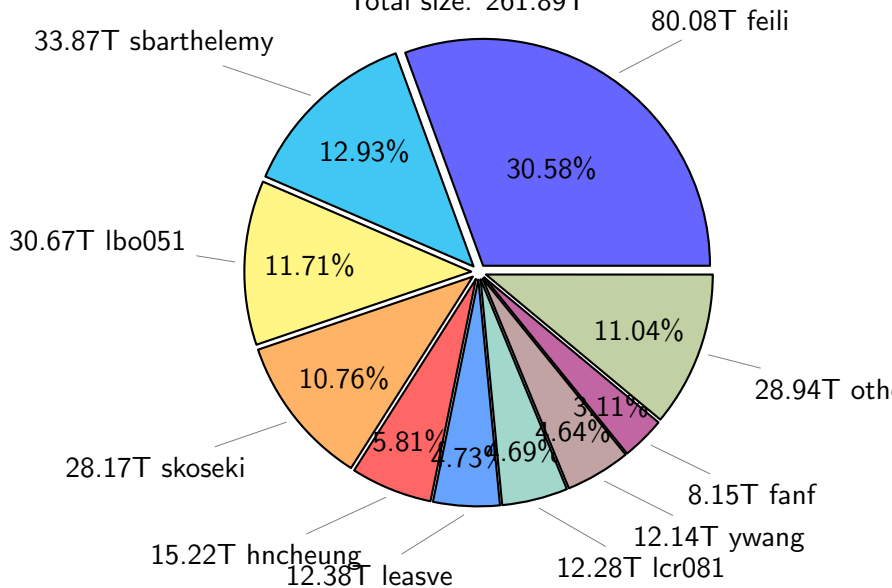

NS9039K total disk usage

Total size: 581.45T
92.35T ywang

NS9039K file types usage

NS9039K history files usage

Total size: 285.99T

NS9039K restart files usage

Total size: 138.55T

NS9039K misc files usage

Total size; 156.91T
19.33T skoseki

NS9039K total compressed

Total size: 581.45T

319.57T compressed

261.89T uncompressed

NS9039K uncompressed files usage

Total size: 261.89T

NS9039K NorCPM/cases/*

No data

NS9039K shared/*

No data