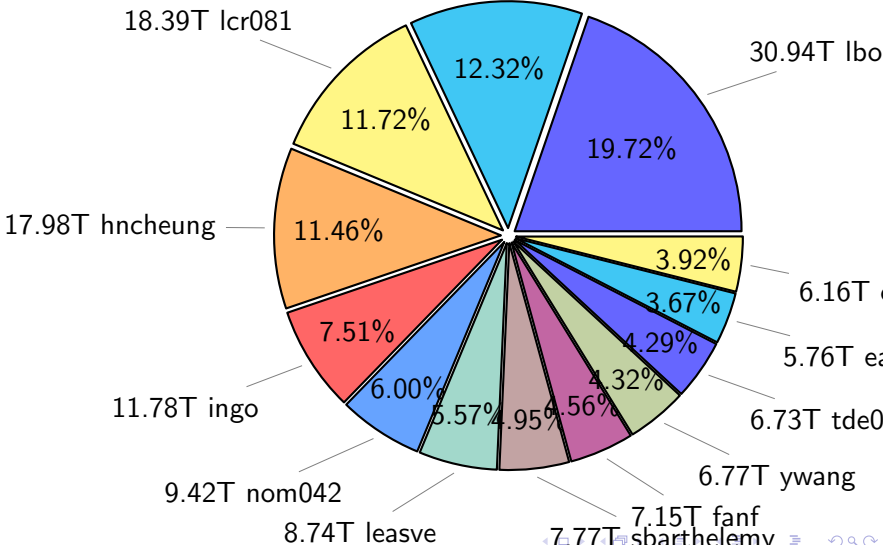

NS9039K total disk usage

Total size: 581.45T
92.35T ywang

NS9039K file types usage

NS9039K history files usage

Total size: 285.99T

NS9039K restart files usage

Total size: 138.55T

NS9039K misc files usage

Total size; 156.91T
19.33T skoseki

NS9039K total compressed

Total size: 581.45T

319.57T compressed

261.89T uncompressed

NS9039K uncompressed files usage

Total size: 261.89T

NS9039K NorCPM/cases/*