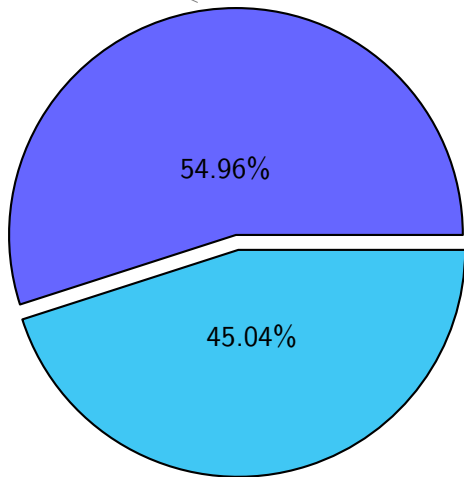

NS9039K total disk usage

Total size: 581.45T
92.35T ywang

NS9039K file types usage

NS9039K history files usage

Total size: 285.99T

NS9039K restart files usage

Total size: 138.55T

NS9039K misc files usage

Total size; 156.91T
19.33T skoseki

NS9039K total compressed

Total size: 581.45T

319.57T compressed

261.89T uncompressed

NS9039K uncompressed files usage

Total size: 261.89T

NS9039K NorCPM/cases/*