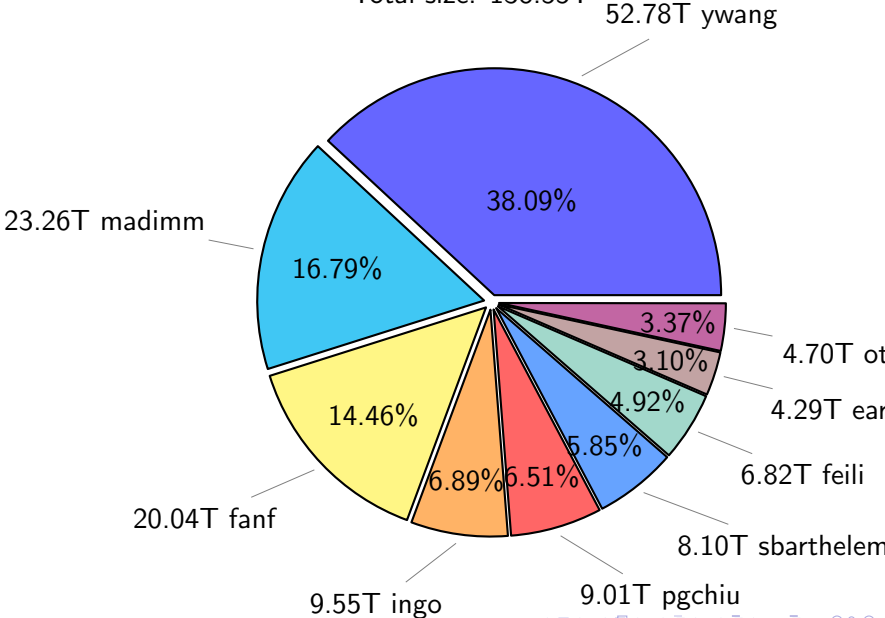

NS9039K total disk usage

Total size: 581.45T
92.35T ywang

NS9039K file types usage

NS9039K history files usage

Total size: 285.99T

NS9039K restart files usage

Total size: 138.55T

NS9039K misc files usage

Total size; 156.91T
19.33T skoseki

NS9039K total compressed

Total size: 581.45T

319.57T compressed

261.89T uncompressed

NS9039K uncompressed files usage

Total size: 261.89T

NS9039K NorCPM/cases/*

No data

NS9039K shared/*

No data