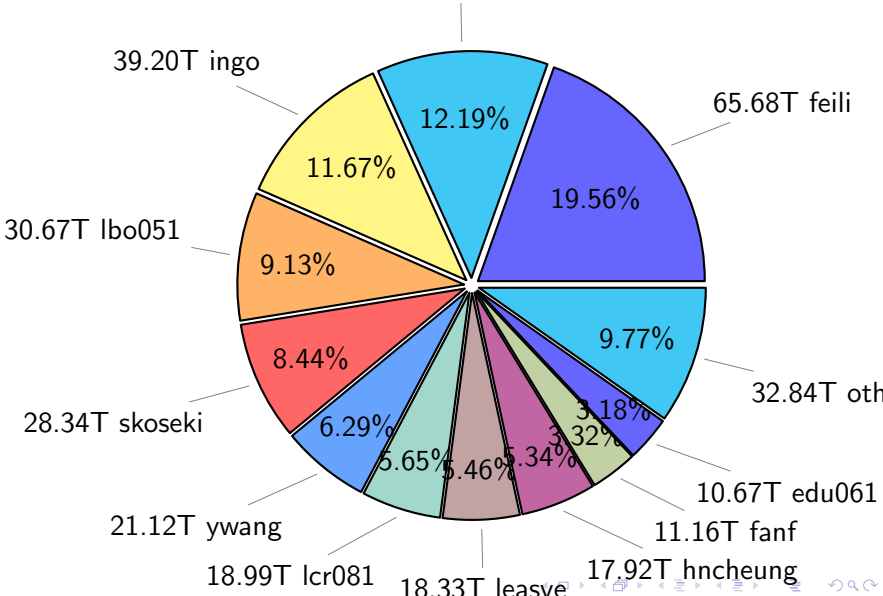

NS9039K total disk usage

Total size: 568.68T
86.66T ingo

NS9039K file types usage

NS9039K history files usage

Total size: 252.99T

NS9039K restart files usage

Total size: 159.80T
80.35T ywang

NS9039K misc files usage

Total size: 155.89T
19.33T skoseki

NS9039K total compressed

Total size: 568.68T
335.82T uncompressed

232.85T compressed

NS9039K uncompressed files usage

Total size: 335.82T
40.92T sbarthelemy

NS9039K NorCPM/cases/*

No data

NS9039K shared/*

No data