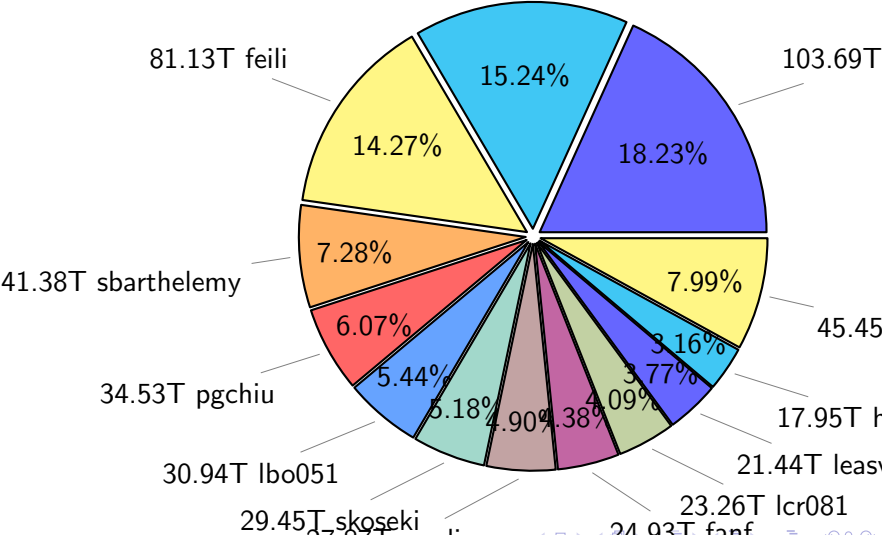

NS9039K disk usage

June 6, 2021

notes:

- ▶ Excluded directories: ".snapshot", ".afm", ".ptrash".
- ▶ Compressed file: file name end with "gz", "bz2", "tar", "zip" and NETCDF4 "nc"
- ▶ Restart files: path contains '/rest/'
- ▶ History files: path contains '/hist/'
- ▶ Items <3 % will be count as 'others'.
- ▶ Additional hard links are excluded.
- ▶ Monthly report: disk_ns9039k_YYYYMMDD.pdf
- ▶ Latest report: latest.pdf
- ▶ Ignored directories due to permission denied: filelist_classfy.err.txt
- ▶ Summary table: sizeTable.txt

NS9039K total disk usage

Total size: 568.68T
86.66T ingo

NS9039K file types usage

NS9039K history files usage

Total size: 252.99T

NS9039K restart files usage

Total size: 159.80T
80.35T ywang

NS9039K misc files usage

Total size: 155.89T
19.33T skoseki

NS9039K total compressed

Total size: 568.68T
335.82T uncompressed

232.85T compressed

NS9039K uncompressed files usage

Total size: 335.82T
40.92T sbarthelemy

NS9039K NorCPM/cases/*