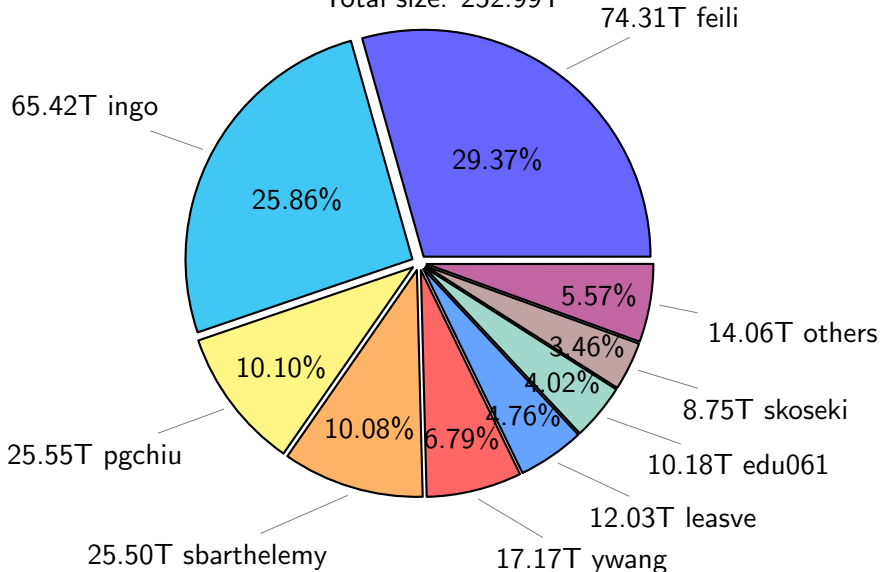

NS9039K total disk usage

Total size: 568.68T
86.66T ingo

NS9039K file types usage

NS9039K history files usage

Total size: 252.99T

NS9039K restart files usage

Total size: 159.80T
80.35T ywang

NS9039K misc files usage

Total size: 155.89T
19.33T skoseki

NS9039K total compressed

Total size: 568.68T
335.82T uncompressed

232.85T compressed

NS9039K uncompressed files usage

Total size: 335.82T
40.92T sbarthelemy

NS9039K NorCPM/cases/*

No data

NS9039K shared/*

No data