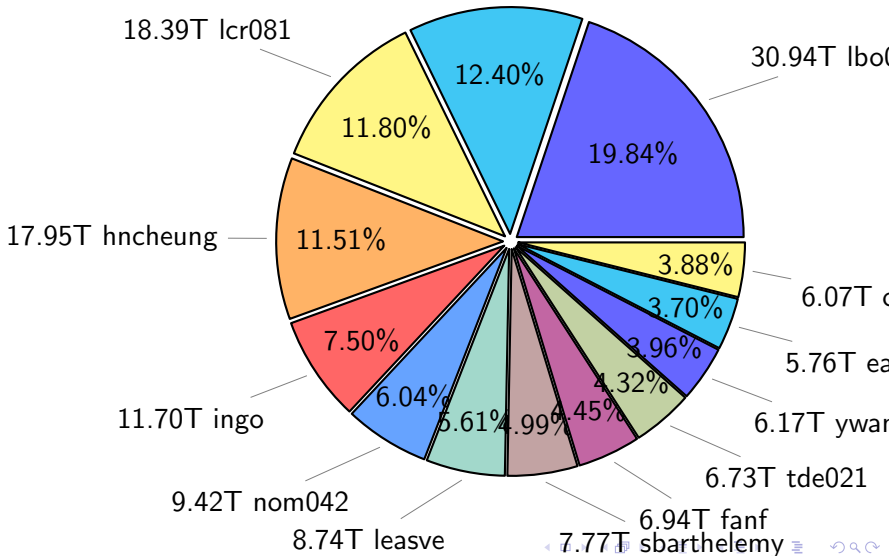

NS9039K total disk usage

Total size: 568.68T
86.66T ingo

NS9039K file types usage

NS9039K history files usage

Total size: 252.99T

NS9039K restart files usage

Total size: 159.80T
80.35T ywang

NS9039K misc files usage

Total size: 155.89T
19.33T skoseki

NS9039K total compressed

Total size: 568.68T
335.82T uncompressed

232.85T compressed

NS9039K uncompressed files usage

Total size: 335.82T
40.92T sbarthelemy

NS9039K NorCPM/cases/*

No data

NS9039K shared/*

No data