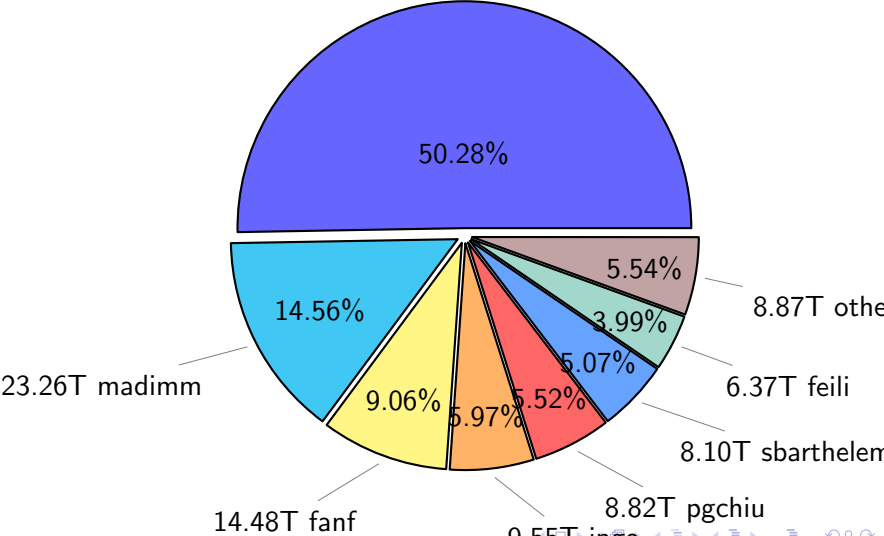

NS9039K total disk usage

Total size: 568.68T
86.66T ingo

NS9039K file types usage

NS9039K history files usage

Total size: 252.99T

NS9039K restart files usage

Total size: 159.80T
80.35T ywang

NS9039K misc files usage

Total size: 155.89T
19.33T skoseki

NS9039K total compressed

Total size: 568.68T
335.82T uncompressed

232.85T compressed

NS9039K uncompressed files usage

Total size: 335.82T
40.92T sbarthelemy

NS9039K NorCPM/cases/*