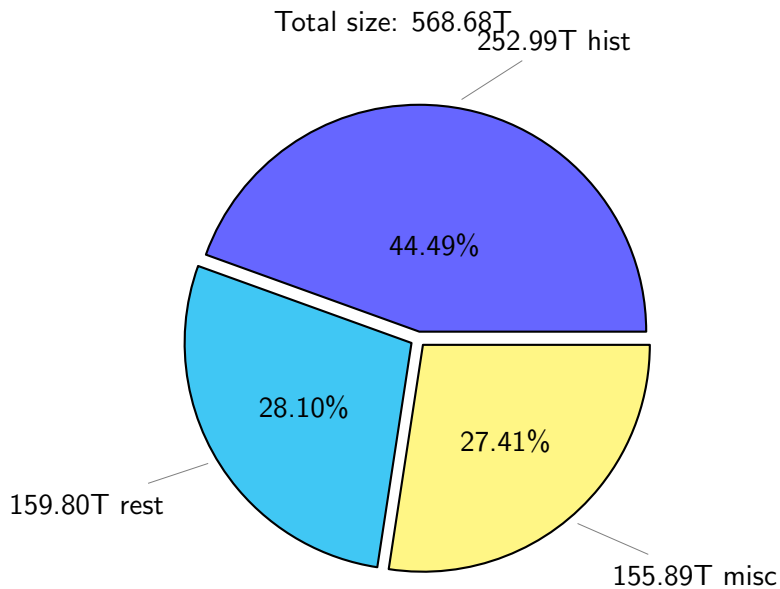

NS9039K disk usage

June 6, 2021

notes:

- ▶ Excluded directories: ".snapshot", ".afm", ".ptrash".
- ▶ Compressed file: file name end with "gz", "bz2", "tar", "zip" and NETCDF4 "nc"
- ▶ Restart files: path contains '/rest/'
- ▶ History files: path contains '/hist/'
- ▶ Items <3 % will be count as 'others'.
- ▶ Additional hard links are excluded.
- ▶ Monthly report: disk_ns9039k_YYYYMMDD.pdf
- ▶ Latest report: latest.pdf
- ▶ Ignored directories due to permission denied: filelist_classfy.err.txt
- ▶ Summary table: sizeTable.txt

NS9039K total disk usage

Total size: 568.68T
86.66T ingo

NS9039K file types usage

NS9039K history files usage

Total size: 252.99T

NS9039K restart files usage

Total size: 159.80T
80.35T ywang

NS9039K misc files usage

Total size: 155.89T
19.33T skoseki

NS9039K total compressed

Total size: 568.68T
335.82T uncompressed

232.85T compressed

NS9039K uncompressed files usage

Total size: 335.82T
40.92T sbarthelemy

NS9039K NorCPM/cases/*