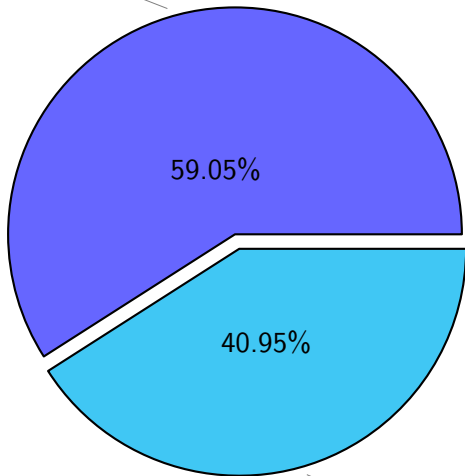

NS9039K total disk usage

Total size: 568.68T
86.66T ingo

NS9039K file types usage

NS9039K history files usage

Total size: 252.99T

NS9039K restart files usage

Total size: 159.80T
80.35T ywang

NS9039K misc files usage

Total size: 155.89T
19.33T skoseki

NS9039K total compressed

Total size: 568.68T
335.82T uncompressed

232.85T compressed

NS9039K uncompressed files usage

Total size: 335.82T
40.92T sbarthelemy

NS9039K NorCPM/cases/*