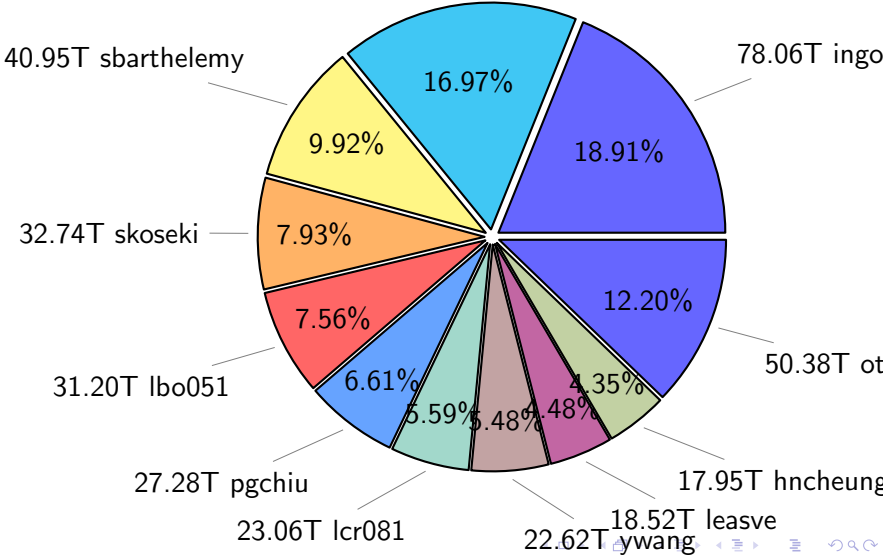

NS9039K total disk usage

Total size: 572.45T
94.69T ingo

NS9039K file types usage

NS9039K history files usage

Total size: 250.35T

NS9039K restart files usage

Total size: 157.83T
80.35T ywang

NS9039K misc files usage

Total size: 164.27T
26.11T skoseki

NS9039K total compressed

NS9039K uncompressed files usage

Total size: 412.84T
70.08T feili

NS9039K NorCPM/cases/*

No data

NS9039K shared/*

No data