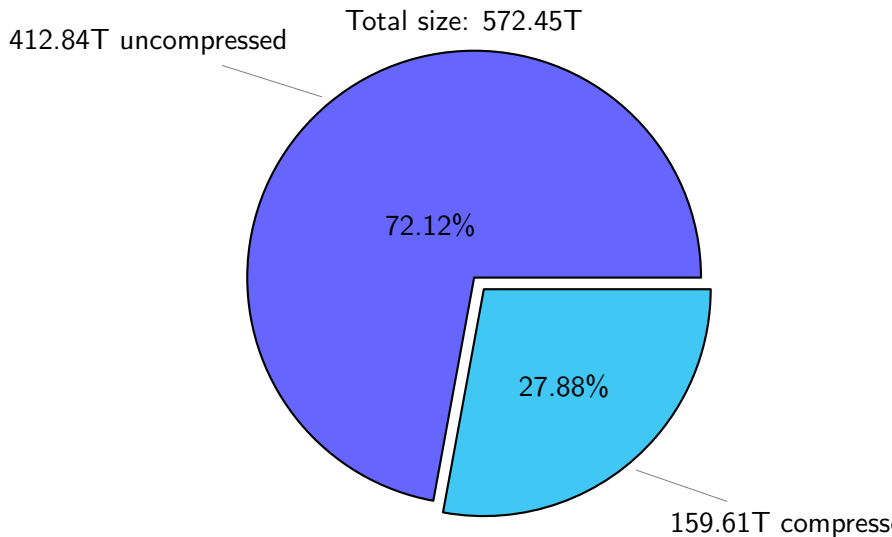

NS9039K total disk usage

Total size: 572.45T
94.69T ingo

NS9039K file types usage

NS9039K history files usage

Total size: 250.35T

NS9039K restart files usage

Total size: 157.83T
80.35T ywang

NS9039K misc files usage

Total size: 164.27T
26.11T skoseki

NS9039K total compressed

NS9039K uncompressed files usage

Total size: 412.84T
70.08T feili

NS9039K NorCPM/cases/*

No data

NS9039K shared/*

No data