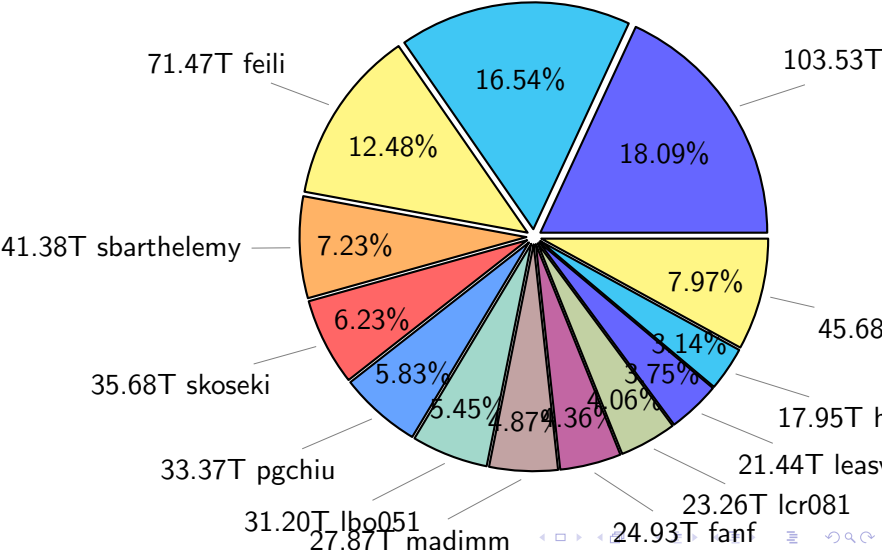

NS9039K disk usage

May 23, 2021

notes:

- ▶ Excluded directories: ".snapshot", ".afm", ".ptrash".
- ▶ Compressed file: file name end with "gz", "bz2", "tar", "zip" and NETCDF4 "nc"
- ▶ Restart files: path contains '/rest/'
- ▶ History files: path contains '/hist/'
- ▶ Items <3 % will be count as 'others'.
- ▶ Additional hard links are excluded.
- ▶ Monthly report: disk_ns9039k_YYYYMMDD.pdf
- ▶ Latest report: latest.pdf
- ▶ Ignored directories due to permission denied: filelist_classfy.err.txt
- ▶ Summary table: sizeTable.txt

NS9039K total disk usage

Total size: 572.45T
94.69T ingo

NS9039K file types usage

NS9039K history files usage

Total size: 250.35T

NS9039K restart files usage

Total size: 157.83T
80.35T ywang

NS9039K misc files usage

Total size: 164.27T
26.11T skoseki

NS9039K total compressed

NS9039K uncompressed files usage

Total size: 412.84T
70.08T feili

NS9039K NorCPM/cases/*

No data

NS9039K shared/*

No data