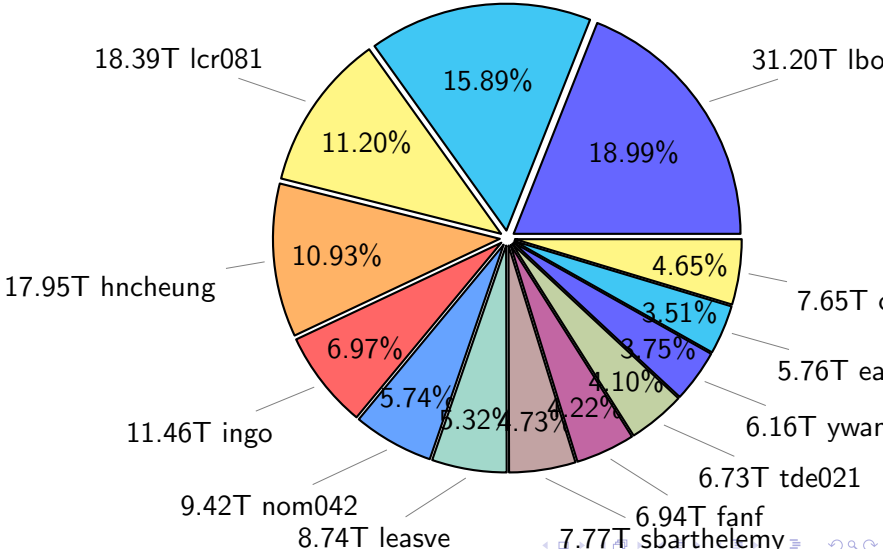

NS9039K total disk usage

Total size: 572.45T
94.69T ingo

NS9039K file types usage

NS9039K history files usage

Total size: 250.35T

NS9039K restart files usage

Total size: 157.83T
80.35T ywang

NS9039K misc files usage

Total size: 164.27T
26.11T skoseki

NS9039K total compressed

NS9039K uncompressed files usage

Total size: 412.84T
70.08T feili

NS9039K NorCPM/cases/*

No data

NS9039K shared/*

No data