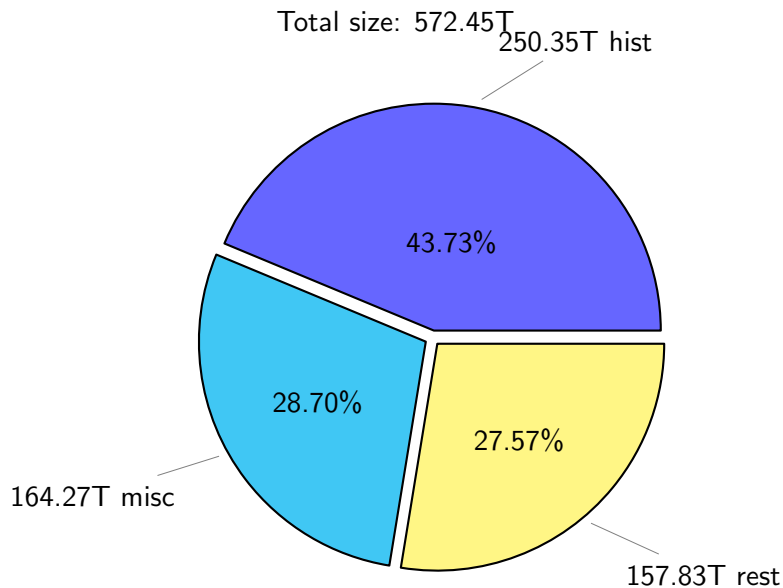

NS9039K disk usage

May 23, 2021

notes:

- ▶ Excluded directories: ".snapshot", ".afm", ".ptrash".
- ▶ Compressed file: file name end with "gz", "bz2", "tar", "zip" and NETCDF4 "nc"
- ▶ Restart files: path contains '/rest/'
- ▶ History files: path contains '/hist/'
- ▶ Items <3 % will be count as 'others'.
- ▶ Additional hard links are excluded.
- ▶ Monthly report: disk_ns9039k_YYYYMMDD.pdf
- ▶ Latest report: latest.pdf
- ▶ Ignored directories due to permission denied: filelist_classfy.err.txt
- ▶ Summary table: sizeTable.txt

NS9039K total disk usage

Total size: 572.45T
94.69T ingo

NS9039K file types usage

NS9039K history files usage

Total size: 250.35T

NS9039K restart files usage

Total size: 157.83T
80.35T ywang

NS9039K misc files usage

Total size: 164.27T
26.11T skoseki

NS9039K total compressed

NS9039K uncompressed files usage

Total size: 412.84T
70.08T feili

NS9039K NorCPM/cases/*

No data

NS9039K shared/*

No data