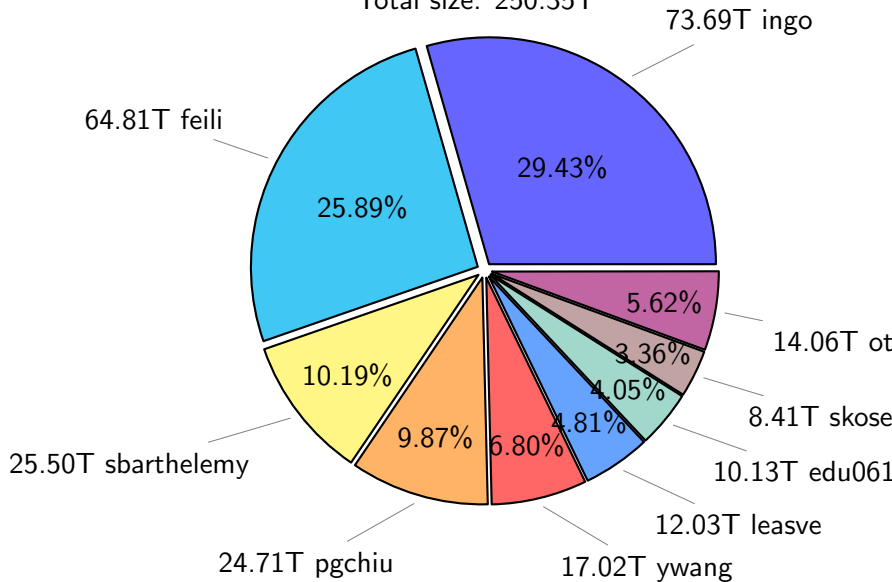

NS9039K total disk usage

Total size: 572.45T
94.69T ingo

NS9039K file types usage

NS9039K history files usage

Total size: 250.35T

NS9039K restart files usage

Total size: 157.83T
80.35T ywang

NS9039K misc files usage

Total size: 164.27T
26.11T skoseki

NS9039K total compressed

NS9039K uncompressed files usage

Total size: 412.84T
70.08T feili

NS9039K NorCPM/cases/*

No data

NS9039K shared/*

No data