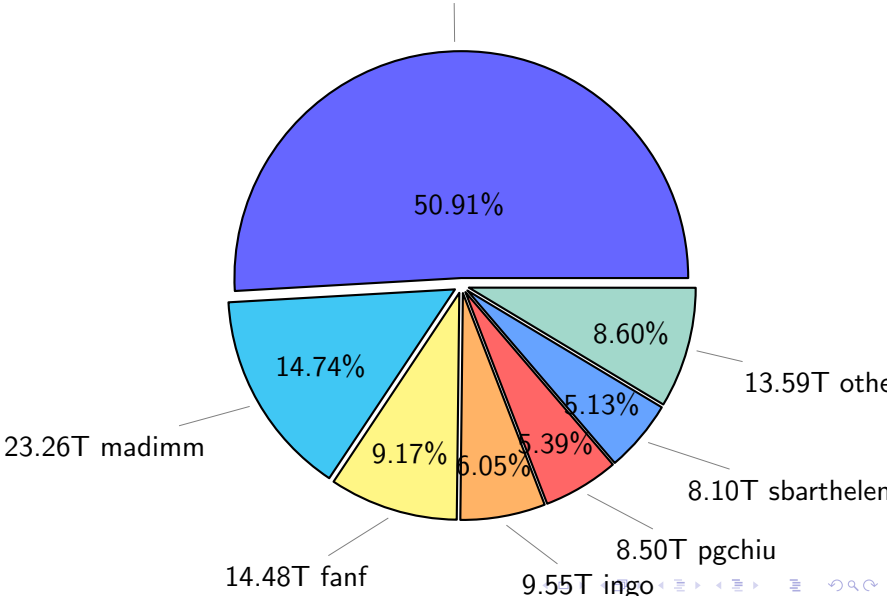

NS9039K total disk usage

Total size: 572.45T
94.69T ingo

NS9039K file types usage

NS9039K history files usage

Total size: 250.35T

NS9039K restart files usage

Total size: 157.83T
80.35T ywang

NS9039K misc files usage

Total size: 164.27T
26.11T skoseki

NS9039K total compressed

NS9039K uncompressed files usage

Total size: 412.84T
70.08T feili

NS9039K NorCPM/cases/*

No data

NS9039K shared/*

No data