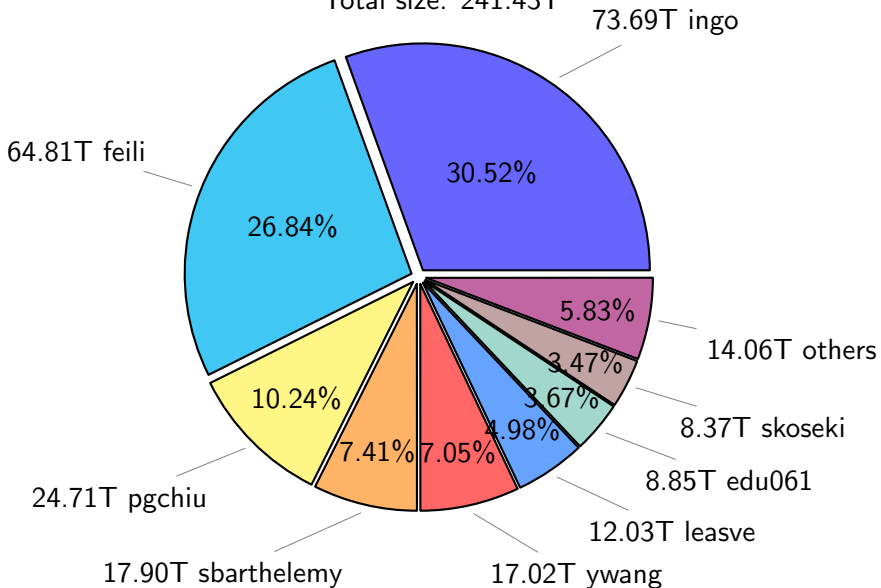

NS9039K total disk usage

Total size: 571.88T
103.53T ywang

NS9039K file types usage

NS9039K history files usage

Total size: 241.43T

NS9039K restart files usage

Total size: 156.59T
80.35T ywang

NS9039K misc files usage

Total size: 173.86T
26.10T skoseki

NS9039K total compressed

NS9039K uncompressed files usage

Total size: 409.35T
70.08T feili

NS9039K NorCPM/cases/*

No data

NS9039K shared/*

No data