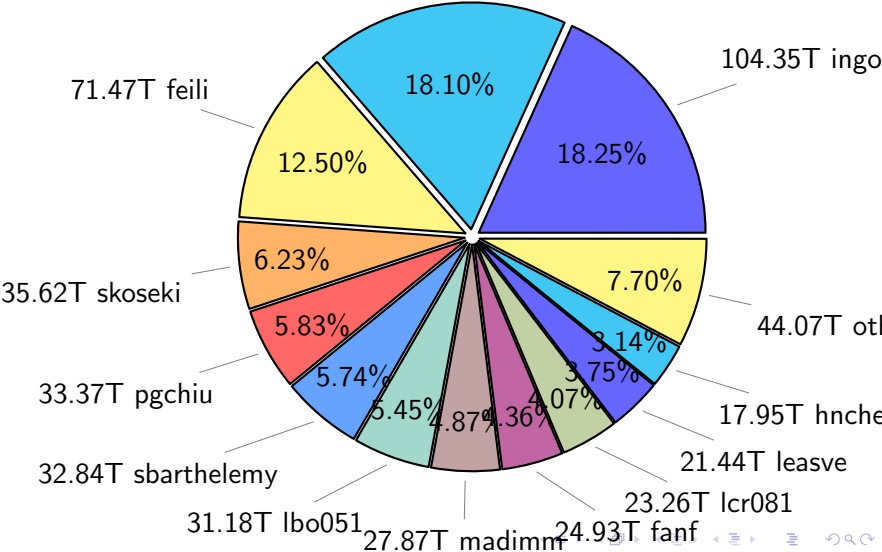

NS9039K disk usage

May 9, 2021

notes:

- ▶ Excluded directories: ".snapshot", ".afm", ".ptrash".
- ▶ Compressed file: file name end with "gz", "bz2", "tar", "zip" and NETCDF4 "nc"
- ▶ Restart files: path contains '/rest/'
- ▶ History files: path contains '/hist/'
- ▶ Items <3 % will be count as 'others'.
- ▶ Additional hard links are excluded.
- ▶ Monthly report: disk_ns9039k_YYYYMMDD.pdf
- ▶ Latest report: latest.pdf
- ▶ Ignored directories due to permission denied: filelist_classfy.err.txt
- ▶ Summary table: sizeTable.txt

NS9039K total disk usage

Total size: 571.88T
103.53T ywang

NS9039K file types usage

NS9039K history files usage

Total size: 241.43T

NS9039K restart files usage

Total size: 156.59T
80.35T ywang

NS9039K misc files usage

Total size: 173.86T
26.10T skoseki

NS9039K total compressed

NS9039K uncompressed files usage

Total size: 409.35T
70.08T feili

NS9039K NorCPM/cases/*

No data

NS9039K shared/*

No data