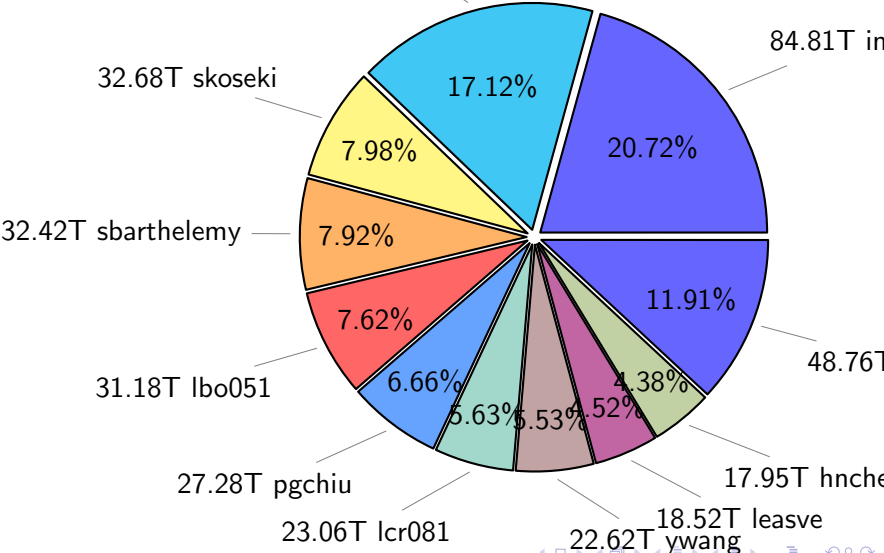

NS9039K total disk usage

Total size: 571.88T
103.53T ywang

NS9039K file types usage

NS9039K history files usage

Total size: 241.43T

NS9039K restart files usage

Total size: 156.59T
80.35T ywang

NS9039K misc files usage

Total size: 173.86T
26.10T skoseki

NS9039K total compressed

NS9039K uncompressed files usage

Total size: 409.35T
70.08T feili

NS9039K NorCPM/cases/*

No data

NS9039K shared/*

No data