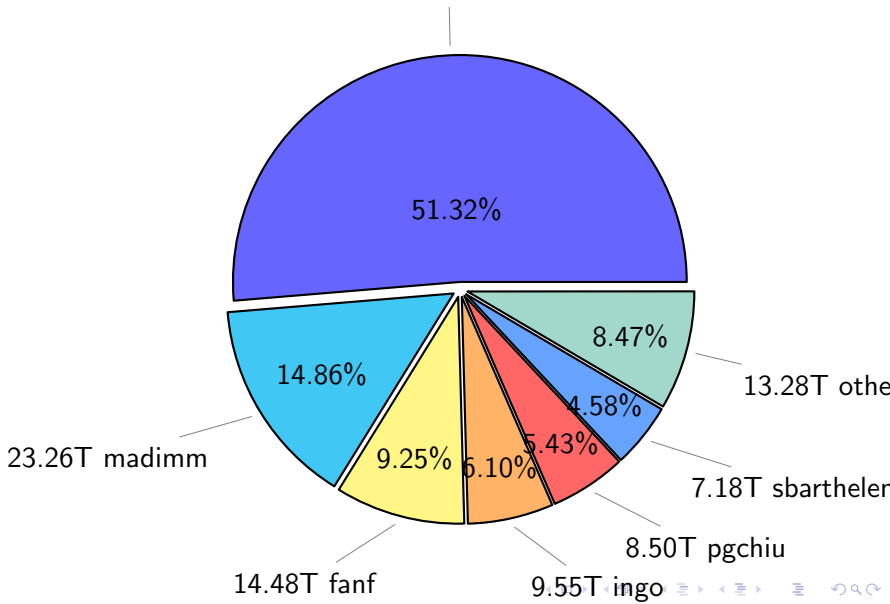

NS9039K total disk usage

Total size: 571.88T
103.53T ywang

NS9039K file types usage

NS9039K history files usage

Total size: 241.43T

NS9039K restart files usage

Total size: 156.59T
80.35T ywang

NS9039K misc files usage

Total size: 173.86T
26.10T skoseki

NS9039K total compressed

NS9039K uncompressed files usage

Total size: 409.35T
70.08T feili

NS9039K NorCPM/cases/*

No data

NS9039K shared/*

No data