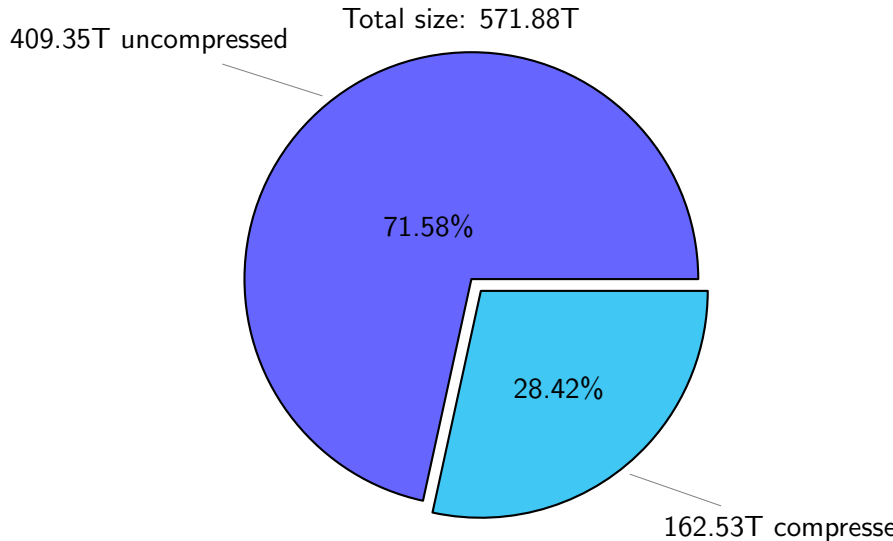

NS9039K total disk usage

Total size: 571.88T
103.53T ywang

NS9039K file types usage

NS9039K history files usage

Total size: 241.43T

NS9039K restart files usage

Total size: 156.59T
80.35T ywang

NS9039K misc files usage

Total size: 173.86T
26.10T skoseki

NS9039K total compressed

NS9039K uncompressed files usage

Total size: 409.35T
70.08T feili

NS9039K NorCPM/cases/*

No data

NS9039K shared/*

No data