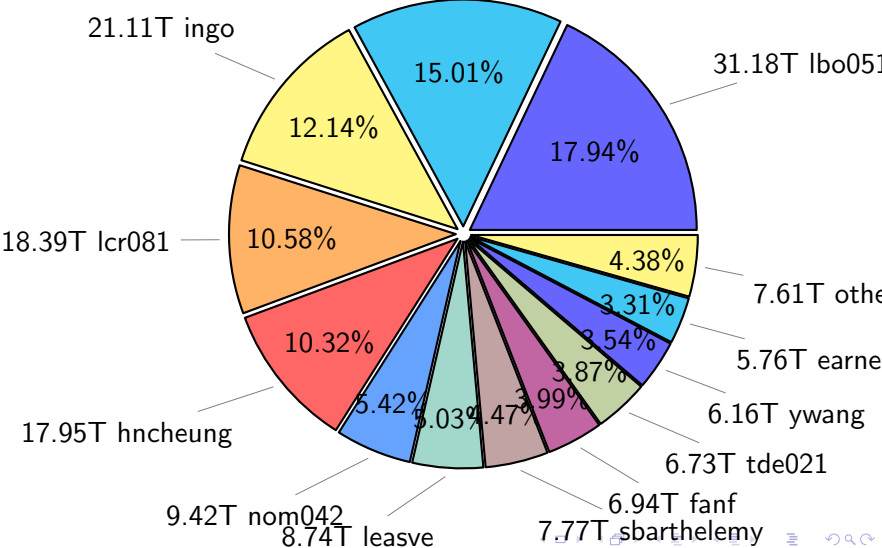

NS9039K total disk usage

Total size: 571.88T
103.53T ywang

NS9039K file types usage

NS9039K history files usage

Total size: 241.43T

NS9039K restart files usage

Total size: 156.59T
80.35T ywang

NS9039K misc files usage

Total size: 173.86T
26.10T skoseki

NS9039K total compressed

NS9039K uncompressed files usage

Total size: 409.35T
70.08T feili

NS9039K NorCPM/cases/*

No data

NS9039K shared/*

No data