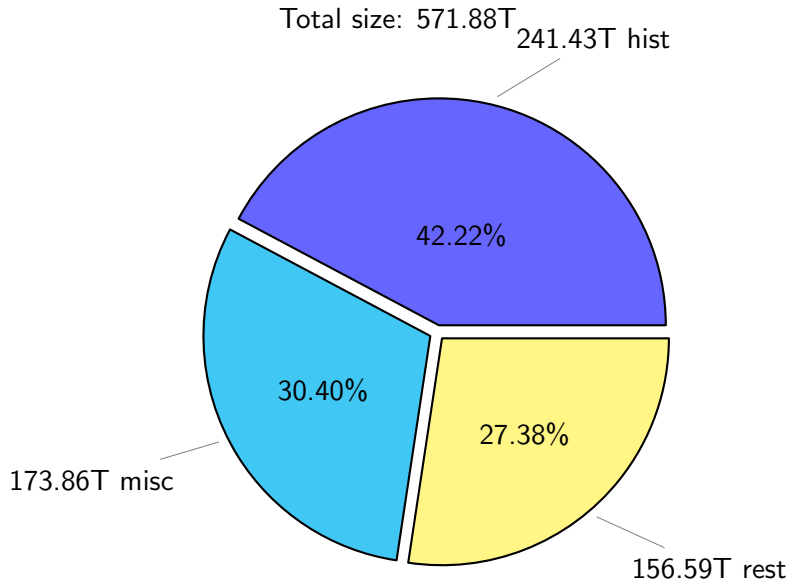

NS9039K disk usage

May 9, 2021

notes:

- ▶ Excluded directories: ".snapshot", ".afm", ".ptrash".
- ▶ Compressed file: file name end with "gz", "bz2", "tar", "zip" and NETCDF4 "nc"
- ▶ Restart files: path contains '/rest/'
- ▶ History files: path contains '/hist/'
- ▶ Items <3 % will be count as 'others'.
- ▶ Additional hard links are excluded.
- ▶ Monthly report: disk_ns9039k_YYYYMMDD.pdf
- ▶ Latest report: latest.pdf
- ▶ Ignored directories due to permission denied: filelist_classfy.err.txt
- ▶ Summary table: sizeTable.txt

NS9039K total disk usage

Total size: 571.88T
103.53T ywang

NS9039K file types usage

NS9039K history files usage

Total size: 241.43T

NS9039K restart files usage

Total size: 156.59T
80.35T ywang

NS9039K misc files usage

Total size: 173.86T
26.10T skoseki

NS9039K total compressed

NS9039K uncompressed files usage

Total size: 409.35T
70.08T feili

NS9039K NorCPM/cases/*

No data

NS9039K shared/*

No data