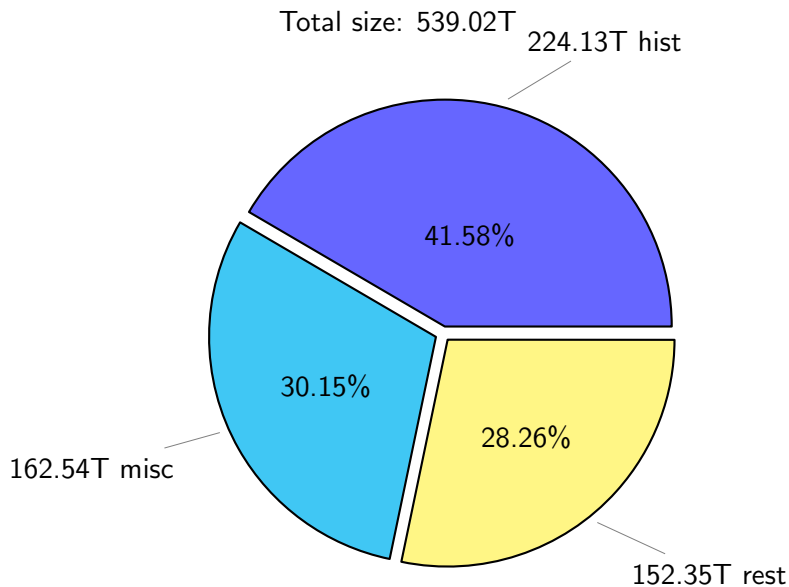

# NS9039K total disk usage

Total size: 539.02T  
93.34T ingo

# NS9039K history files usage

Total size: 224.13T

# NS9039K misc files usage

Total size: 162.54T  
25.89T skoseki

# NS9039K uncompressed files usage

Total size: 379.36T

NS9039K NorCPM/cases/\*

No data

NS9039K shared/\*

No data