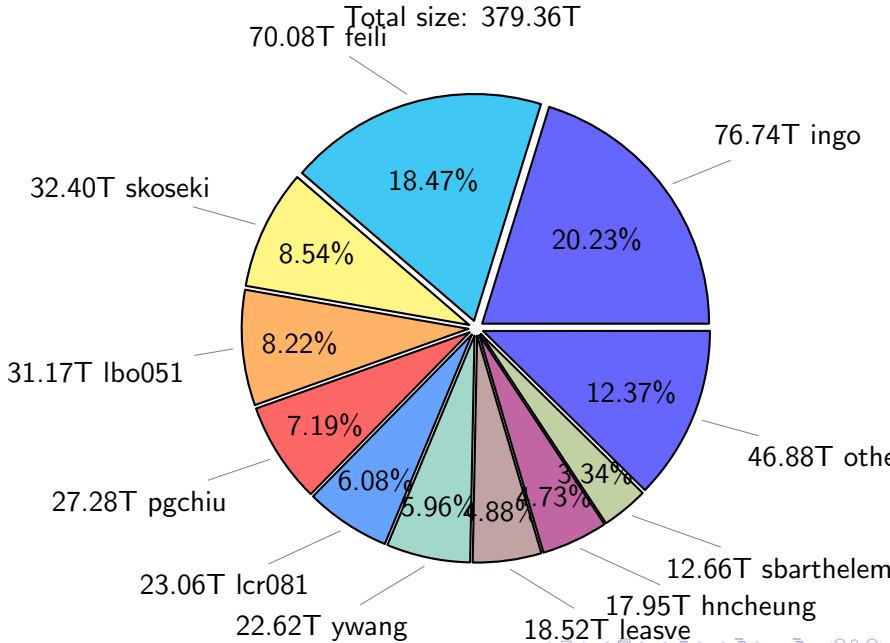

# NS9039K history files usage

Total size: 224.13T

# NS9039K restart files usage

Total size: 152.35T  
80.35T ywang

# NS9039K misc files usage

Total size: 162.54T  
25.89T skoseki

# NS9039K uncompressed files usage

Total size: 379.36T

NS9039K NorCPM/cases/\*

No data

NS9039K shared/\*

No data