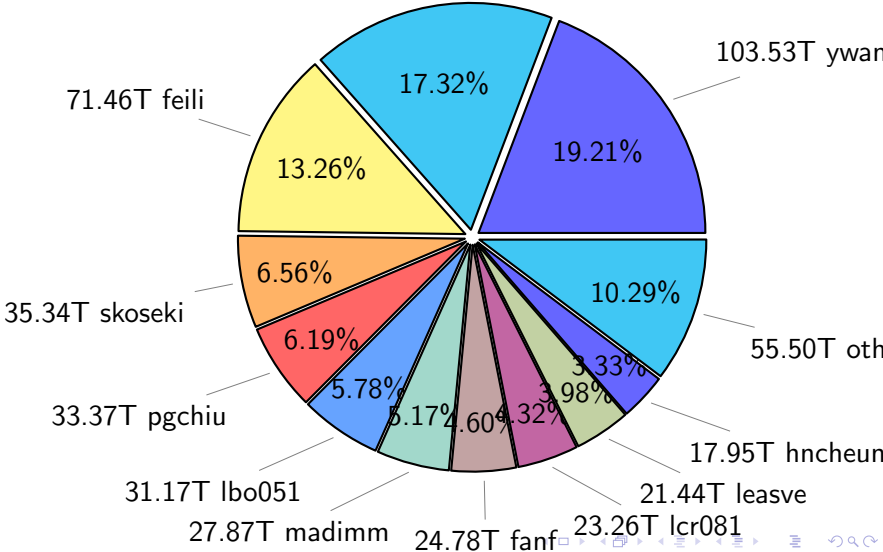

# NS9039K disk usage

April 18, 2021

notes:

- ▶ Excluded directories: ".snapshot", ".afm", ".ptrash".
- ▶ Compressed file: file name end with "gz", "bz2", "tar", "zip" and NETCDF4 "nc"
- ▶ Restart files: path contains '/rest/'
- ▶ History files: path contains '/hist/'
- ▶ Items <3 % will be count as 'others'.
- ▶ Additional hard links are excluded.
- ▶ Monthly report: disk\_ns9039k\_YYYYMMDD.pdf
- ▶ Latest report: latest.pdf
- ▶ Ignored directories due to permission denied: filelist\_classfy.err.txt
- ▶ Summary table: sizeTable.txt

# NS9039K total disk usage

Total size: 539.02T  
93.34T ingo

# NS9039K history files usage

Total size: 224.13T