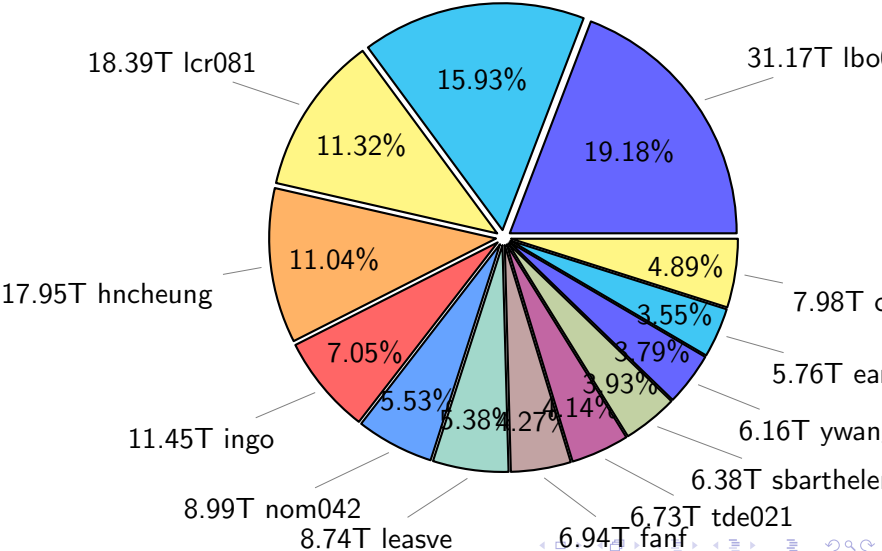

NS9039K misc files usage

Total size: 162.54T
25.89T skoseki