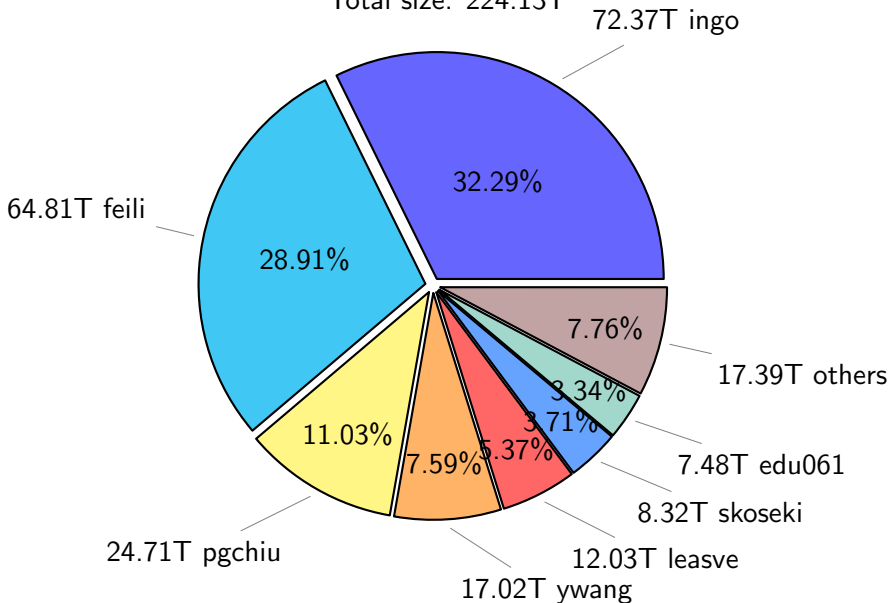

# NS9039K total disk usage

Total size: 539.02T  
93.34T ingo

# NS9039K history files usage

Total size: 224.13T

# NS9039K misc files usage

Total size: 162.54T  
25.89T skoseki

# NS9039K uncompressed files usage

Total size: 379.36T

NS9039K NorCPM/cases/\*

No data

NS9039K shared/\*

No data