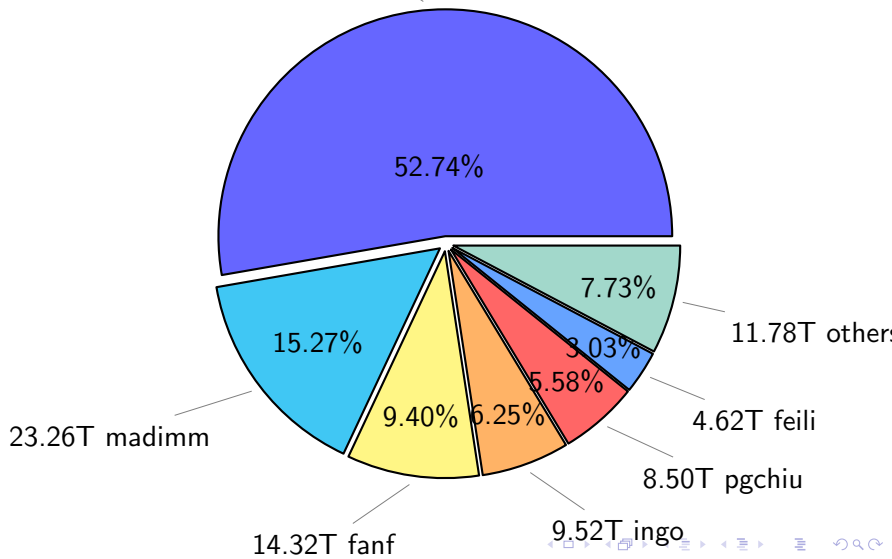

NS9039K restart files usage

Total size: 152.35T
80.35T ywang