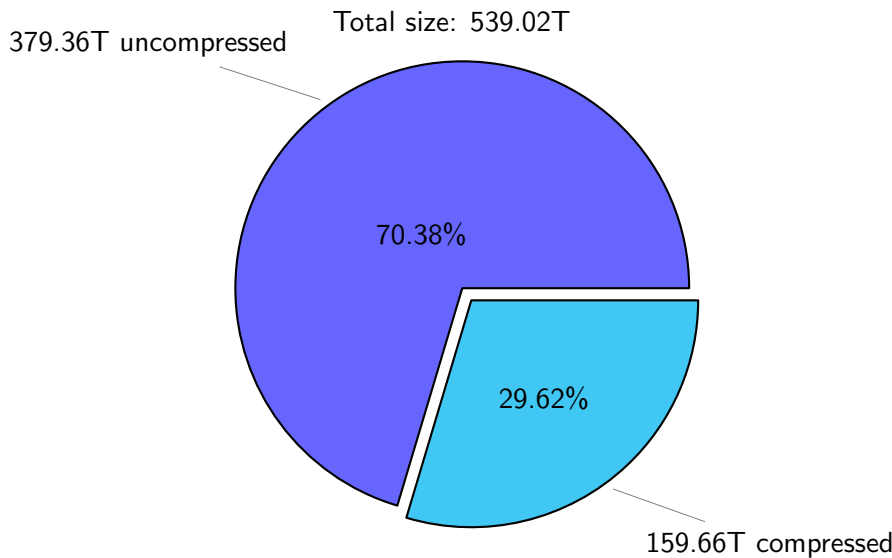

# NS9039K history files usage

Total size: 224.13T

# NS9039K restart files usage

Total size: 152.35T  
80.35T ywang

# NS9039K misc files usage

Total size: 162.54T  
25.89T skoseki

# NS9039K uncompressed files usage

Total size: 379.36T

NS9039K NorCPM/cases/\*

No data

NS9039K shared/\*

No data