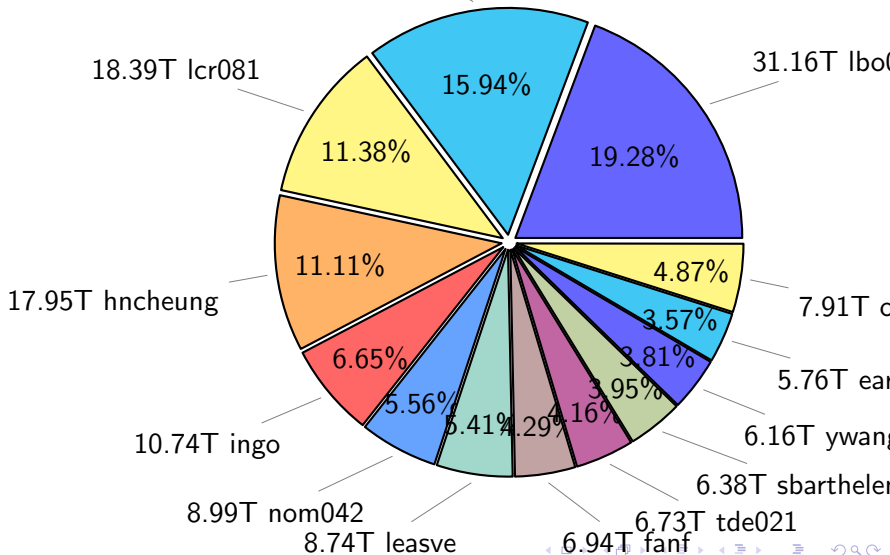

## NS9039K file types usage

# NS9039K history files usage

Total size: 222.48T

# NS9039K restart files usage

Total size: 151.55T  
80.35T ywang

# NS9039K misc files usage

Total size: 161.60T  
25.75T skoseki