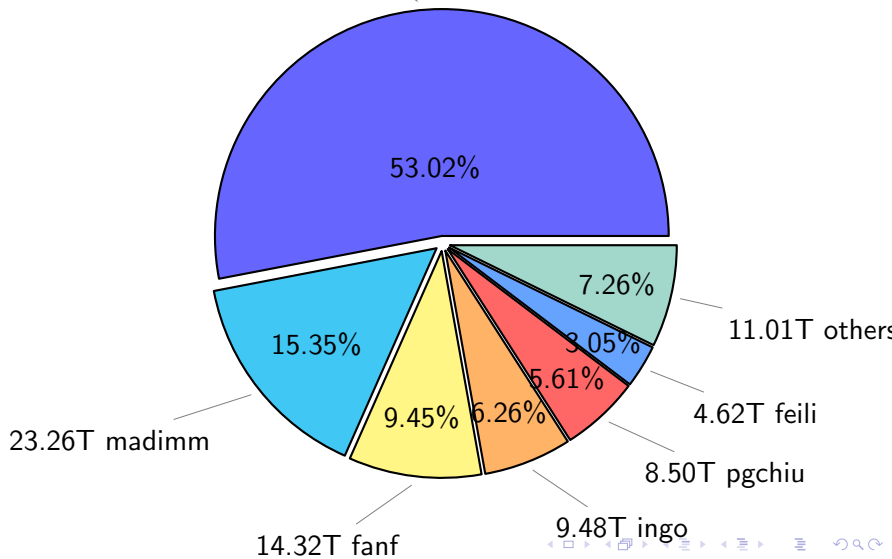

NS9039K restart files usage

Total size: 151.55T
80.35T ywang