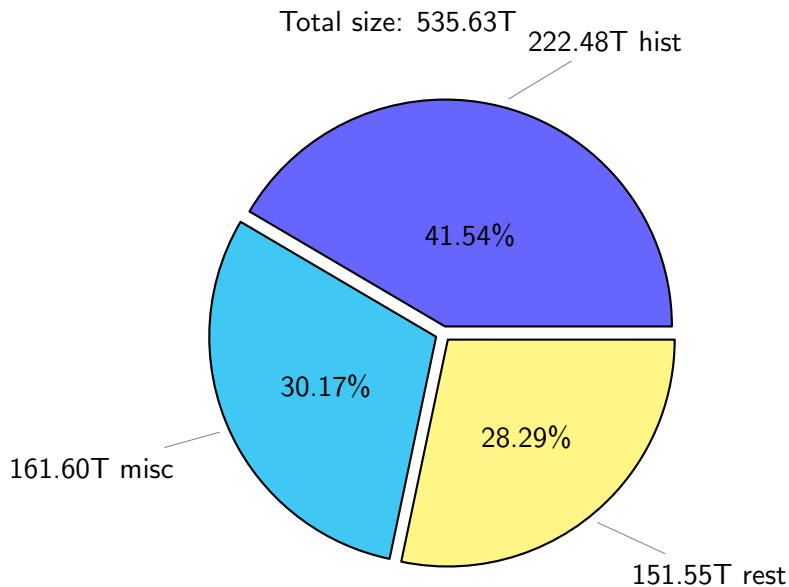

# NS9039K total disk usage

Total size: 535.63T  
91.40T ingo

# NS9039K history files usage

Total size: 222.48T

# NS9039K total compressed

376.01T uncompressed

Total size: 535.63T

159.63T compressed

# NS9039K uncompressed files usage

Total size: 376.01T

NS9039K NorCPM/cases/\*

No data

NS9039K shared/\*

No data