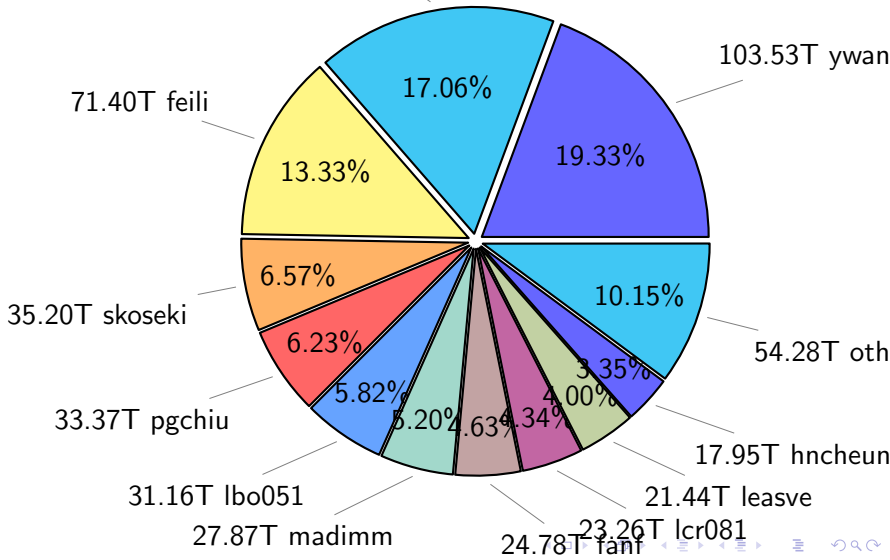

# NS9039K disk usage

April 11, 2021

notes:

- ▶ Excluded directories: ".snapshot", ".afm", ".ptrash".
- ▶ Compressed file: file name end with "gz", "bz2", "tar", "zip" and NETCDF4 "nc"
- ▶ Restart files: path contains '/rest/'
- ▶ History files: path contains '/hist/'
- ▶ Items <3 % will be count as 'others'.
- ▶ Additional hard links are excluded.
- ▶ Monthly report: disk\_ns9039k\_YYYYMMDD.pdf
- ▶ Latest report: latest.pdf
- ▶ Ignored directories due to permission denied: filelist\_classfy.err.txt
- ▶ Summary table: sizeTable.txt

# NS9039K total disk usage

Total size: 535.63T  
91.40T ingo

# NS9039K history files usage

Total size: 222.48T

# NS9039K uncompressed files usage

Total size: 376.01T

NS9039K NorCPM/cases/\*

No data

NS9039K shared/\*

No data