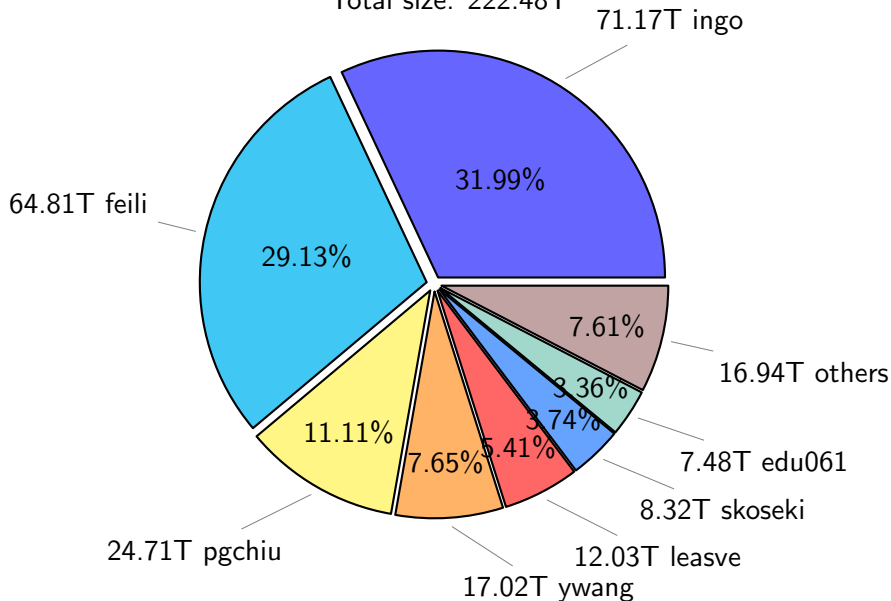

# NS9039K total disk usage

Total size: 535.63T  
91.40T ingo

# NS9039K history files usage

Total size: 222.48T

# NS9039K uncompressed files usage

Total size: 376.01T

NS9039K NorCPM/cases/\*

No data

NS9039K shared/\*

No data