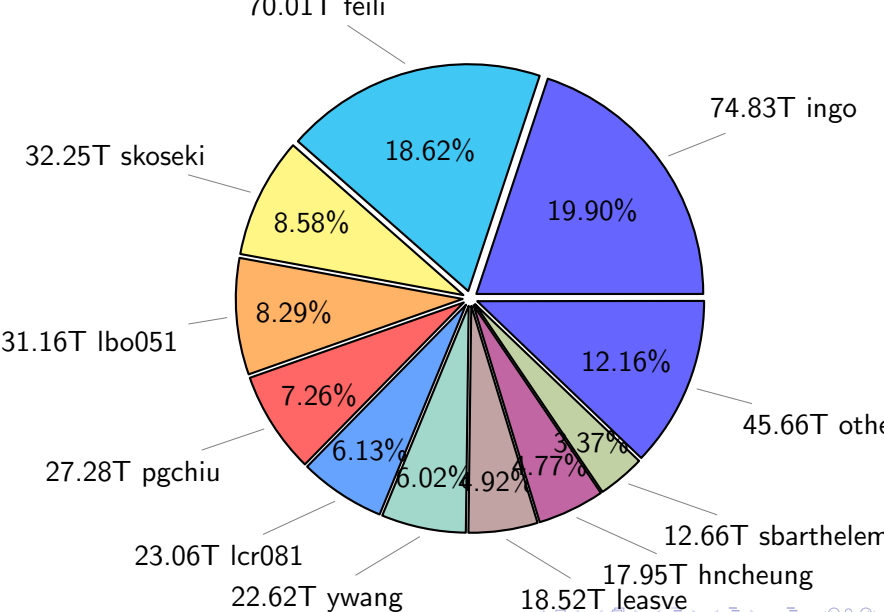

# NS9039K total compressed

376.01T uncompressed

Total size: 535.63T

159.63T compressed

# NS9039K uncompressed files usage

Total size: 376.01T

NS9039K NorCPM/cases/\*

No data

NS9039K shared/\*

No data