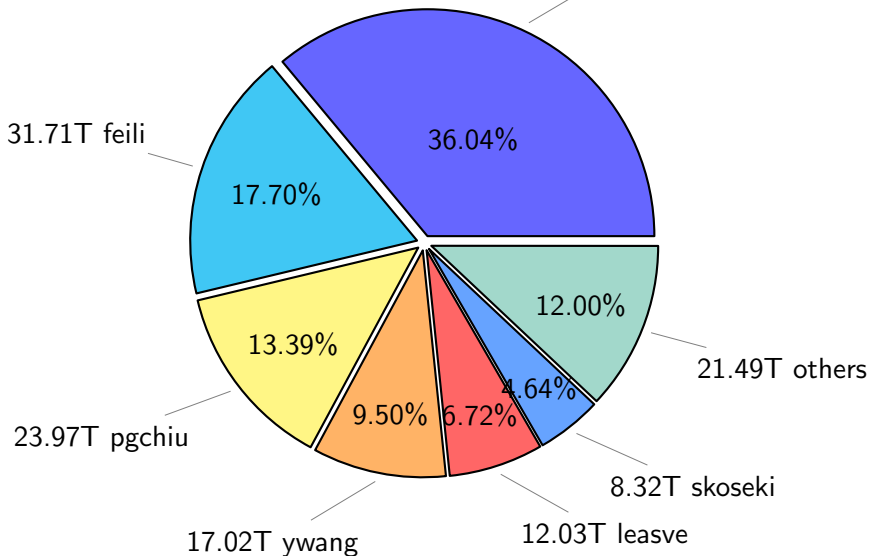

NS9039K total disk usage

Total size: 486.87T
84.78T ingo

NS9039K file types usage

NS9039K history files usage

Total size: 179.09T

64.55T ingo

NS9039K restart files usage

Total size: 149.28T
80.35T ywang

NS9039K misc files usage

Total size: 158.50T
skoseki

NS9039K total compressed

327.68T uncompressed

Total size: 486.87T

159.19T compressed

NS9039K uncompressed files usage

Total size: 327.68T
35.17T feili