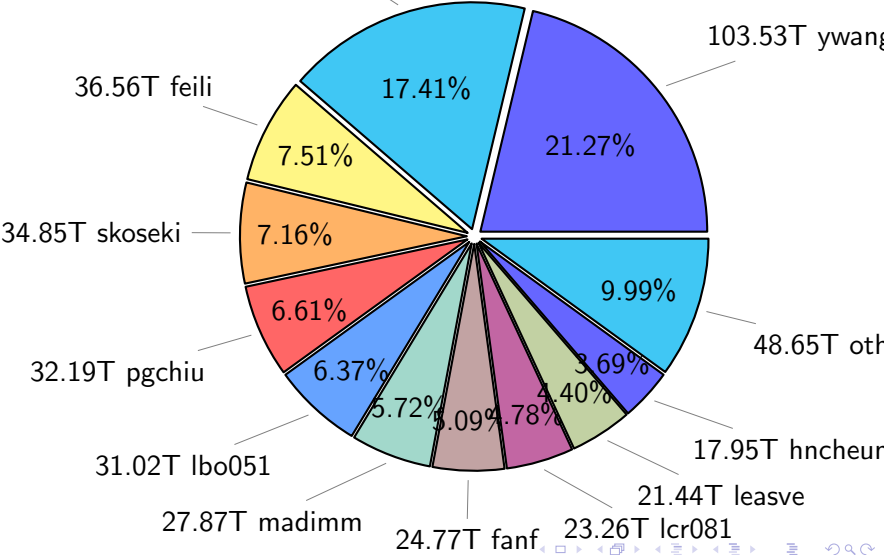

NS9039K disk usage

March 15, 2021

notes:

- ▶ Excluded directories: ".snapshot", ".afm", ".ptrash".
- ▶ Compressed file: file name end with "gz", "bz2", "tar", "zip" and NETCDF4 "nc"
- ▶ Restart files: path contains '/rest/'
- ▶ History files: path contains '/hist/'
- ▶ Items <3 % will be count as 'others'.
- ▶ Additional hard links are excluded.
- ▶ Monthly report: disk_ns9039k_YYYYMMDD.pdf
- ▶ Latest report: latest.pdf
- ▶ Ignored directories due to permission denied: filelist_classfy.err.txt
- ▶ Summary table: sizeTable.txt

NS9039K total disk usage

Total size: 486.87T
84.78T ingo

NS9039K file types usage

NS9039K history files usage

Total size: 179.09T

64.55T ingo

NS9039K restart files usage

Total size: 149.28T
80.35T ywang

NS9039K misc files usage

Total size: 158.50T
skoseki

NS9039K total compressed

327.68T uncompressed

Total size: 486.87T

159.19T compressed

NS9039K uncompressed files usage

Total size: 327.68T
35.17T feili