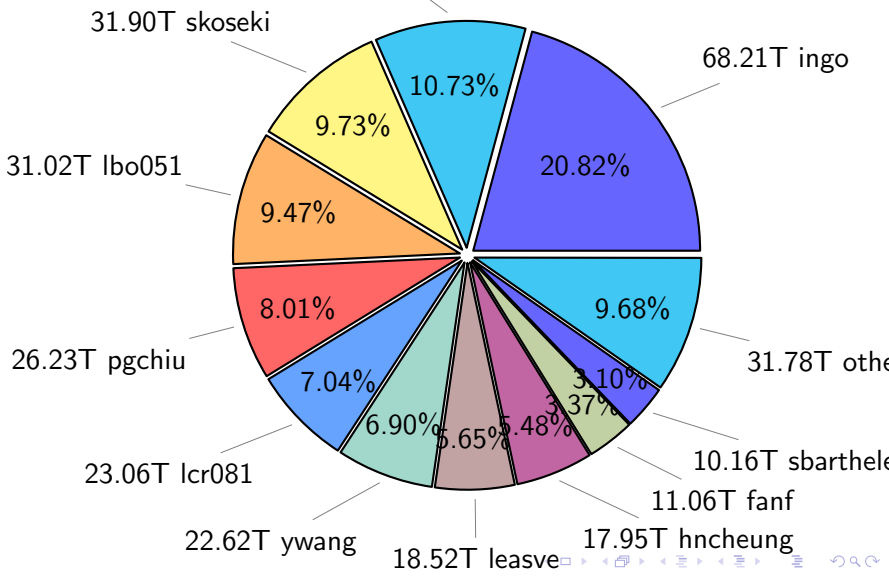

NS9039K total disk usage

Total size: 486.87T
84.78T ingo

NS9039K file types usage

NS9039K history files usage

Total size: 179.09T

64.55T ingo

NS9039K restart files usage

Total size: 149.28T
80.35T ywang

NS9039K misc files usage

Total size: 158.50T
skoseki

NS9039K total compressed

327.68T uncompressed

Total size: 486.87T

159.19T compressed

NS9039K uncompressed files usage

Total size: 327.68T
35.17T feili

NS9039K NorCPM/cases/*

No data

NS9039K shared/*

No data