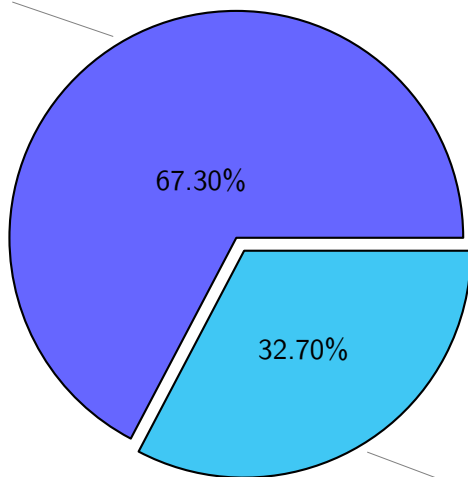

NS9039K total disk usage

Total size: 486.87T
84.78T ingo

NS9039K file types usage

NS9039K history files usage

Total size: 179.09T

64.55T ingo

NS9039K restart files usage

Total size: 149.28T
80.35T ywang

NS9039K misc files usage

Total size: 158.50T
skoseki

NS9039K total compressed

327.68T uncompressed

Total size: 486.87T

159.19T compressed

NS9039K uncompressed files usage

Total size: 327.68T
35.17T feili