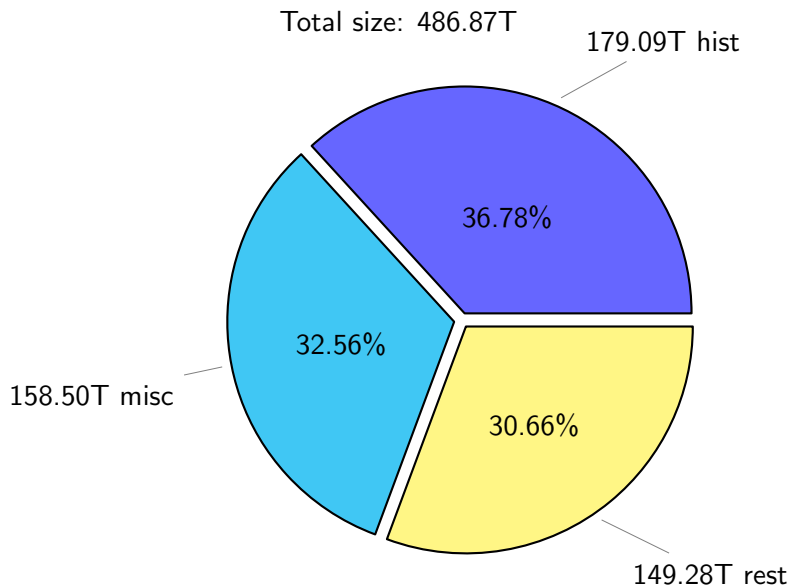

NS9039K disk usage

March 15, 2021

notes:

- ▶ Excluded directories: ".snapshot", ".afm", ".ptrash".
- ▶ Compressed file: file name end with "gz", "bz2", "tar", "zip" and NETCDF4 "nc"
- ▶ Restart files: path contains '/rest/'
- ▶ History files: path contains '/hist/'
- ▶ Items <3 % will be count as 'others'.
- ▶ Additional hard links are excluded.
- ▶ Monthly report: disk_ns9039k_YYYYMMDD.pdf
- ▶ Latest report: latest.pdf
- ▶ Ignored directories due to permission denied: filelist_classfy.err.txt
- ▶ Summary table: sizeTable.txt

NS9039K total disk usage

Total size: 486.87T
84.78T ingo

NS9039K file types usage

NS9039K history files usage

Total size: 179.09T

64.55T ingo

NS9039K restart files usage

Total size: 149.28T
80.35T ywang

NS9039K misc files usage

Total size: 158.50T
skoseki

NS9039K total compressed

327.68T uncompressed

Total size: 486.87T

159.19T compressed

NS9039K uncompressed files usage

Total size: 327.68T
35.17T feili