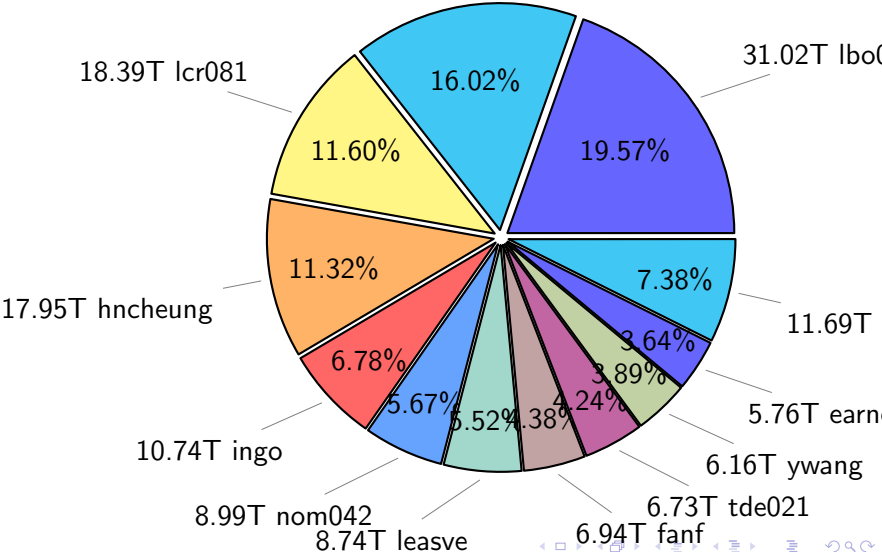

NS9039K total disk usage

Total size: 486.87T
84.78T ingo

NS9039K file types usage

NS9039K history files usage

Total size: 179.09T

64.55T ingo

NS9039K restart files usage

Total size: 149.28T
80.35T ywang

NS9039K misc files usage

Total size: 158.50T
skoseki

NS9039K total compressed

327.68T uncompressed

Total size: 486.87T

159.19T compressed

NS9039K uncompressed files usage

Total size: 327.68T
35.17T feili