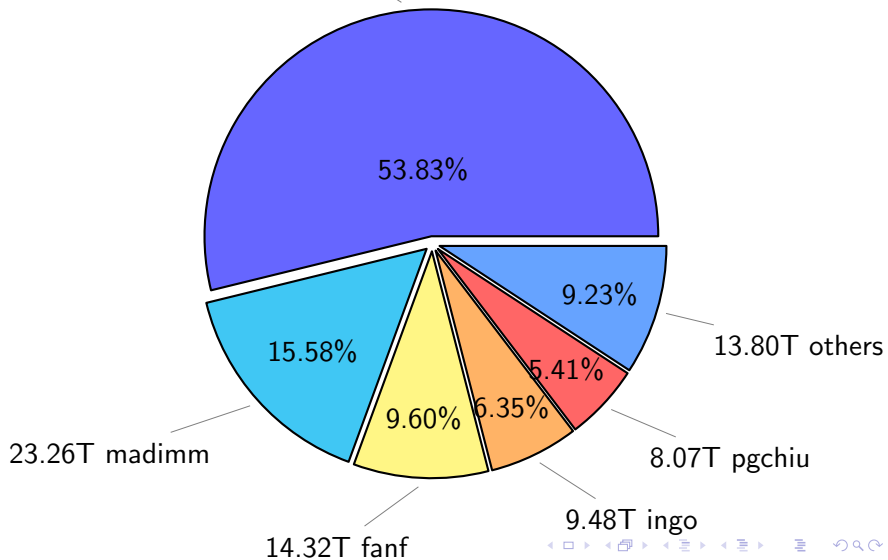

NS9039K total disk usage

Total size: 486.87T
84.78T ingo

NS9039K file types usage

NS9039K history files usage

Total size: 179.09T

64.55T ingo

NS9039K restart files usage

Total size: 149.28T
80.35T ywang

NS9039K misc files usage

Total size: 158.50T
skoseki

NS9039K total compressed

327.68T uncompressed

Total size: 486.87T

159.19T compressed

NS9039K uncompressed files usage

Total size: 327.68T
35.17T feili