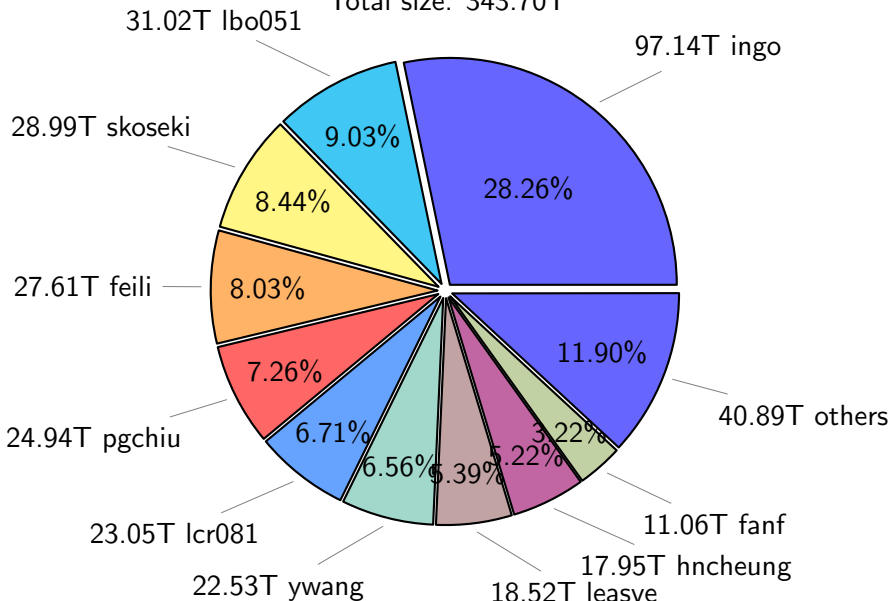

NS9039K uncompressed files usage

Total size: 343.70T