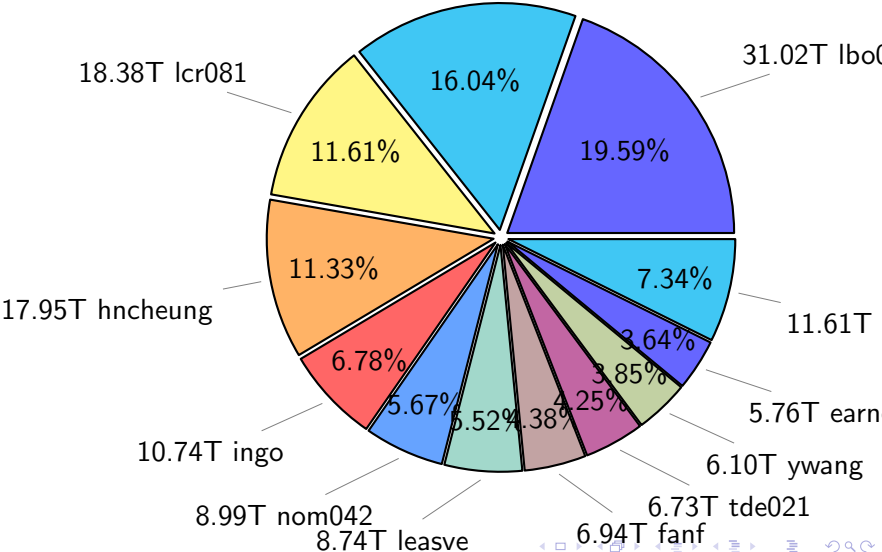

NS9039K misc files usage

Total size: 158.36T
skoseki