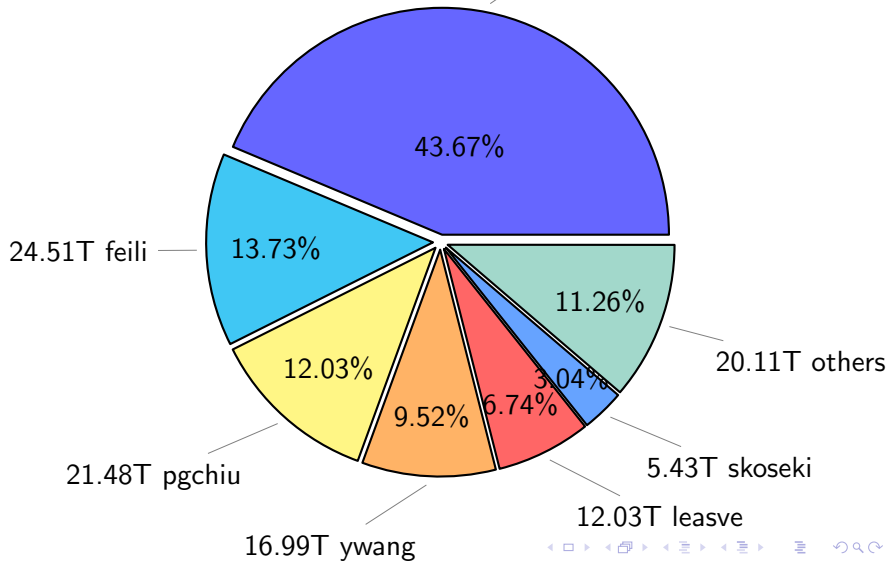

## NS9039K file types usage

Total size: 500.53T

178.50T hist

163.67T rest

158.36T misc

# NS9039K history files usage

Total size: 178.50T  
77.95T ingo