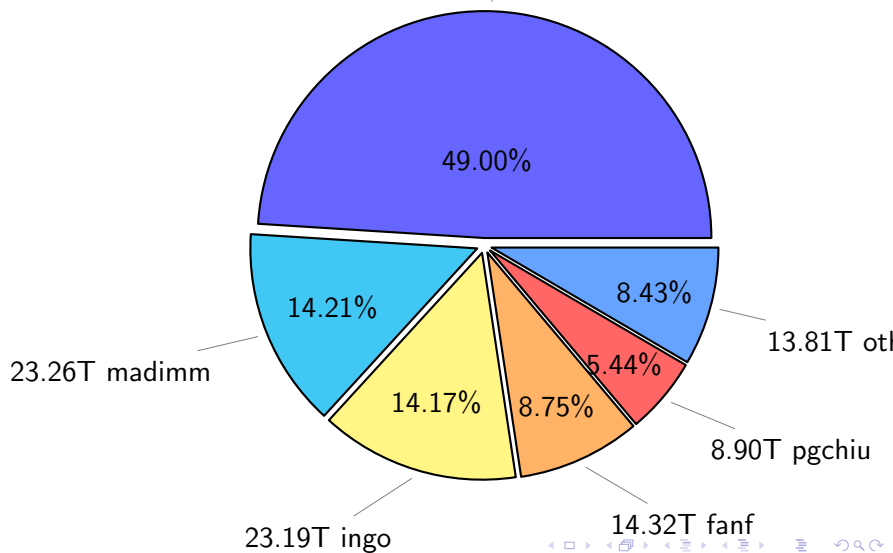

# NS9039K total disk usage

Total size: 500.53T

## NS9039K file types usage

Total size: 500.53T

178.50T hist

163.67T rest

158.36T misc

# NS9039K history files usage

Total size: 178.50T  
77.95T ingo

# NS9039K restart files usage

Total size: 163.67T  
80.19T ywang