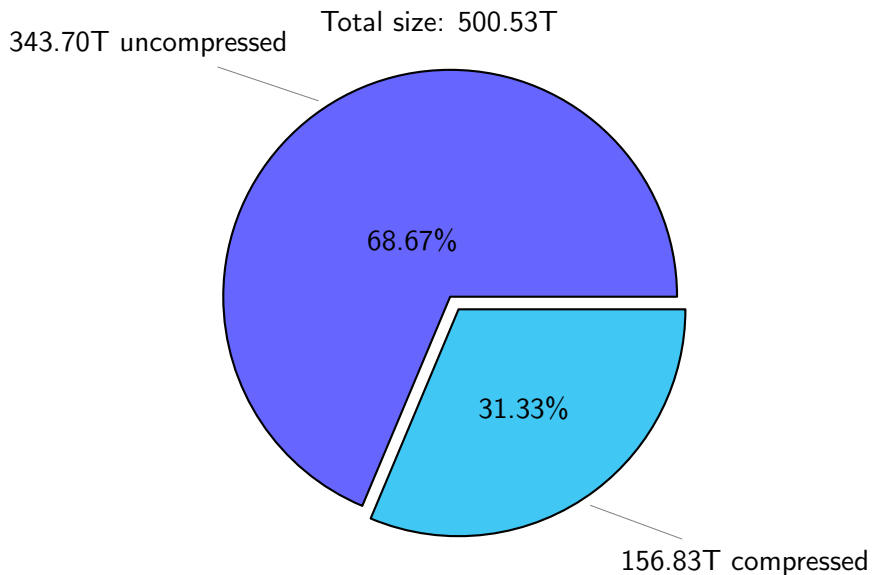

NS9039K total compressed