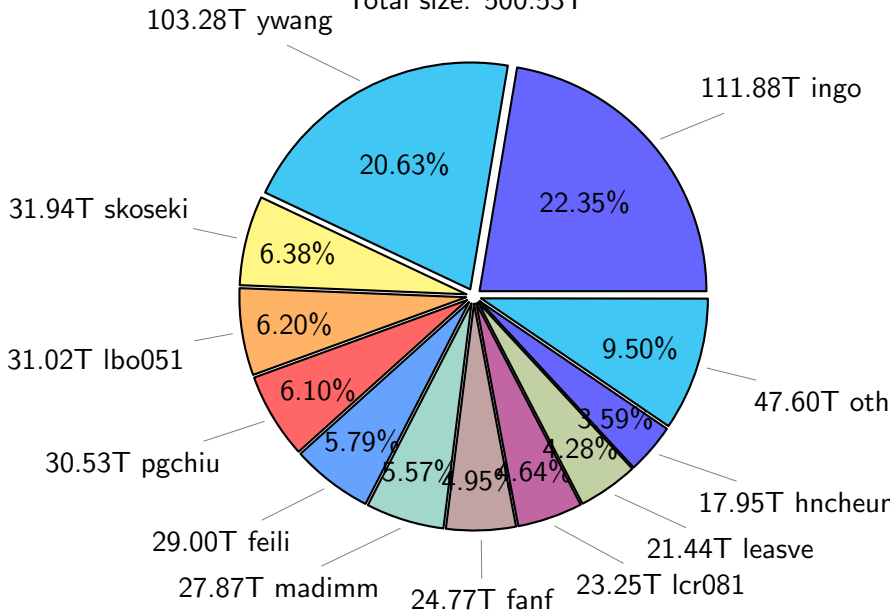

# NS9039K total disk usage

Total size: 500.53T

## NS9039K file types usage

Total size: 500.53T

178.50T hist

163.67T rest

158.36T misc

# NS9039K history files usage

Total size: 178.50T  
77.95T ingo

# NS9039K uncompressed files usage

Total size: 343.70T

NS9039K NorCPM/cases/\*

No data

NS9039K shared/\*

No data