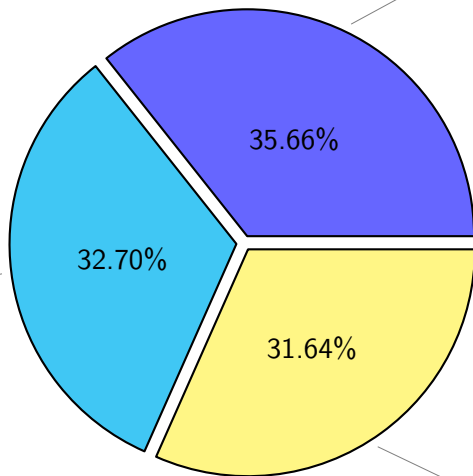

# NS9039K total disk usage

Total size: 500.53T

## NS9039K file types usage

Total size: 500.53T

178.50T hist

163.67T rest

158.36T misc

# NS9039K history files usage

Total size: 178.50T  
77.95T ingo