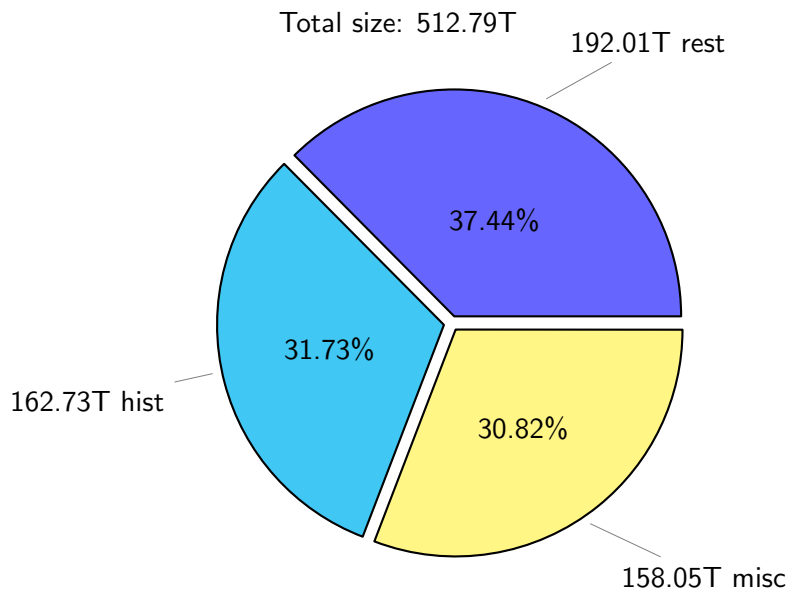

NS9039K disk usage

February 6, 2021

notes:

- ▶ Excluded directories: ".snapshot", ".afm", ".ptrash".
- ▶ Compressed file: file name end with "gz", "bz2", "tar", "zip" and NETCDF4 "nc"
- ▶ Restart files: path contains '/rest/'
- ▶ History files: path contains '/hist/'
- ▶ Items <3 % will be count as 'others'.
- ▶ Additional hard links are excluded.
- ▶ Monthly report: disk_ns9039k_YYYYMMDD.pdf
- ▶ Latest report: latest.pdf
- ▶ Ignored directories due to permission denied: filelist_classfy.err.txt
- ▶ Summary table: sizeTable.txt

NS9039K file types usage

NS9039K history files usage

Total size: 162.73T
70.63T ingo

NS9039K restart files usage

Total size: 192.01T
79.09T ywang

NS9039K misc files usage

Total size: 158.05T
skoseki

NS9039K total compressed

320.71T uncompressed

Total size: 512.79T

192.08T compressed

NS9039K uncompressed files usage

Total size: 320.71T

NS9039K NorCPM/cases/*

No data

NS9039K shared/*