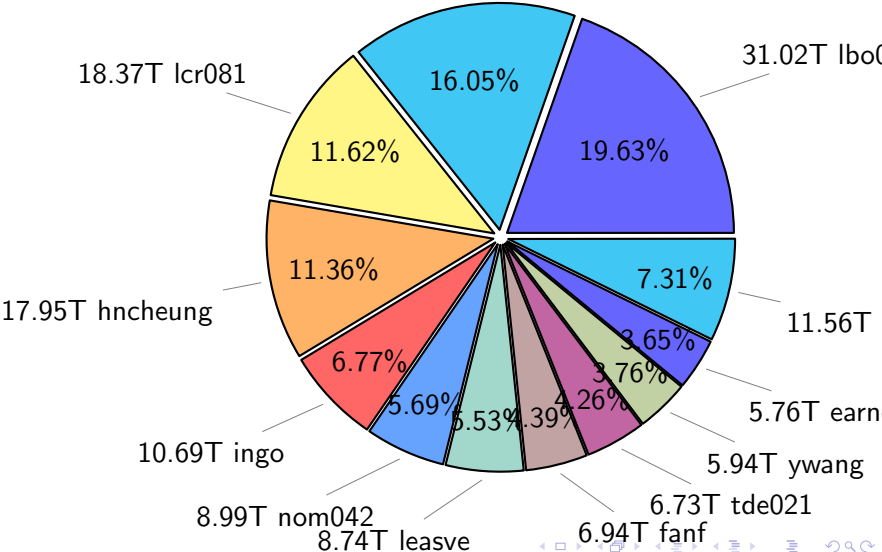

NS9039K file types usage

NS9039K history files usage

Total size: 162.73T
70.63T ingo

NS9039K restart files usage

Total size: 192.01T
79.09T ywang

NS9039K misc files usage

Total size: 158.05T
skoseki

NS9039K total compressed

320.71T uncompressed

Total size: 512.79T

192.08T compressed

NS9039K uncompressed files usage

Total size: 320.71T

NS9039K NorCPM/cases/*

No data

NS9039K shared/*