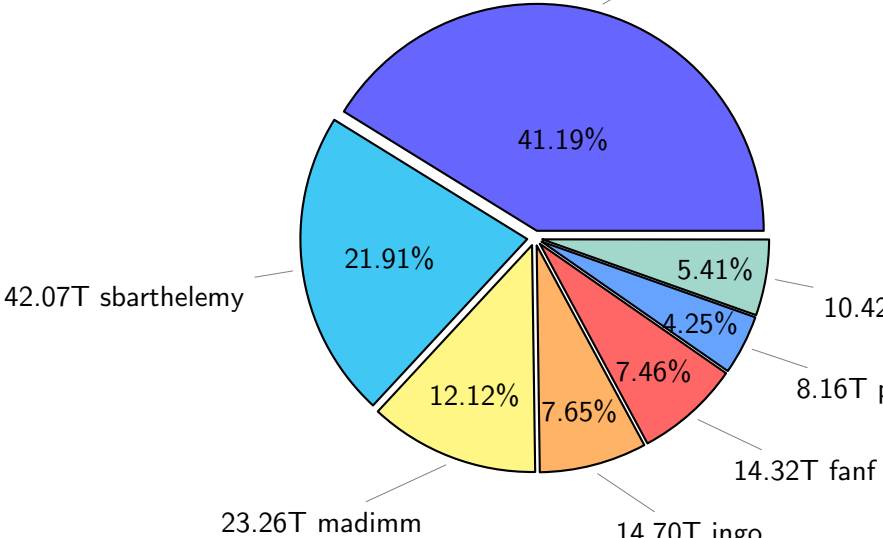

NS9039K file types usage

NS9039K history files usage

Total size: 162.73T
70.63T ingo

NS9039K restart files usage

Total size: 192.01T
79.09T ywang

NS9039K misc files usage

Total size: 158.05T
skoseki

NS9039K total compressed

320.71T uncompressed

Total size: 512.79T

192.08T compressed

NS9039K uncompressed files usage

Total size: 320.71T

NS9039K NorCPM/cases/*

No data

NS9039K shared/*