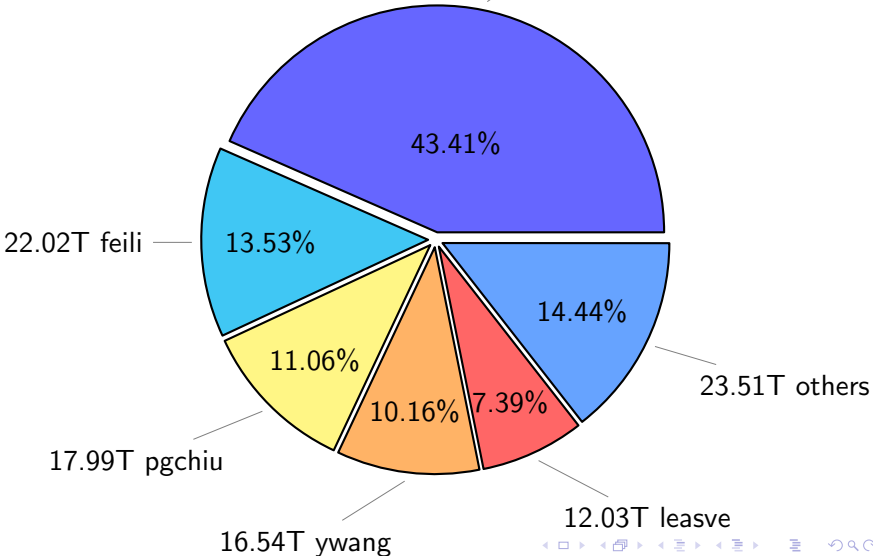

NS9039K disk usage

February 6, 2021

notes:

- ▶ Excluded directories: ".snapshot", ".afm", ".ptrash".
- ▶ Compressed file: file name end with "gz", "bz2", "tar", "zip" and NETCDF4 "nc"
- ▶ Restart files: path contains '/rest/'
- ▶ History files: path contains '/hist/'
- ▶ Items <3 % will be count as 'others'.
- ▶ Additional hard links are excluded.
- ▶ Monthly report: disk_ns9039k_YYYYMMDD.pdf
- ▶ Latest report: latest.pdf
- ▶ Ignored directories due to permission denied: filelist_classfy.err.txt
- ▶ Summary table: sizeTable.txt

NS9039K file types usage

NS9039K history files usage

Total size: 162.73T
70.63T ingo

NS9039K restart files usage

Total size: 192.01T
79.09T ywang

NS9039K misc files usage

Total size: 158.05T
skoseki

NS9039K total compressed

320.71T uncompressed

Total size: 512.79T

192.08T compressed

NS9039K uncompressed files usage

Total size: 320.71T

NS9039K NorCPM/cases/*

No data

NS9039K shared/*