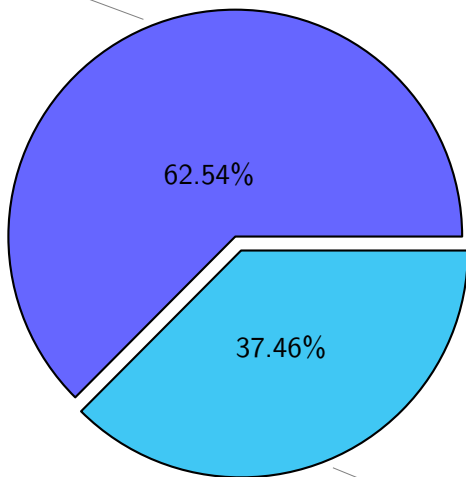

NS9039K file types usage

NS9039K history files usage

Total size: 162.73T
70.63T ingo

NS9039K restart files usage

Total size: 192.01T
79.09T ywang

NS9039K misc files usage

Total size: 158.05T
skoseki

NS9039K total compressed

320.71T uncompressed

Total size: 512.79T

192.08T compressed

NS9039K uncompressed files usage

Total size: 320.71T

NS9039K NorCPM/cases/*

No data

NS9039K shared/*