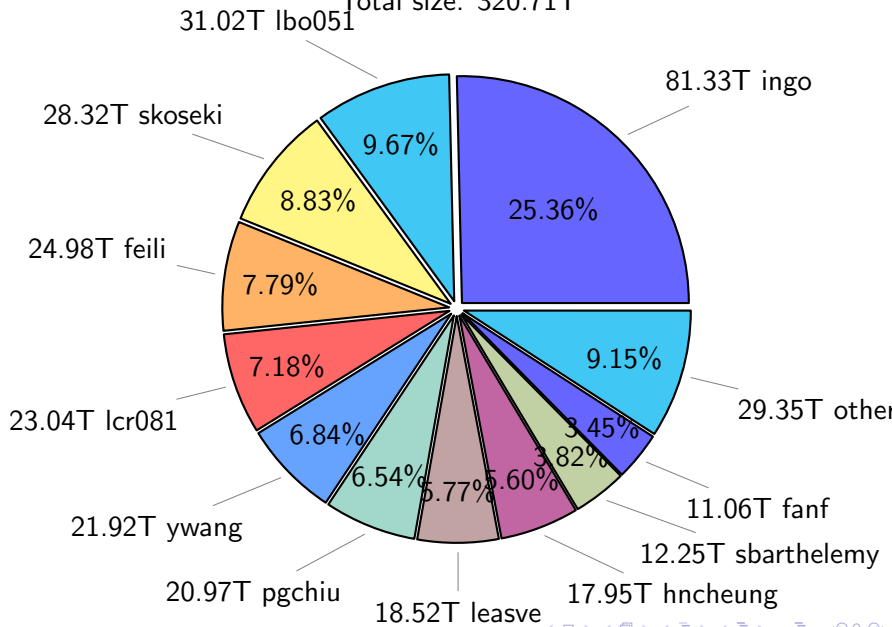

NS9039K file types usage

NS9039K history files usage

Total size: 162.73T
70.63T ingo

NS9039K restart files usage

Total size: 192.01T
79.09T ywang

NS9039K misc files usage

Total size: 158.05T
skoseki

NS9039K total compressed

320.71T uncompressed

Total size: 512.79T

192.08T compressed

NS9039K uncompressed files usage

Total size: 320.71T

NS9039K NorCPM/cases/*

No data

NS9039K shared/*