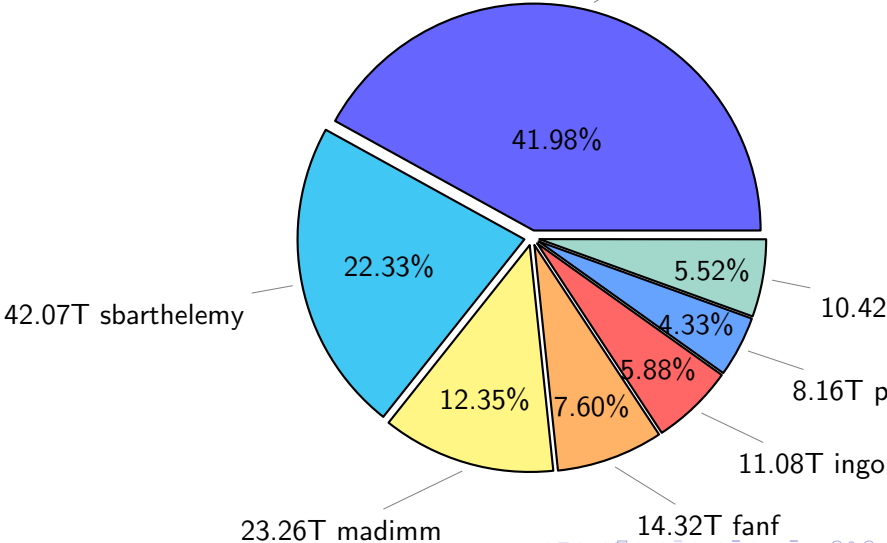

NS9039K total disk usage

Total size: 507.03T
90.27T ingo

NS9039K file types usage

NS9039K history files usage

Total size: 160.59T
68.49T ingo

NS9039K restart files usage

Total size: 188.39T
79.09T ywang

NS9039K misc files usage

Total size: 158.05T
skoseki

NS9039K total compressed

Total size: 507.03T
314.95T uncompressed

192.08T compressed

NS9039K uncompressed files usage

Total size: 314.95T

NS9039K NorCPM/cases/*

No data

NS9039K shared/*

No data