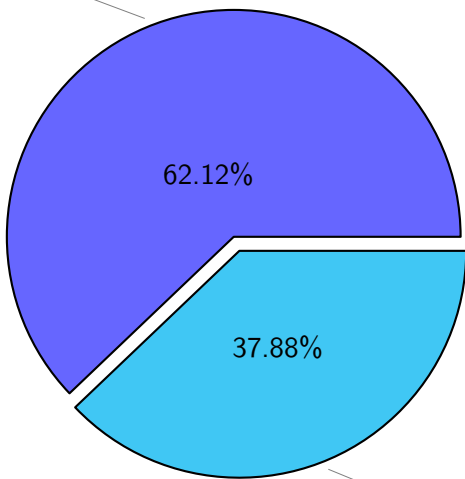

NS9039K total disk usage

Total size: 507.03T
90.27T ingo

NS9039K file types usage

NS9039K history files usage

Total size: 160.59T
68.49T ingo

NS9039K restart files usage

Total size: 188.39T
79.09T ywang

NS9039K misc files usage

Total size: 158.05T
skoseki

NS9039K total compressed

Total size: 507.03T
314.95T uncompressed

192.08T compressed

NS9039K uncompressed files usage

Total size: 314.95T

NS9039K NorCPM/cases/*

No data