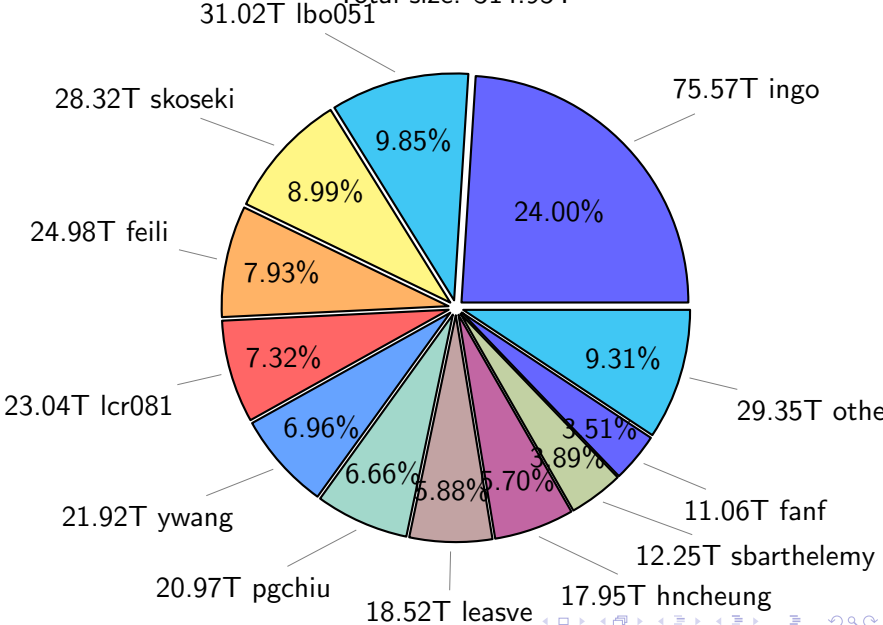

NS9039K total disk usage

Total size: 507.03T
90.27T ingo

NS9039K file types usage

NS9039K history files usage

Total size: 160.59T
68.49T ingo

NS9039K restart files usage

Total size: 188.39T
79.09T ywang

NS9039K misc files usage

Total size: 158.05T
skoseki

NS9039K total compressed

Total size: 507.03T
314.95T uncompressed

192.08T compressed

NS9039K uncompressed files usage

Total size: 314.95T

NS9039K NorCPM/cases/*

No data

NS9039K shared/*

No data