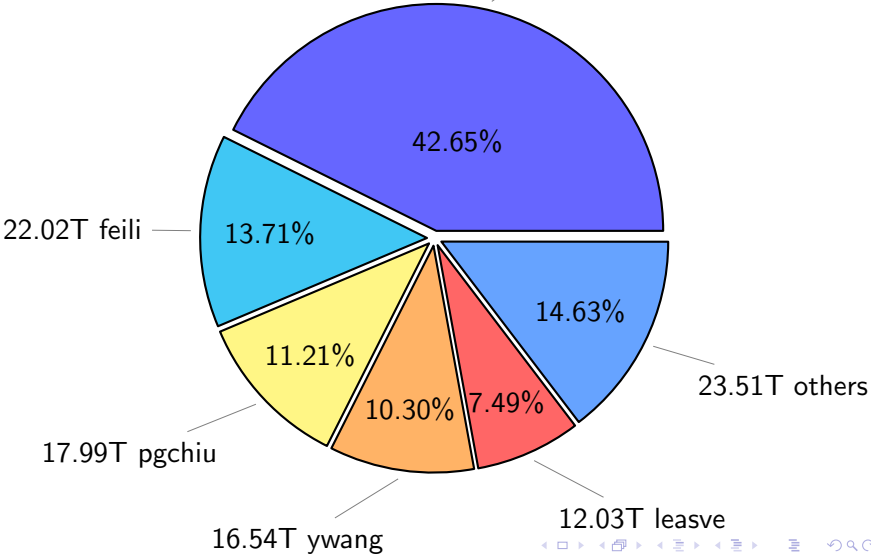

NS9039K total disk usage

Total size: 507.03T
90.27T ingo

NS9039K file types usage

NS9039K history files usage

Total size: 160.59T
68.49T ingo

NS9039K restart files usage

Total size: 188.39T
79.09T ywang

NS9039K misc files usage

Total size: 158.05T
skoseki

NS9039K total compressed

Total size: 507.03T
314.95T uncompressed

192.08T compressed

NS9039K uncompressed files usage

Total size: 314.95T

NS9039K NorCPM/cases/*

No data