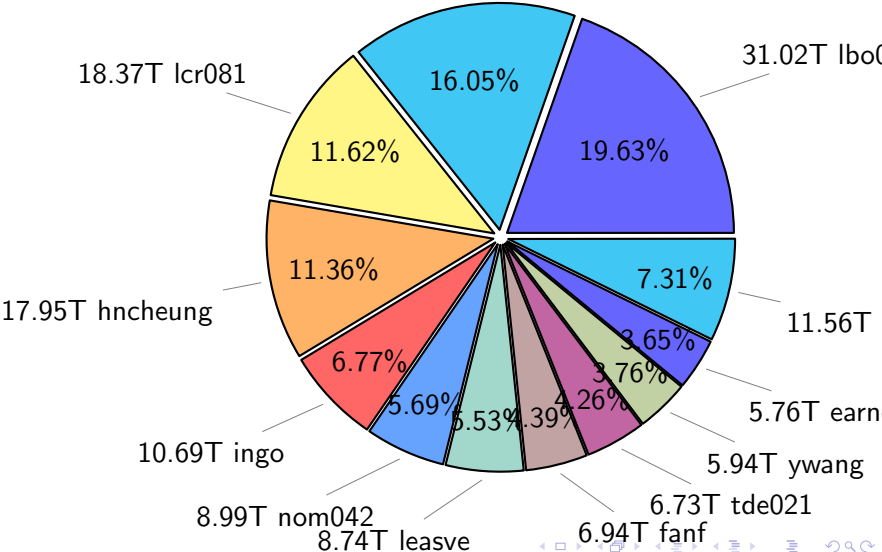

NS9039K total disk usage

Total size: 507.03T
90.27T ingo

NS9039K file types usage

NS9039K history files usage

Total size: 160.59T
68.49T ingo

NS9039K restart files usage

Total size: 188.39T
79.09T ywang

NS9039K misc files usage

Total size: 158.05T
skoseki

NS9039K total compressed

Total size: 507.03T
314.95T uncompressed

192.08T compressed

NS9039K uncompressed files usage

Total size: 314.95T

NS9039K NorCPM/cases/*

No data