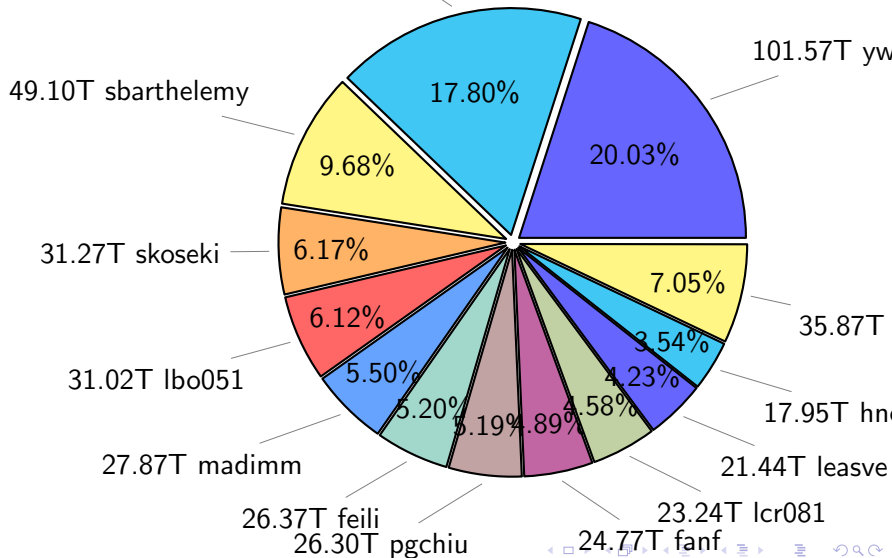

NS9039K disk usage

February 5, 2021

notes:

- ▶ Excluded directories: ".snapshot", ".afm", ".ptrash".
- ▶ Compressed file: file name end with "gz", "bz2", "tar", "zip" and NETCDF4 "nc"
- ▶ Restart files: path contains '/rest/'
- ▶ History files: path contains '/hist/'
- ▶ Items <3 % will be count as 'others'.
- ▶ Additional hard links are excluded.
- ▶ Monthly report: disk_ns9039k_YYYYMMDD.pdf
- ▶ Latest report: latest.pdf
- ▶ Ignored directories due to permission denied: filelist_classfy.err.txt
- ▶ Summary table: sizeTable.txt

NS9039K total disk usage

Total size: 507.03T
90.27T ingo

NS9039K file types usage

NS9039K history files usage

Total size: 160.59T
68.49T ingo

NS9039K restart files usage

Total size: 188.39T
79.09T ywang

NS9039K misc files usage

Total size: 158.05T
skoseki

NS9039K total compressed

Total size: 507.03T
314.95T uncompressed

192.08T compressed

NS9039K uncompressed files usage

Total size: 314.95T

NS9039K NorCPM/cases/*

No data