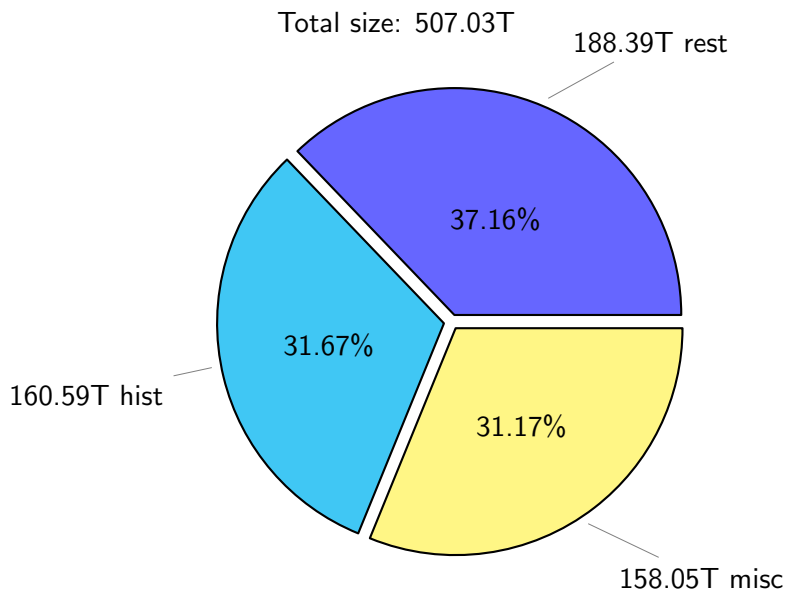

NS9039K disk usage

February 5, 2021

notes:

- ▶ Excluded directories: ".snapshot", ".afm", ".ptrash".
- ▶ Compressed file: file name end with "gz", "bz2", "tar", "zip" and NETCDF4 "nc"
- ▶ Restart files: path contains '/rest/'
- ▶ History files: path contains '/hist/'
- ▶ Items <3 % will be count as 'others'.
- ▶ Additional hard links are excluded.
- ▶ Monthly report: disk_ns9039k_YYYYMMDD.pdf
- ▶ Latest report: latest.pdf
- ▶ Ignored directories due to permission denied: filelist_classfy.err.txt
- ▶ Summary table: sizeTable.txt

NS9039K total disk usage

Total size: 507.03T
90.27T ingo

NS9039K file types usage

NS9039K history files usage

Total size: 160.59T
68.49T ingo

NS9039K restart files usage

Total size: 188.39T
79.09T ywang

NS9039K misc files usage

Total size: 158.05T
skoseki

NS9039K total compressed

Total size: 507.03T
314.95T uncompressed

192.08T compressed

NS9039K uncompressed files usage

Total size: 314.95T

NS9039K NorCPM/cases/*

No data