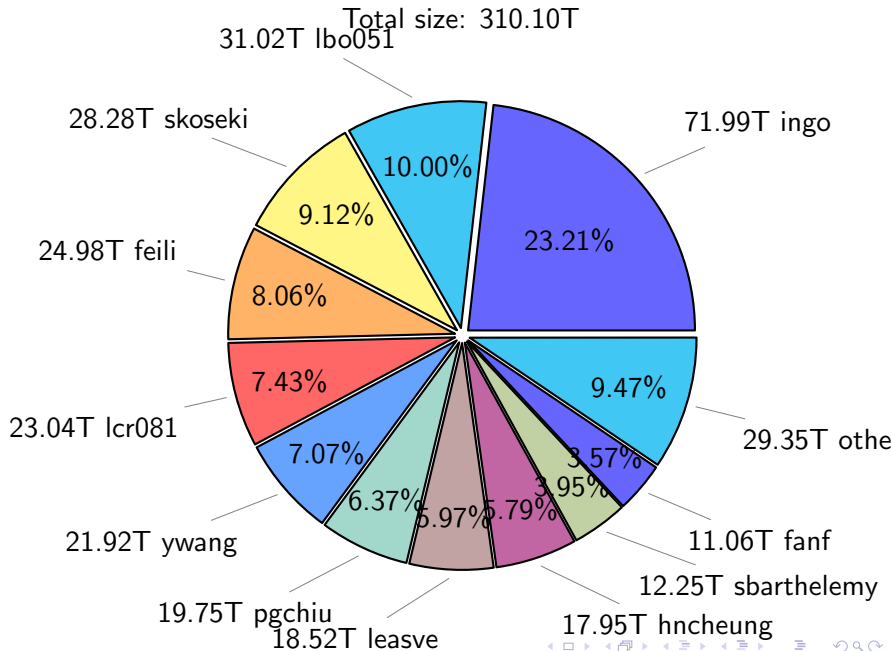

NS9039K total disk usage

Total size: 502.18T
86.68T ingo

NS9039K file types usage

NS9039K history files usage

Total size: 156.37T

65.31T ingo

NS9039K restart files usage

Total size: 187.81T
79.09T ywang

NS9039K misc files usage

Total size: 158.01T
skoseki

NS9039K total compressed

Total size: 502.18T
310.10T uncompressed

192.08T compressed

NS9039K uncompressed files usage

Total size: 310.10T

NS9039K NorCPM/cases/*

No data

NS9039K shared/*

No data