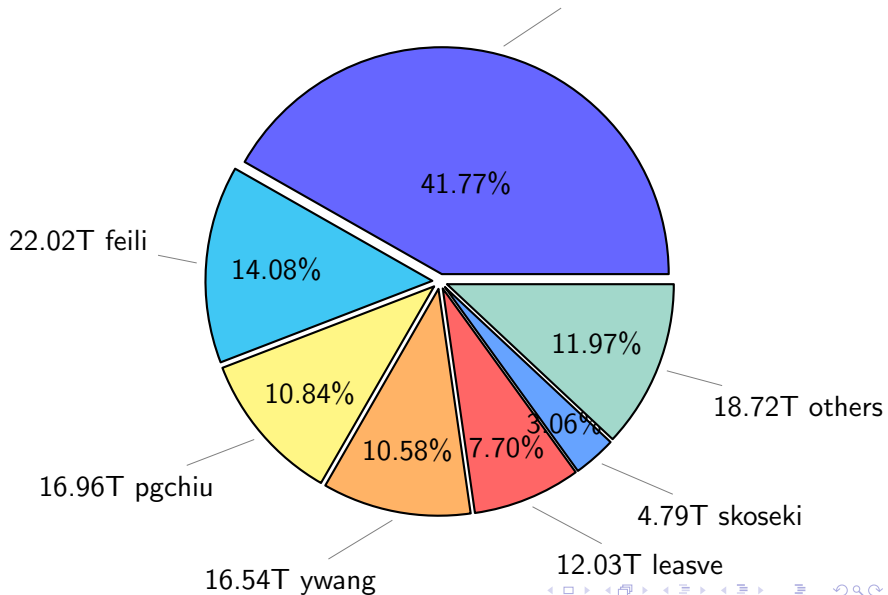

NS9039K total disk usage

Total size: 502.18T
86.68T ingo

NS9039K file types usage

NS9039K history files usage

Total size: 156.37T

65.31T ingo

NS9039K restart files usage

Total size: 187.81T
79.09T ywang

NS9039K misc files usage

Total size: 158.01T
skoseki

NS9039K total compressed

Total size: 502.18T
310.10T uncompressed

192.08T compressed

NS9039K uncompressed files usage

Total size: 310.10T

NS9039K NorCPM/cases/*