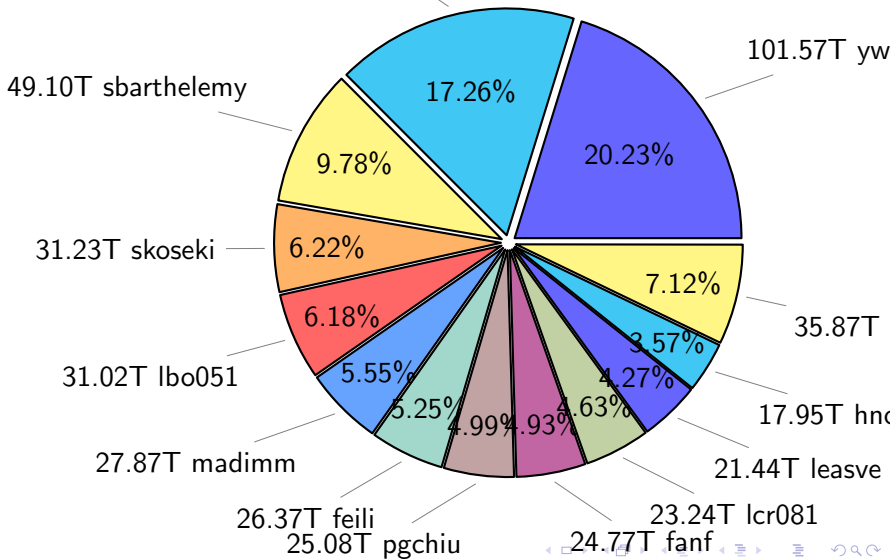

NS9039K disk usage

February 4, 2021

notes:

- ▶ Excluded directories: ".snapshot", ".afm", ".ptrash".
- ▶ Compressed file: file name end with "gz", "bz2", "tar", "zip" and NETCDF4 "nc"
- ▶ Restart files: path contains '/rest/'
- ▶ History files: path contains '/hist/'
- ▶ Items <3 % will be count as 'others'.
- ▶ Additional hard links are excluded.
- ▶ Monthly report: disk_ns9039k_YYYYMMDD.pdf
- ▶ Latest report: latest.pdf
- ▶ Ignored directories due to permission denied: filelist_classfy.err.txt
- ▶ Summary table: sizeTable.txt

NS9039K total disk usage

Total size: 502.18T
86.68T ingo

NS9039K file types usage

NS9039K history files usage

Total size: 156.37T

65.31T ingo

NS9039K restart files usage

Total size: 187.81T
79.09T ywang

NS9039K misc files usage

Total size: 158.01T
skoseki

NS9039K total compressed

Total size: 502.18T
310.10T uncompressed

192.08T compressed

NS9039K uncompressed files usage

Total size: 310.10T

NS9039K NorCPM/cases/*