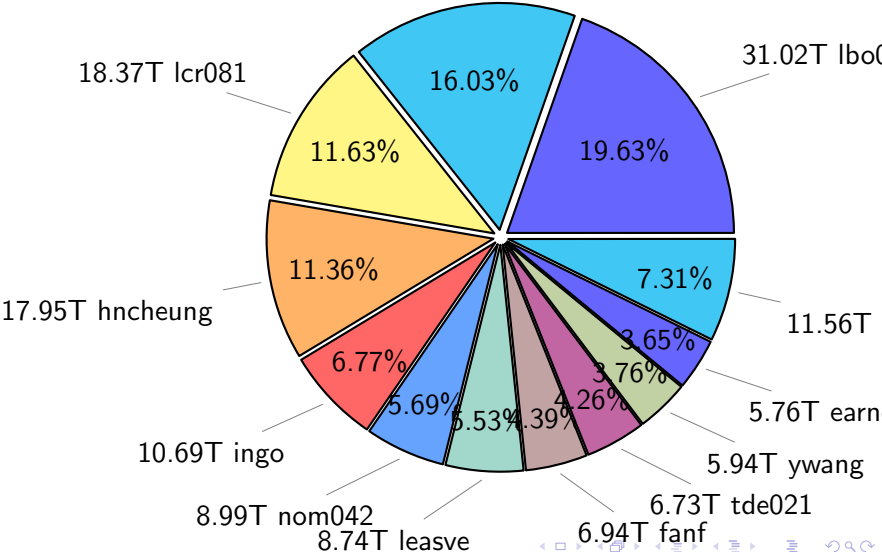

NS9039K total disk usage

Total size: 502.18T
86.68T ingo

NS9039K file types usage

NS9039K history files usage

Total size: 156.37T

65.31T ingo

NS9039K restart files usage

Total size: 187.81T
79.09T ywang

NS9039K misc files usage

Total size: 158.01T
skoseki

NS9039K total compressed

Total size: 502.18T
310.10T uncompressed

192.08T compressed

NS9039K uncompressed files usage

Total size: 310.10T

NS9039K NorCPM/cases/*