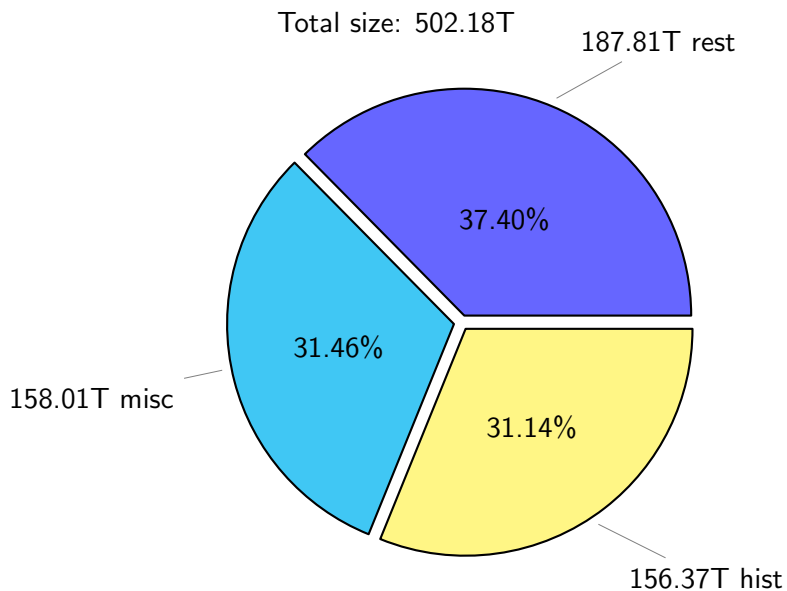

NS9039K disk usage

February 4, 2021

notes:

- ▶ Excluded directories: ".snapshot", ".afm", ".ptrash".
- ▶ Compressed file: file name end with "gz", "bz2", "tar", "zip" and NETCDF4 "nc"
- ▶ Restart files: path contains '/rest/'
- ▶ History files: path contains '/hist/'
- ▶ Items <3 % will be count as 'others'.
- ▶ Additional hard links are excluded.
- ▶ Monthly report: disk_ns9039k_YYYYMMDD.pdf
- ▶ Latest report: latest.pdf
- ▶ Ignored directories due to permission denied: filelist_classfy.err.txt
- ▶ Summary table: sizeTable.txt

NS9039K total disk usage

Total size: 502.18T
86.68T ingo

NS9039K file types usage

NS9039K history files usage

Total size: 156.37T

65.31T ingo

NS9039K restart files usage

Total size: 187.81T
79.09T ywang

NS9039K misc files usage

Total size: 158.01T
skoseki

NS9039K total compressed

Total size: 502.18T
310.10T uncompressed

192.08T compressed

NS9039K uncompressed files usage

Total size: 310.10T

NS9039K NorCPM/cases/*