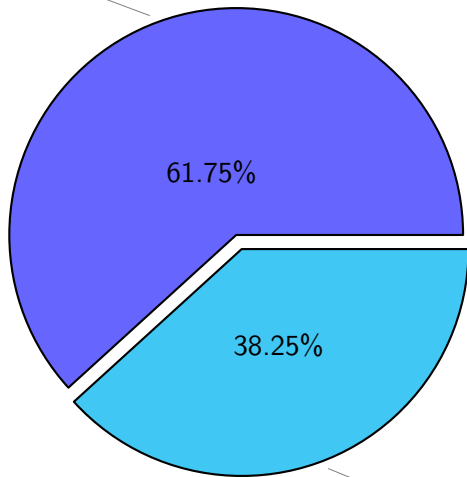

NS9039K total disk usage

Total size: 502.18T
86.68T ingo

NS9039K file types usage

NS9039K history files usage

Total size: 156.37T

65.31T ingo

NS9039K restart files usage

Total size: 187.81T
79.09T ywang

NS9039K misc files usage

Total size: 158.01T
skoseki

NS9039K total compressed

Total size: 502.18T
310.10T uncompressed

192.08T compressed

NS9039K uncompressed files usage

Total size: 310.10T

NS9039K NorCPM/cases/*