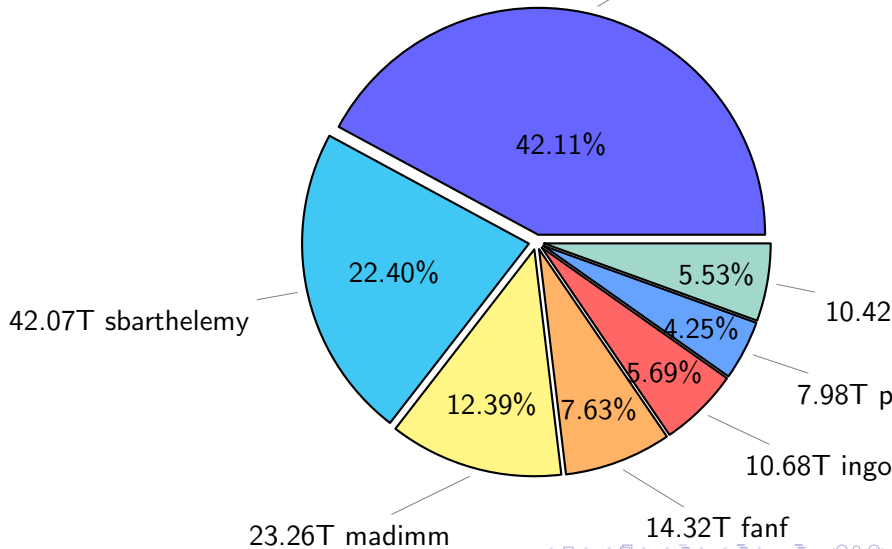

NS9039K total disk usage

Total size: 502.18T
86.68T ingo

NS9039K file types usage

NS9039K history files usage

Total size: 156.37T

65.31T ingo

NS9039K restart files usage

Total size: 187.81T
79.09T ywang

NS9039K misc files usage

Total size: 158.01T
skoseki

NS9039K total compressed

Total size: 502.18T
310.10T uncompressed

192.08T compressed

NS9039K uncompressed files usage

Total size: 310.10T

NS9039K NorCPM/cases/*

No data

NS9039K shared/*

No data