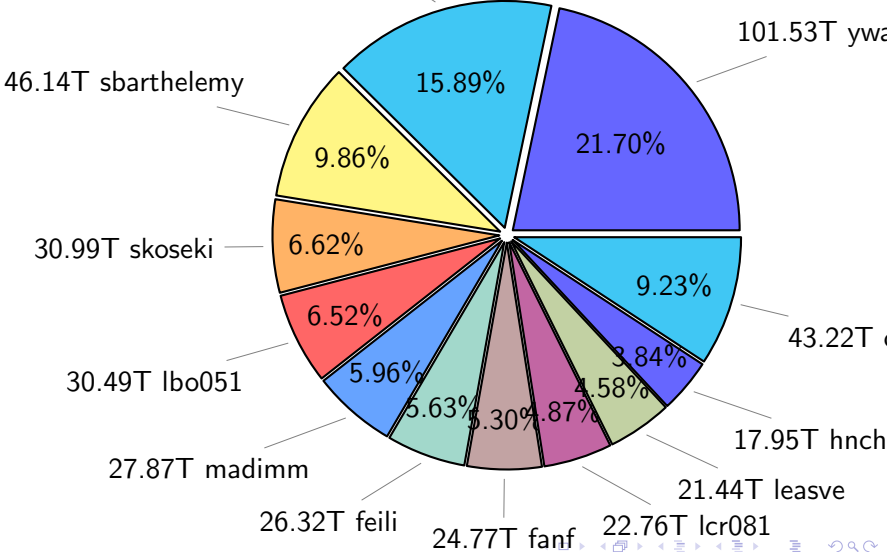

NS9039K disk usage

December 17, 2020

notes:

- ▶ Excluded directories: ".snapshot", ".afm", ".ptrash".
- ▶ Compressed file: file name end with "gz", "bz2", "tar", "zip" and NETCDF4 "nc"
- ▶ Restart files: path contains '/rest/'
- ▶ History files: path contains '/hist/'
- ▶ Items <3 % will be count as 'others'.
- ▶ Additional hard links are excluded.
- ▶ Monthly report: disk_ns9039k_YYYYMMDD.pdf
- ▶ Latest report: latest.pdf
- ▶ Ignored directories due to permission denied: filelist_classfy.err.txt
- ▶ Summary table: sizeTable.txt

NS9039K total disk usage

Total size: 467.81T
74.33T ingo

NS9039K file types usage

NS9039K history files usage

Total size: 128.87T

52.76T ingo

NS9039K restart files usage

Total size: 182.38T
79.09T ywang

NS9039K misc files usage

Total size: 156.55T

NS9039K total compressed

Total size: 467.81T
276.31T uncompressed

191.50T compressed

NS9039K uncompressed files usage

Total size: 276.31T

NS9039K NorCPM/cases/*