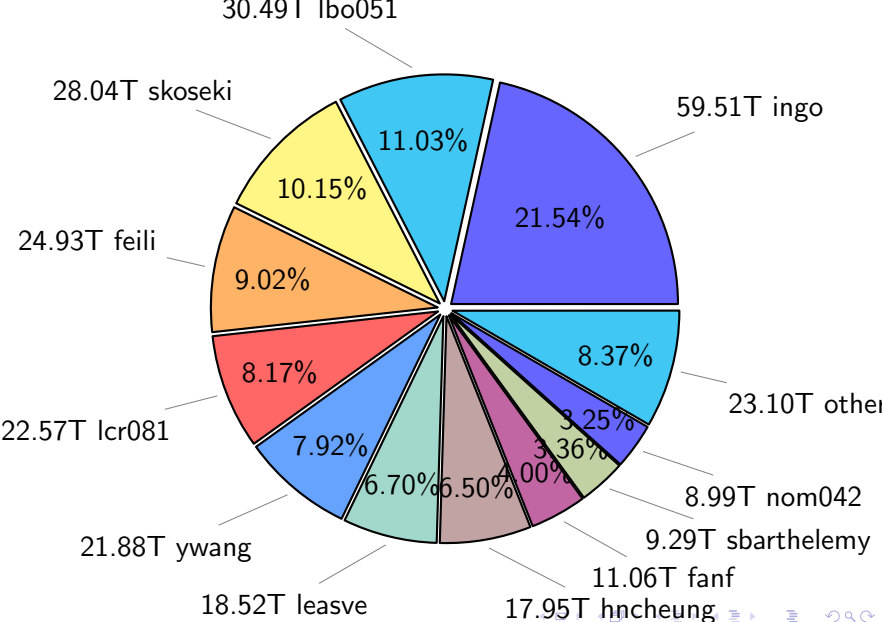

NS9039K total disk usage

Total size: 467.81T
74.33T ingo

NS9039K file types usage

NS9039K history files usage

Total size: 128.87T

52.76T ingo

NS9039K restart files usage

Total size: 182.38T
79.09T ywang

NS9039K misc files usage

Total size: 156.55T

NS9039K total compressed

Total size: 467.81T
276.31T uncompressed

191.50T compressed

NS9039K uncompressed files usage

Total size: 276.31T

NS9039K NorCPM/cases/*

No data

NS9039K shared/*

No data