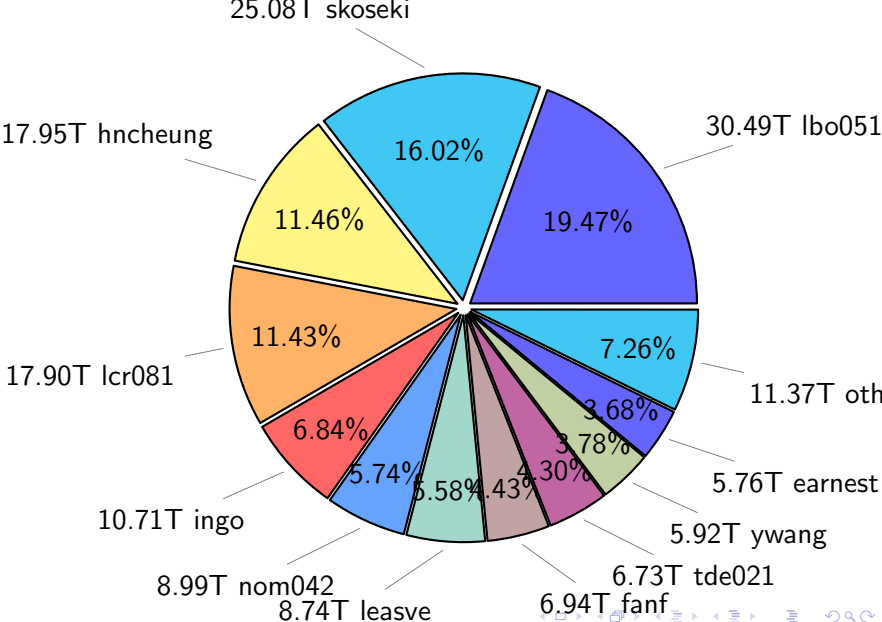

NS9039K total disk usage

Total size: 467.81T
74.33T ingo

NS9039K file types usage

NS9039K history files usage

Total size: 128.87T

52.76T ingo

NS9039K restart files usage

Total size: 182.38T
79.09T ywang

NS9039K misc files usage

Total size: 156.55T

NS9039K total compressed

Total size: 467.81T
276.31T uncompressed

191.50T compressed

NS9039K uncompressed files usage

Total size: 276.31T

NS9039K NorCPM/cases/*

No data

NS9039K shared/*

No data