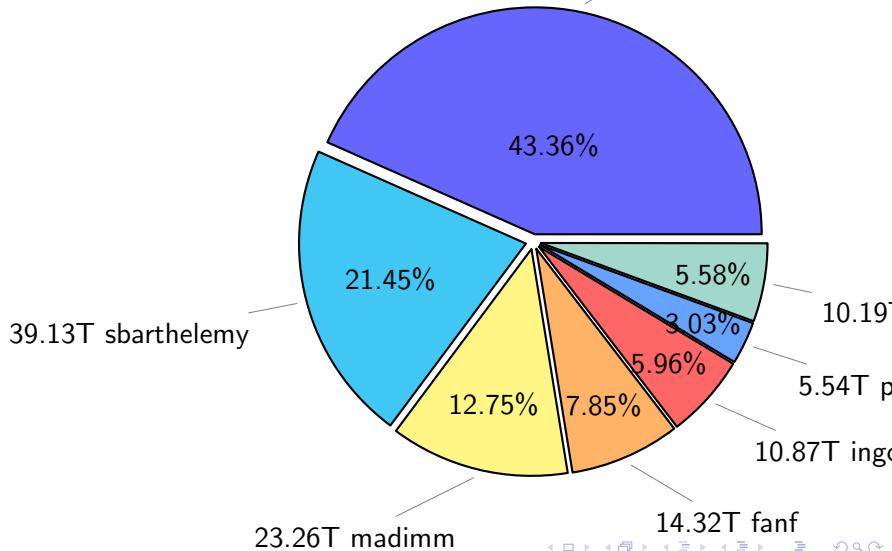

NS9039K total disk usage

Total size: 467.81T
74.33T ingo

NS9039K file types usage

NS9039K history files usage

Total size: 128.87T

52.76T ingo

NS9039K restart files usage

Total size: 182.38T
79.09T ywang

NS9039K misc files usage

Total size: 156.55T

NS9039K total compressed

Total size: 467.81T
276.31T uncompressed

191.50T compressed

NS9039K uncompressed files usage

Total size: 276.31T

NS9039K NorCPM/cases/*

No data

NS9039K shared/*

No data