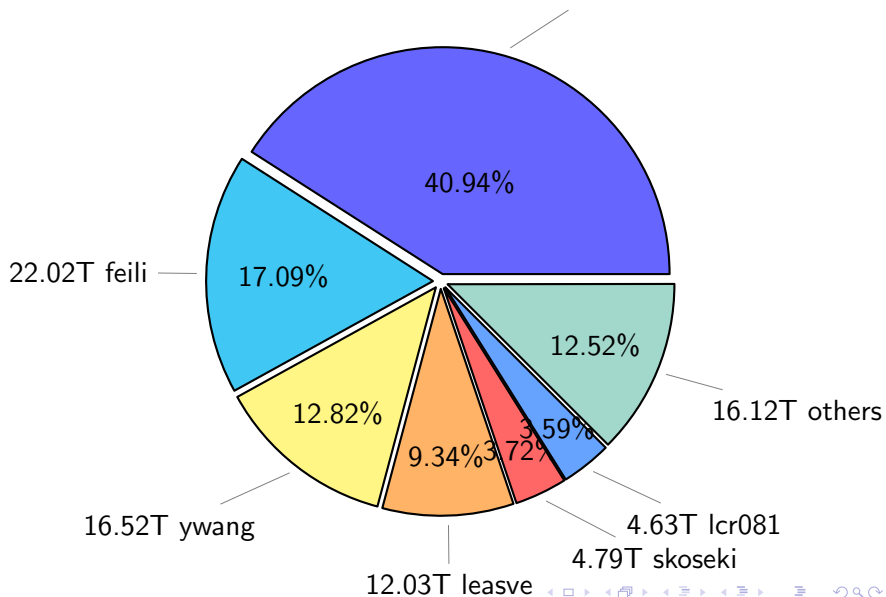

NS9039K total disk usage

Total size: 467.81T
74.33T ingo

NS9039K file types usage

NS9039K history files usage

Total size: 128.87T

52.76T ingo

NS9039K restart files usage

Total size: 182.38T
79.09T ywang

NS9039K misc files usage

Total size: 156.55T

NS9039K total compressed

Total size: 467.81T
276.31T uncompressed

191.50T compressed

NS9039K uncompressed files usage

Total size: 276.31T

NS9039K NorCPM/cases/*