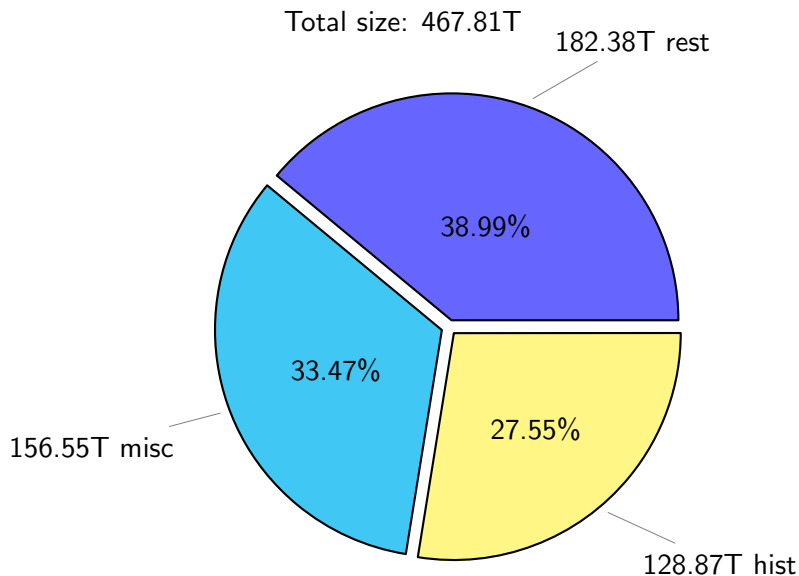

NS9039K disk usage

December 17, 2020

notes:

- ▶ Excluded directories: ".snapshot", ".afm", ".ptrash".
- ▶ Compressed file: file name end with "gz", "bz2", "tar", "zip" and NETCDF4 "nc"
- ▶ Restart files: path contains '/rest/'
- ▶ History files: path contains '/hist/'
- ▶ Items <3 % will be count as 'others'.
- ▶ Additional hard links are excluded.
- ▶ Monthly report: disk_ns9039k_YYYYMMDD.pdf
- ▶ Latest report: latest.pdf
- ▶ Ignored directories due to permission denied: filelist_classfy.err.txt
- ▶ Summary table: sizeTable.txt

NS9039K total disk usage

Total size: 467.81T
74.33T ingo

NS9039K file types usage

NS9039K history files usage

Total size: 128.87T

52.76T ingo

NS9039K restart files usage

Total size: 182.38T
79.09T ywang

NS9039K misc files usage

Total size: 156.55T

NS9039K total compressed

Total size: 467.81T
276.31T uncompressed

191.50T compressed

NS9039K uncompressed files usage

Total size: 276.31T

NS9039K NorCPM/cases/*