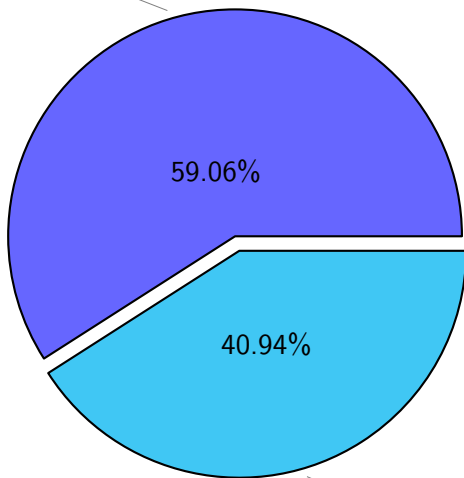

NS9039K total disk usage

Total size: 467.81T
74.33T ingo

NS9039K file types usage

NS9039K history files usage

Total size: 128.87T

52.76T ingo

NS9039K restart files usage

Total size: 182.38T
79.09T ywang

NS9039K misc files usage

Total size: 156.55T

NS9039K total compressed

Total size: 467.81T
276.31T uncompressed

191.50T compressed

NS9039K uncompressed files usage

Total size: 276.31T

NS9039K NorCPM/cases/*