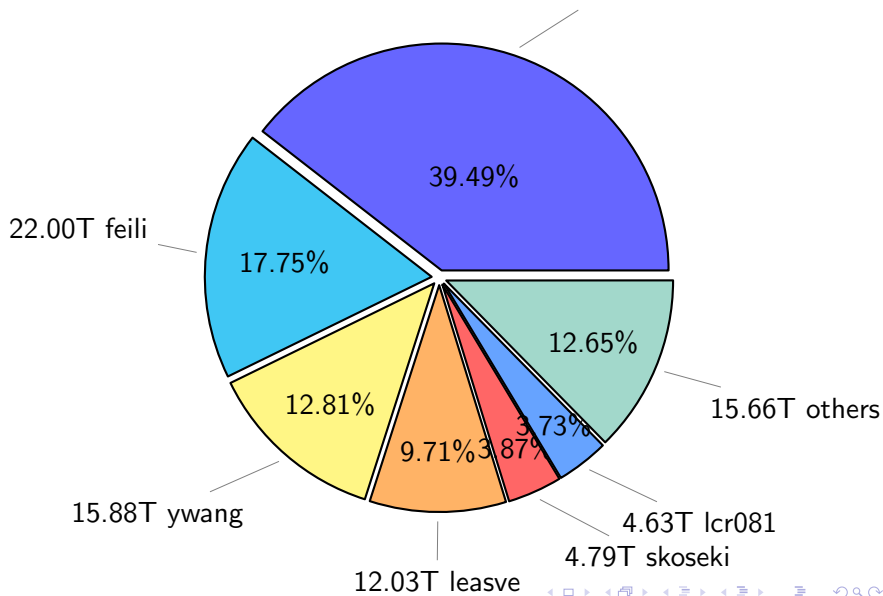

NS9039K total disk usage

Total size: 447.04T
69.10T ingo

NS9039K file types usage

NS9039K history files usage

Total size: 123.93T

48.94T ingo

NS9039K restart files usage

Total size: 182.06T
79.09T ywang

NS9039K misc files usage

Total size: 141.05T
18.38T lcr081

NS9039K total compressed

Total size: 447.04T
255.59T uncompressed

191.45T compressed

NS9039K uncompressed files usage

Total size: 255.59T
27.82T skoseki