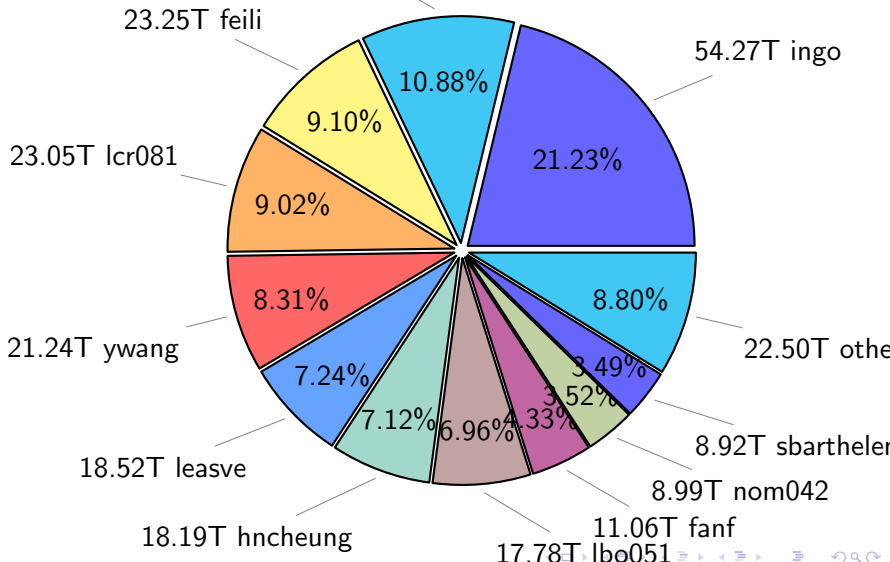

NS9039K total disk usage

Total size: 447.04T
69.10T ingo

NS9039K file types usage

NS9039K history files usage

Total size: 123.93T

48.94T ingo

NS9039K restart files usage

Total size: 182.06T
79.09T ywang

NS9039K misc files usage

Total size: 141.05T
18.38T lcr081

NS9039K total compressed

Total size: 447.04T
255.59T uncompressed

191.45T compressed

NS9039K uncompressed files usage

Total size: 255.59T
27.82T skoseki