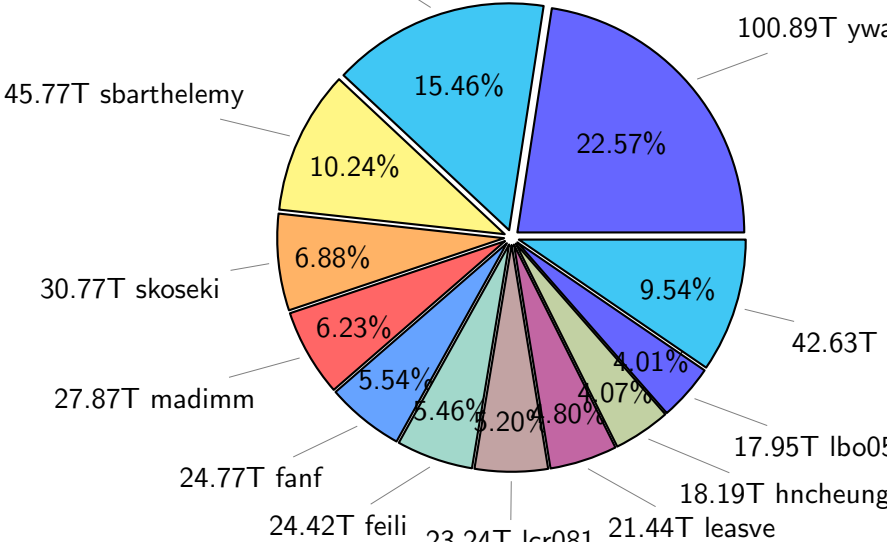

NS9039K disk usage

November 20, 2020

notes:

- ▶ Excluded directories: ".snapshot", ".afm", ".ptrash".
- ▶ Compressed file: file name end with "gz", "bz2", "tar", "zip" and NETCDF4 "nc"
- ▶ Restart files: path contains '/rest/'
- ▶ History files: path contains '/hist/'
- ▶ Items <3 % will be count as 'others'.
- ▶ Additional hard links are excluded.
- ▶ Monthly report: disk_ns9039k_YYYYMMDD.pdf
- ▶ Latest report: latest.pdf
- ▶ Ignored directories due to permission denied: filelist_classfy.err.txt
- ▶ Summary table: sizeTable.txt

NS9039K total disk usage

Total size: 447.04T
69.10T ingo

NS9039K file types usage

NS9039K history files usage

Total size: 123.93T

48.94T ingo

NS9039K restart files usage

Total size: 182.06T
79.09T ywang

NS9039K misc files usage

Total size: 141.05T
18.38T lcr081

NS9039K total compressed

Total size: 447.04T
255.59T uncompressed

191.45T compressed

NS9039K uncompressed files usage

Total size: 255.59T
27.82T skoseki