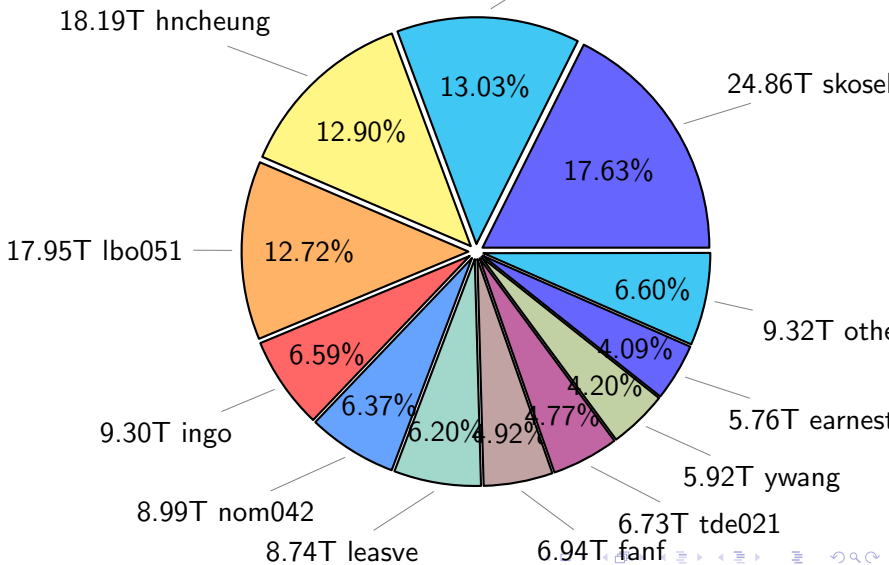

NS9039K total disk usage

Total size: 447.04T
69.10T ingo

NS9039K file types usage

NS9039K history files usage

Total size: 123.93T

48.94T ingo

NS9039K restart files usage

Total size: 182.06T
79.09T ywang

NS9039K misc files usage

Total size: 141.05T
18.38T lcr081

NS9039K total compressed

Total size: 447.04T
255.59T uncompressed

191.45T compressed

NS9039K uncompressed files usage

Total size: 255.59T
27.82T skoseki