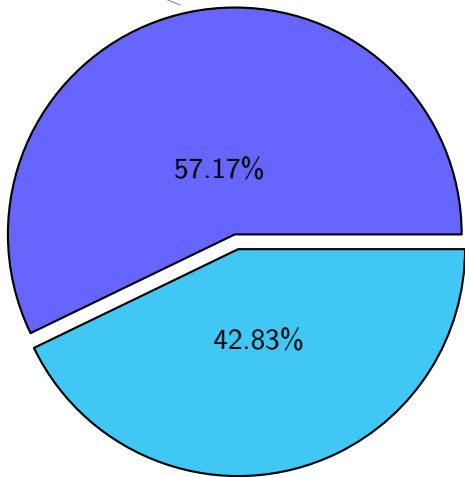

NS9039K total disk usage

Total size: 447.04T
69.10T ingo

NS9039K file types usage

NS9039K history files usage

Total size: 123.93T

48.94T ingo

NS9039K restart files usage

Total size: 182.06T
79.09T ywang

NS9039K misc files usage

Total size: 141.05T
18.38T lcr081

NS9039K total compressed

Total size: 447.04T
255.59T uncompressed

191.45T compressed

NS9039K uncompressed files usage

Total size: 255.59T
27.82T skoseki