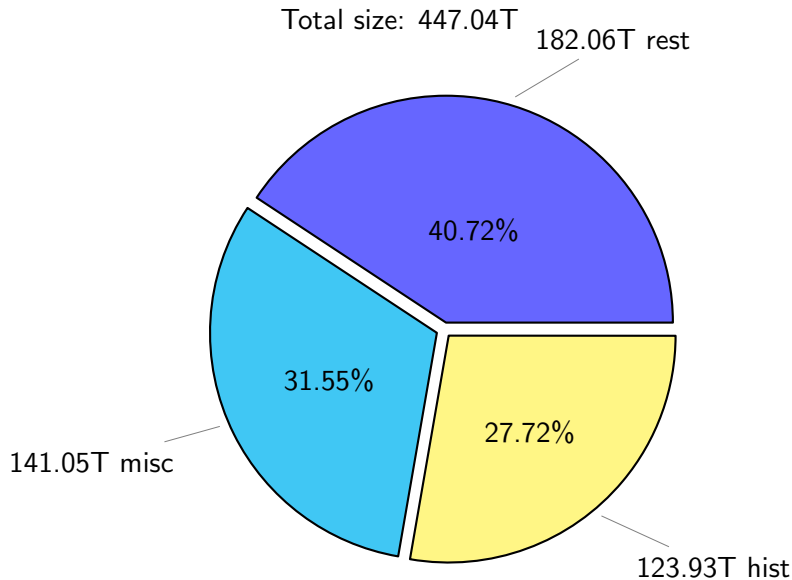

NS9039K disk usage

November 20, 2020

notes:

- ▶ Excluded directories: ".snapshot", ".afm", ".ptrash".
- ▶ Compressed file: file name end with "gz", "bz2", "tar", "zip" and NETCDF4 "nc"
- ▶ Restart files: path contains '/rest/'
- ▶ History files: path contains '/hist/'
- ▶ Items <3 % will be count as 'others'.
- ▶ Additional hard links are excluded.
- ▶ Monthly report: disk_ns9039k_YYYYMMDD.pdf
- ▶ Latest report: latest.pdf
- ▶ Ignored directories due to permission denied: filelist_classfy.err.txt
- ▶ Summary table: sizeTable.txt

NS9039K total disk usage

Total size: 447.04T
69.10T ingo

NS9039K file types usage

NS9039K history files usage

Total size: 123.93T

48.94T ingo

NS9039K restart files usage

Total size: 182.06T
79.09T ywang

NS9039K misc files usage

Total size: 141.05T
18.38T lcr081

NS9039K total compressed

Total size: 447.04T
255.59T uncompressed

191.45T compressed

NS9039K uncompressed files usage

Total size: 255.59T
27.82T skoseki