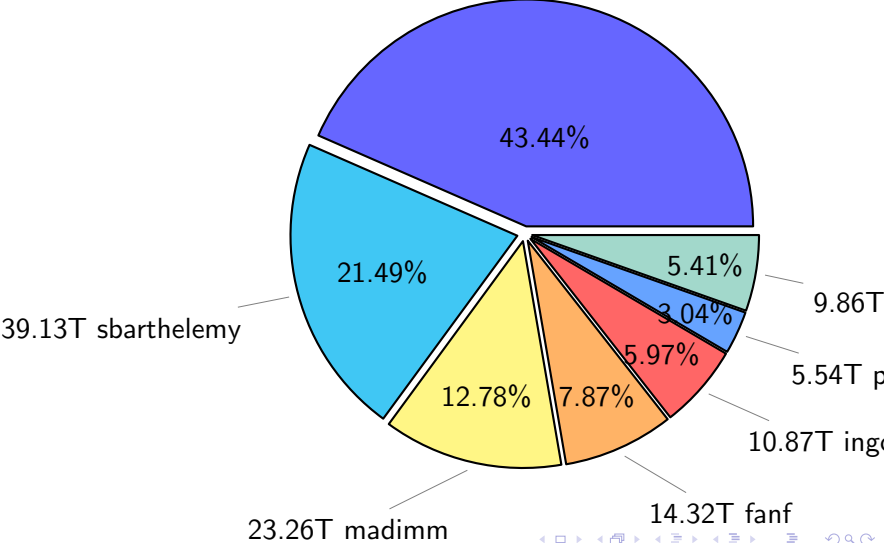

NS9039K total disk usage

Total size: 447.04T
69.10T ingo

NS9039K file types usage

NS9039K history files usage

Total size: 123.93T

48.94T ingo

NS9039K restart files usage

Total size: 182.06T
79.09T ywang

NS9039K misc files usage

Total size: 141.05T
18.38T lcr081

NS9039K total compressed

Total size: 447.04T
255.59T uncompressed

191.45T compressed

NS9039K uncompressed files usage

Total size: 255.59T
27.82T skoseki