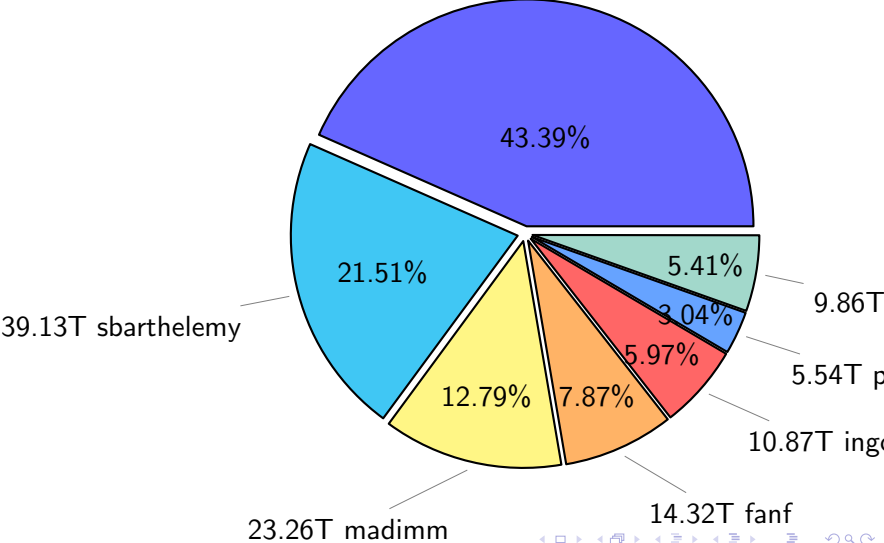

NS9039K total disk usage

Total size: 437.65T
69.10T ingo

NS9039K file types usage

NS9039K history files usage

Total size: 123.92T

NS9039K restart files usage

Total size: 181.89T
78.93T ywang

NS9039K misc files usage

Total size: 131.84T
18.19T hncheung

NS9039K total compressed

Total size: 437.65T
246.53T uncompressed

191.12T compressed

NS9039K uncompressed files usage

Total size: 246.53T
27.82T skoseki

NS9039K NorCPM/cases/*

No data

NS9039K shared/*

No data