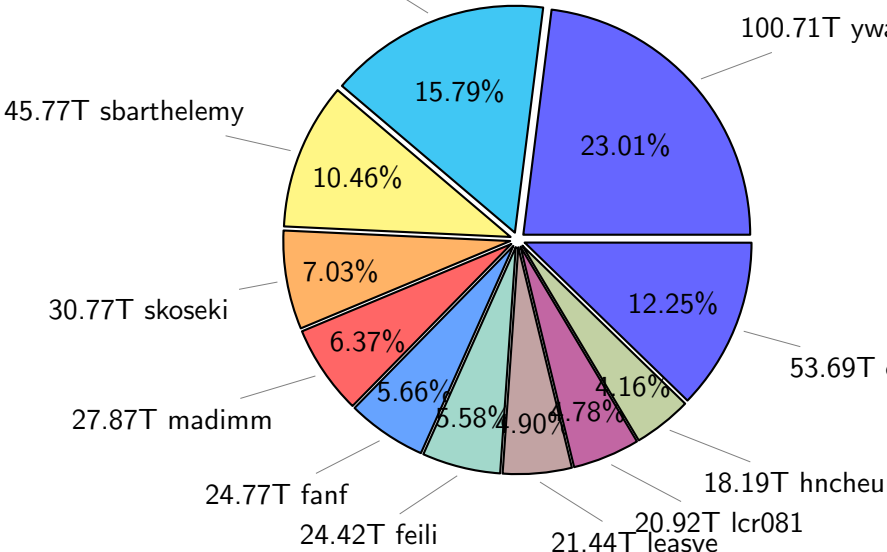

NS9039K disk usage

November 10, 2020

notes:

- ▶ Excluded directories: ".snapshot", ".afm", ".ptrash".
- ▶ Compressed file: file name end with "gz", "bz2", "tar", "zip" and NETCDF4 "nc"
- ▶ Restart files: path contains '/rest/'
- ▶ History files: path contains '/hist/'
- ▶ Items <3 % will be count as 'others'.
- ▶ Additional hard links are excluded.
- ▶ Monthly report: disk_ns9039k_YYYYMMDD.pdf
- ▶ Latest report: latest.pdf
- ▶ Ignored directories due to permission denied: filelist_classfy.err.txt
- ▶ Summary table: sizeTable.txt

NS9039K total disk usage

Total size: 437.65T
69.10T ingo

NS9039K file types usage

NS9039K history files usage

Total size: 123.92T

NS9039K restart files usage

Total size: 181.89T
78.93T ywang

NS9039K misc files usage

Total size: 131.84T
18.19T hncheung

NS9039K total compressed

Total size: 437.65T
246.53T uncompressed

191.12T compressed

NS9039K uncompressed files usage

Total size: 246.53T
27.82T skoseki

NS9039K NorCPM/cases/*