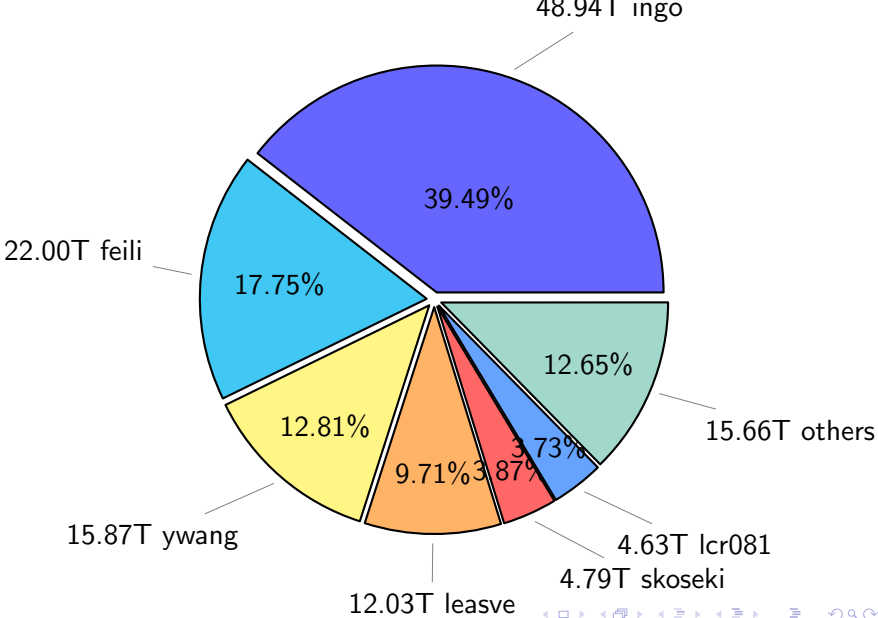

NS9039K total disk usage

Total size: 437.65T
69.10T ingo

NS9039K file types usage

NS9039K history files usage

Total size: 123.92T

NS9039K restart files usage

Total size: 181.89T
78.93T ywang

NS9039K misc files usage

Total size: 131.84T
18.19T hncheung

NS9039K total compressed

Total size: 437.65T
246.53T uncompressed

191.12T compressed

NS9039K uncompressed files usage

Total size: 246.53T
27.82T skoseki

NS9039K NorCPM/cases/*