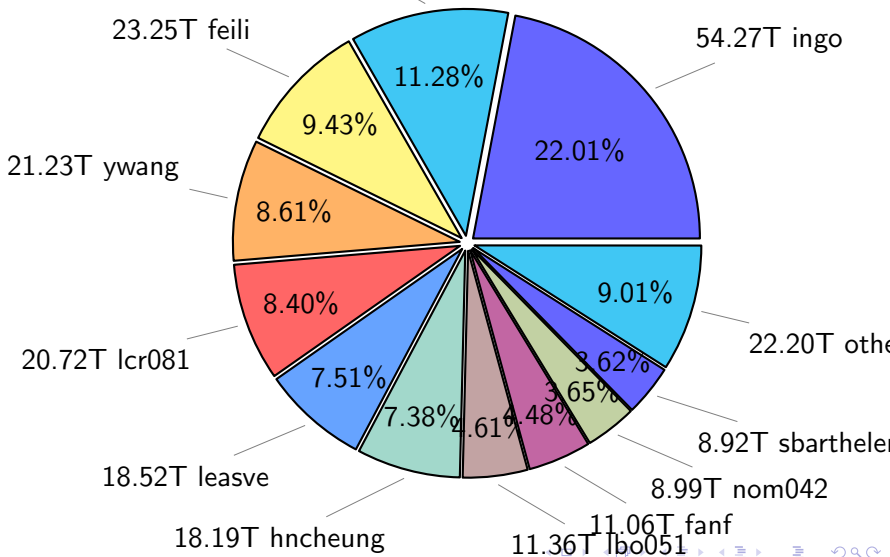

NS9039K total disk usage

Total size: 437.65T
69.10T ingo

NS9039K file types usage

NS9039K history files usage

Total size: 123.92T

NS9039K restart files usage

Total size: 181.89T
78.93T ywang

NS9039K misc files usage

Total size: 131.84T
18.19T hncheung

NS9039K total compressed

Total size: 437.65T
246.53T uncompressed

191.12T compressed

NS9039K uncompressed files usage

Total size: 246.53T
27.82T skoseki

NS9039K NorCPM/cases/*

No data

NS9039K shared/*

No data