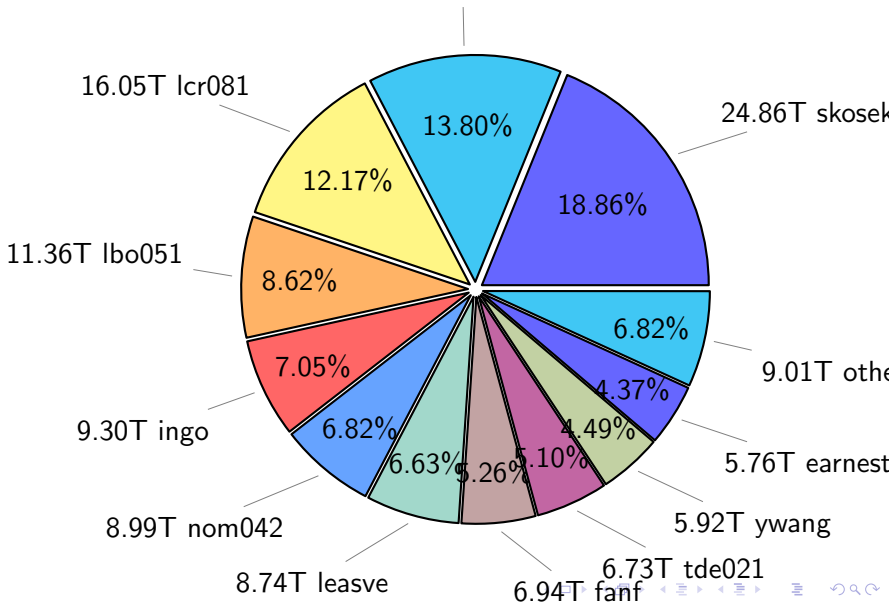

NS9039K total disk usage

Total size: 437.65T
69.10T ingo

NS9039K file types usage

NS9039K history files usage

Total size: 123.92T

NS9039K restart files usage

Total size: 181.89T
78.93T ywang

NS9039K misc files usage

Total size: 131.84T
18.19T hncheung

NS9039K total compressed

Total size: 437.65T
246.53T uncompressed

191.12T compressed

NS9039K uncompressed files usage

Total size: 246.53T
27.82T skoseki

NS9039K NorCPM/cases/*