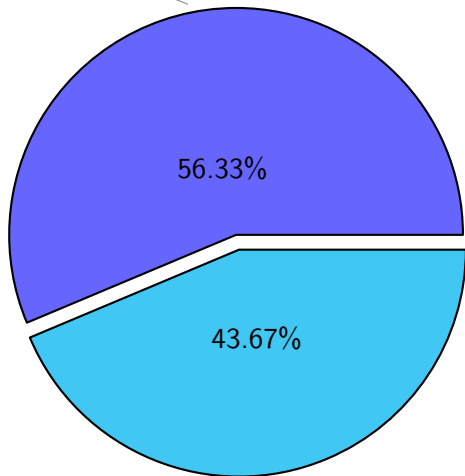

NS9039K total disk usage

Total size: 437.65T
69.10T ingo

NS9039K file types usage

NS9039K history files usage

Total size: 123.92T

NS9039K restart files usage

Total size: 181.89T
78.93T ywang

NS9039K misc files usage

Total size: 131.84T
18.19T hncheung

NS9039K total compressed

Total size: 437.65T
246.53T uncompressed

191.12T compressed

NS9039K uncompressed files usage

Total size: 246.53T
27.82T skoseki

NS9039K NorCPM/cases/*