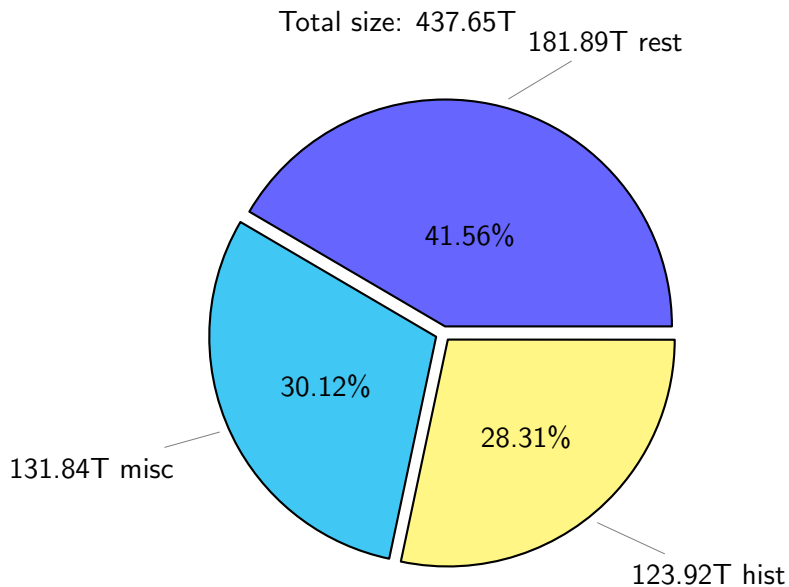

NS9039K disk usage

November 10, 2020

notes:

- ▶ Excluded directories: ".snapshot", ".afm", ".ptrash".
- ▶ Compressed file: file name end with "gz", "bz2", "tar", "zip" and NETCDF4 "nc"
- ▶ Restart files: path contains '/rest/'
- ▶ History files: path contains '/hist/'
- ▶ Items <3 % will be count as 'others'.
- ▶ Additional hard links are excluded.
- ▶ Monthly report: disk_ns9039k_YYYYMMDD.pdf
- ▶ Latest report: latest.pdf
- ▶ Ignored directories due to permission denied: filelist_classfy.err.txt
- ▶ Summary table: sizeTable.txt

NS9039K total disk usage

Total size: 437.65T
69.10T ingo

NS9039K file types usage

NS9039K history files usage

Total size: 123.92T

NS9039K restart files usage

Total size: 181.89T
78.93T ywang

NS9039K misc files usage

Total size: 131.84T
18.19T hncheung

NS9039K total compressed

Total size: 437.65T
246.53T uncompressed

191.12T compressed

NS9039K uncompressed files usage

Total size: 246.53T
27.82T skoseki

NS9039K NorCPM/cases/*