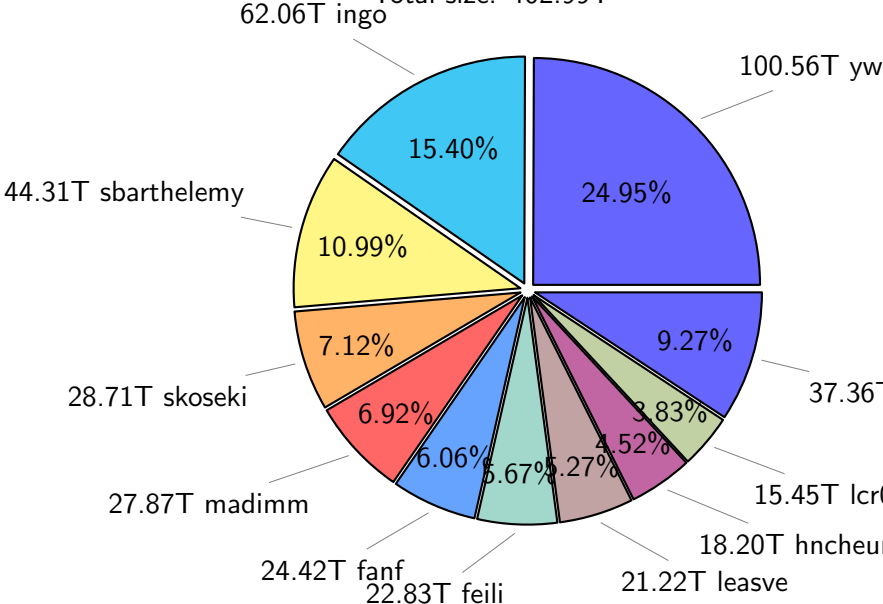

# NS9039K disk usage

September 8, 2020

notes:

- ▶ Excluded directories: ".snapshot", ".afm", ".ptrash".
- ▶ Compressed file: file name end with "gz", "bz2", "tar", "zip" and NETCDF4 "nc"
- ▶ Restart files: path contains '/rest/'
- ▶ History files: path contains '/hist/'
- ▶ Items <3 % will be count as 'others'.
- ▶ Additional hard links are excluded.
- ▶ Monthly report: disk\_ns9039k\_YYYYMMDD.pdf
- ▶ Latest report: latest.pdf
- ▶ Ignored directories due to permission denied: filelist\_classfy.err.txt
- ▶ Summary table: sizeTable.txt

# NS9039K total disk usage

Total size: 402.99T

# NS9039K history files usage

Total size: 117.38T  
48.27T ingo