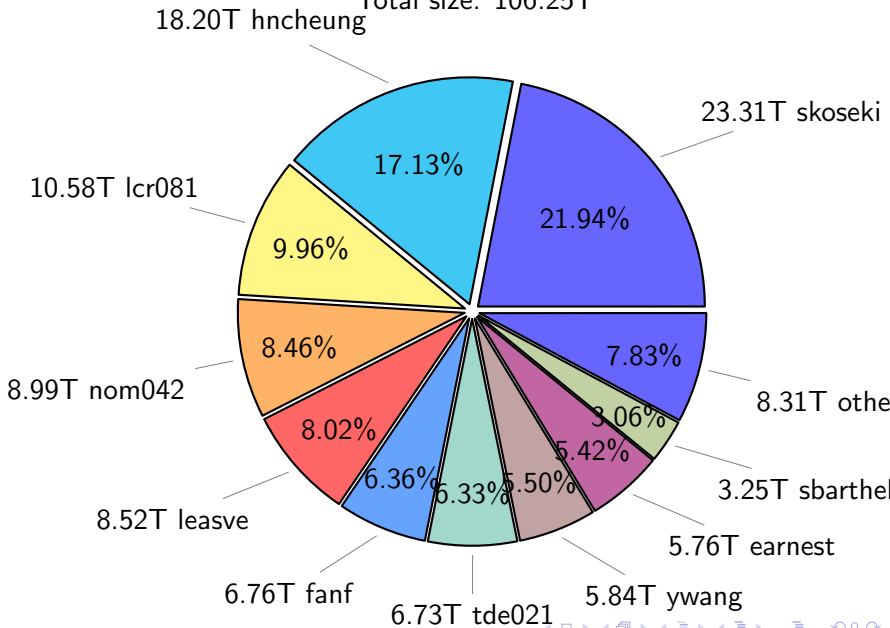

# NS9039K history files usage

Total size: 117.38T  
48.27T ingo

# NS9039K restart files usage

Total size: 179.36T

78.93T ywang

# NS9039K misc files usage

Total size: 106.25T