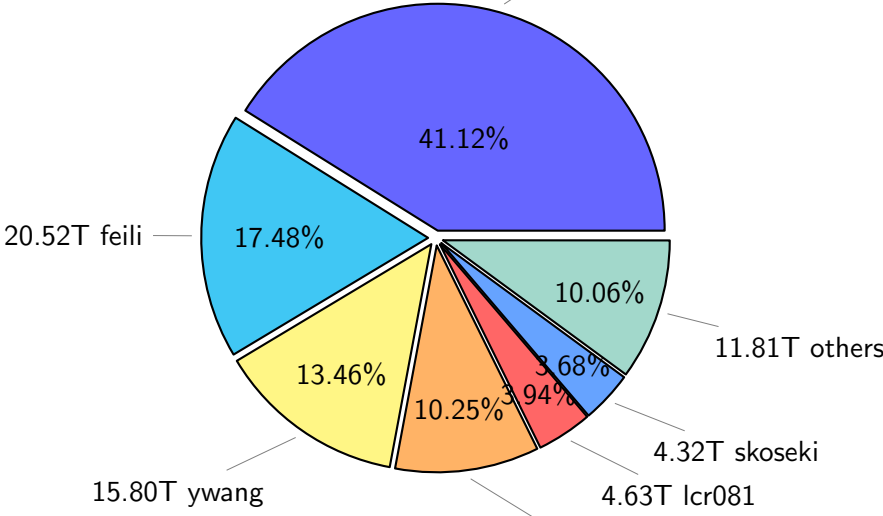

# NS9039K total disk usage

Total size: 402.99T

# NS9039K history files usage

Total size: 117.38T  
48.27T ingo