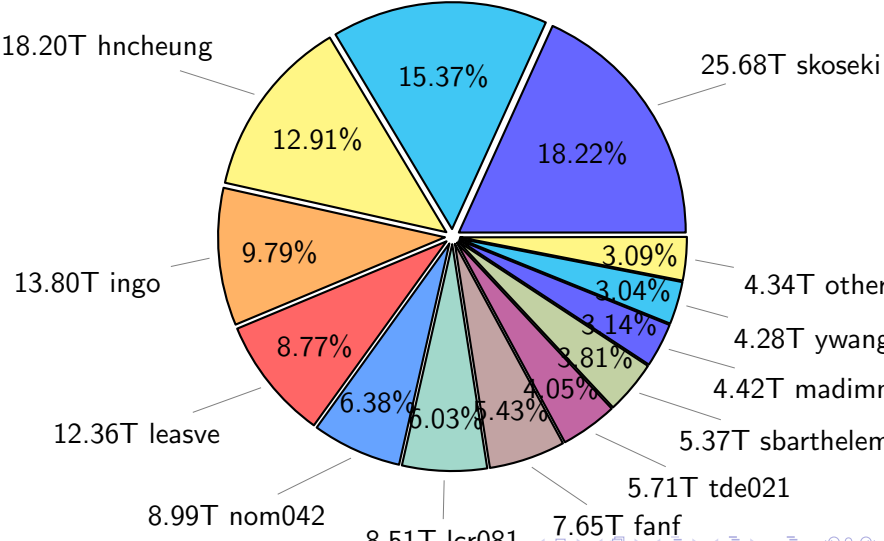

# NS9039K total compressed

Total size: 402.99T

262.04T compressed

140.95T uncompressed

# NS9039K uncompressed files usage

Total size: 140.95T  
21.66T feili