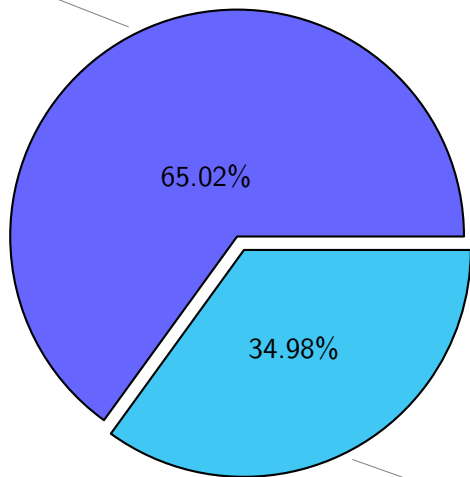

# NS9039K restart files usage

Total size: 179.36T

78.93T ywang

# NS9039K misc files usage

Total size: 106.25T

# NS9039K total compressed

Total size: 402.99T

262.04T compressed

140.95T uncompressed