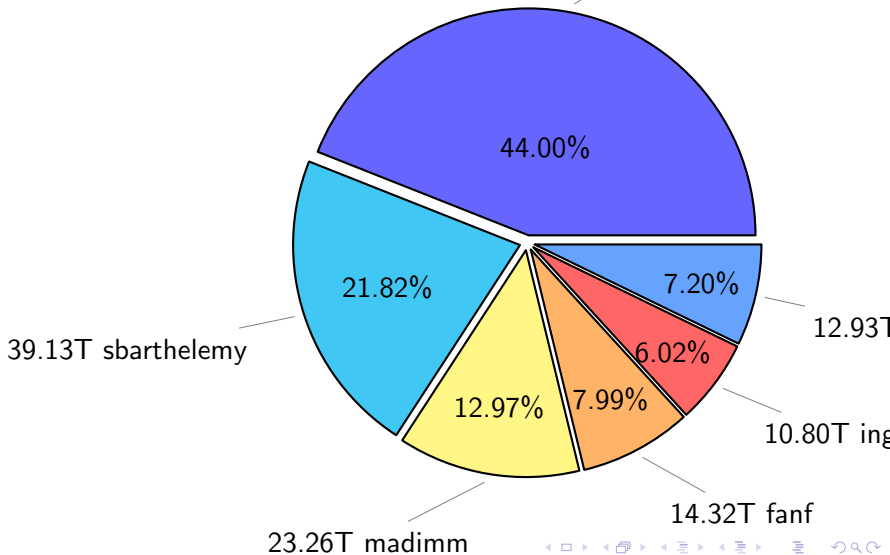

# NS9039K history files usage

Total size: 117.38T  
48.27T ingo

# NS9039K restart files usage

Total size: 179.36T

78.93T ywang