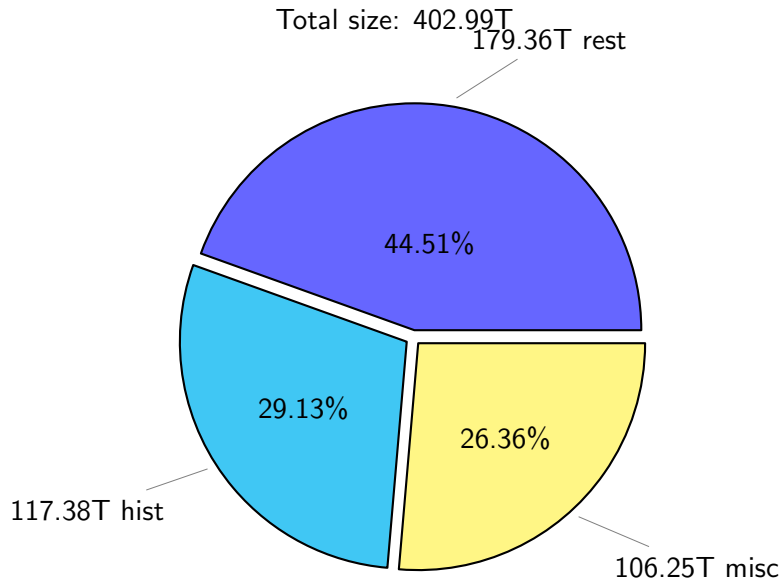

# NS9039K total disk usage

Total size: 402.99T

# NS9039K history files usage

Total size: 117.38T  
48.27T ingo

# NS9039K misc files usage

Total size: 106.25T

# NS9039K uncompressed files usage

Total size: 140.95T  
21.66T feili