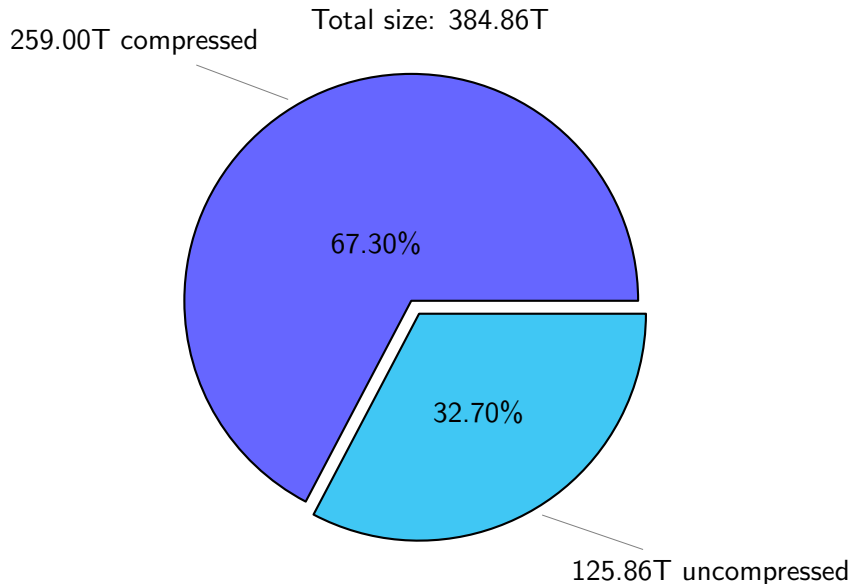

NS9039K total disk usage

Total size: 384.86T

NS9039K file types usage

NS9039K history files usage

Total size: 104.00T
45.93T ingo

NS9039K restart files usage

Total size: 176.23T

78.93T ywang

NS9039K misc files usage

Total size: 104.63T

NS9039K total compressed

NS9039K uncompressed files usage

Total size: 125.86T
18.20T hncheung

NS9039K NorCPM/cases/*

NorCPM	73.83T	29.39%
NorESM1-CMIP6	14.03T	5.59%
NorCPM_V1c-ana_19800115_me	12.55T	5.00%
NorCPM_V2a-sfe_19800115_me	10.89T	4.33%
Hybrid_Covariance-NorCPM_alpha_10_ME	10.78T	4.29%
Hybrid_Covariance-NorCPM_alpha_06_ME	10.74T	4.28%
Hybrid_Covariance-NorCPM_alpha_00_ME	10.67T	4.25%
NorCPM_V2-ana_me_ICEC-SST-S-T-1980-2010	10.48T	4.17%
True_Obs-2006-2017-reanalysis	9.81T	3.91%
NorCPM_V1-ana_19800115_me	8.57T	3.41%
NorESM1-ME_historicalExt_noAssim	3.85T	1.53%
Hybrid_Covariance-NorCPM_alpha_04_ME	3.48T	1.39%
True_Obs-1980-2010-FF_4th_try	3.43T	1.37%
Hybrid_Covariance-NorCPM_alpha_02_ME	3.24T	1.29%
Hybrid_Covariance-NorCPM_alpha_08_ME	3.08T	1.23%
bccr-fast_historical_18500101	2.80T	1.12%
others	58.34T	23.39%