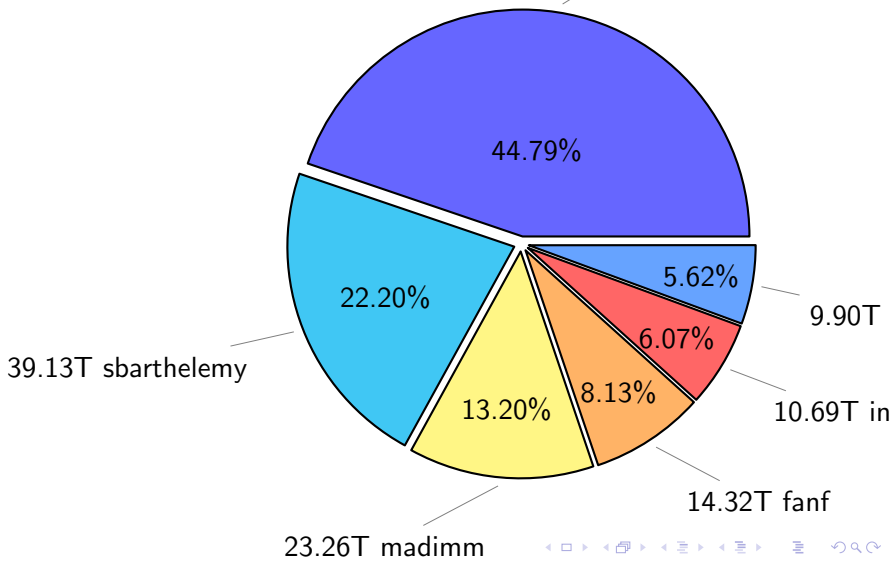

NS9039K total disk usage

Total size: 384.86T

NS9039K file types usage

NS9039K history files usage

Total size: 104.00T
45.93T ingo

NS9039K restart files usage

Total size: 176.23T

78.93T ywang

NS9039K misc files usage

Total size: 104.63T

NS9039K total compressed

NS9039K uncompressed files usage

Total size: 125.86T
18.20T hncheung

NS9039K NorCPM/cases/*

NorCPM	73.83T	29.39%
NorESM1-CMIP6	14.03T	5.59%
NorCPM_V1c-ana_19800115_me	12.55T	5.00%
NorCPM_V2a-sfe_19800115_me	10.89T	4.33%
Hybrid_Covariance-NorCPM_alpha_10_ME	10.78T	4.29%
Hybrid_Covariance-NorCPM_alpha_06_ME	10.74T	4.28%
Hybrid_Covariance-NorCPM_alpha_00_ME	10.67T	4.25%
NorCPM_V2-ana_me_ICEC-SST-S-T-1980-2010	10.48T	4.17%
True_Obs-2006-2017-reanalysis	9.81T	3.91%
NorCPM_V1-ana_19800115_me	8.57T	3.41%
NorESM1-ME_historicalExt_noAssim	3.85T	1.53%
Hybrid_Covariance-NorCPM_alpha_04_ME	3.48T	1.39%
True_Obs-1980-2010-FF_4th_try	3.43T	1.37%
Hybrid_Covariance-NorCPM_alpha_02_ME	3.24T	1.29%
Hybrid_Covariance-NorCPM_alpha_08_ME	3.08T	1.23%
bccr-fast_historical_18500101	2.80T	1.12%
others	58.34T	23.39%