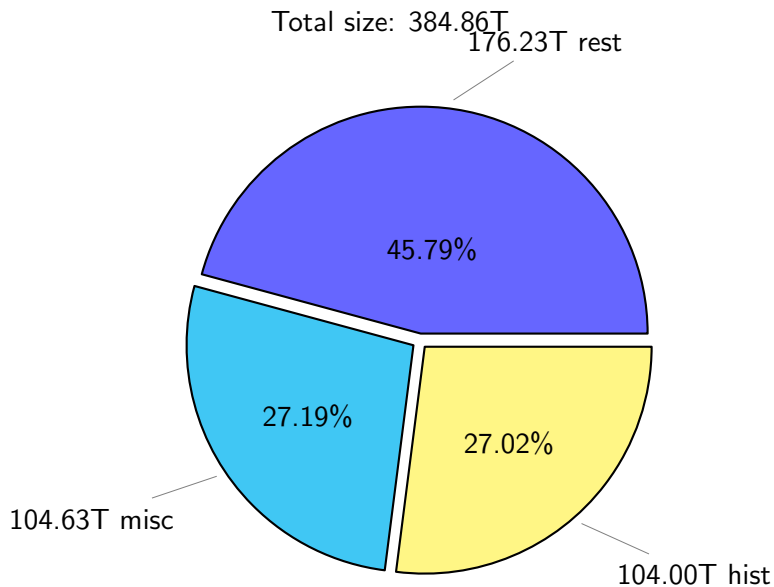

NS9039K disk usage

August 19, 2020

notes:

- ▶ Excluded directories: ".snapshot", ".afm", ".ptrash".
- ▶ Compressed file: file name end with "gz", "bz2", "tar", "zip" and NETCDF4 "nc"
- ▶ Restart files: path contains '/rest/'
- ▶ History files: path contains '/hist/'
- ▶ Items <3 % will be count as 'others'.
- ▶ Additional hard links are excluded.
- ▶ Monthly report: disk_ns9039k_YYYYMMDD.pdf
- ▶ Latest report: latest.pdf
- ▶ Ignored directories due to permission denied: filelist_classfy.err.txt
- ▶ Summary table: sizeTable.txt

NS9039K total disk usage

Total size: 384.86T

NS9039K file types usage

NS9039K history files usage

Total size: 104.00T
45.93T ingo

NS9039K restart files usage

Total size: 176.23T

78.93T ywang

NS9039K misc files usage

Total size: 104.63T

NS9039K total compressed

NS9039K uncompressed files usage

Total size: 125.86T
18.20T hncheung

NS9039K NorCPM/cases/*

NorCPM	73.83T	29.39%
NorESM1-CMIP6	14.03T	5.59%
NorCPM_V1c-ana_19800115_me	12.55T	5.00%
NorCPM_V2a-sfe_19800115_me	10.89T	4.33%
Hybrid_Covariance-NorCPM_alpha_10_ME	10.78T	4.29%
Hybrid_Covariance-NorCPM_alpha_06_ME	10.74T	4.28%
Hybrid_Covariance-NorCPM_alpha_00_ME	10.67T	4.25%
NorCPM_V2-ana_me_ICEC-SST-S-T-1980-2010	10.48T	4.17%
True_Obs-2006-2017-reanalysis	9.81T	3.91%
NorCPM_V1-ana_19800115_me	8.57T	3.41%
NorESM1-ME_historicalExt_noAssim	3.85T	1.53%
Hybrid_Covariance-NorCPM_alpha_04_ME	3.48T	1.39%
True_Obs-1980-2010-FF_4th_try	3.43T	1.37%
Hybrid_Covariance-NorCPM_alpha_02_ME	3.24T	1.29%
Hybrid_Covariance-NorCPM_alpha_08_ME	3.08T	1.23%
bccr-fast_historical_18500101	2.80T	1.12%
others	58.34T	23.39%