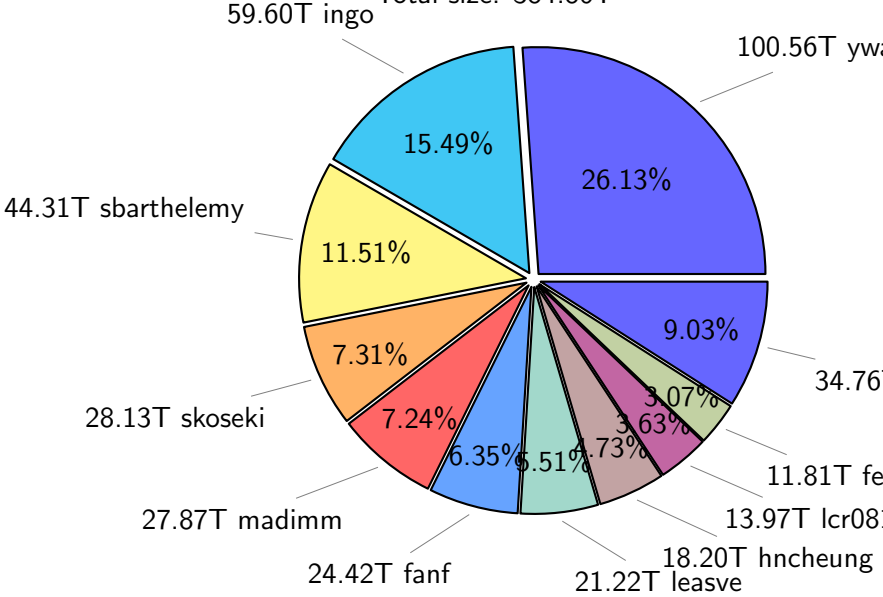

NS9039K disk usage

August 19, 2020

notes:

- ▶ Excluded directories: ".snapshot", ".afm", ".ptrash".
- ▶ Compressed file: file name end with "gz", "bz2", "tar", "zip" and NETCDF4 "nc"
- ▶ Restart files: path contains '/rest/'
- ▶ History files: path contains '/hist/'
- ▶ Items <3 % will be count as 'others'.
- ▶ Additional hard links are excluded.
- ▶ Monthly report: disk_ns9039k_YYYYMMDD.pdf
- ▶ Latest report: latest.pdf
- ▶ Ignored directories due to permission denied: filelist_classfy.err.txt
- ▶ Summary table: sizeTable.txt

NS9039K total disk usage

Total size: 384.86T

NS9039K file types usage

NS9039K history files usage

Total size: 104.00T
45.93T ingo

NS9039K restart files usage

Total size: 176.23T

78.93T ywang

NS9039K misc files usage

Total size: 104.63T

NS9039K total compressed

NS9039K uncompressed files usage

Total size: 125.86T
18.20T hncheung

NS9039K NorCPM/cases/*

NorCPM	73.83T	29.39%
NorESM1-CMIP6	14.03T	5.59%
NorCPM_V1c-ana_19800115_me	12.55T	5.00%
NorCPM_V2a-sfe_19800115_me	10.89T	4.33%
Hybrid_Covariance-NorCPM_alpha_10_ME	10.78T	4.29%
Hybrid_Covariance-NorCPM_alpha_06_ME	10.74T	4.28%
Hybrid_Covariance-NorCPM_alpha_00_ME	10.67T	4.25%
NorCPM_V2-ana_me_ICEC-SST-S-T-1980-2010	10.48T	4.17%
True_Obs-2006-2017-reanalysis	9.81T	3.91%
NorCPM_V1-ana_19800115_me	8.57T	3.41%
NorESM1-ME_historicalExt_noAssim	3.85T	1.53%
Hybrid_Covariance-NorCPM_alpha_04_ME	3.48T	1.39%
True_Obs-1980-2010-FF_4th_try	3.43T	1.37%
Hybrid_Covariance-NorCPM_alpha_02_ME	3.24T	1.29%
Hybrid_Covariance-NorCPM_alpha_08_ME	3.08T	1.23%
bccr-fast_historical_18500101	2.80T	1.12%
others	58.34T	23.39%