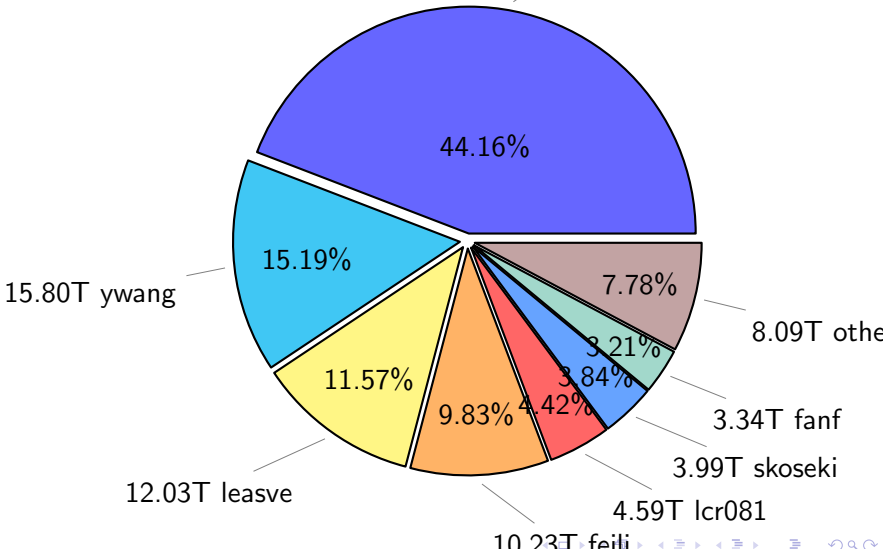

NS9039K total disk usage

Total size: 384.86T

NS9039K file types usage

NS9039K history files usage

Total size: 104.00T
45.93T ingo

NS9039K restart files usage

Total size: 176.23T

78.93T ywang

NS9039K misc files usage

Total size: 104.63T

NS9039K total compressed

NS9039K uncompressed files usage

Total size: 125.86T
18.20T hncheung

NS9039K NorCPM/cases/*

NorCPM	73.83T	29.39%
NorESM1-CMIP6	14.03T	5.59%
NorCPM_V1c-ana_19800115_me	12.55T	5.00%
NorCPM_V2a-sfe_19800115_me	10.89T	4.33%
Hybrid_Covariance-NorCPM_alpha_10_ME	10.78T	4.29%
Hybrid_Covariance-NorCPM_alpha_06_ME	10.74T	4.28%
Hybrid_Covariance-NorCPM_alpha_00_ME	10.67T	4.25%
NorCPM_V2-ana_me_ICEC-SST-S-T-1980-2010	10.48T	4.17%
True_Obs-2006-2017-reanalysis	9.81T	3.91%
NorCPM_V1-ana_19800115_me	8.57T	3.41%
NorESM1-ME_historicalExt_noAssim	3.85T	1.53%
Hybrid_Covariance-NorCPM_alpha_04_ME	3.48T	1.39%
True_Obs-1980-2010-FF_4th_try	3.43T	1.37%
Hybrid_Covariance-NorCPM_alpha_02_ME	3.24T	1.29%
Hybrid_Covariance-NorCPM_alpha_08_ME	3.08T	1.23%
bccr-fast_historical_18500101	2.80T	1.12%
others	58.34T	23.39%