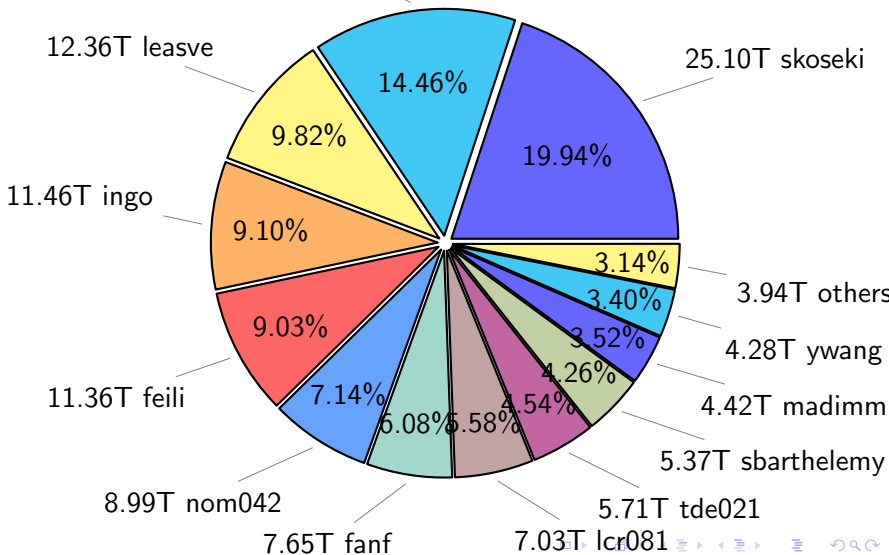

NS9039K total disk usage

Total size: 384.86T

NS9039K file types usage

NS9039K history files usage

Total size: 104.00T
45.93T ingo

NS9039K restart files usage

Total size: 176.23T

78.93T ywang

NS9039K misc files usage

Total size: 104.63T

NS9039K total compressed

NS9039K uncompressed files usage

Total size: 125.86T
18.20T hncheung

NS9039K NorCPM/cases/*

NorCPM	73.83T	29.39%
NorESM1-CMIP6	14.03T	5.59%
NorCPM_V1c-ana_19800115_me	12.55T	5.00%
NorCPM_V2a-sfe_19800115_me	10.89T	4.33%
Hybrid_Covariance-NorCPM_alpha_10_ME	10.78T	4.29%
Hybrid_Covariance-NorCPM_alpha_06_ME	10.74T	4.28%
Hybrid_Covariance-NorCPM_alpha_00_ME	10.67T	4.25%
NorCPM_V2-ana_me_ICEC-SST-S-T-1980-2010	10.48T	4.17%
True_Obs-2006-2017-reanalysis	9.81T	3.91%
NorCPM_V1-ana_19800115_me	8.57T	3.41%
NorESM1-ME_historicalExt_noAssim	3.85T	1.53%
Hybrid_Covariance-NorCPM_alpha_04_ME	3.48T	1.39%
True_Obs-1980-2010-FF_4th_try	3.43T	1.37%
Hybrid_Covariance-NorCPM_alpha_02_ME	3.24T	1.29%
Hybrid_Covariance-NorCPM_alpha_08_ME	3.08T	1.23%
bccr-fast_historical_18500101	2.80T	1.12%
others	58.34T	23.39%