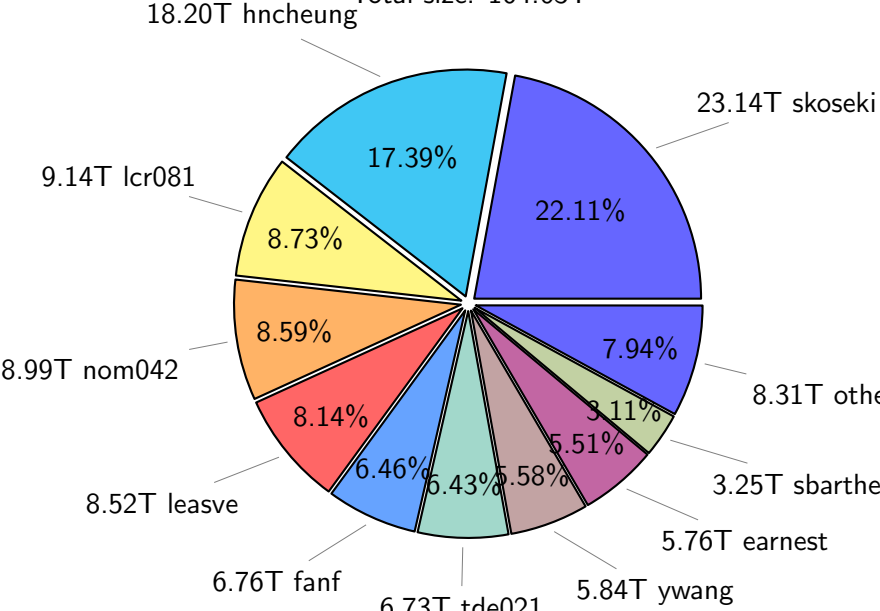

NS9039K total disk usage

Total size: 384.86T

NS9039K file types usage

NS9039K history files usage

Total size: 104.00T
45.93T ingo

NS9039K restart files usage

Total size: 176.23T

78.93T ywang

NS9039K misc files usage

Total size: 104.63T

NS9039K total compressed

NS9039K uncompressed files usage

Total size: 125.86T
18.20T hncheung

NS9039K NorCPM/cases/*

NorCPM	73.83T	29.39%
NorESM1-CMIP6	14.03T	5.59%
NorCPM_V1c-ana_19800115_me	12.55T	5.00%
NorCPM_V2a-sfe_19800115_me	10.89T	4.33%
Hybrid_Covariance-NorCPM_alpha_10_ME	10.78T	4.29%
Hybrid_Covariance-NorCPM_alpha_06_ME	10.74T	4.28%
Hybrid_Covariance-NorCPM_alpha_00_ME	10.67T	4.25%
NorCPM_V2-ana_me_ICEC-SST-S-T-1980-2010	10.48T	4.17%
True_Obs-2006-2017-reanalysis	9.81T	3.91%
NorCPM_V1-ana_19800115_me	8.57T	3.41%
NorESM1-ME_historicalExt_noAssim	3.85T	1.53%
Hybrid_Covariance-NorCPM_alpha_04_ME	3.48T	1.39%
True_Obs-1980-2010-FF_4th_try	3.43T	1.37%
Hybrid_Covariance-NorCPM_alpha_02_ME	3.24T	1.29%
Hybrid_Covariance-NorCPM_alpha_08_ME	3.08T	1.23%
bccr-fast_historical_18500101	2.80T	1.12%
others	58.34T	23.39%