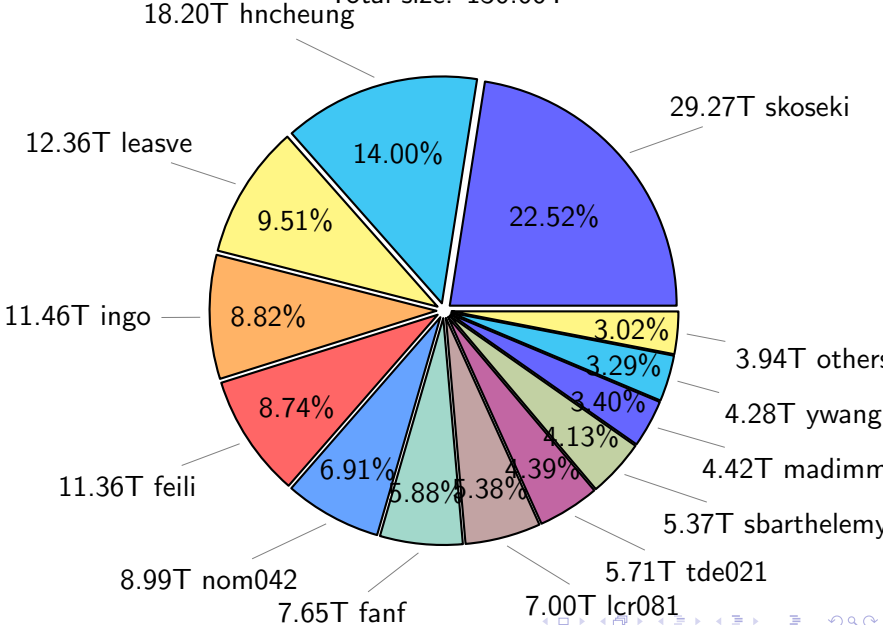

NS9039K total disk usage

Total size: 389.00T

NS9039K file types usage

NS9039K history files usage

Total size: 103.98T

45.93T ingo

NS9039K restart files usage

Total size: 178.59T
78.93T ywang

NS9039K misc files usage

Total size: 106.43T

NS9039K total compressed

259.00T compressed

Total size: 389.00T

130.00T uncompressed

NS9039K uncompressed files usage

Total size: 130.00T