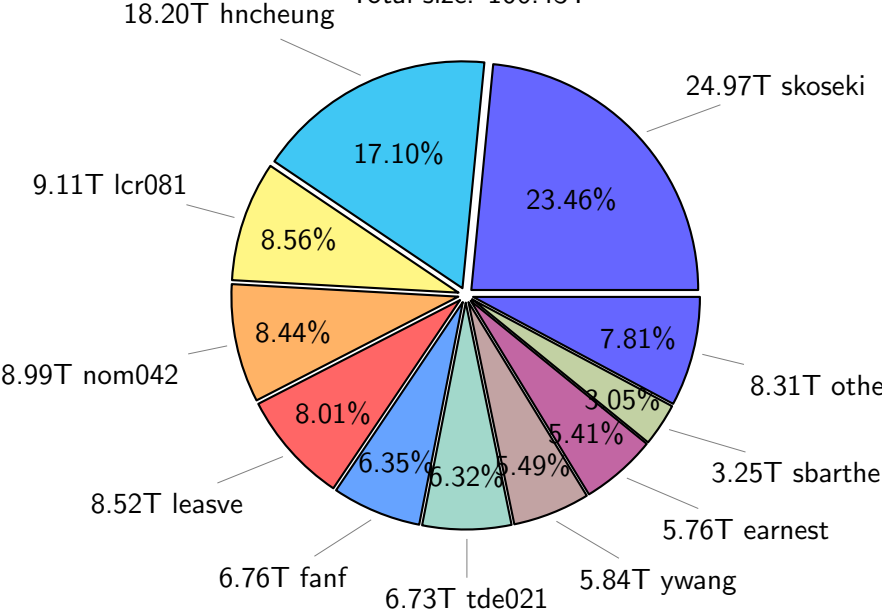

NS9039K total disk usage

Total size: 389.00T

NS9039K file types usage

NS9039K history files usage

Total size: 103.98T

45.93T ingo

NS9039K restart files usage

Total size: 178.59T
78.93T ywang

NS9039K misc files usage

Total size: 106.43T

NS9039K total compressed

259.00T compressed

Total size: 389.00T

130.00T uncompressed

NS9039K uncompressed files usage

Total size: 130.00T