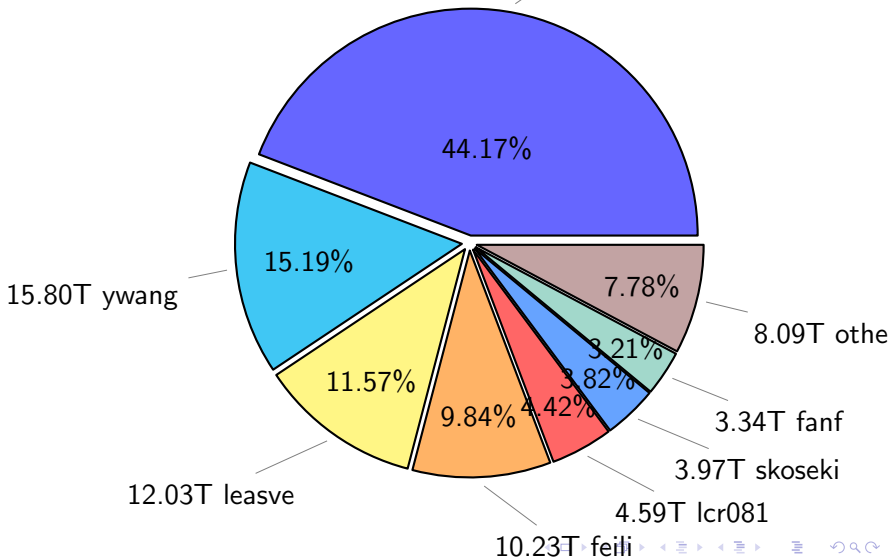

NS9039K total disk usage

Total size: 389.00T

NS9039K file types usage

NS9039K history files usage

Total size: 103.98T

45.93T ingo

NS9039K restart files usage

Total size: 178.59T
78.93T ywang

NS9039K misc files usage

Total size: 106.43T

NS9039K total compressed

259.00T compressed

Total size: 389.00T

130.00T uncompressed

NS9039K uncompressed files usage

Total size: 130.00T