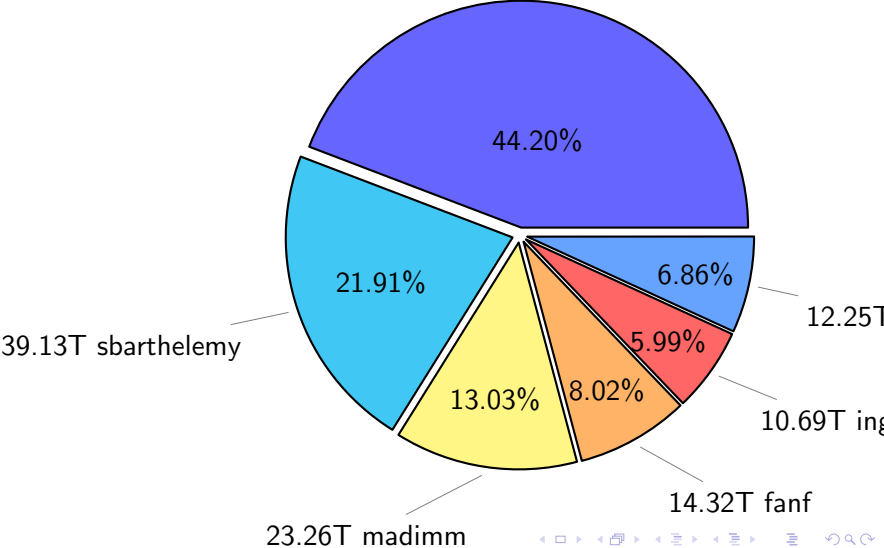

NS9039K total disk usage

Total size: 389.00T

NS9039K file types usage

NS9039K history files usage

Total size: 103.98T

45.93T ingo

NS9039K restart files usage

Total size: 178.59T
78.93T ywang

NS9039K misc files usage

Total size: 106.43T

NS9039K total compressed

259.00T compressed

Total size: 389.00T

130.00T uncompressed

NS9039K uncompressed files usage

Total size: 130.00T