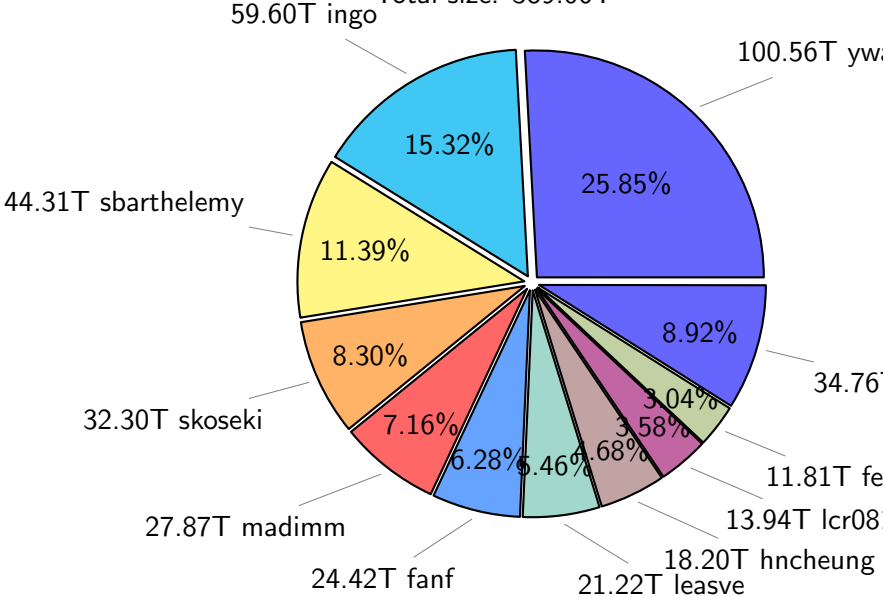

NS9039K disk usage

August 18, 2020

notes:

- ▶ Excluded directories: ".snapshot", ".afm", ".ptrash".
- ▶ Compressed file: file name end with "gz", "bz2", "tar", "zip" and NETCDF4 "nc"
- ▶ Restart files: path contains '/rest/'
- ▶ History files: path contains '/hist/'
- ▶ Items <3 % will be count as 'others'.
- ▶ Additional hard links are excluded.
- ▶ Monthly report: disk_ns9039k_YYYYMMDD.pdf
- ▶ Latest report: latest.pdf
- ▶ Ignored directories due to permission denied: filelist_classfy.err.txt
- ▶ Summary table: sizeTable.txt

NS9039K total disk usage

Total size: 389.00T

NS9039K file types usage

NS9039K history files usage

Total size: 103.98T

45.93T ingo

NS9039K restart files usage

Total size: 178.59T
78.93T ywang

NS9039K misc files usage

Total size: 106.43T

NS9039K total compressed

259.00T compressed

Total size: 389.00T

130.00T uncompressed

NS9039K uncompressed files usage

Total size: 130.00T