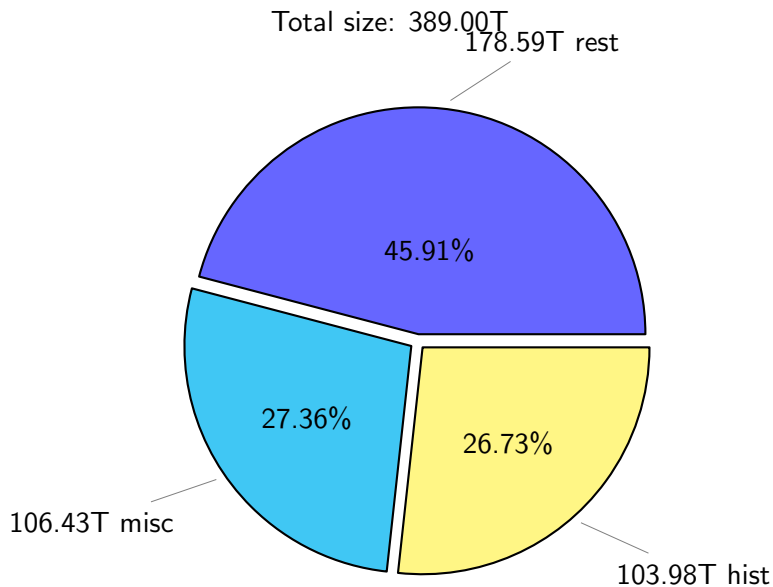

NS9039K disk usage

August 18, 2020

notes:

- ▶ Excluded directories: ".snapshot", ".afm", ".ptrash".
- ▶ Compressed file: file name end with "gz", "bz2", "tar", "zip" and NETCDF4 "nc"
- ▶ Restart files: path contains '/rest/'
- ▶ History files: path contains '/hist/'
- ▶ Items <3 % will be count as 'others'.
- ▶ Additional hard links are excluded.
- ▶ Monthly report: disk_ns9039k_YYYYMMDD.pdf
- ▶ Latest report: latest.pdf
- ▶ Ignored directories due to permission denied: filelist_classfy.err.txt
- ▶ Summary table: sizeTable.txt

NS9039K total disk usage

Total size: 389.00T

NS9039K file types usage

NS9039K history files usage

Total size: 103.98T

45.93T ingo

NS9039K restart files usage

Total size: 178.59T
78.93T ywang

NS9039K misc files usage

Total size: 106.43T

NS9039K total compressed

259.00T compressed

Total size: 389.00T

130.00T uncompressed

NS9039K uncompressed files usage

Total size: 130.00T