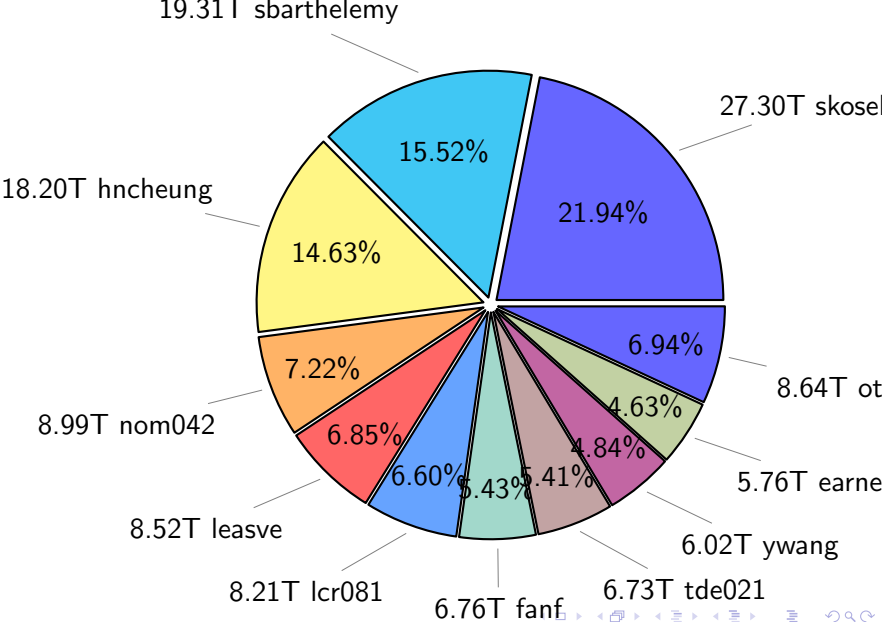

NS9039K total disk usage

Total size: 413.57T

NS9039K file types usage

NS9039K history files usage

Total size: 100.40T
46.17T ingo

NS9039K restart files usage

Total size: 188.75T
88.17T ywang

NS9039K misc files usage

Total size: 124.42T

NS9039K total compressed

Total size: 413.57T

283.75T compressed

129.82T uncompressed

NS9039K uncompressed files usage

Total size: 129.82T

NS9039K NorCPM/cases/*