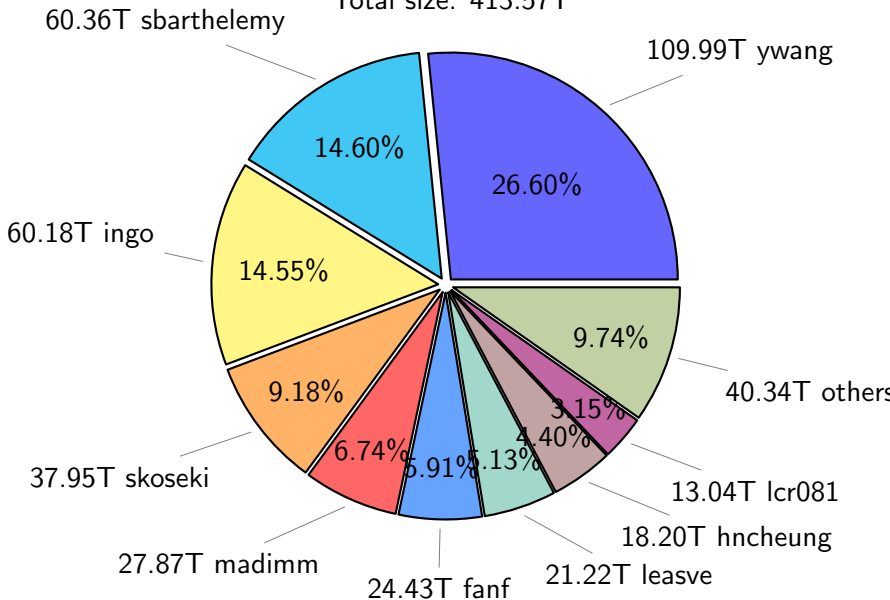

NS9039K disk usage

August 6, 2020

notes:

- ▶ Excluded directories: ".snapshot", ".afm", ".ptrash".
- ▶ Compressed file: file name end with "gz", "bz2", "tar", "zip" and NETCDF4 "nc"
- ▶ Restart files: path contains '/rest/'
- ▶ History files: path contains '/hist/'
- ▶ Items <3 % will be count as 'others'.
- ▶ Additional hard links are excluded.
- ▶ Monthly report: disk_ns9039k_YYYYMMDD.pdf
- ▶ Latest report: latest.pdf
- ▶ Ignored directories due to permission denied: filelist_classfy.err.txt

NS9039K total disk usage

Total size: 413.57T

NS9039K file types usage

NS9039K history files usage

Total size: 100.40T
46.17T ingo

NS9039K restart files usage

Total size: 188.75T
88.17T ywang

NS9039K misc files usage

Total size: 124.42T

NS9039K total compressed

Total size: 413.57T

283.75T compressed

129.82T uncompressed

NS9039K uncompressed files usage

Total size: 129.82T

NS9039K NorCPM/cases/*