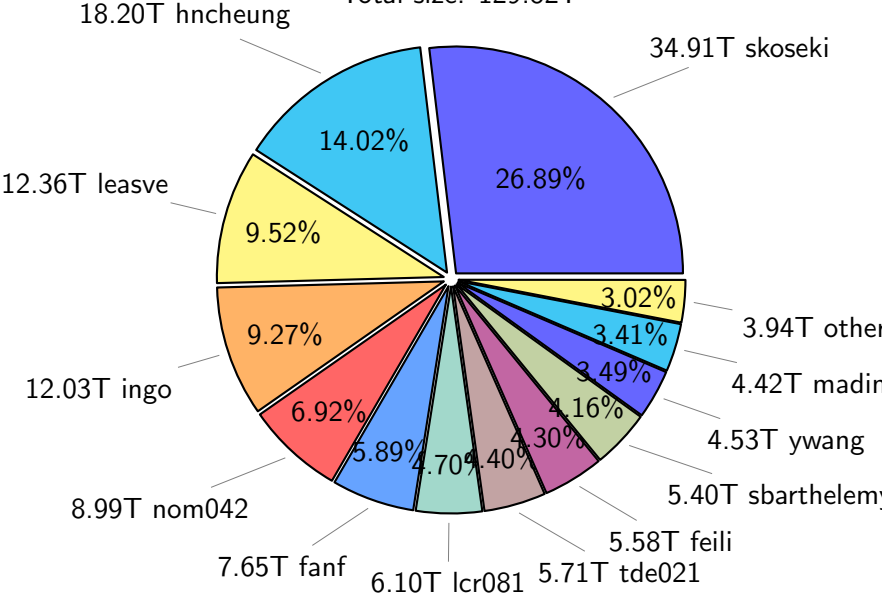

NS9039K total disk usage

Total size: 413.57T

NS9039K file types usage

NS9039K history files usage

Total size: 100.40T
46.17T ingo

NS9039K restart files usage

Total size: 188.75T
88.17T ywang

NS9039K misc files usage

Total size: 124.42T

NS9039K total compressed

Total size: 413.57T

283.75T compressed

129.82T uncompressed

NS9039K uncompressed files usage

Total size: 129.82T

NS9039K NorCPM/cases/*