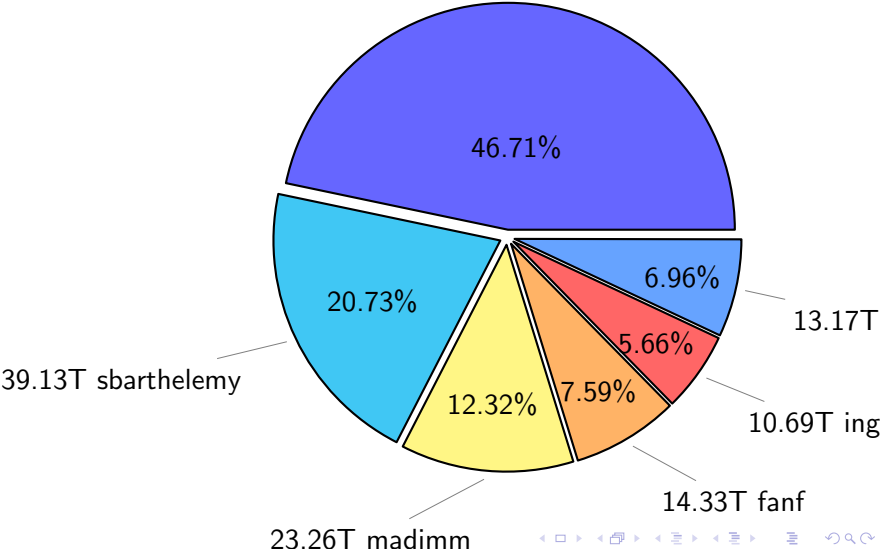

NS9039K total disk usage

Total size: 413.57T

NS9039K file types usage

NS9039K history files usage

Total size: 100.40T
46.17T ingo

NS9039K restart files usage

Total size: 188.75T
88.17T ywang

NS9039K misc files usage

Total size: 124.42T

NS9039K total compressed

Total size: 413.57T

283.75T compressed

129.82T uncompressed

NS9039K uncompressed files usage

Total size: 129.82T

NS9039K NorCPM/cases/*