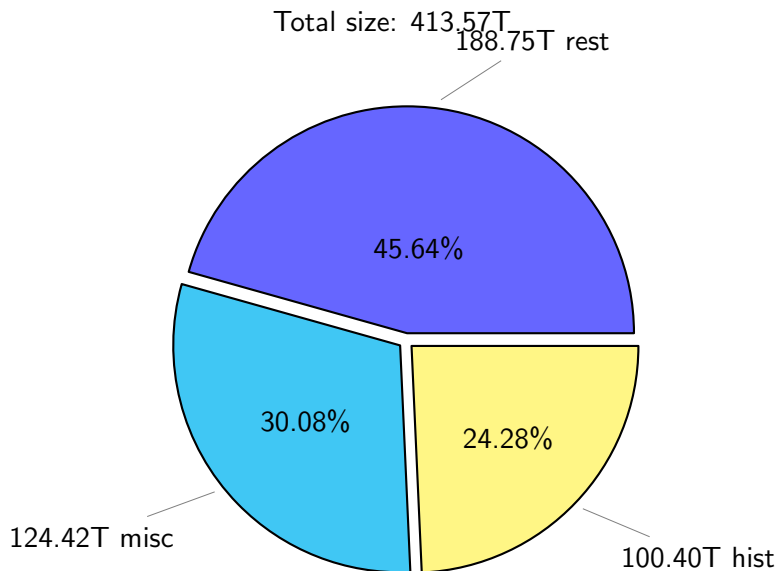

NS9039K disk usage

August 6, 2020

notes:

- ▶ Excluded directories: ".snapshot", ".afm", ".ptrash".
- ▶ Compressed file: file name end with "gz", "bz2", "tar", "zip" and NETCDF4 "nc"
- ▶ Restart files: path contains '/rest/'
- ▶ History files: path contains '/hist/'
- ▶ Items <3 % will be count as 'others'.
- ▶ Additional hard links are excluded.
- ▶ Monthly report: disk_ns9039k_YYYYMMDD.pdf
- ▶ Latest report: latest.pdf
- ▶ Ignored directories due to permission denied: filelist_classfy.err.txt

NS9039K total disk usage

Total size: 413.57T

NS9039K file types usage

NS9039K history files usage

Total size: 100.40T
46.17T ingo

NS9039K restart files usage

Total size: 188.75T
88.17T ywang

NS9039K misc files usage

Total size: 124.42T

NS9039K total compressed

Total size: 413.57T

283.75T compressed

129.82T uncompressed

NS9039K uncompressed files usage

Total size: 129.82T

NS9039K NorCPM/cases/*