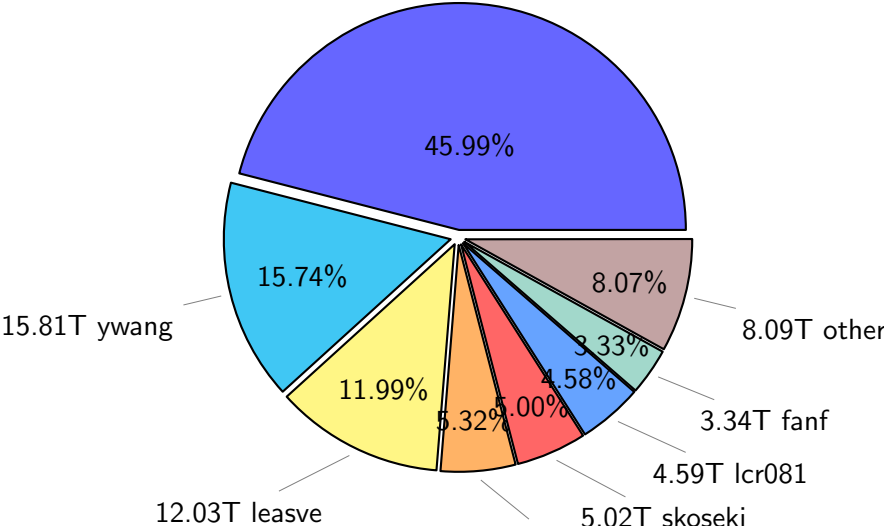

NS9039K total disk usage

Total size: 413.57T

NS9039K file types usage

NS9039K history files usage

Total size: 100.40T
46.17T ingo

NS9039K restart files usage

Total size: 188.75T
88.17T ywang

NS9039K misc files usage

Total size: 124.42T

NS9039K total compressed

Total size: 413.57T

283.75T compressed

129.82T uncompressed

NS9039K uncompressed files usage

Total size: 129.82T

NS9039K NorCPM/cases/*