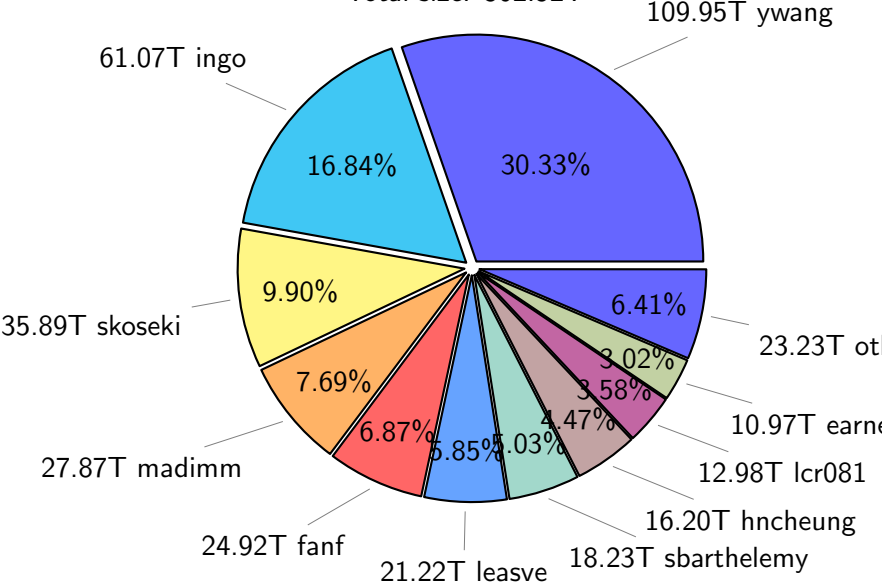

# NS9039K disk usage

July 27, 2020

notes:

- ▶ Excluded directories: ".snapshot", ".afm", ".ptrash".
- ▶ Compressed file: file name end with "gz", "bz2", "tar", "zip" and NETCDF4 "nc"
- ▶ Restart files: path contains '/rest/'
- ▶ History files: path contains '/hist/'
- ▶ Items <3 % will be count as 'others'.
- ▶ Additional hard links are excluded.
- ▶ Monthly report: disk\_ns9039k\_YYYYMMDD.pdf
- ▶ Latest report: latest.pdf
- ▶ Ignored directories due to permission denied: filelist\_classfy.err.txt

# NS9039K total disk usage

Total size: 362.52T

# NS9039K history files usage

Total size: 91.81T  
44.95T ingo