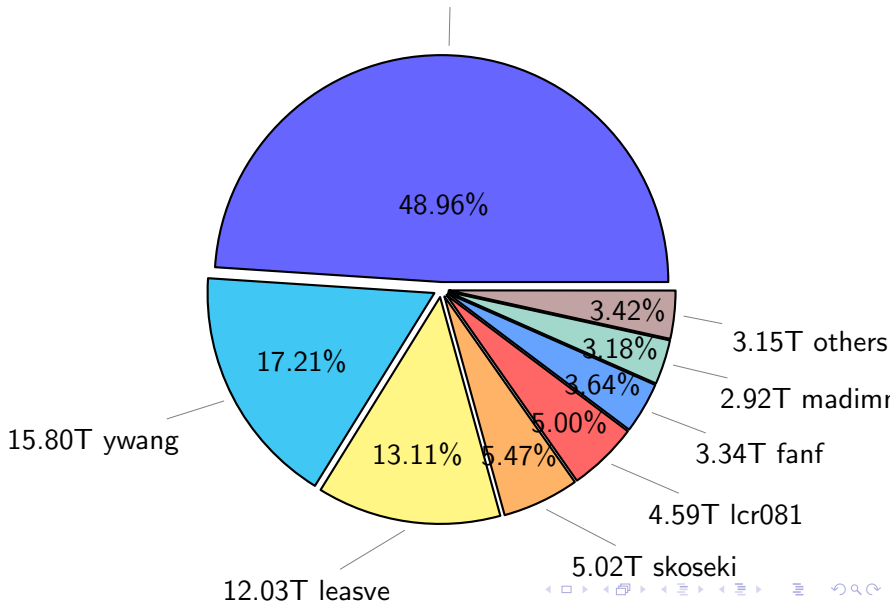

# NS9039K total disk usage

Total size: 362.52T

# NS9039K history files usage

Total size: 91.81T  
44.95T ingo