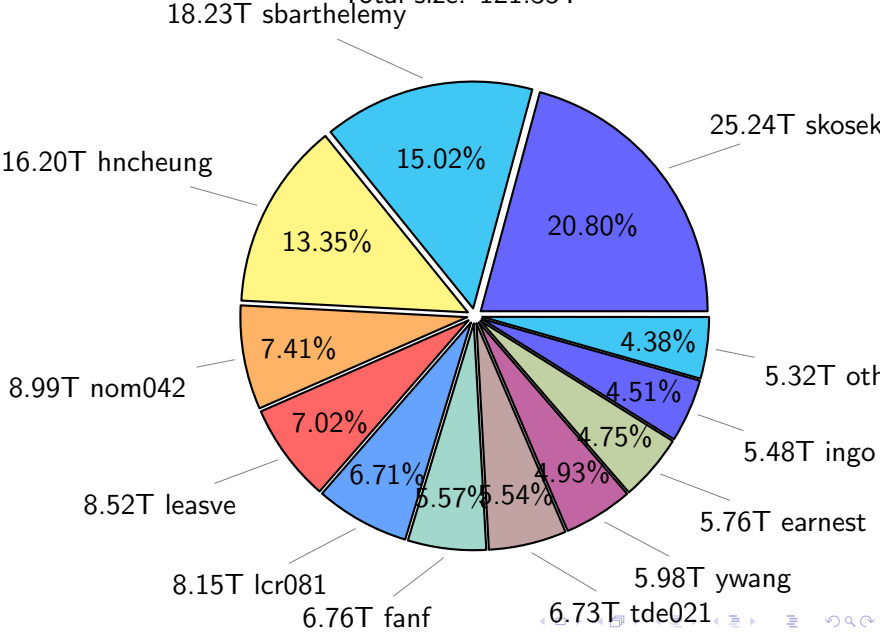

# NS9039K history files usage

Total size: 91.81T  
44.95T ingo

# NS9039K restart files usage

Total size: 149.35T

88.17T ywang

23.26T madimm

14.82T fanf

# NS9039K misc files usage

Total size: 121.35T