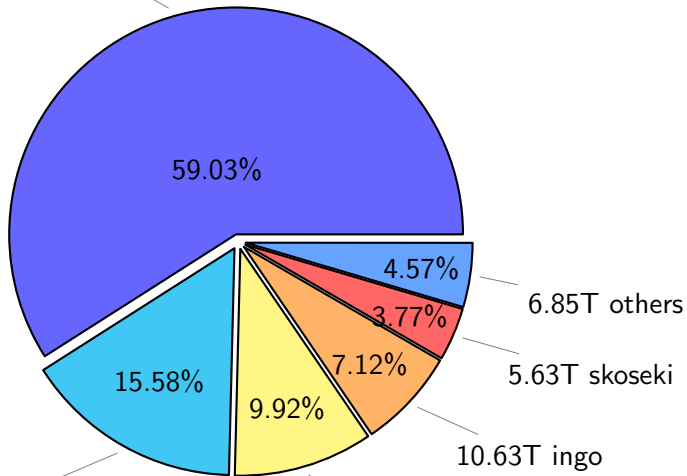

# NS9039K history files usage

Total size: 91.81T  
44.95T ingo

# NS9039K restart files usage

Total size: 149.35T

88.17T ywang

23.26T madimm

14.82T fanf