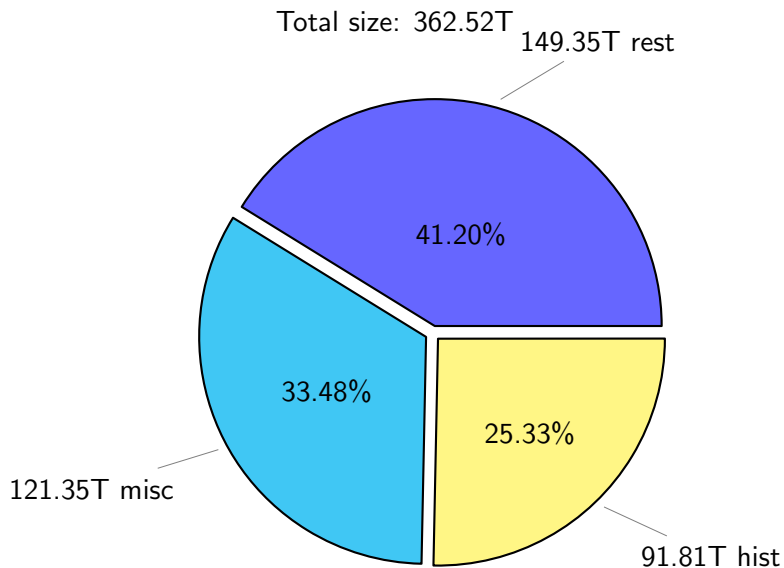

# NS9039K total disk usage

Total size: 362.52T

# NS9039K history files usage

Total size: 91.81T  
44.95T ingo

# NS9039K uncompressed files usage

Total size: 115.64T

total size: 235.00T