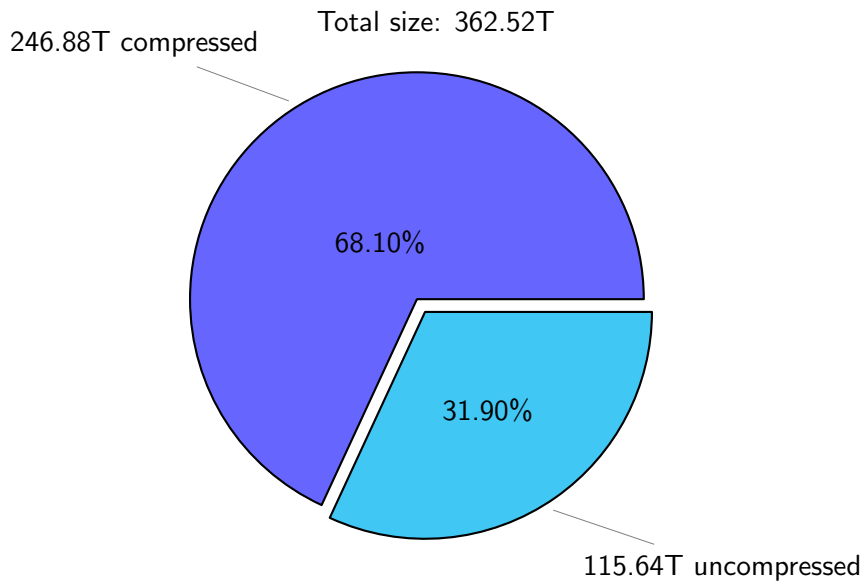

NS9039K total compressed