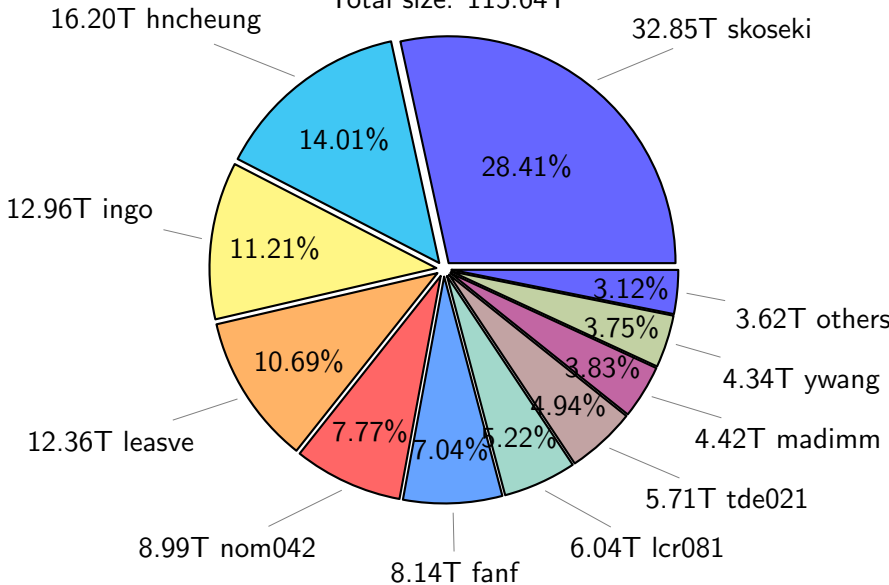

NS9039K uncompressed files usage

Total size: 115.64T