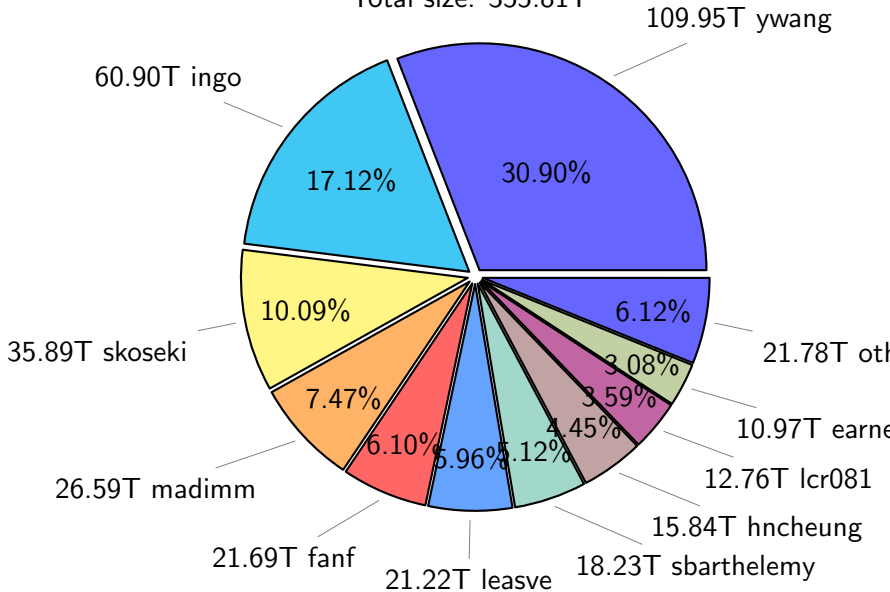

NS9039K disk usage

July 12, 2020

notes:

- ▶ Excluded directories: ".snapshot", ".afm", ".ptrash".
- ▶ Compressed file: file name end with "gz", "bz2", "tar", "zip" and NETCDF4 "nc"
- ▶ Restart files: path contains '/rest/'
- ▶ History files: path contains '/hist/'
- ▶ Items <3 % will be count as 'others'.
- ▶ Additional hard links are excluded.
- ▶ Monthly report: disk_ns9039k_YYYYMMDD.pdf
- ▶ Latest report: latest.pdf
- ▶ Ignored directories due to permission denied: filelist_classfy.err.txt

NS9039K total disk usage

Total size: 355.81T

NS9039K file types usage

NS9039K history files usage

Total size: 90.90T
44.95T ingo

NS9039K restart files usage

Total size: 144.30T

88.17T ywang

NS9039K misc files usage

Total size: 120.61T

NS9039K total compressed

NS9039K uncompressed files usage

Total size: 111.10T

NS9039K NorCPM/cases/*

NorCPM	73.83T	32.03%
N1850AERCN_staticEnsemble-rest_uncompressed	18.15T	7.88%
NorESM1-CMIP6	14.03T	6.09%
NorCPM_V1c-ana_19800115_me	12.55T	5.45%
NorCPM_V2a-sfe_19800115_me	10.89T	4.72%
NorCPM_V2-ana_me_ICEC-SST-S-T-1980-2010	10.48T	4.55%
NorCPM_V1b-ana_19800115_me	10.24T	4.44%
NorCPM_V1-ana_19800115_me	8.57T	3.72%
True_Obs-2006-2017-reanalysis	5.38T	2.34%
NorESM1-ME_historicalExt_noAssim	3.85T	1.67%
True_Obs-1980-2010-FF_4th_try	3.43T	1.49%
bccr-fast_historical_18500101	2.80T	1.22%
others	55.67T	24.17%

total size: 230.48T