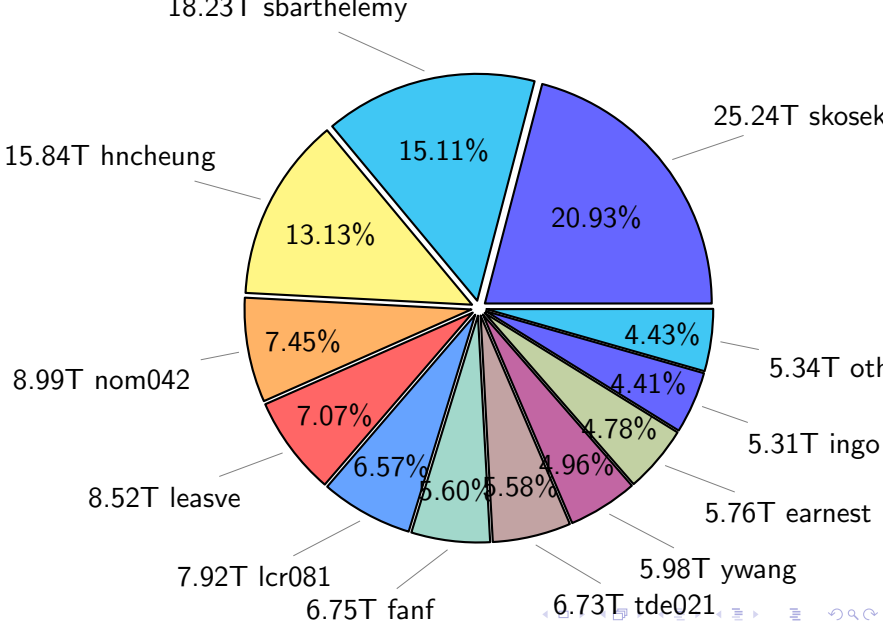

NS9039K total disk usage

Total size: 355.81T

NS9039K file types usage

NS9039K history files usage

Total size: 90.90T
44.95T ingo

NS9039K restart files usage

Total size: 144.30T

88.17T ywang

NS9039K misc files usage

Total size: 120.61T

NS9039K total compressed

NS9039K uncompressed files usage

Total size: 111.10T

NS9039K NorCPM/cases/*

NorCPM	73.83T	32.03%
N1850AERCN_staticEnsemble-rest_uncompressed	18.15T	7.88%
NorESM1-CMIP6	14.03T	6.09%
NorCPM_V1c-ana_19800115_me	12.55T	5.45%
NorCPM_V2a-sfe_19800115_me	10.89T	4.72%
NorCPM_V2-ana_me_ICEC-SST-S-T-1980-2010	10.48T	4.55%
NorCPM_V1b-ana_19800115_me	10.24T	4.44%
NorCPM_V1-ana_19800115_me	8.57T	3.72%
True_Obs-2006-2017-reanalysis	5.38T	2.34%
NorESM1-ME_historicalExt_noAssim	3.85T	1.67%
True_Obs-1980-2010-FF_4th_try	3.43T	1.49%
bccr-fast_historical_18500101	2.80T	1.22%
others	55.67T	24.17%

total size: 230.48T