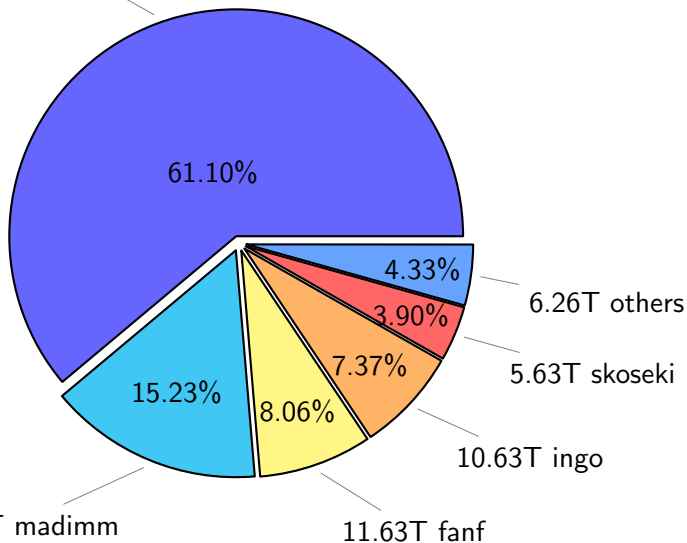

NS9039K total disk usage

Total size: 355.81T

NS9039K file types usage

NS9039K history files usage

Total size: 90.90T
44.95T ingo

NS9039K restart files usage

Total size: 144.30T

88.17T ywang

NS9039K misc files usage

Total size: 120.61T

NS9039K total compressed

NS9039K uncompressed files usage

Total size: 111.10T

NS9039K NorCPM/cases/*

NorCPM	73.83T	32.03%
N1850AERCN_staticEnsemble-rest_uncompressed	18.15T	7.88%
NorESM1-CMIP6	14.03T	6.09%
NorCPM_V1c-ana_19800115_me	12.55T	5.45%
NorCPM_V2a-sfe_19800115_me	10.89T	4.72%
NorCPM_V2-ana_me_ICEC-SST-S-T-1980-2010	10.48T	4.55%
NorCPM_V1b-ana_19800115_me	10.24T	4.44%
NorCPM_V1-ana_19800115_me	8.57T	3.72%
True_Obs-2006-2017-reanalysis	5.38T	2.34%
NorESM1-ME_historicalExt_noAssim	3.85T	1.67%
True_Obs-1980-2010-FF_4th_try	3.43T	1.49%
bccr-fast_historical_18500101	2.80T	1.22%
others	55.67T	24.17%

total size: 230.48T