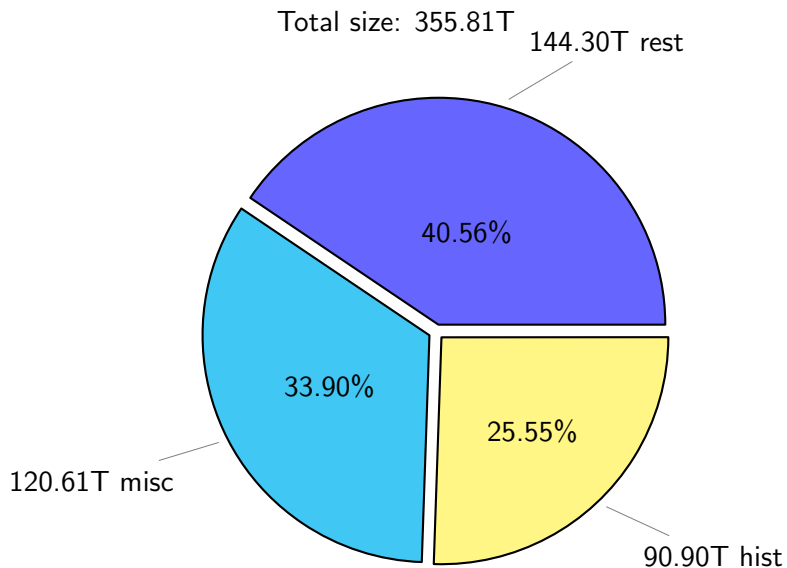

NS9039K disk usage

July 12, 2020

notes:

- ▶ Excluded directories: ".snapshot", ".afm", ".ptrash".
- ▶ Compressed file: file name end with "gz", "bz2", "tar", "zip" and NETCDF4 "nc"
- ▶ Restart files: path contains '/rest/'
- ▶ History files: path contains '/hist/'
- ▶ Items <3 % will be count as 'others'.
- ▶ Additional hard links are excluded.
- ▶ Monthly report: disk_ns9039k_YYYYMMDD.pdf
- ▶ Latest report: latest.pdf
- ▶ Ignored directories due to permission denied: filelist_classfy.err.txt

NS9039K total disk usage

Total size: 355.81T

NS9039K file types usage

NS9039K history files usage

Total size: 90.90T
44.95T ingo

NS9039K restart files usage

Total size: 144.30T

88.17T ywang

NS9039K misc files usage

Total size: 120.61T

NS9039K total compressed

NS9039K uncompressed files usage

Total size: 111.10T

NS9039K NorCPM/cases/*

NorCPM	73.83T	32.03%
N1850AERCN_staticEnsemble-rest_uncompressed	18.15T	7.88%
NorESM1-CMIP6	14.03T	6.09%
NorCPM_V1c-ana_19800115_me	12.55T	5.45%
NorCPM_V2a-sfe_19800115_me	10.89T	4.72%
NorCPM_V2-ana_me_ICEC-SST-S-T-1980-2010	10.48T	4.55%
NorCPM_V1b-ana_19800115_me	10.24T	4.44%
NorCPM_V1-ana_19800115_me	8.57T	3.72%
True_Obs-2006-2017-reanalysis	5.38T	2.34%
NorESM1-ME_historicalExt_noAssim	3.85T	1.67%
True_Obs-1980-2010-FF_4th_try	3.43T	1.49%
bccr-fast_historical_18500101	2.80T	1.22%
others	55.67T	24.17%

total size: 230.48T