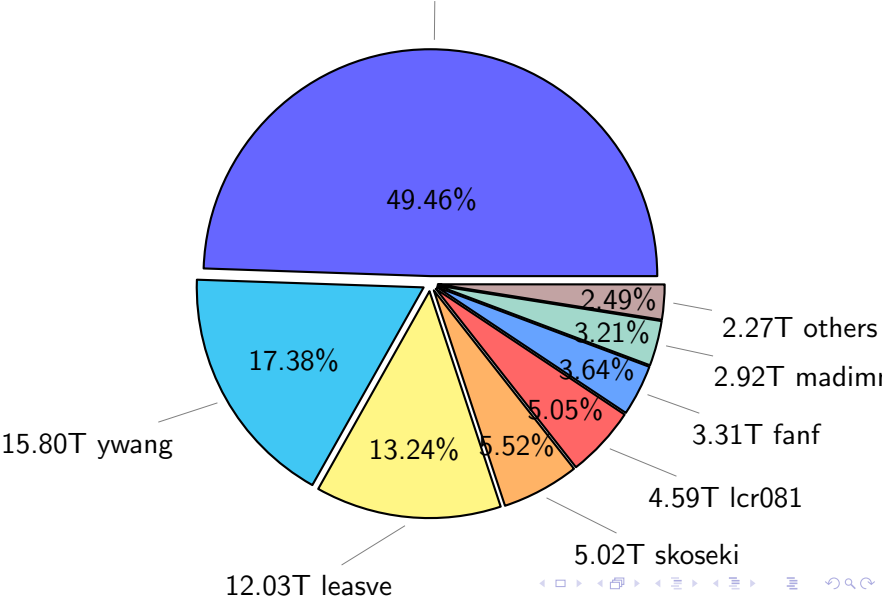

NS9039K total disk usage

Total size: 355.81T

NS9039K file types usage

NS9039K history files usage

Total size: 90.90T
44.95T ingo

NS9039K restart files usage

Total size: 144.30T

88.17T ywang

NS9039K misc files usage

Total size: 120.61T

NS9039K total compressed

NS9039K uncompressed files usage

Total size: 111.10T

NS9039K NorCPM/cases/*

NorCPM	73.83T	32.03%
N1850AERCN_staticEnsemble-rest_uncompressed	18.15T	7.88%
NorESM1-CMIP6	14.03T	6.09%
NorCPM_V1c-ana_19800115_me	12.55T	5.45%
NorCPM_V2a-sfe_19800115_me	10.89T	4.72%
NorCPM_V2-ana_me_ICEC-SST-S-T-1980-2010	10.48T	4.55%
NorCPM_V1b-ana_19800115_me	10.24T	4.44%
NorCPM_V1-ana_19800115_me	8.57T	3.72%
True_Obs-2006-2017-reanalysis	5.38T	2.34%
NorESM1-ME_historicalExt_noAssim	3.85T	1.67%
True_Obs-1980-2010-FF_4th_try	3.43T	1.49%
bccr-fast_historical_18500101	2.80T	1.22%
others	55.67T	24.17%

total size: 230.48T