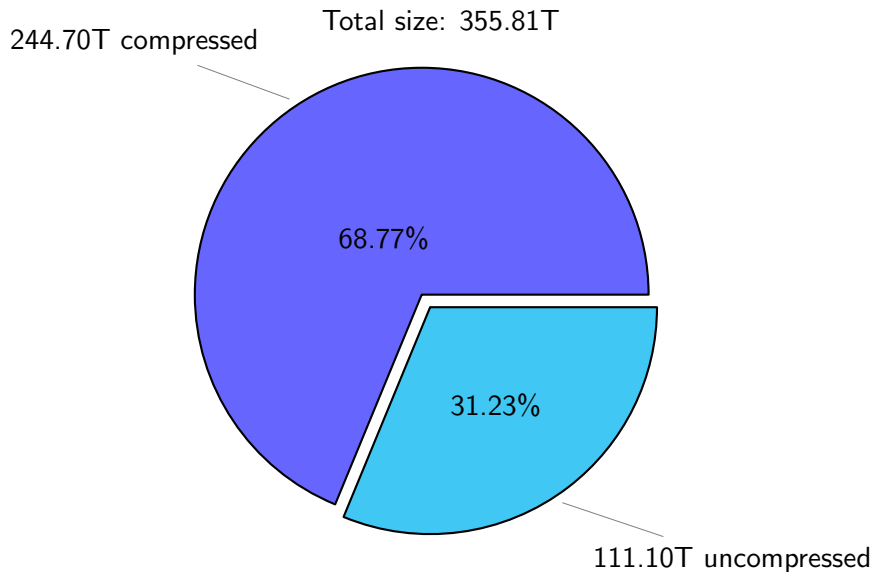

NS9039K total disk usage

Total size: 355.81T

NS9039K file types usage

NS9039K history files usage

Total size: 90.90T
44.95T ingo

NS9039K restart files usage

Total size: 144.30T

88.17T ywang

NS9039K misc files usage

Total size: 120.61T

NS9039K total compressed

NS9039K uncompressed files usage

Total size: 111.10T

NS9039K NorCPM/cases/*

NorCPM	73.83T	32.03%
N1850AERCN_staticEnsemble-rest_uncompressed	18.15T	7.88%
NorESM1-CMIP6	14.03T	6.09%
NorCPM_V1c-ana_19800115_me	12.55T	5.45%
NorCPM_V2a-sfe_19800115_me	10.89T	4.72%
NorCPM_V2-ana_me_ICEC-SST-S-T-1980-2010	10.48T	4.55%
NorCPM_V1b-ana_19800115_me	10.24T	4.44%
NorCPM_V1-ana_19800115_me	8.57T	3.72%
True_Obs-2006-2017-reanalysis	5.38T	2.34%
NorESM1-ME_historicalExt_noAssim	3.85T	1.67%
True_Obs-1980-2010-FF_4th_try	3.43T	1.49%
bccr-fast_historical_18500101	2.80T	1.22%
others	55.67T	24.17%

total size: 230.48T