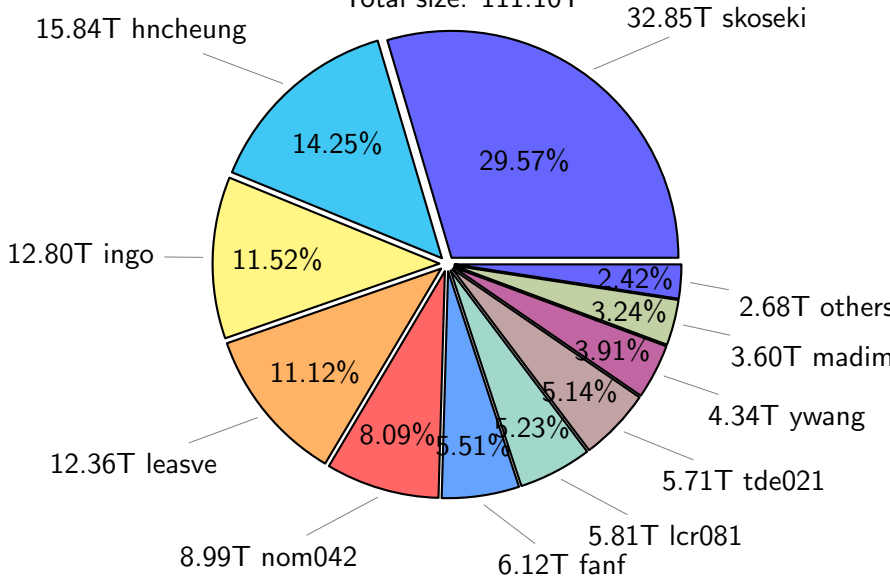

NS9039K total disk usage

Total size: 355.81T

NS9039K file types usage

NS9039K history files usage

Total size: 90.90T
44.95T ingo

NS9039K restart files usage

Total size: 144.30T

88.17T ywang

NS9039K misc files usage

Total size: 120.61T

NS9039K total compressed

NS9039K uncompressed files usage

Total size: 111.10T

NS9039K NorCPM/cases/*

NorCPM	73.83T	32.03%
N1850AERCN_staticEnsemble-rest_uncompressed	18.15T	7.88%
NorESM1-CMIP6	14.03T	6.09%
NorCPM_V1c-ana_19800115_me	12.55T	5.45%
NorCPM_V2a-sfe_19800115_me	10.89T	4.72%
NorCPM_V2-ana_me_ICEC-SST-S-T-1980-2010	10.48T	4.55%
NorCPM_V1b-ana_19800115_me	10.24T	4.44%
NorCPM_V1-ana_19800115_me	8.57T	3.72%
True_Obs-2006-2017-reanalysis	5.38T	2.34%
NorESM1-ME_historicalExt_noAssim	3.85T	1.67%
True_Obs-1980-2010-FF_4th_try	3.43T	1.49%
bccr-fast_historical_18500101	2.80T	1.22%
others	55.67T	24.17%

total size: 230.48T