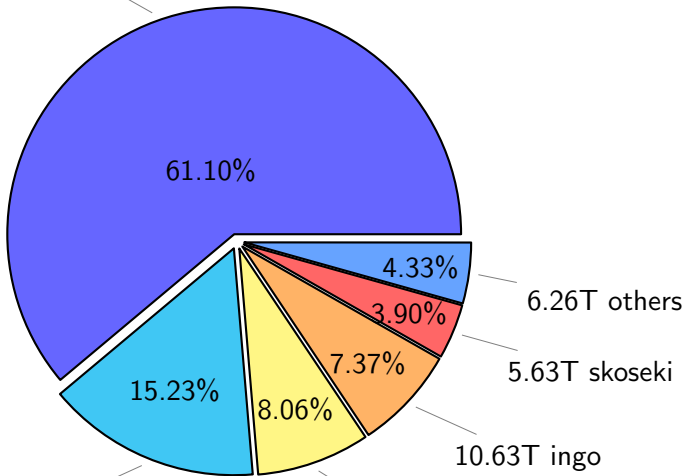

NS9039K total disk usage

Total size: 356.36T

NS9039K file types usage

NS9039K history files usage

Total size: 90.68T
44.95T ingo

NS9039K restart files usage

Total size: 144.30T

88.17T ywang