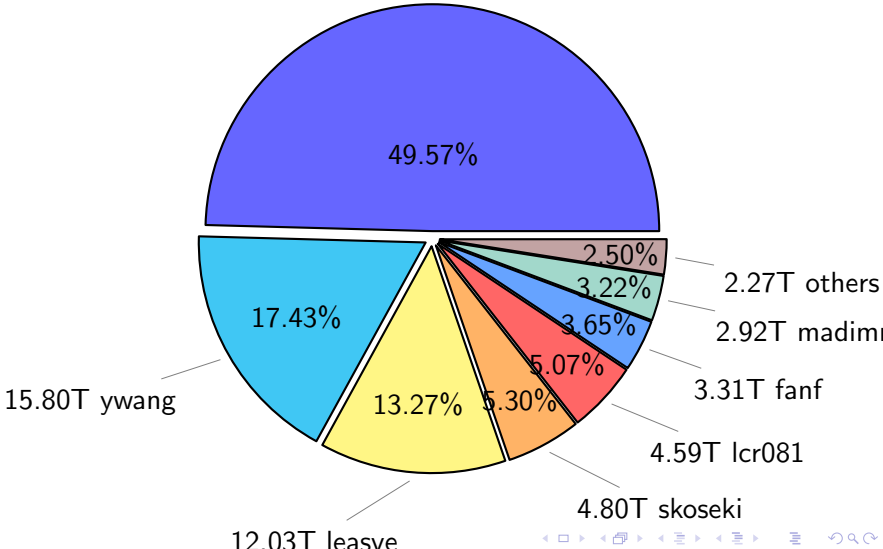

NS9039K total disk usage

Total size: 356.36T

NS9039K file types usage

NS9039K history files usage

Total size: 90.68T
44.95T ingo

NS9039K restart files usage

Total size: 144.30T

88.17T ywang

21.98T madimm

11.63T fanf

NS9039K misc files usage

Total size: 121.38T

NS9039K total compressed

NS9039K uncompressed files usage

Total size: 111.66T

NS9039K NorCPM/cases/*

total size: 230.48T