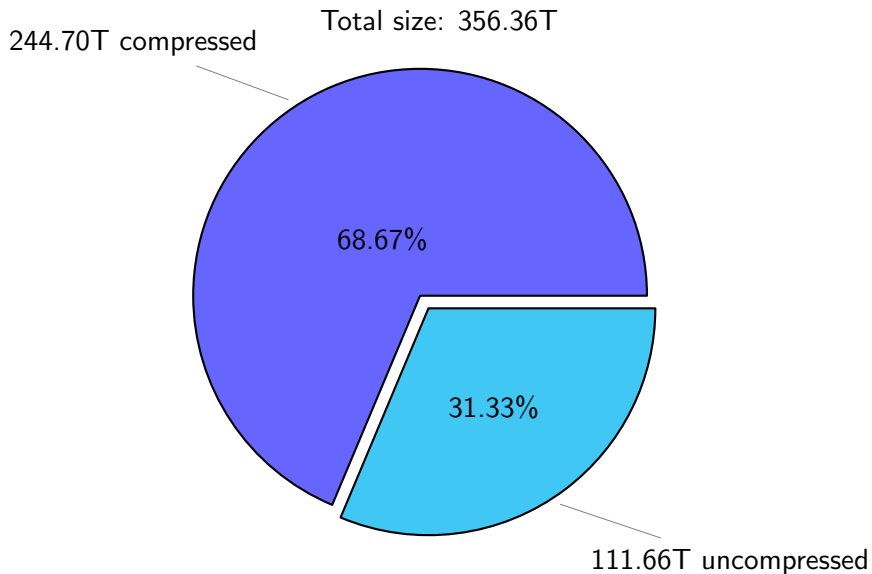

NS9039K total disk usage

Total size: 356.36T

NS9039K file types usage

NS9039K history files usage

Total size: 90.68T
44.95T ingo

NS9039K restart files usage

Total size: 144.30T

88.17T ywang

21.98T madimm

11.63T fanf

NS9039K misc files usage

Total size: 121.38T

NS9039K total compressed

NS9039K uncompressed files usage

Total size: 111.66T

NS9039K NorCPM/cases/*

total size: 230.48T