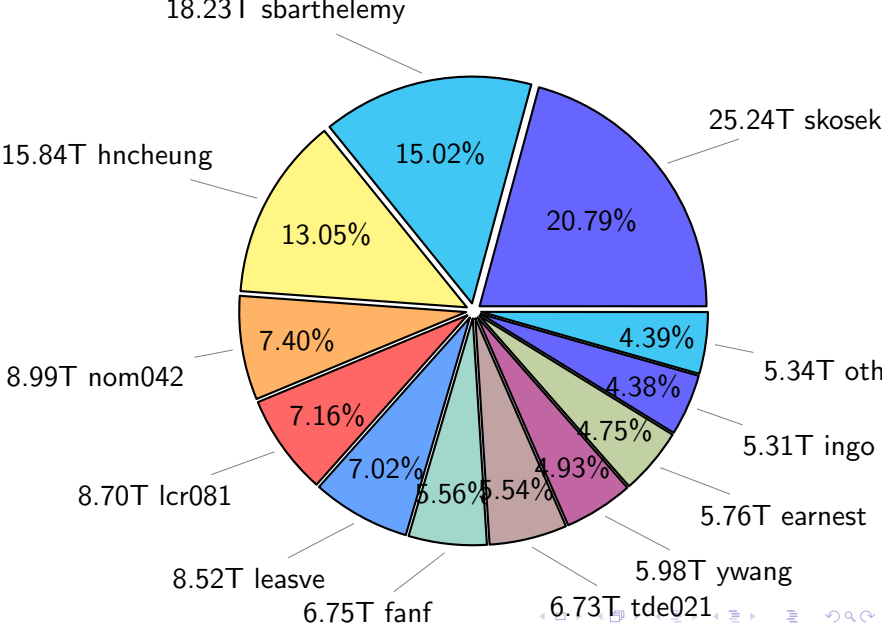

NS9039K misc files usage

Total size: 121.38T