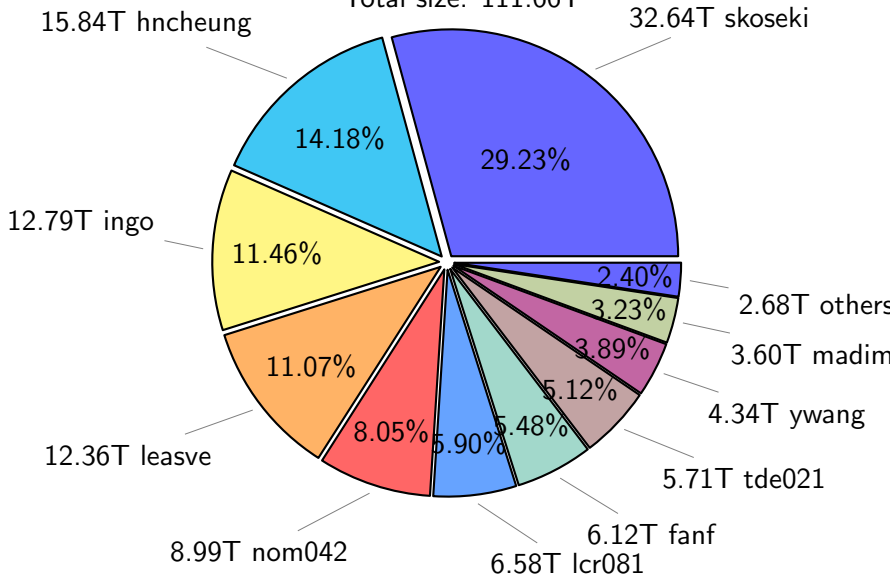

NS9039K total disk usage

Total size: 356.36T

NS9039K file types usage

NS9039K history files usage

Total size: 90.68T
44.95T ingo

NS9039K restart files usage

Total size: 144.30T

88.17T ywang

21.98T madimm

11.63T fanf

NS9039K misc files usage

Total size: 121.38T

NS9039K total compressed

NS9039K uncompressed files usage

Total size: 111.66T

NS9039K NorCPM/cases/*

total size: 230.48T