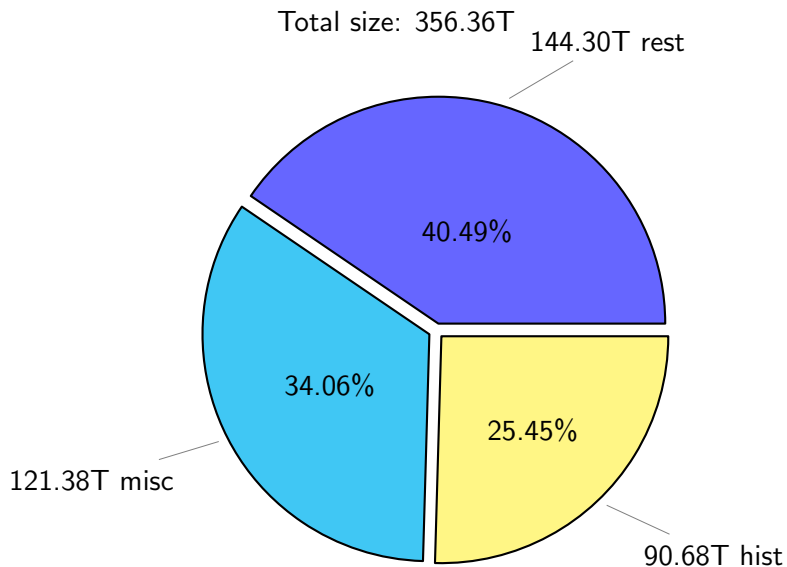

NS9039K disk usage

July 5, 2020

notes:

- ▶ Excluded directories: ".snapshot", ".afm", ".ptrash".
- ▶ Compressed file: file name end with "gz", "bz2", "tar", "zip" and NETCDF4 "nc"
- ▶ Restart files: path contains '/rest/'
- ▶ History files: path contains '/hist/'
- ▶ Items <3 % will be count as 'others'.
- ▶ Additional hard links are excluded.
- ▶ Monthly report: disk_ns9039k_YYYYMMDD.pdf
- ▶ Latest report: latest.pdf
- ▶ Ignored directories due to permission denied: filelist_classfy.err.txt

NS9039K total disk usage

Total size: 356.36T

NS9039K file types usage

NS9039K history files usage

Total size: 90.68T
44.95T ingo

NS9039K restart files usage

Total size: 144.30T

88.17T ywang

21.98T madimm

11.63T fanf

NS9039K misc files usage

Total size: 121.38T

NS9039K total compressed

NS9039K uncompressed files usage

Total size: 111.66T

NS9039K NorCPM/cases/*

total size: 230.48T