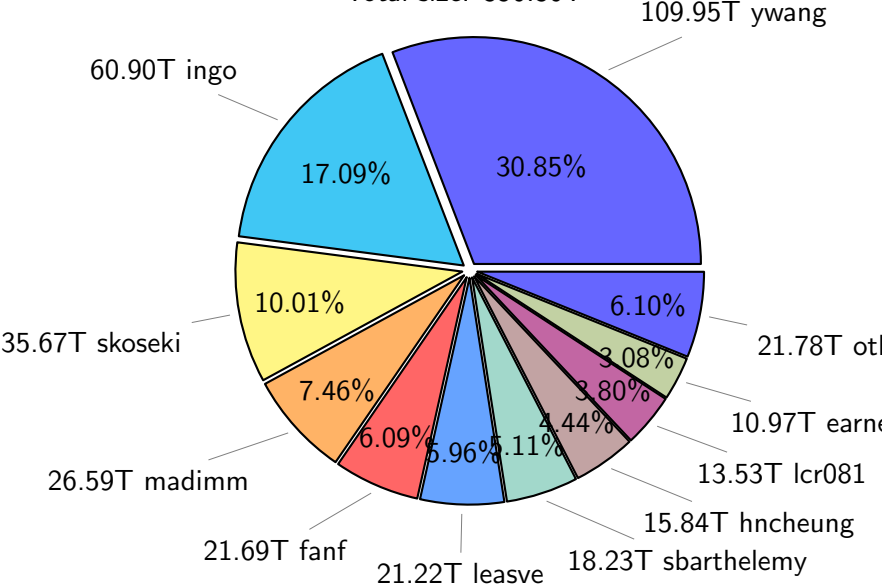

NS9039K disk usage

July 5, 2020

notes:

- ▶ Excluded directories: ".snapshot", ".afm", ".ptrash".
- ▶ Compressed file: file name end with "gz", "bz2", "tar", "zip" and NETCDF4 "nc"
- ▶ Restart files: path contains '/rest/'
- ▶ History files: path contains '/hist/'
- ▶ Items <3 % will be count as 'others'.
- ▶ Additional hard links are excluded.
- ▶ Monthly report: disk_ns9039k_YYYYMMDD.pdf
- ▶ Latest report: latest.pdf
- ▶ Ignored directories due to permission denied: filelist_classfy.err.txt

NS9039K total disk usage

Total size: 356.36T

NS9039K file types usage

NS9039K history files usage

Total size: 90.68T
44.95T ingo

NS9039K restart files usage

Total size: 144.30T

88.17T ywang

total size: 230.48T