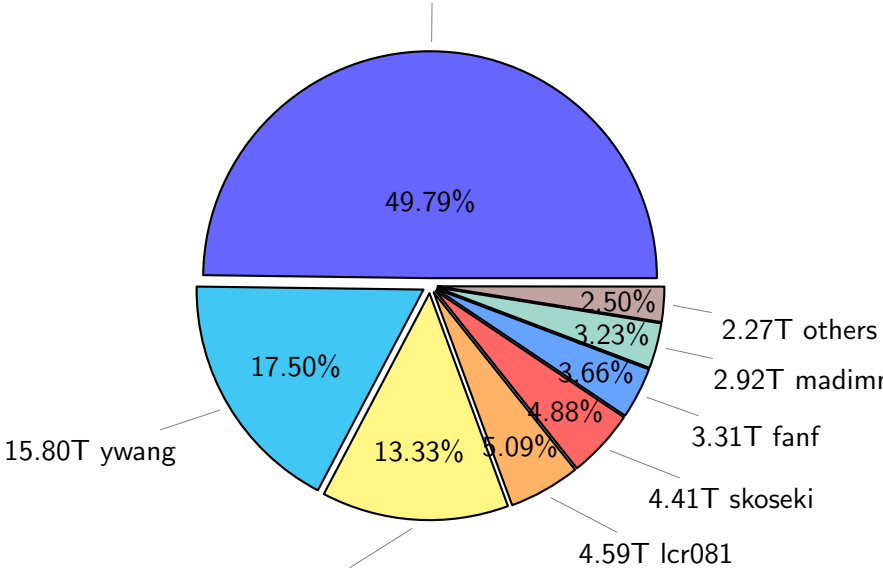

# NS9039K total disk usage

Total size: 349.95T

# NS9039K history files usage

Total size: 90.29T  
44.95T ingo