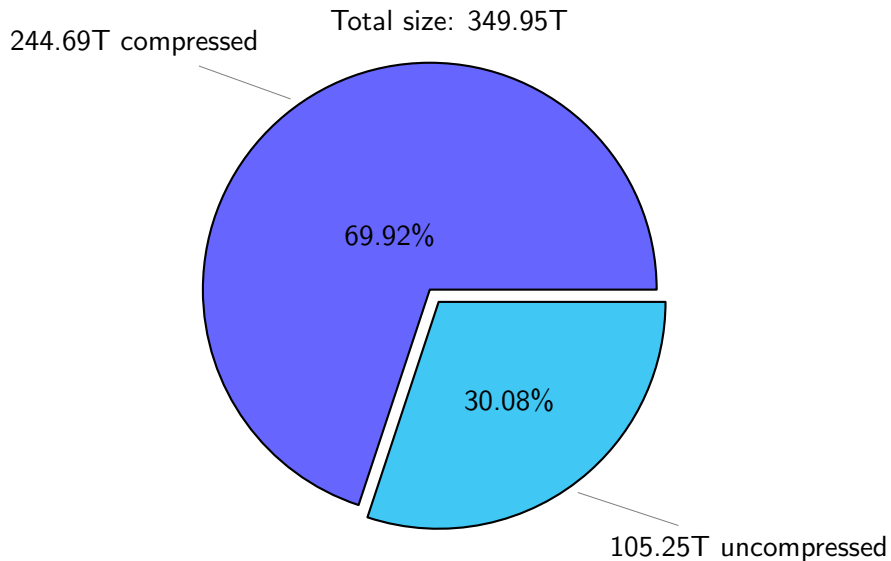

NS9039K total compressed