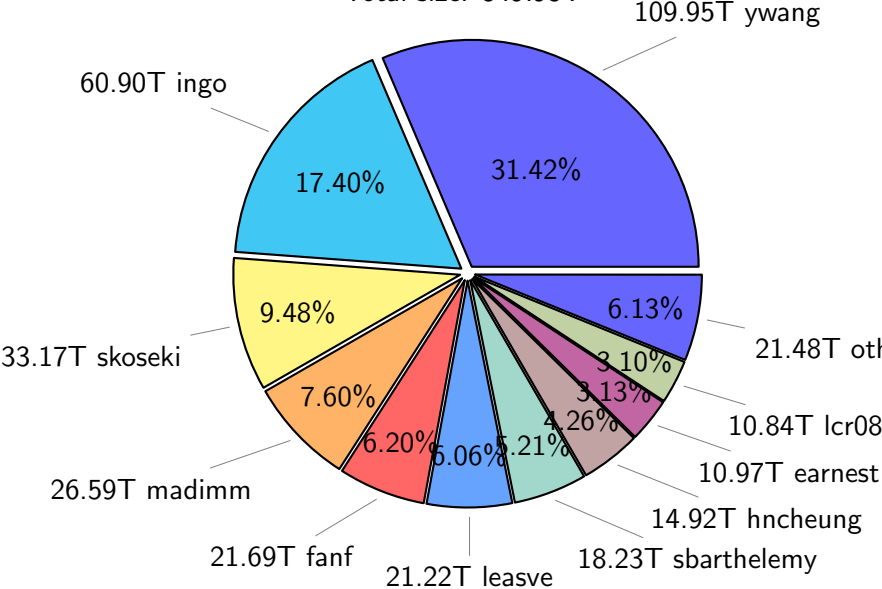

# NS9039K total disk usage

Total size: 349.95T

# NS9039K history files usage

Total size: 90.29T  
44.95T ingo