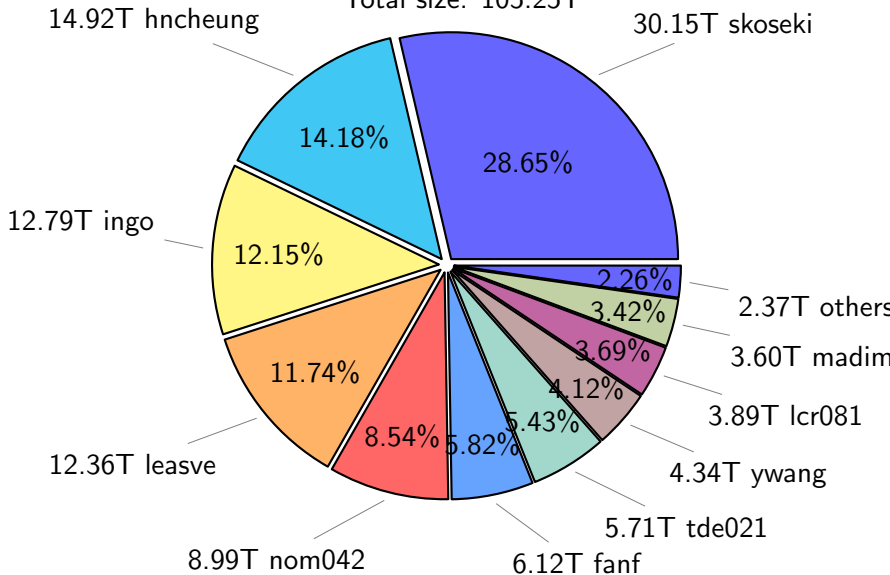

# NS9039K restart files usage

Total size: 142.82T

# NS9039K misc files usage

Total size: 116.84T

# NS9039K uncompressed files usage

Total size: 105.25T

total size: 230.48T