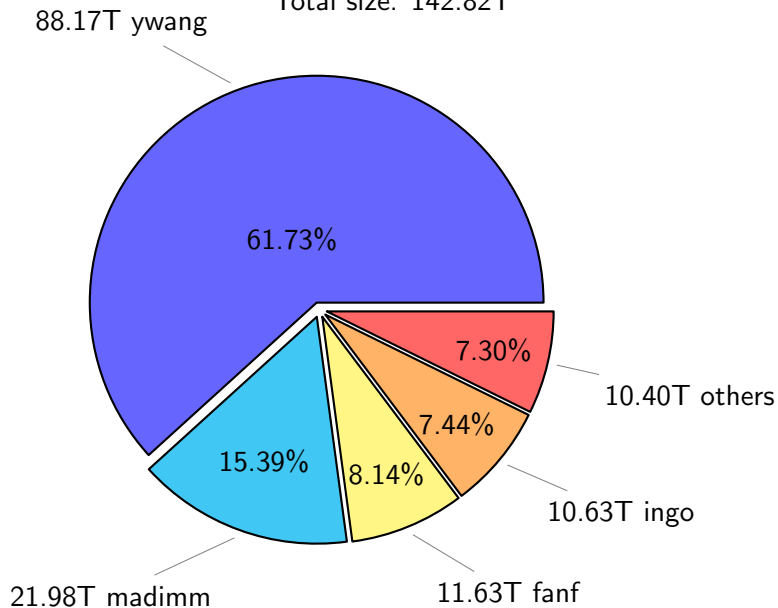

NS9039K restart files usage

Total size: 142.82T