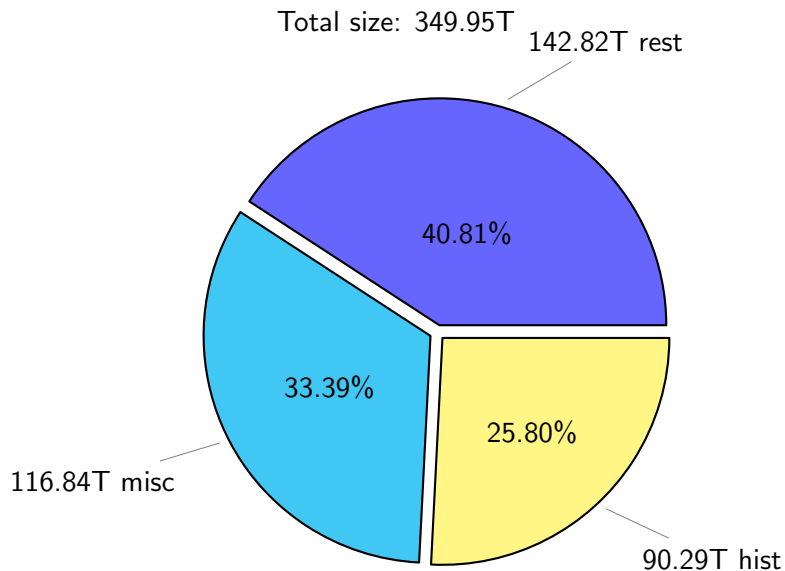

# NS9039K total disk usage

Total size: 349.95T

# NS9039K history files usage

Total size: 90.29T  
44.95T ingo

# NS9039K uncompressed files usage

Total size: 105.25T

total size: 230.48T