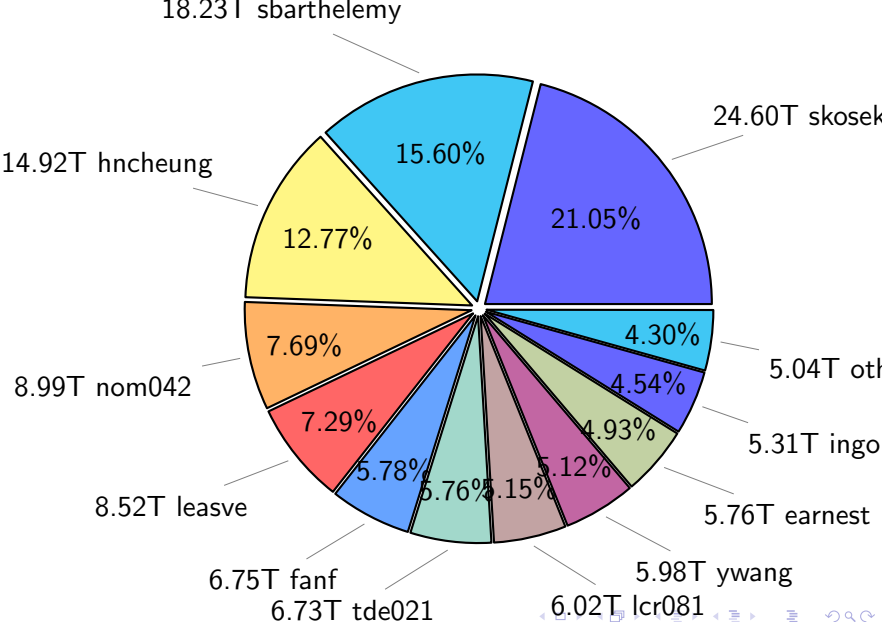

NS9039K misc files usage

Total size: 116.84T