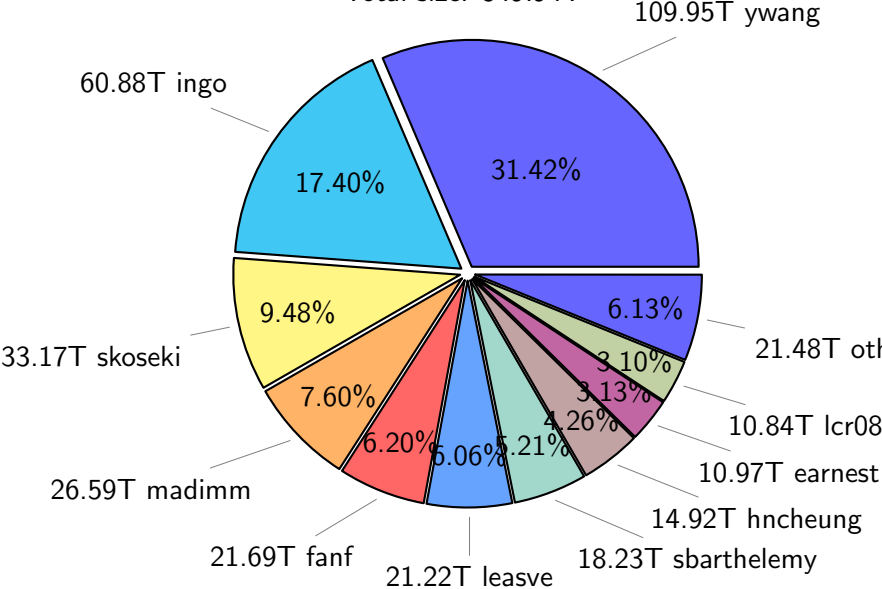

NS9039K disk usage

June 18, 2020

notes:

- ▶ Excluded directories: ".snapshot", ".afm", ".ptrash".
- ▶ Compressed file: file name end with "gz", "bz2", "tar", "zip" and NETCDF4 "nc"
- ▶ Restart files: path contains '/rest/'
- ▶ History files: path contains '/hist/'
- ▶ Items <3 % will be count as 'others'.
- ▶ Additional hard links are excluded.
- ▶ Monthly report: disk_ns9039k_YYYYMMDD.pdf
- ▶ Latest report: latest.pdf
- ▶ Ignored directories due to permission denied: filelist_classfy.err.txt

NS9039K total disk usage

Total size: 349.94T

NS9039K file types usage

NS9039K history files usage

Total size: 90.29T
44.95T ingo

NS9039K restart files usage

Total size: 142.82T

NS9039K misc files usage

Total size: 116.84T

NS9039K total compressed

NS9039K uncompressed files usage

Total size: 105.25T

NS9039K NorCPM/cases/*

NorCPM	73.83T	32.03%
N1850AERCN_staticEnsemble-rest_uncompressed	18.15T	7.88%
NorESM1-CMIP6	14.03T	6.09%
NorCPM_V1c-ana_19800115_me	12.55T	5.45%
NorCPM_V2a-sfe_19800115_me	10.89T	4.72%
NorCPM_V2-ana_me_ICEC-SST-S-T-1980-2010	10.48T	4.55%
NorCPM_V1b-ana_19800115_me	10.24T	4.44%
NorCPM_V1-ana_19800115_me	8.57T	3.72%
True_Obs-2006-2017-reanalysis	5.38T	2.34%
NorESM1-ME_historicalExt_noAssim	3.85T	1.67%
True_Obs-1980-2010-FF_4th_try	3.43T	1.49%
bccr-fast_historical_18500101	2.80T	1.22%
others	55.67T	24.17%

total size: 230.48T