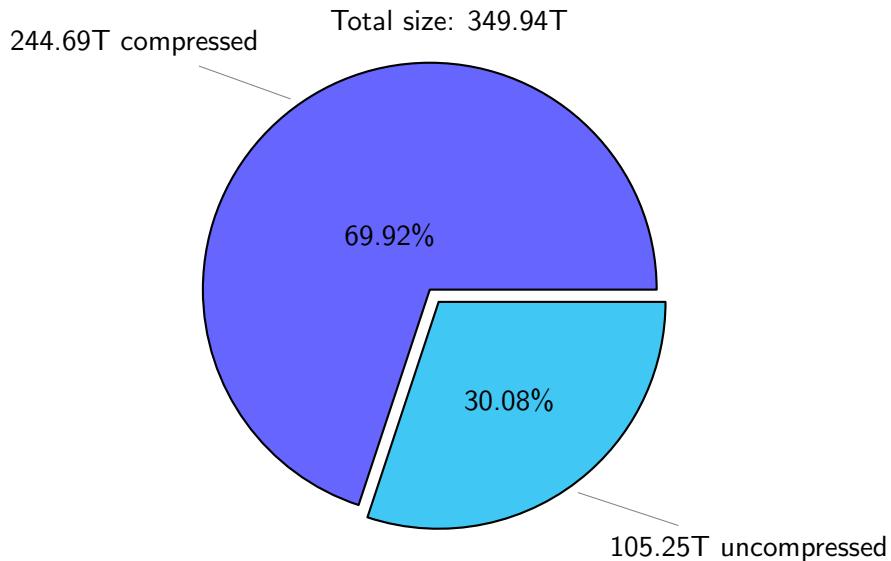

NS9039K total disk usage

Total size: 349.94T

NS9039K file types usage

NS9039K history files usage

Total size: 90.29T
44.95T ingo

NS9039K restart files usage

Total size: 142.82T

NS9039K misc files usage

Total size: 116.84T

NS9039K total compressed

NS9039K uncompressed files usage

Total size: 105.25T

NS9039K NorCPM/cases/*

NorCPM	73.83T	32.03%
N1850AERCN_staticEnsemble-rest_uncompressed	18.15T	7.88%
NorESM1-CMIP6	14.03T	6.09%
NorCPM_V1c-ana_19800115_me	12.55T	5.45%
NorCPM_V2a-sfe_19800115_me	10.89T	4.72%
NorCPM_V2-ana_me_ICEC-SST-S-T-1980-2010	10.48T	4.55%
NorCPM_V1b-ana_19800115_me	10.24T	4.44%
NorCPM_V1-ana_19800115_me	8.57T	3.72%
True_Obs-2006-2017-reanalysis	5.38T	2.34%
NorESM1-ME_historicalExt_noAssim	3.85T	1.67%
True_Obs-1980-2010-FF_4th_try	3.43T	1.49%
bccr-fast_historical_18500101	2.80T	1.22%
others	55.67T	24.17%

total size: 230.48T