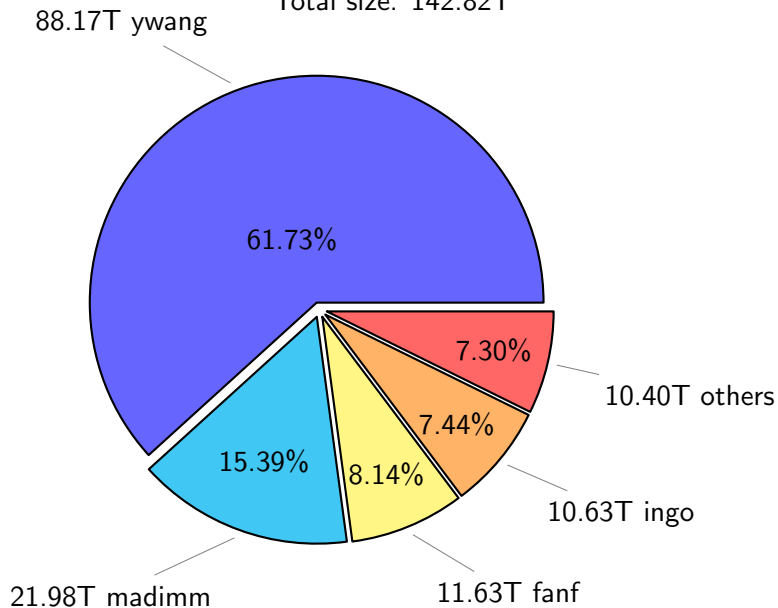

NS9039K total disk usage

Total size: 349.94T

NS9039K file types usage

NS9039K history files usage

Total size: 90.29T
44.95T ingo

NS9039K restart files usage

Total size: 142.82T

NS9039K misc files usage

Total size: 116.84T

NS9039K total compressed

NS9039K uncompressed files usage

Total size: 105.25T

NS9039K NorCPM/cases/*

NorCPM	73.83T	32.03%
N1850AERCN_staticEnsemble-rest_uncompressed	18.15T	7.88%
NorESM1-CMIP6	14.03T	6.09%
NorCPM_V1c-ana_19800115_me	12.55T	5.45%
NorCPM_V2a-sfe_19800115_me	10.89T	4.72%
NorCPM_V2-ana_me_ICEC-SST-S-T-1980-2010	10.48T	4.55%
NorCPM_V1b-ana_19800115_me	10.24T	4.44%
NorCPM_V1-ana_19800115_me	8.57T	3.72%
True_Obs-2006-2017-reanalysis	5.38T	2.34%
NorESM1-ME_historicalExt_noAssim	3.85T	1.67%
True_Obs-1980-2010-FF_4th_try	3.43T	1.49%
bccr-fast_historical_18500101	2.80T	1.22%
others	55.67T	24.17%

total size: 230.48T