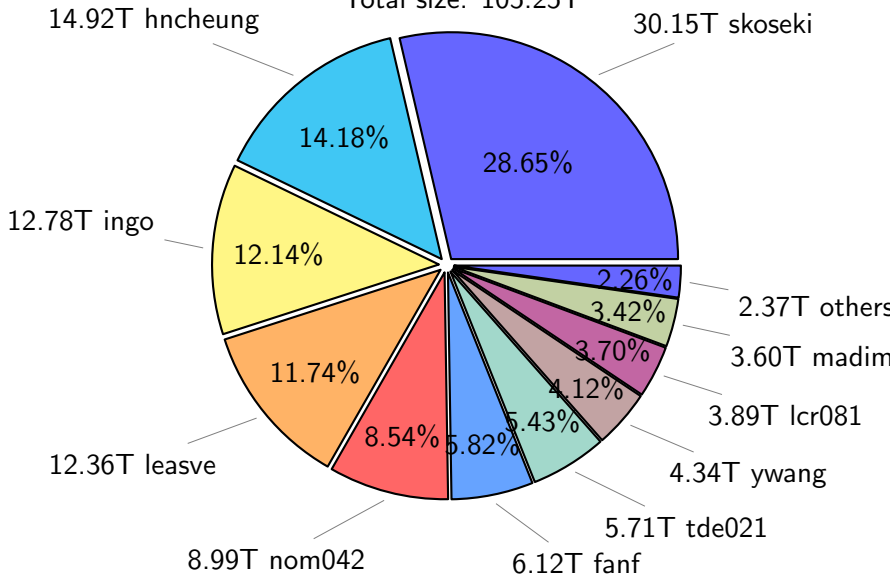

NS9039K total disk usage

Total size: 349.94T

NS9039K file types usage

NS9039K history files usage

Total size: 90.29T
44.95T ingo

NS9039K restart files usage

Total size: 142.82T

NS9039K misc files usage

Total size: 116.84T

NS9039K total compressed

NS9039K uncompressed files usage

Total size: 105.25T

NS9039K NorCPM/cases/*

NorCPM	73.83T	32.03%
N1850AERCN_staticEnsemble-rest_uncompressed	18.15T	7.88%
NorESM1-CMIP6	14.03T	6.09%
NorCPM_V1c-ana_19800115_me	12.55T	5.45%
NorCPM_V2a-sfe_19800115_me	10.89T	4.72%
NorCPM_V2-ana_me_ICEC-SST-S-T-1980-2010	10.48T	4.55%
NorCPM_V1b-ana_19800115_me	10.24T	4.44%
NorCPM_V1-ana_19800115_me	8.57T	3.72%
True_Obs-2006-2017-reanalysis	5.38T	2.34%
NorESM1-ME_historicalExt_noAssim	3.85T	1.67%
True_Obs-1980-2010-FF_4th_try	3.43T	1.49%
bccr-fast_historical_18500101	2.80T	1.22%
others	55.67T	24.17%

total size: 230.48T