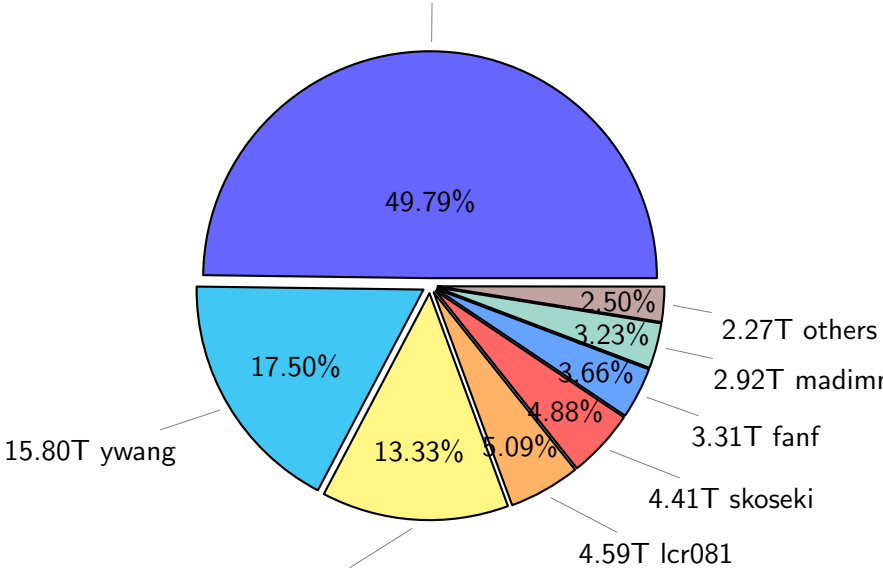

NS9039K total disk usage

Total size: 349.94T

NS9039K file types usage

NS9039K history files usage

Total size: 90.29T
44.95T ingo

NS9039K restart files usage

Total size: 142.82T

NS9039K misc files usage

Total size: 116.84T

NS9039K total compressed

NS9039K uncompressed files usage

Total size: 105.25T

NS9039K NorCPM/cases/*

NorCPM	73.83T	32.03%
N1850AERCN_staticEnsemble-rest_uncompressed	18.15T	7.88%
NorESM1-CMIP6	14.03T	6.09%
NorCPM_V1c-ana_19800115_me	12.55T	5.45%
NorCPM_V2a-sfe_19800115_me	10.89T	4.72%
NorCPM_V2-ana_me_ICEC-SST-S-T-1980-2010	10.48T	4.55%
NorCPM_V1b-ana_19800115_me	10.24T	4.44%
NorCPM_V1-ana_19800115_me	8.57T	3.72%
True_Obs-2006-2017-reanalysis	5.38T	2.34%
NorESM1-ME_historicalExt_noAssim	3.85T	1.67%
True_Obs-1980-2010-FF_4th_try	3.43T	1.49%
bccr-fast_historical_18500101	2.80T	1.22%
others	55.67T	24.17%

total size: 230.48T