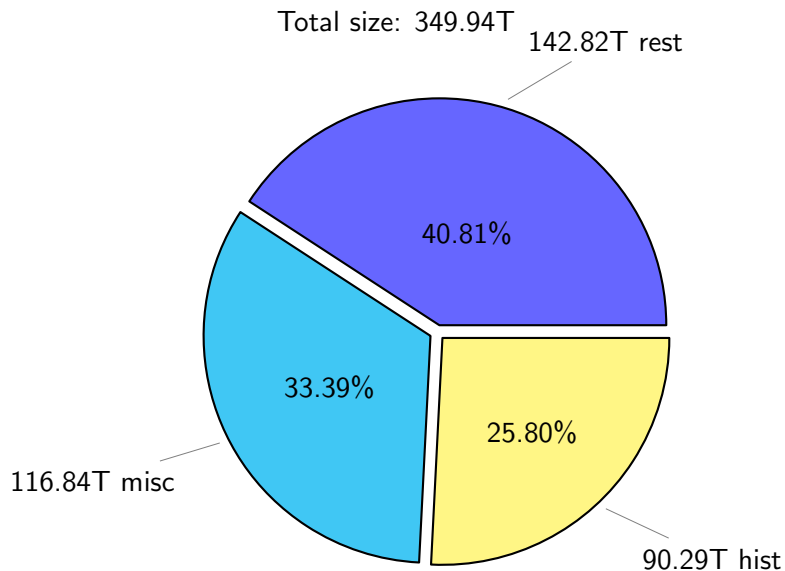

NS9039K disk usage

June 18, 2020

notes:

- ▶ Excluded directories: ".snapshot", ".afm", ".ptrash".
- ▶ Compressed file: file name end with "gz", "bz2", "tar", "zip" and NETCDF4 "nc"
- ▶ Restart files: path contains '/rest/'
- ▶ History files: path contains '/hist/'
- ▶ Items <3 % will be count as 'others'.
- ▶ Additional hard links are excluded.
- ▶ Monthly report: disk_ns9039k_YYYYMMDD.pdf
- ▶ Latest report: latest.pdf
- ▶ Ignored directories due to permission denied: filelist_classfy.err.txt

NS9039K total disk usage

Total size: 349.94T

NS9039K file types usage

NS9039K history files usage

Total size: 90.29T
44.95T ingo

NS9039K restart files usage

Total size: 142.82T

NS9039K misc files usage

Total size: 116.84T

NS9039K total compressed

NS9039K uncompressed files usage

Total size: 105.25T

NS9039K NorCPM/cases/*

NorCPM	73.83T	32.03%
N1850AERCN_staticEnsemble-rest_uncompressed	18.15T	7.88%
NorESM1-CMIP6	14.03T	6.09%
NorCPM_V1c-ana_19800115_me	12.55T	5.45%
NorCPM_V2a-sfe_19800115_me	10.89T	4.72%
NorCPM_V2-ana_me_ICEC-SST-S-T-1980-2010	10.48T	4.55%
NorCPM_V1b-ana_19800115_me	10.24T	4.44%
NorCPM_V1-ana_19800115_me	8.57T	3.72%
True_Obs-2006-2017-reanalysis	5.38T	2.34%
NorESM1-ME_historicalExt_noAssim	3.85T	1.67%
True_Obs-1980-2010-FF_4th_try	3.43T	1.49%
bccr-fast_historical_18500101	2.80T	1.22%
others	55.67T	24.17%

total size: 230.48T