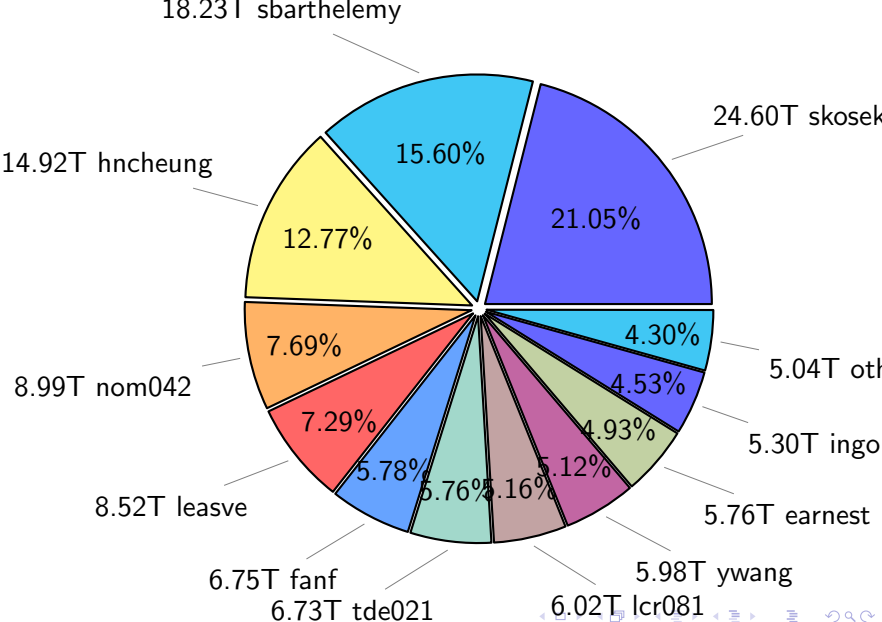

NS9039K total disk usage

Total size: 349.94T

NS9039K file types usage

NS9039K history files usage

Total size: 90.29T
44.95T ingo

NS9039K restart files usage

Total size: 142.82T

NS9039K misc files usage

Total size: 116.84T

NS9039K total compressed

NS9039K uncompressed files usage

Total size: 105.25T

NS9039K NorCPM/cases/*

NorCPM	73.83T	32.03%
N1850AERCN_staticEnsemble-rest_uncompressed	18.15T	7.88%
NorESM1-CMIP6	14.03T	6.09%
NorCPM_V1c-ana_19800115_me	12.55T	5.45%
NorCPM_V2a-sfe_19800115_me	10.89T	4.72%
NorCPM_V2-ana_me_ICEC-SST-S-T-1980-2010	10.48T	4.55%
NorCPM_V1b-ana_19800115_me	10.24T	4.44%
NorCPM_V1-ana_19800115_me	8.57T	3.72%
True_Obs-2006-2017-reanalysis	5.38T	2.34%
NorESM1-ME_historicalExt_noAssim	3.85T	1.67%
True_Obs-1980-2010-FF_4th_try	3.43T	1.49%
bccr-fast_historical_18500101	2.80T	1.22%
others	55.67T	24.17%

total size: 230.48T