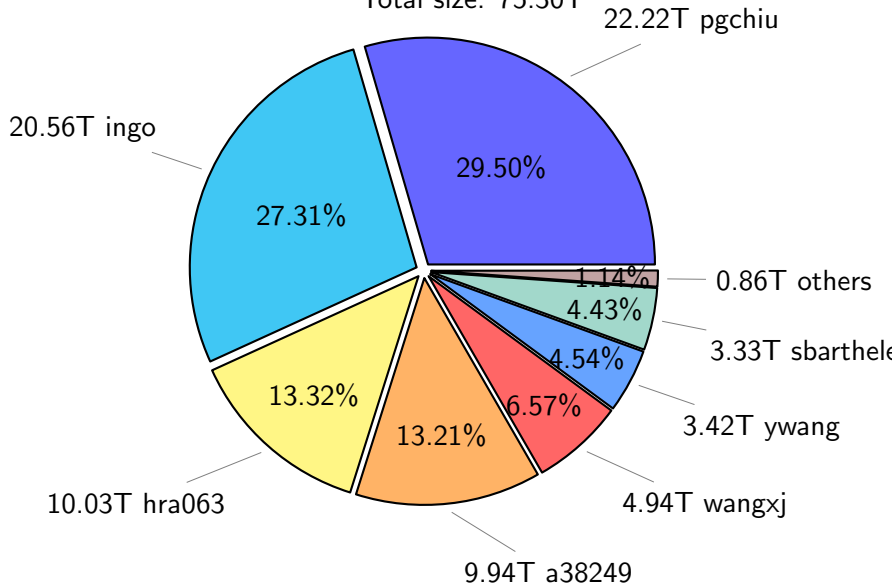

# NS9039K total disk usage

Total size: 839.73T

# NS9039K file types usage

Total size: 839.73T

556.88T hist

# NS9039K restart files usage

Total size: 75.30T

# NS9039K misc files usage

Total size: 207.54T