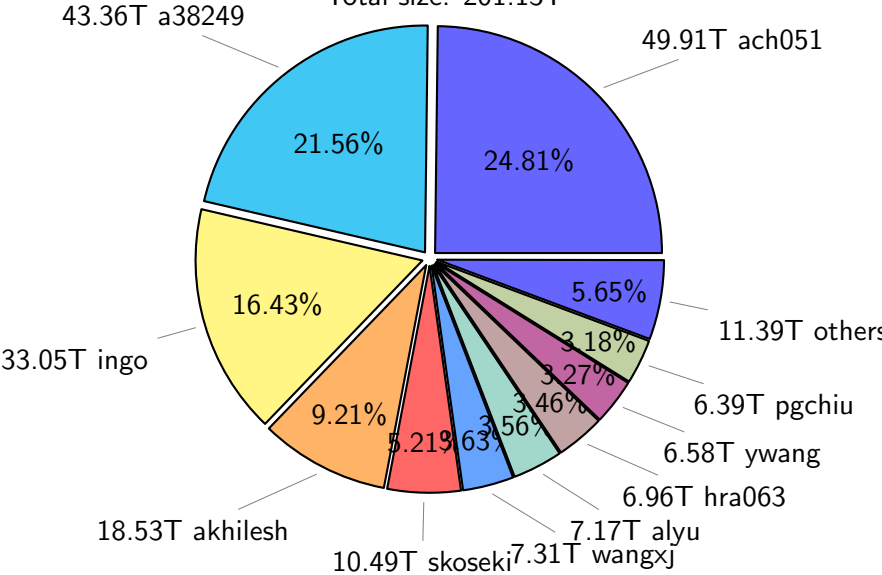

NS9039K uncompressed files usage

Total size: 201.13T