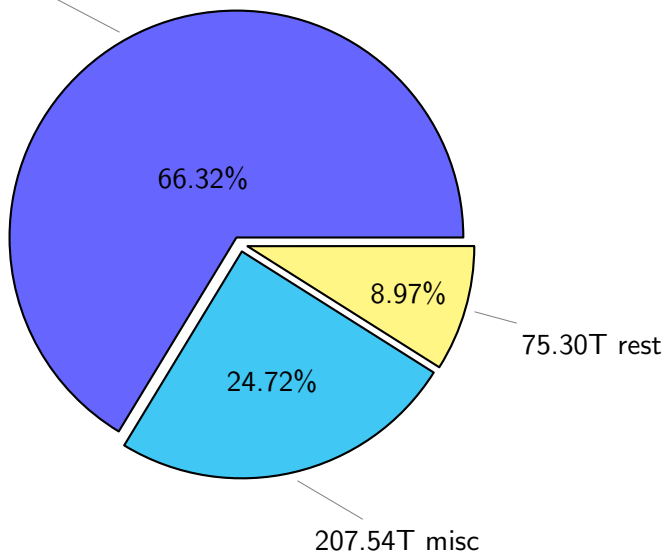

# NS9039K total disk usage

Total size: 839.73T

# NS9039K file types usage

Total size: 839.73T

556.88T hist

# NS9039K restart files usage

Total size: 75.30T

# NS9039K misc files usage

Total size: 207.54T