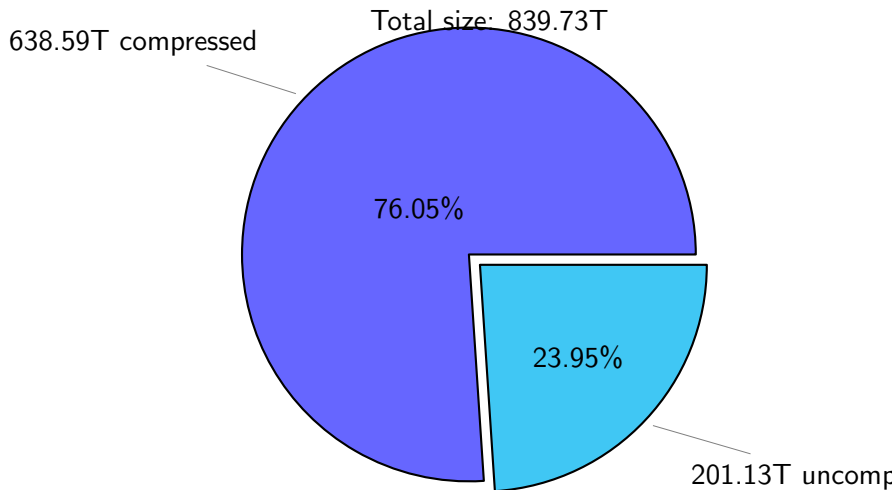

NS9039K total compressed