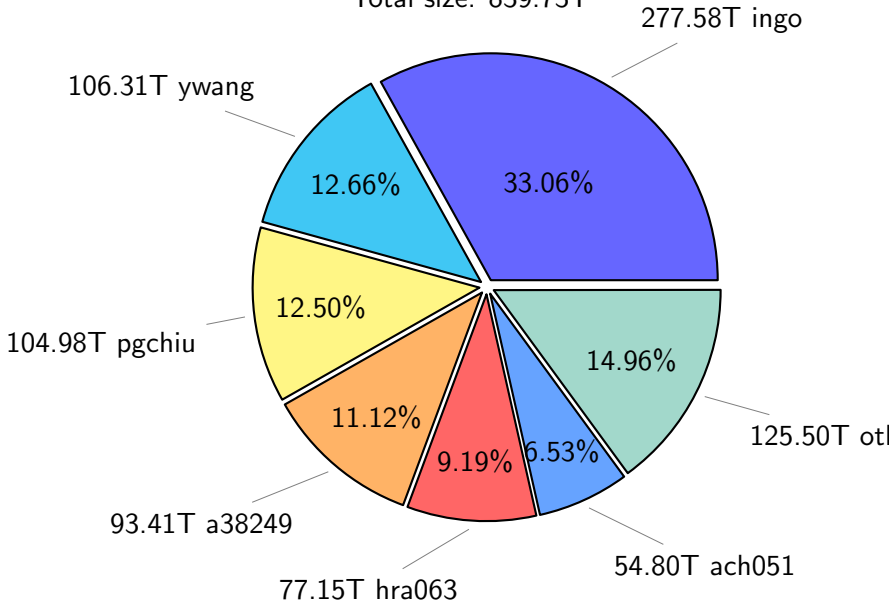

# NS9039K (NIRD-LMD) disk usage

December 1, 2024

notes:

- ▶ Excluded directories: all hidden dir (start with .)
- ▶ Compressed file: file name end with "gz", "bz2", "tar", "zip" and NETCDF4 "nc"
- ▶ Restart files: path contains '/rest/'
- ▶ History files: path contains '/hist/'
- ▶ Items <3 % will be count as 'others'.
- ▶ Additional hard links are excluded.
- ▶ Weekly report: disk\_ns9039k\_YYYYMMDD.pdf
- ▶ Latest report: latest.pdf
- ▶ Ignored directories due to permission denied: filelist\_classfy.err.txt
- ▶ Summary table: sizeTable.txt

# NS9039K total disk usage

Total size: 839.73T

# NS9039K file types usage

Total size: 839.73T

556.88T hist

# NS9039K uncompressed files usage

Total size: 201.13T

NS9039K NorCPM/cases/\*

No data

NS9039K shared/\*

No data