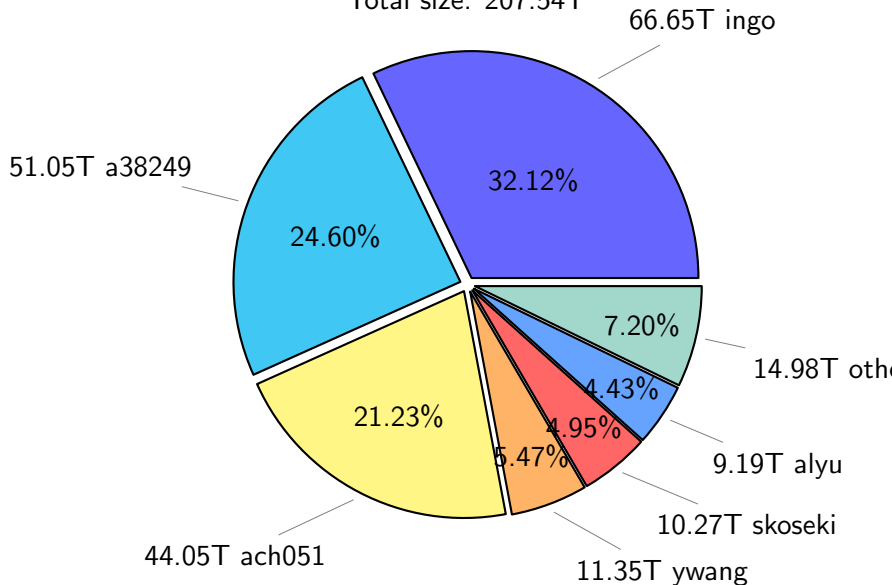

# NS9039K total disk usage

Total size: 839.73T

# NS9039K file types usage

Total size: 839.73T

556.88T hist

# NS9039K restart files usage

Total size: 75.30T

# NS9039K misc files usage

Total size: 207.54T