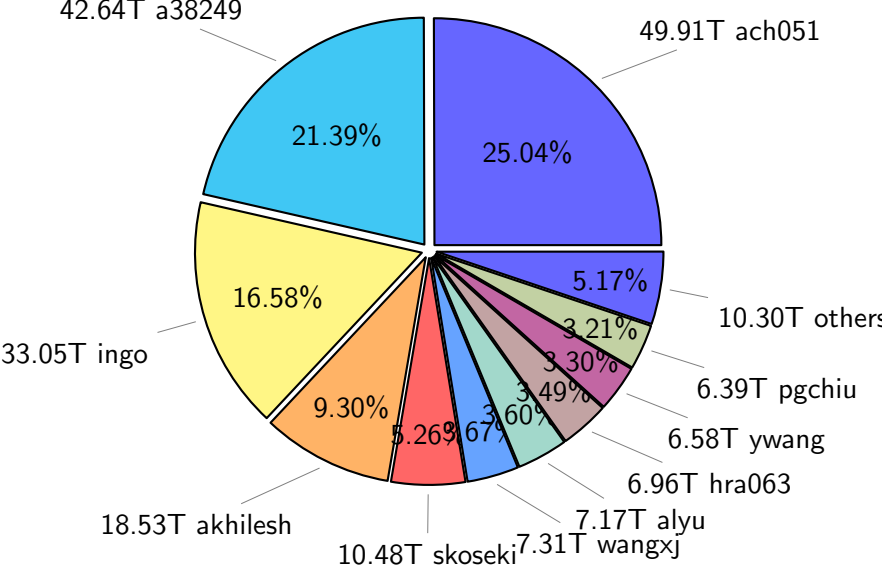

NS9039K file types usage

Total size: 834.34T

552.98T hist

NS9039K history files usage

Total size: 552.98T

NS9039K restart files usage

Total size: 73.98T

NS9039K misc files usage

Total size: 207.38T

NS9039K total compressed

NS9039K uncompressed files usage

Total size: 199.31T

NS9039K NorCPM/cases/*

No data

NS9039K shared/*

No data