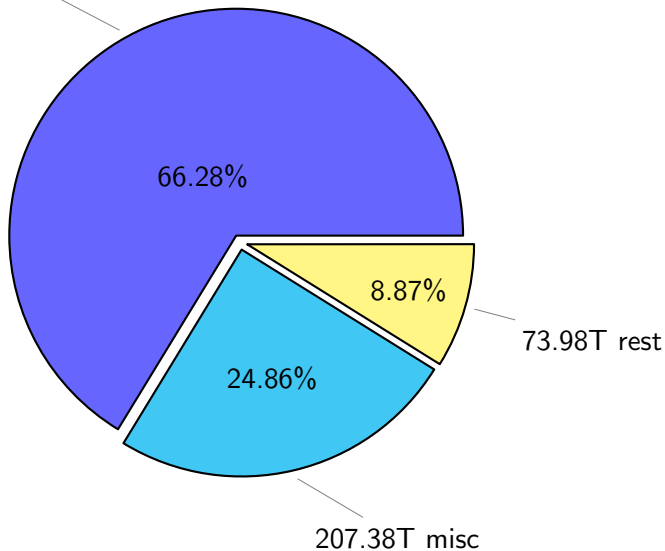

NS9039K total disk usage

Total size: 834.34T

277.50T ingo

106.31T ywang

12.74%

33.26%

12.58%

14.67%

104.98T pgchiu

10.91%

6.57%

122.59T otl

91.00T a38249

9.25%

54.80T ach051

77.15T hra063

NS9039K file types usage

Total size: 834.34T

552.98T hist

NS9039K history files usage

Total size: 552.98T

NS9039K restart files usage

Total size: 73.98T

NS9039K misc files usage

Total size: 207.38T

NS9039K total compressed

NS9039K uncompressed files usage

Total size: 199.31T

NS9039K NorCPM/cases/*

No data

NS9039K shared/*

No data