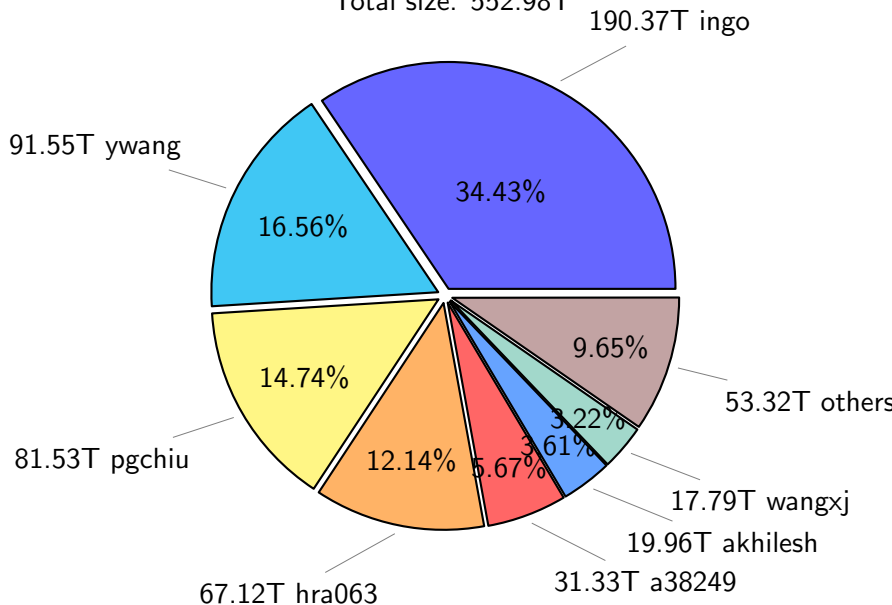

NS9039K total disk usage

Total size: 834.34T

277.50T ingo

106.31T ywang

12.74%

33.26%

12.58%

14.67%

NS9039K file types usage

Total size: 834.34T

552.98T hist

NS9039K history files usage

Total size: 552.98T

NS9039K restart files usage

Total size: 73.98T

NS9039K misc files usage

Total size: 207.38T

NS9039K total compressed

NS9039K uncompressed files usage

Total size: 199.31T

NS9039K NorCPM/cases/*

No data

NS9039K shared/*

No data