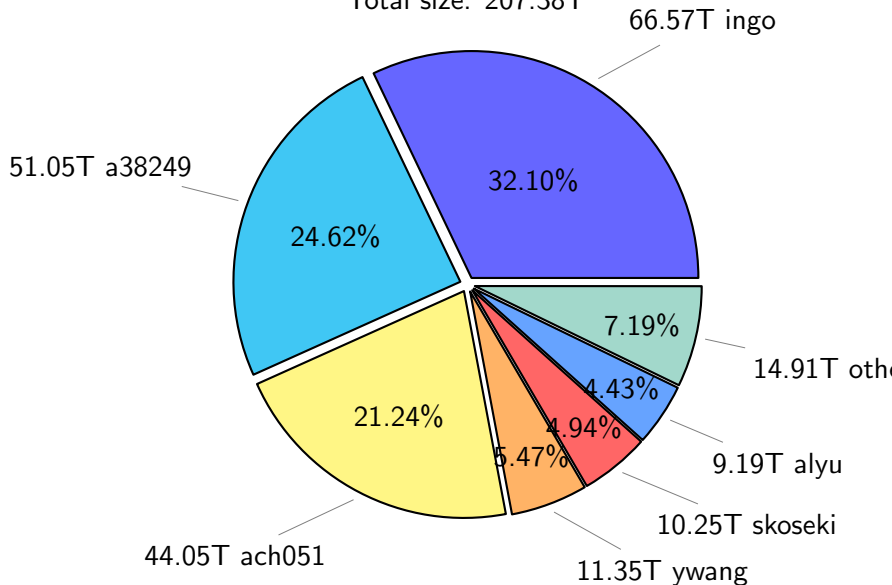

NS9039K total disk usage

Total size: 834.34T

277.50T ingo

106.31T ywang

12.74%

33.26%

12.58%

14.67%

NS9039K file types usage

Total size: 834.34T

552.98T hist

NS9039K history files usage

Total size: 552.98T

NS9039K restart files usage

Total size: 73.98T

NS9039K misc files usage

Total size: 207.38T

NS9039K total compressed

NS9039K uncompressed files usage

Total size: 199.31T

NS9039K NorCPM/cases/*

No data

NS9039K shared/*

No data