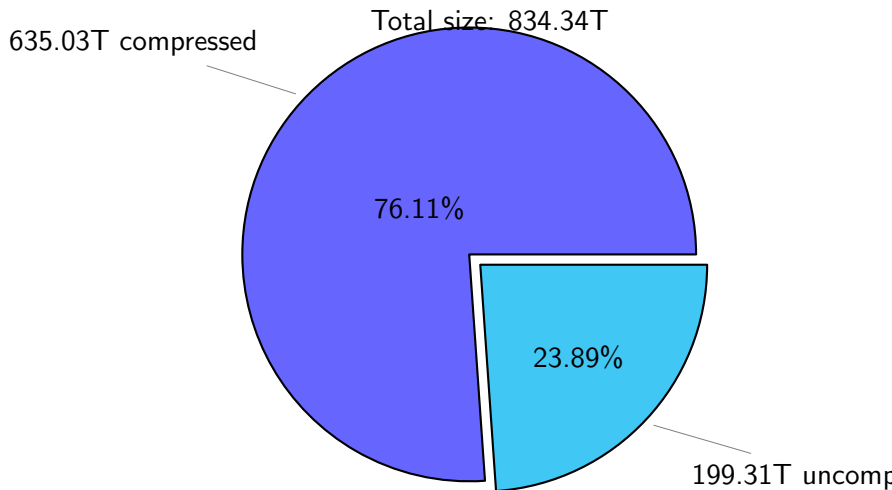

NS9039K total disk usage

Total size: 834.34T

277.50T ingo

106.31T ywang

12.74%

33.26%

12.58%

14.67%

NS9039K file types usage

Total size: 834.34T

552.98T hist

NS9039K history files usage

Total size: 552.98T

NS9039K restart files usage

Total size: 73.98T

NS9039K misc files usage

Total size: 207.38T

NS9039K total compressed

NS9039K uncompressed files usage

Total size: 199.31T

NS9039K NorCPM/cases/*

No data

NS9039K shared/*

No data