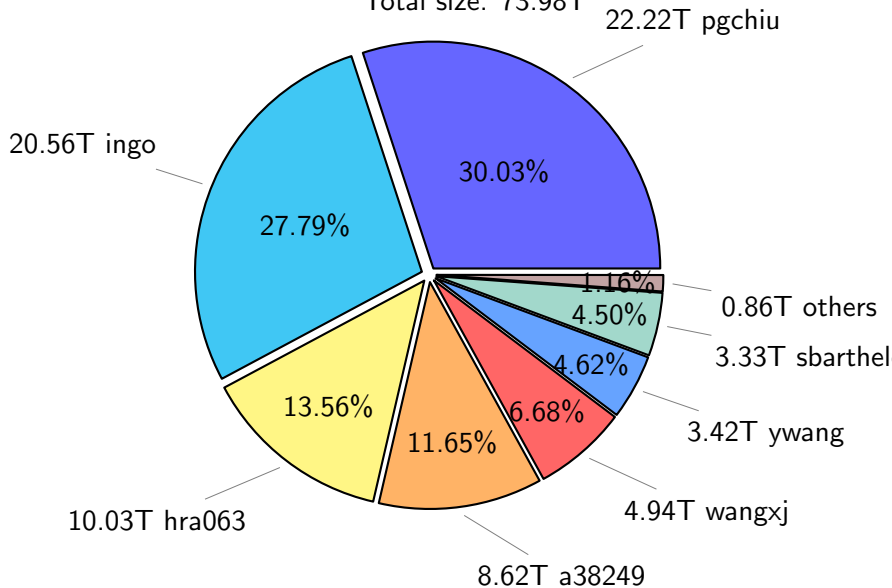

NS9039K total disk usage

Total size: 834.34T

277.50T ingo

106.31T ywang

12.74%

33.26%

12.58%

14.67%

NS9039K file types usage

Total size: 834.34T

552.98T hist

NS9039K history files usage

Total size: 552.98T

NS9039K restart files usage

Total size: 73.98T

NS9039K misc files usage

Total size: 207.38T

NS9039K total compressed

NS9039K uncompressed files usage

Total size: 199.31T

NS9039K NorCPM/cases/*

No data

NS9039K shared/*

No data