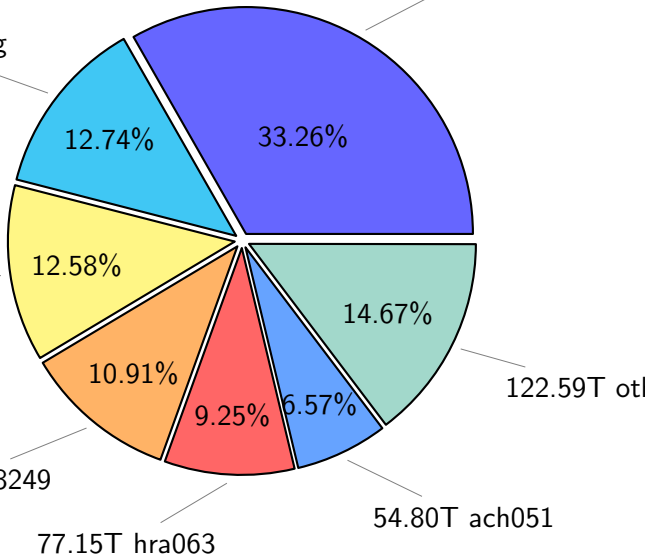

NS9039K total disk usage

Total size: 834.34T

277.50T ingo

106.31T ywang

12.74%

33.26%

12.58%

14.67%

104.98T pgchiu

10.91%

6.57%

122.59T otl

91.00T a38249

9.25%

54.80T ach051

77.15T hra063

NS9039K file types usage

Total size: 834.34T

552.98T hist

NS9039K history files usage

Total size: 552.98T

NS9039K restart files usage

Total size: 73.98T

NS9039K misc files usage

Total size: 207.38T

NS9039K total compressed

NS9039K uncompressed files usage

Total size: 199.31T

NS9039K NorCPM/cases/*

No data

NS9039K shared/*

No data