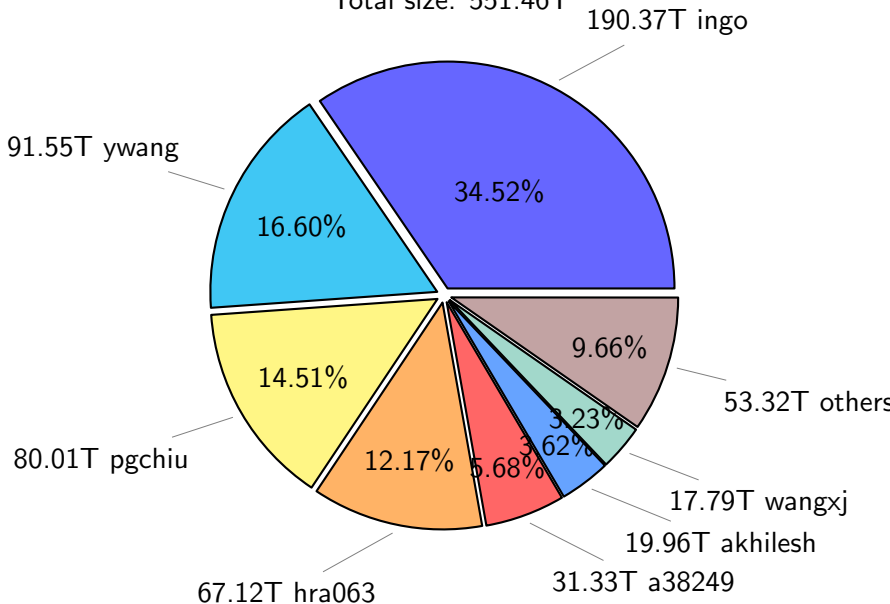

NS9039K total disk usage

Total size: 836.04T

277.48T ingo

111.34T pgchiu

13.32%

33.19%

12.72%

106.31T ywang

NS9039K file types usage

Total size: 836.04T

551.46T hist

NS9039K history files usage

Total size: 551.46T

NS9039K restart files usage

Total size: 81.87T
30.11T pgchiu

NS9039K misc files usage

Total size: 202.71T

NS9039K total compressed

NS9039K uncompressed files usage

Total size: 199.30T

NS9039K NorCPM/cases/*

No data

NS9039K shared/*

No data