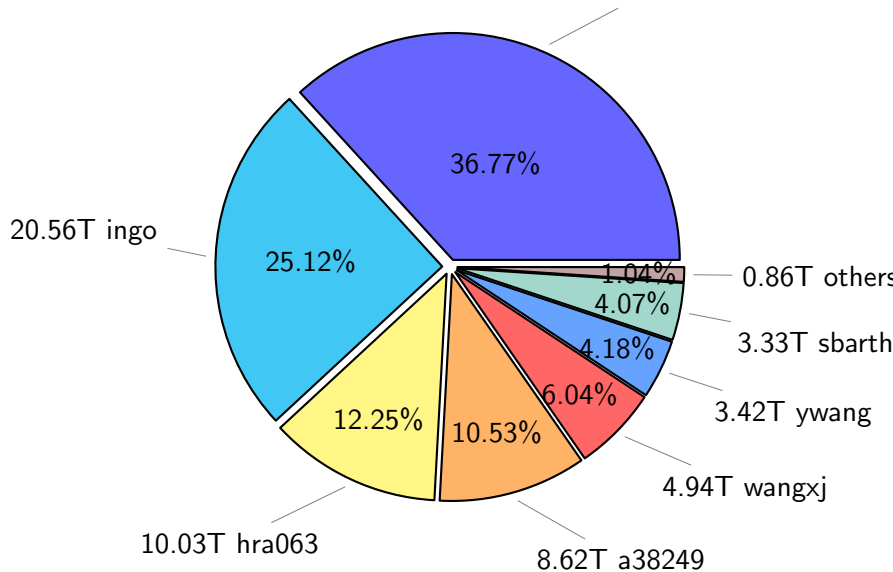

NS9039K file types usage

Total size: 836.04T

551.46T hist

NS9039K history files usage

Total size: 551.46T

NS9039K restart files usage

Total size: 81.87T
30.11T pgchiu

NS9039K misc files usage

Total size: 202.71T

NS9039K total compressed

NS9039K uncompressed files usage

Total size: 199.30T

NS9039K NorCPM/cases/*

No data

NS9039K shared/*

No data