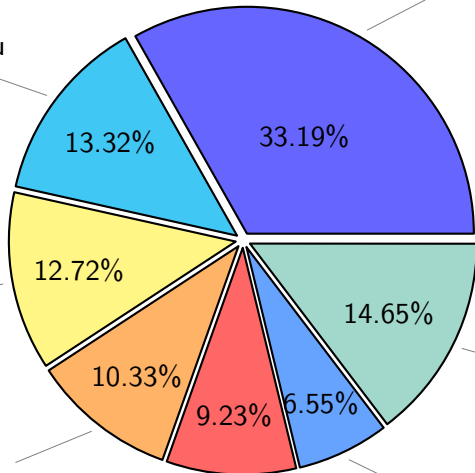

NS9039K total disk usage

Total size: 836.04T

277.48T ingo

111.34T pgchiu

13.32%

33.19%

12.72%

106.31T ywang

14.65%

10.33%

122.58T oth

9.23%

6.55%

86.38T a38249

54.80T ach051

77.15T hra063

NS9039K file types usage

Total size: 836.04T

551.46T hist

NS9039K history files usage

Total size: 551.46T

NS9039K restart files usage

Total size: 81.87T
30.11T pgchiu

NS9039K misc files usage