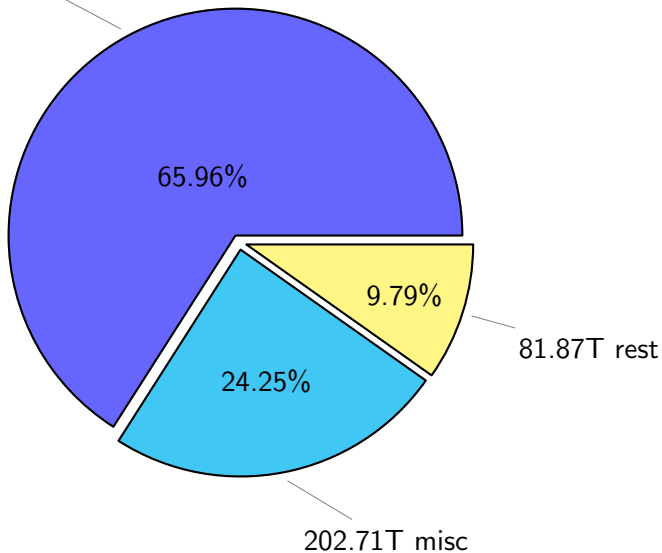

NS9039K total disk usage

Total size: 836.04T

277.48T ingo

111.34T pgchiu

13.32%

33.19%

12.72%

106.31T ywang

14.65%

10.33%

122.58T oth

9.23%

6.55%

86.38T a38249

54.80T ach051

77.15T hra063

NS9039K file types usage

Total size: 836.04T

551.46T hist

NS9039K history files usage

Total size: 551.46T

NS9039K restart files usage

Total size: 81.87T
30.11T pgchiu

NS9039K misc files usage

Total size: 202.71T

NS9039K total compressed

NS9039K uncompressed files usage

Total size: 199.30T

NS9039K NorCPM/cases/*

No data

NS9039K shared/*

No data