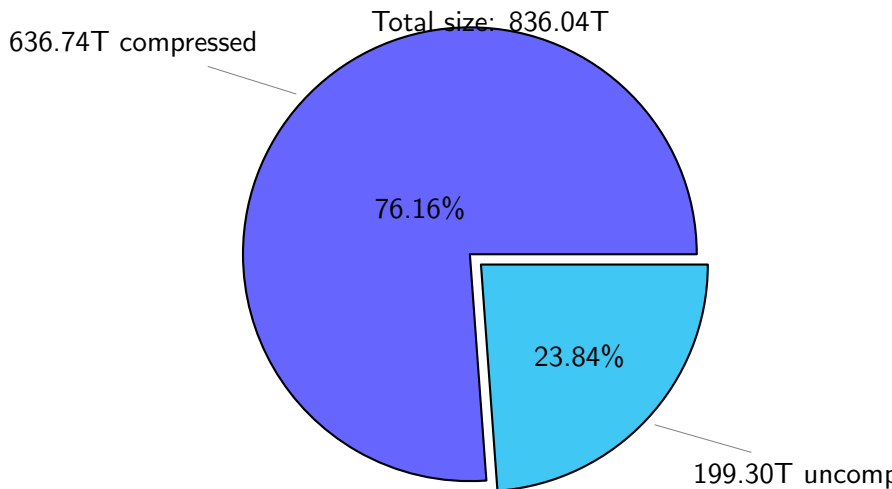

NS9039K total disk usage

Total size: 836.04T

277.48T ingo

111.34T pgchiu

13.32%

33.19%

12.72%

106.31T ywang

NS9039K file types usage

Total size: 836.04T

551.46T hist

NS9039K history files usage

Total size: 551.46T

NS9039K restart files usage

Total size: 81.87T
30.11T pgchiu

NS9039K misc files usage

Total size: 202.71T

NS9039K total compressed

NS9039K uncompressed files usage

Total size: 199.30T

NS9039K NorCPM/cases/*

No data

NS9039K shared/*

No data