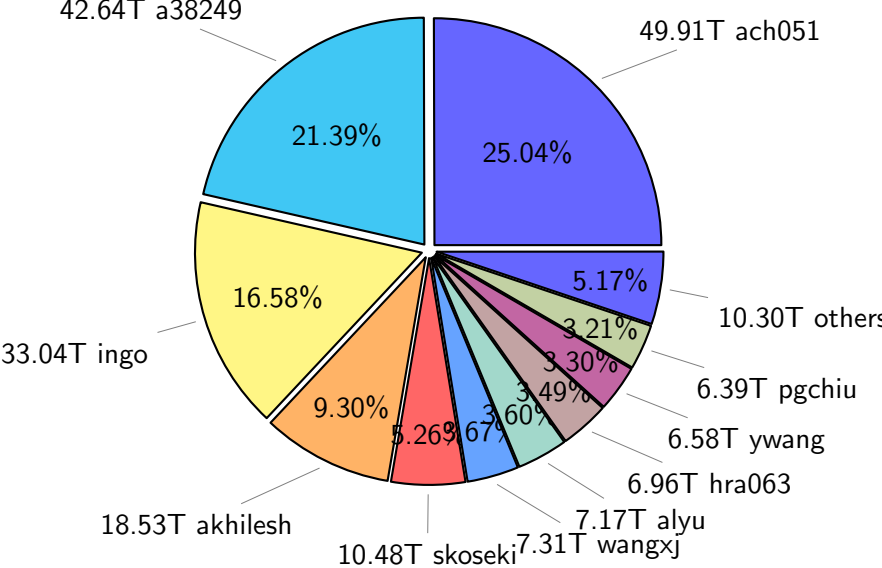

NS9039K total disk usage

Total size: 836.04T

277.48T ingo

111.34T pgchiu

13.32%

33.19%

12.72%

106.31T ywang

NS9039K file types usage

Total size: 836.04T

551.46T hist

NS9039K history files usage

Total size: 551.46T

NS9039K restart files usage

Total size: 81.87T
30.11T pgchiu

NS9039K misc files usage

Total size: 202.71T

NS9039K total compressed

NS9039K uncompressed files usage

Total size: 199.30T

NS9039K NorCPM/cases/*

No data

NS9039K shared/*

No data