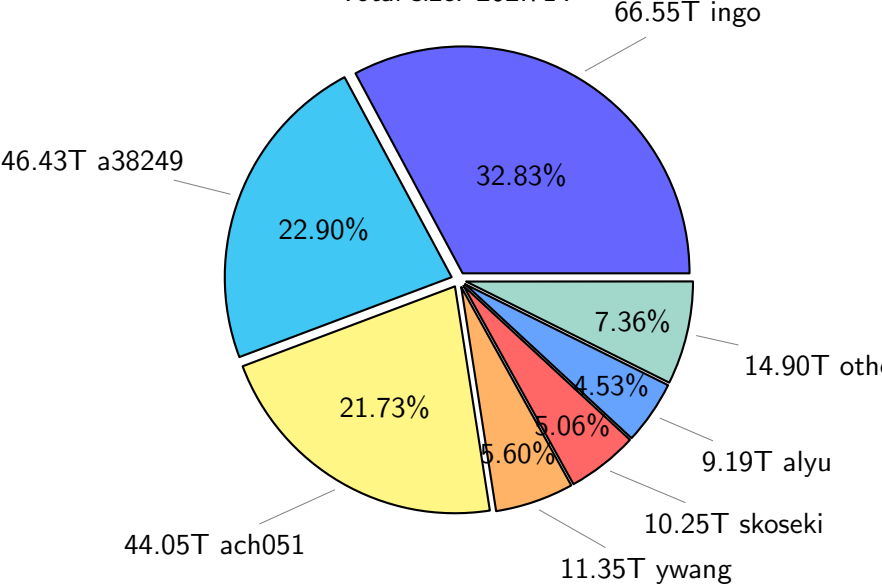

NS9039K total disk usage

Total size: 836.04T

277.48T ingo

111.34T pgchiu

13.32%

33.19%

12.72%

106.31T ywang

14.65%

10.33%

122.58T oth

9.23%

6.55%

86.38T a38249

54.80T ach051

77.15T hra063

NS9039K file types usage

Total size: 836.04T

551.46T hist

NS9039K history files usage

Total size: 551.46T

NS9039K restart files usage

Total size: 81.87T
30.11T pgchiu

NS9039K misc files usage

Total size: 202.71T

NS9039K total compressed

NS9039K uncompressed files usage

Total size: 199.30T

NS9039K NorCPM/cases/*

No data

NS9039K shared/*

No data