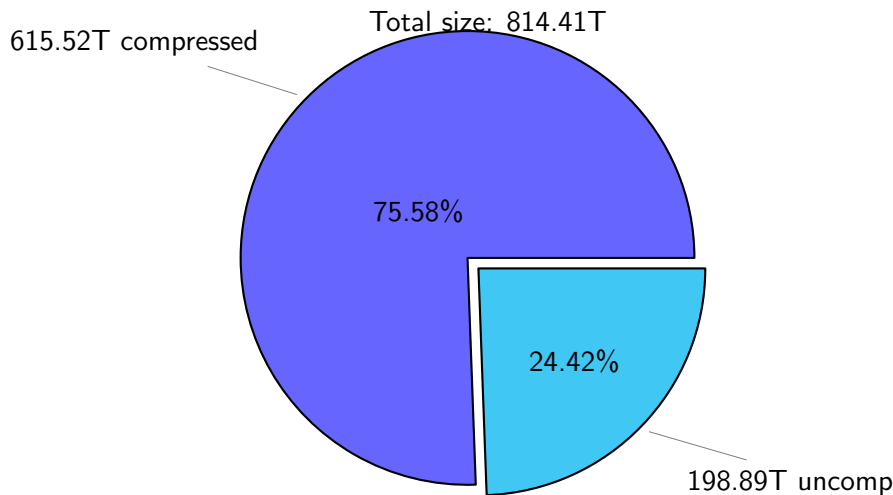

# NS9039K history files usage

Total size: 546.63T

# NS9039K misc files usage

Total size: 193.80T

66.53T ingo

44.05T ach051

34.33%

22.73%

7.45%

14.43T oth

19.61%

4.74%

9.19T alyu

5.29%

38.00T a38249

5.85%

10.25T skoseki

11.35T ywang

# NS9039K uncompressed files usage

Total size: 198.89T

NS9039K NorCPM/cases/\*

No data

NS9039K shared/\*

No data