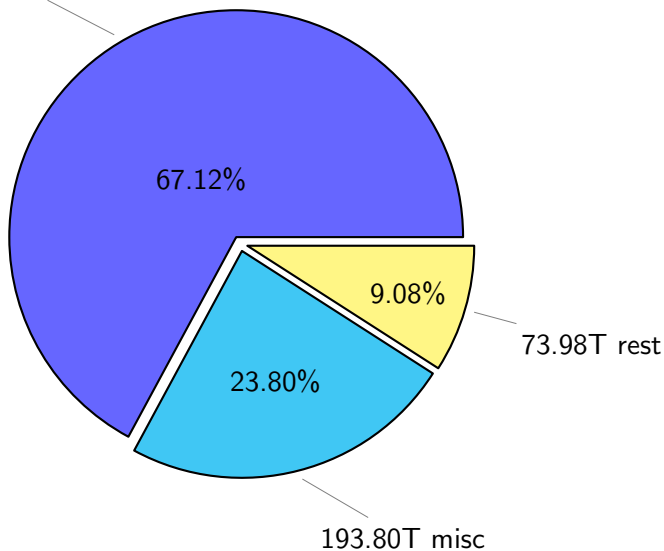

# NS9039K total disk usage

Total size: 814.41T

# NS9039K file types usage

Total size: 814.41T

546.63T hist

# NS9039K history files usage

Total size: 546.63T

# NS9039K misc files usage

Total size: 193.80T

66.53T ingo

44.05T ach051

34.33%

22.73%

7.45%

14.43T oth