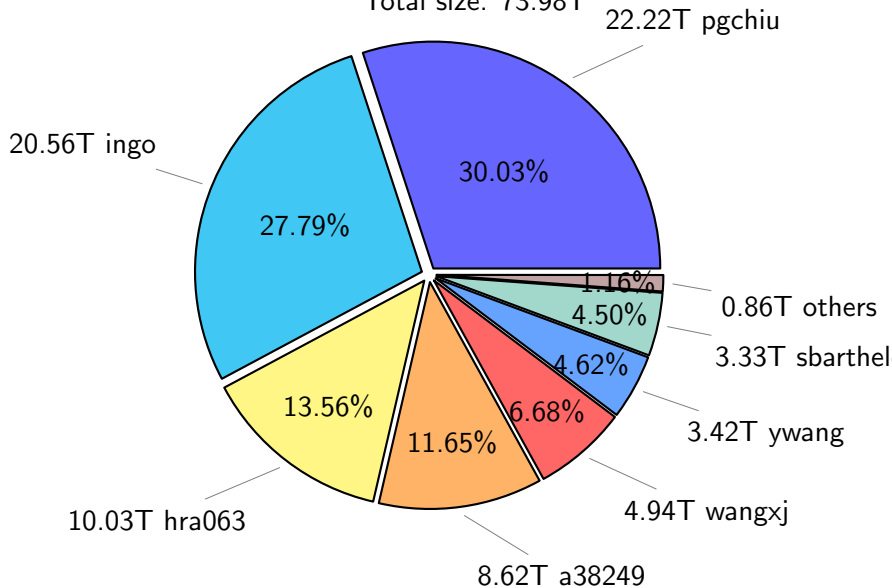

# NS9039K total disk usage

Total size: 814.41T

# NS9039K file types usage

Total size: 814.41T

546.63T hist

# NS9039K history files usage

Total size: 546.63T

# NS9039K restart files usage

Total size: 73.98T