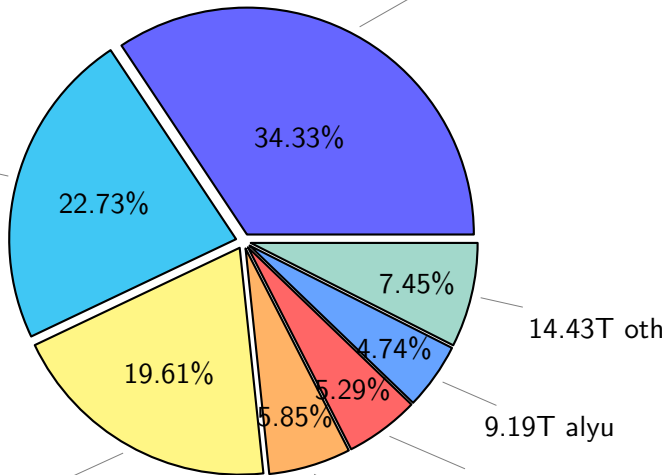

# NS9039K misc files usage

Total size: 193.80T

66.53T ingo

44.05T ach051

34.33%

22.73%

7.45%

14.43T oth

19.61%

4.74%

9.19T alyu

5.29%

38.00T a38249

5.85%

10.25T skoseki

11.35T ywang