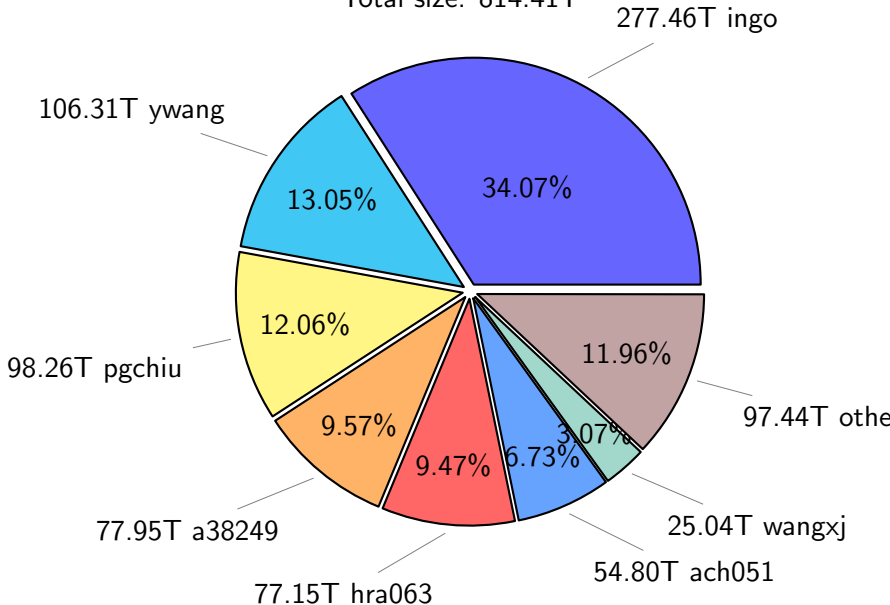

# NS9039K total disk usage

Total size: 814.41T

# NS9039K file types usage

Total size: 814.41T

546.63T hist

# NS9039K history files usage

Total size: 546.63T

# NS9039K uncompressed files usage

Total size: 198.89T

NS9039K NorCPM/cases/\*

No data

NS9039K shared/\*

No data