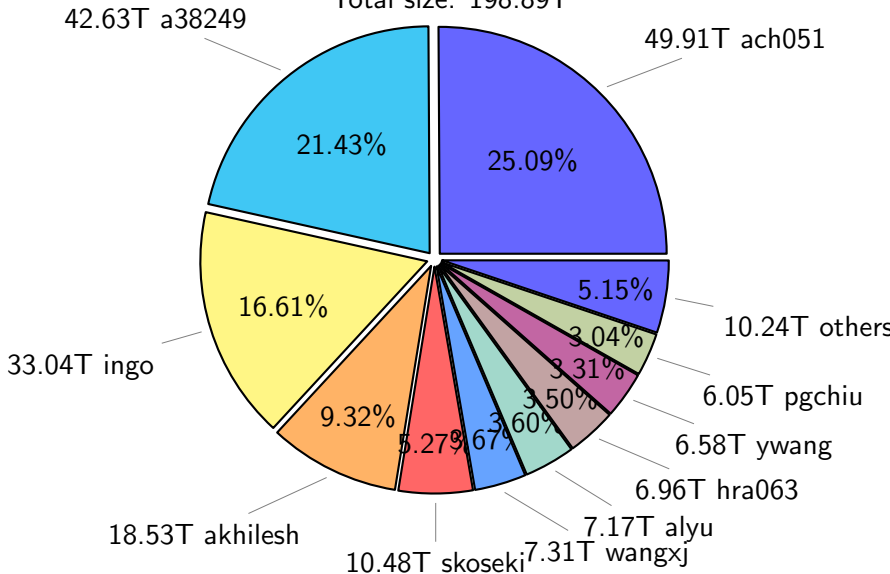

NS9039K uncompressed files usage

Total size: 198.89T