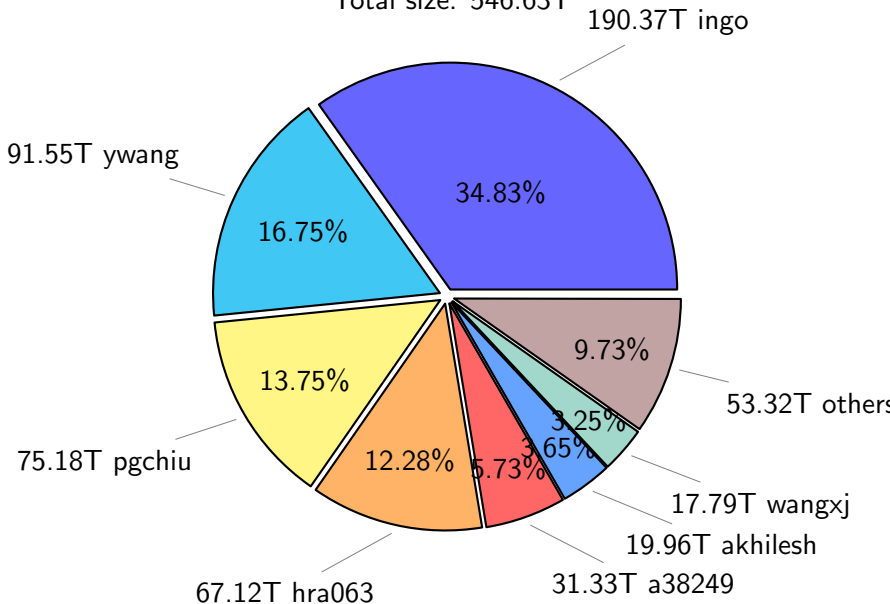

# NS9039K total disk usage

Total size: 814.41T

# NS9039K file types usage

Total size: 814.41T

546.63T hist

# NS9039K history files usage

Total size: 546.63T

# NS9039K misc files usage

Total size: 193.80T

66.53T ingo

44.05T ach051

34.33%

22.73%

7.45%

14.43T oth