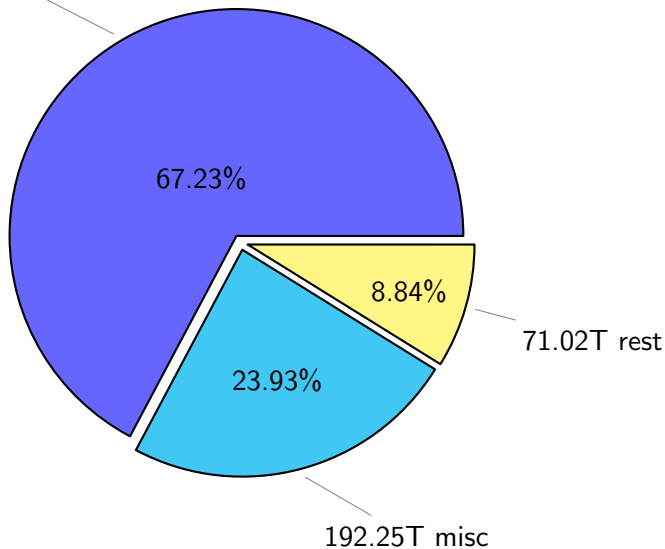

# NS9039K total disk usage

Total size: 803.41T

# NS9039K file types usage

Total size: 803.41T

540.14T hist

# NS9039K history files usage

Total size: 540.14T

183.90T ingo

91.55T ywang

34.05%

16.95%

13.92%

75.18T pgchiu

# NS9039K misc files usage

Total size: 192.25T

66.49T ingo

44.05T ach051

34.58%

22.92%

7.50%

14.43T oth