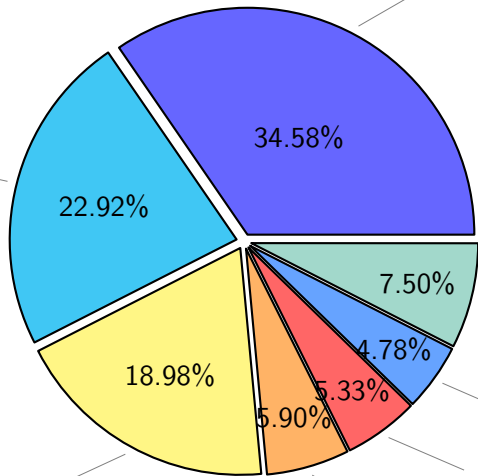

# NS9039K misc files usage

Total size: 192.25T

66.49T ingo

44.05T ach051

34.58%

22.92%

7.50%

14.43T oth

18.98%

4.78%

9.19T alyu

5.33%

10.25T skoseki

5.90%

11.35T ywang

36.49T a38249