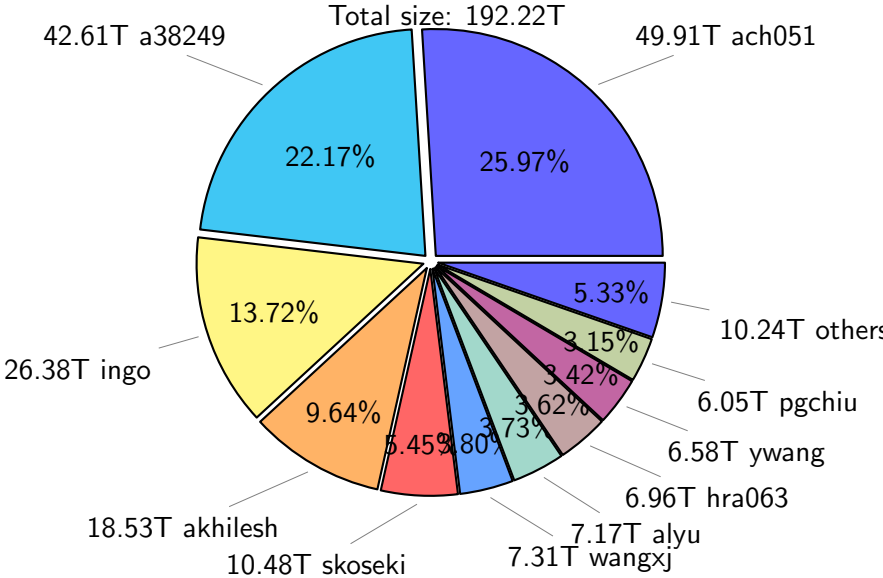

NS9039K uncompressed files usage