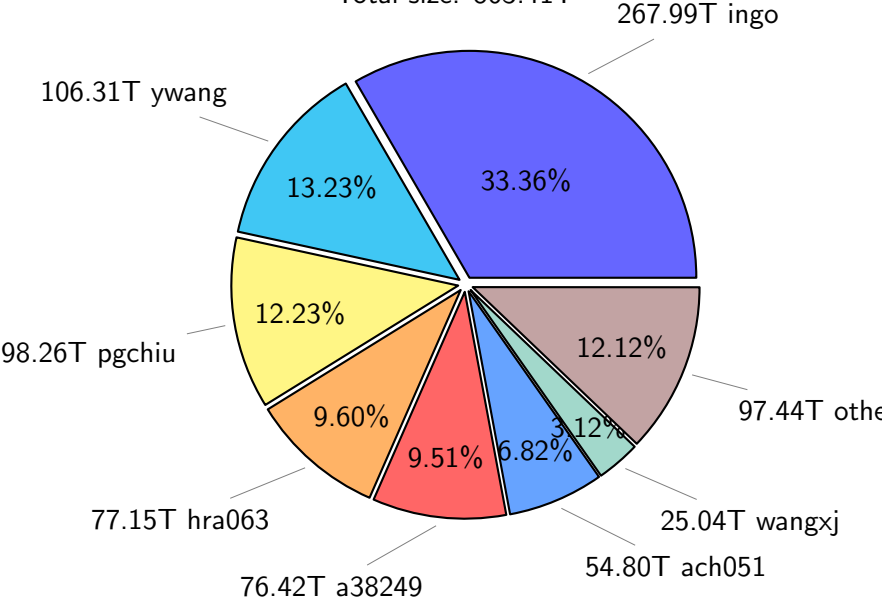

# NS9039K (NIRD-LMD) disk usage

November 3, 2024

notes:

- ▶ Excluded directories: all hidden dir (start with .)
- ▶ Compressed file: file name end with "gz", "bz2", "tar", "zip" and NETCDF4 "nc"
- ▶ Restart files: path contains '/rest/'
- ▶ History files: path contains '/hist/'
- ▶ Items <3 % will be count as 'others'.
- ▶ Additional hard links are excluded.
- ▶ Weekly report: disk\_ns9039k\_YYYYMMDD.pdf
- ▶ Latest report: latest.pdf
- ▶ Ignored directories due to permission denied: filelist\_classfy.err.txt
- ▶ Summary table: sizeTable.txt

# NS9039K total disk usage

Total size: 803.41T

# NS9039K file types usage

Total size: 803.41T

540.14T hist

# NS9039K history files usage

Total size: 540.14T

183.90T ingo

91.55T ywang

34.05%

16.95%

13.92%

75.18T pgchiu