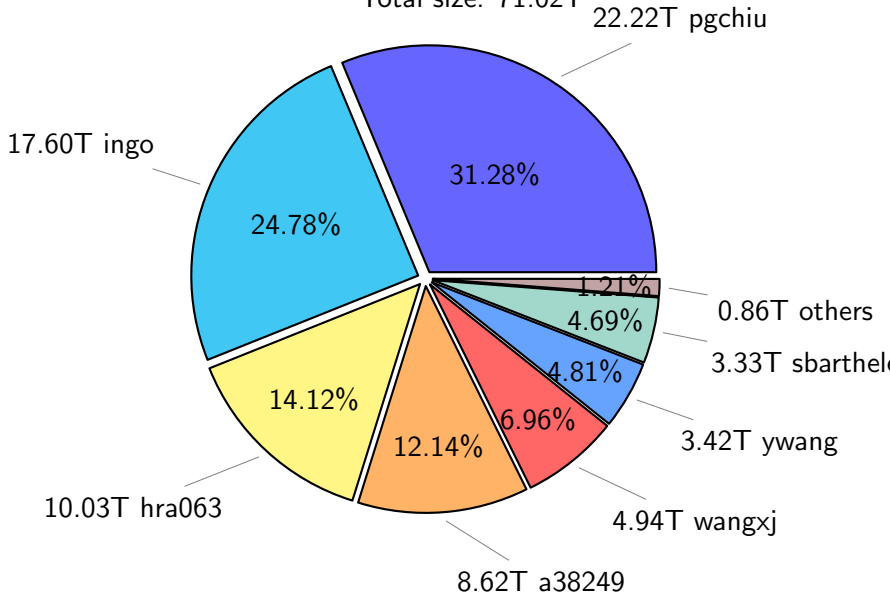

NS9039K restart files usage

Total size: 71.02T