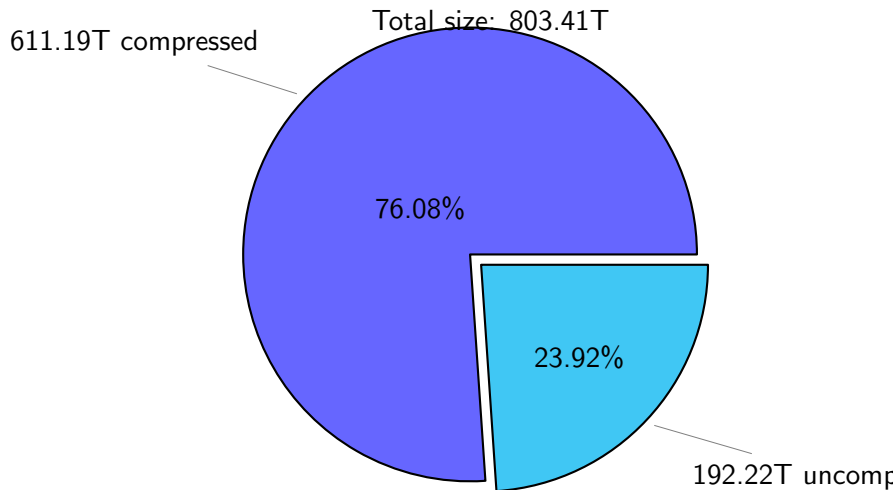

NS9039K total compressed