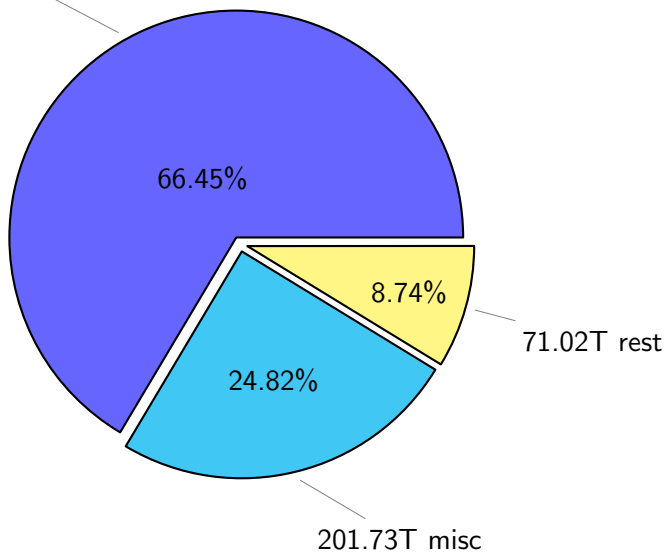

# NS9039K total disk usage

Total size: 812.89T

267.99T ingo

106.31T ywang

13.08%

32.97%

98.26T pgchiu

12.09%

11.98%

97.44T other

10.57%

6.74%

3.08%

85.90T a38249

9.49%

25.04T wangxj

# NS9039K file types usage

Total size: 812.89T

540.14T hist

# NS9039K history files usage

Total size: 540.14T

183.90T ingo

91.55T ywang

34.05%

16.95%

13.92%

75.18T pgchiu