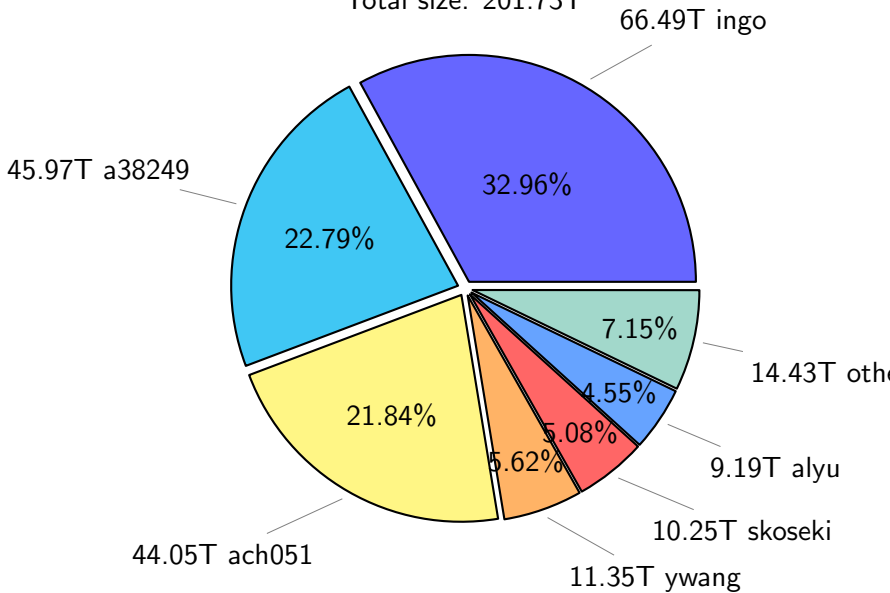

# NS9039K history files usage

Total size: 540.14T

183.90T ingo

91.55T ywang

34.05%

16.95%

13.92%

75.18T pgchiu

12.43%

5.80%

17.79T wangxj

19.96T akhilesh

67.12T hra063

31.31T a38249

9.87%

53.32T others

# NS9039K restart files usage

Total size: 71.02T

# NS9039K misc files usage

Total size: 201.73T