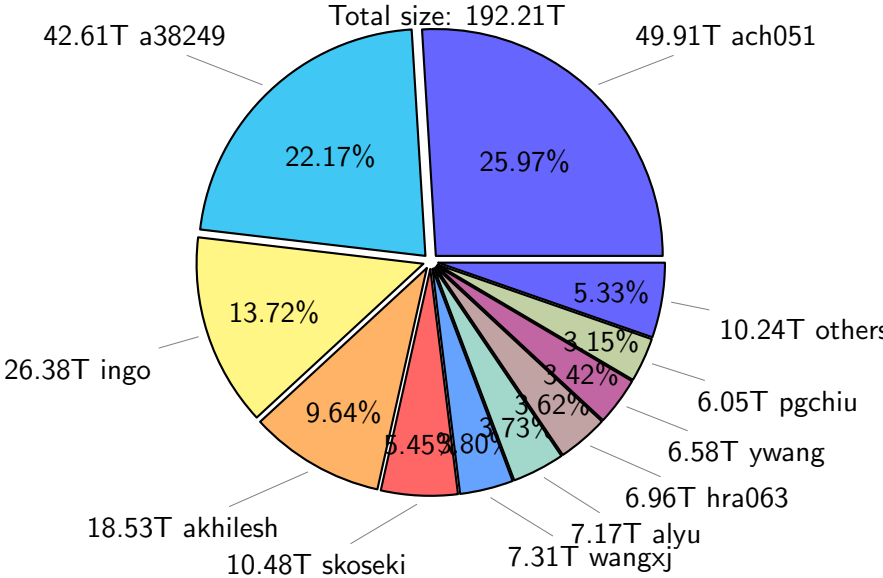

NS9039K uncompressed files usage