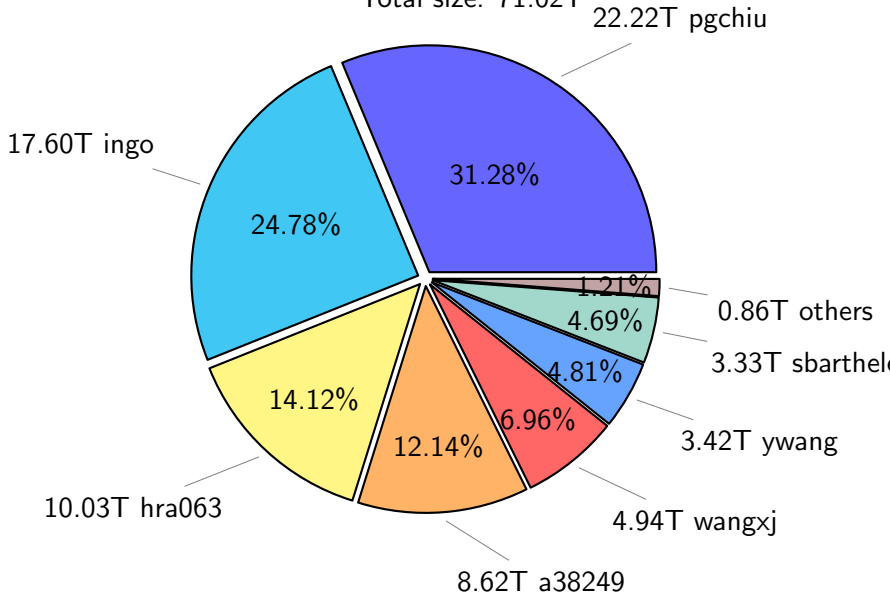

# NS9039K history files usage

Total size: 540.14T

183.90T ingo

91.55T ywang

34.05%

16.95%

13.92%

75.18T pgchiu

12.43%

5.80%

17.79T wangxj

19.96T akhilesh

67.12T hra063

31.31T a38249

9.87%

53.32T others

# NS9039K restart files usage

Total size: 71.02T