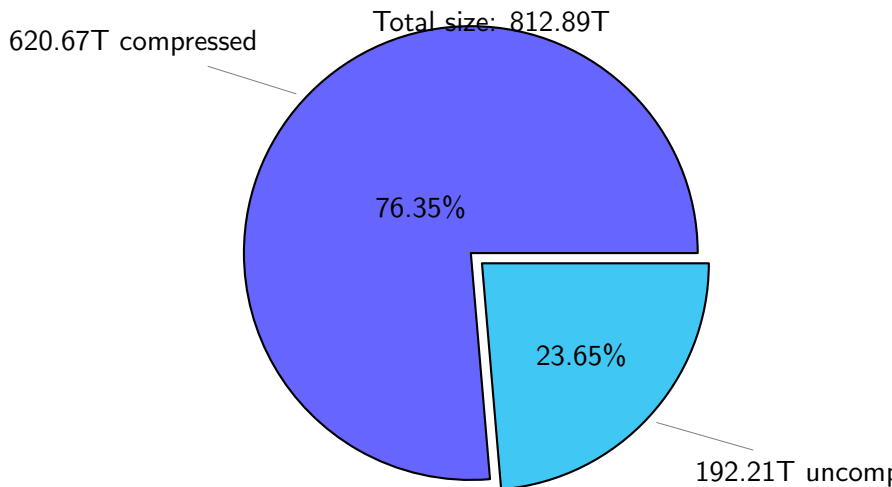

NS9039K total compressed