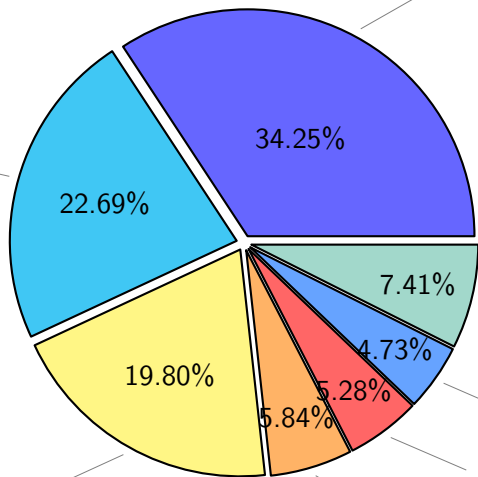

NS9039K restart files usage

Total size: 72.21T

NS9039K misc files usage

Total size: 194.15T

66.49T ingo

44.05T ach051

34.25%

22.69%

7.41%

14.39T oth

19.80%

4.73%

9.19T alyu

5.28%

38.43T a38249

5.84%

10.25T skoseki

11.35T ywang

NS9039K total compressed

NS9039K uncompressed files usage

Total size: 213.64T

NS9039K NorCPM/cases/*

No data

NS9039K shared/*