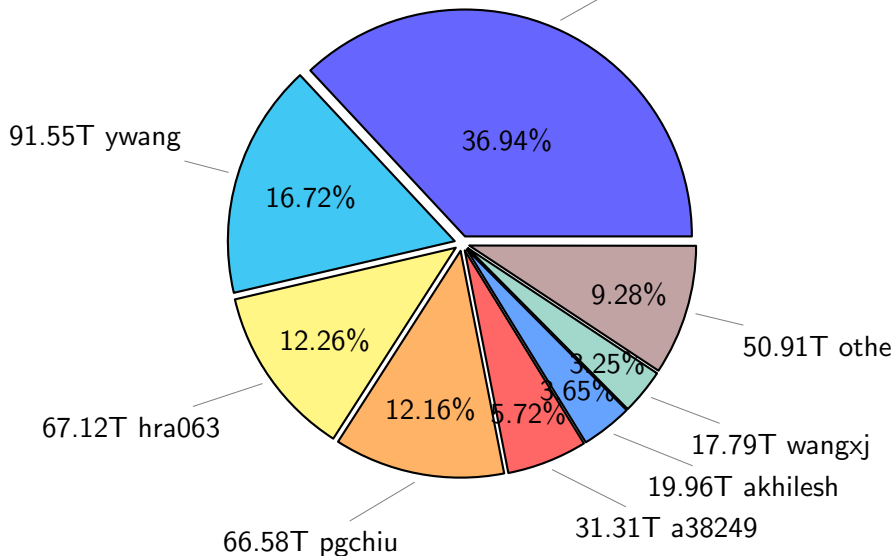

NS9039K total disk usage

Total size: 813.80T

NS9039K file types usage

Total size: 813.80T

547.44T hist

NS9039K history files usage

Total size: 547.44T

202.21T ingo

NS9039K restart files usage

Total size: 72.21T

NS9039K misc files usage

Total size: 194.15T

66.49T ingo

44.05T ach051

34.25%

22.69%