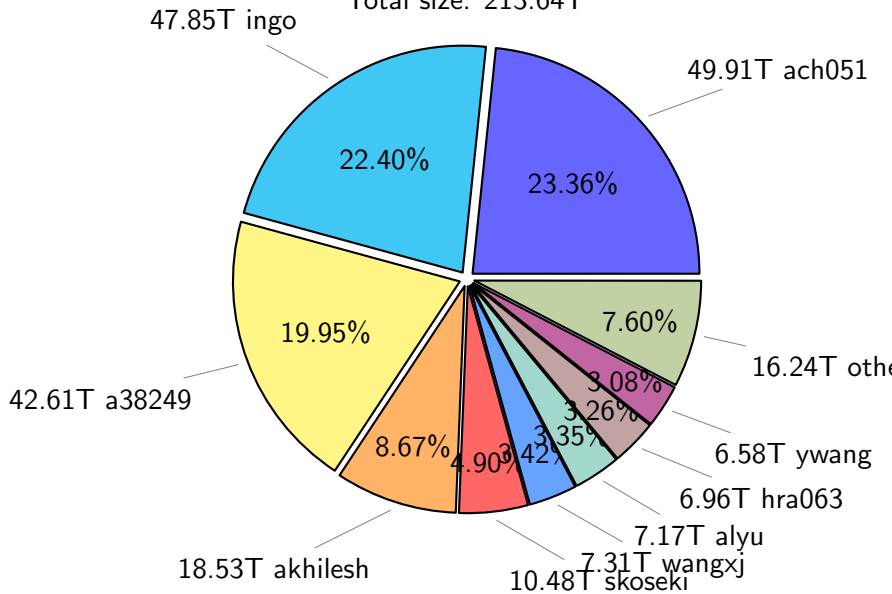

NS9039K total disk usage

Total size: 813.80T

NS9039K file types usage

Total size: 813.80T

547.44T hist

NS9039K history files usage

Total size: 547.44T

202.21T ingo

NS9039K restart files usage

Total size: 72.21T

NS9039K misc files usage

Total size: 194.15T

66.49T ingo

44.05T ach051

34.25%

22.69%

7.41%

14.39T oth

19.80%

4.73%

9.19T alyu

5.28%

38.43T a38249

5.84%

10.25T skoseki

11.35T ywang

NS9039K total compressed

NS9039K uncompressed files usage

Total size: 213.64T

NS9039K NorCPM/cases/*

No data

NS9039K shared/*