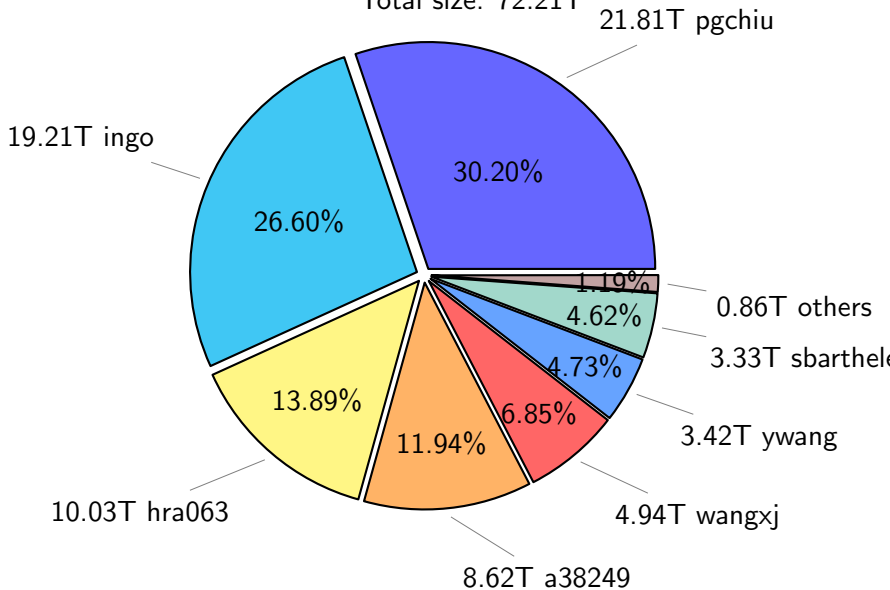

NS9039K total disk usage

Total size: 813.80T

NS9039K file types usage

Total size: 813.80T

547.44T hist

NS9039K history files usage

Total size: 547.44T

202.21T ingo

NS9039K restart files usage

Total size: 72.21T

NS9039K misc files usage

Total size: 194.15T

66.49T ingo

44.05T ach051

34.25%

22.69%

10.25T skoseki

11.35T ywang

NS9039K total compressed

NS9039K uncompressed files usage

Total size: 213.64T

NS9039K NorCPM/cases/*

No data

NS9039K shared/*