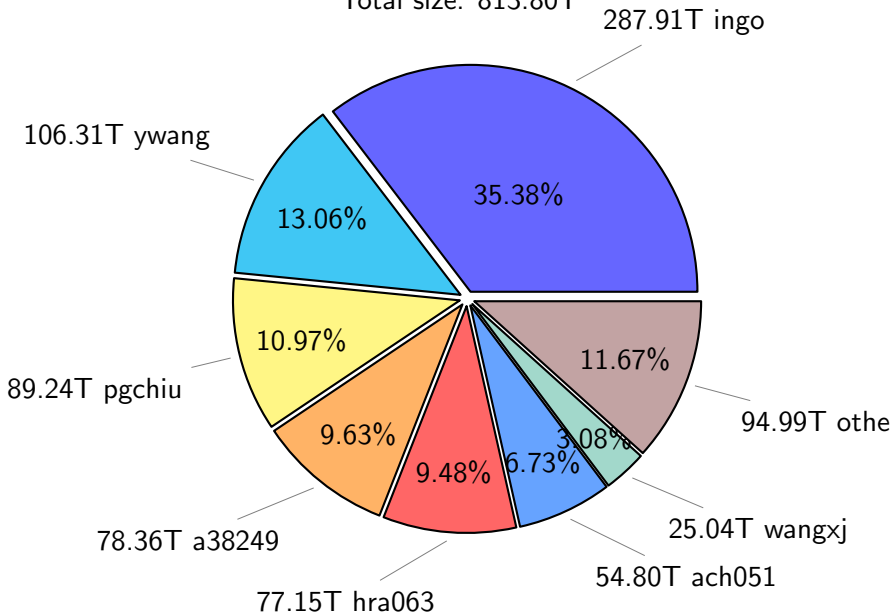

NS9039K (NIRD-LMD) disk usage

October 21, 2024

notes:

- ▶ Excluded directories: all hidden dir (start with .)
- ▶ Compressed file: file name end with "gz", "bz2", "tar", "zip" and NETCDF4 "nc"
- ▶ Restart files: path contains '/rest/'
- ▶ History files: path contains '/hist/'
- ▶ Items <3 % will be count as 'others'.
- ▶ Additional hard links are excluded.
- ▶ Weekly report: disk_ns9039k_YYYYMMDD.pdf
- ▶ Latest report: latest.pdf
- ▶ Ignored directories due to permission denied: filelist_classfy.err.txt
- ▶ Summary table: sizeTable.txt

NS9039K total disk usage

Total size: 813.80T

NS9039K file types usage

Total size: 813.80T

547.44T hist

NS9039K history files usage

Total size: 547.44T

202.21T ingo

NS9039K restart files usage

Total size: 72.21T

NS9039K misc files usage

Total size: 194.15T

66.49T ingo

44.05T ach051

34.25%

22.69%

10.25T skoseki

11.35T ywang

NS9039K total compressed

NS9039K uncompressed files usage

Total size: 213.64T

NS9039K NorCPM/cases/*

No data

NS9039K shared/*