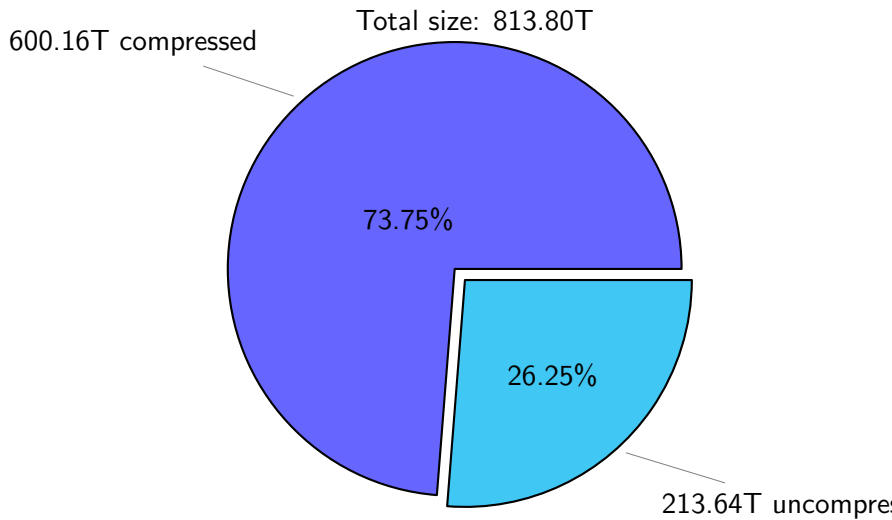

NS9039K total disk usage

Total size: 813.80T

NS9039K file types usage

Total size: 813.80T

547.44T hist

NS9039K history files usage

Total size: 547.44T

202.21T ingo

NS9039K restart files usage

Total size: 72.21T

NS9039K misc files usage

Total size: 194.15T

66.49T ingo

44.05T ach051

34.25%

22.69%

7.41%

14.39T oth

19.80%

4.73%

9.19T alyu

5.28%

38.43T a38249

5.84%

10.25T skoseki

11.35T ywang

NS9039K total compressed

NS9039K uncompressed files usage

Total size: 213.64T

NS9039K NorCPM/cases/*

No data

NS9039K shared/*