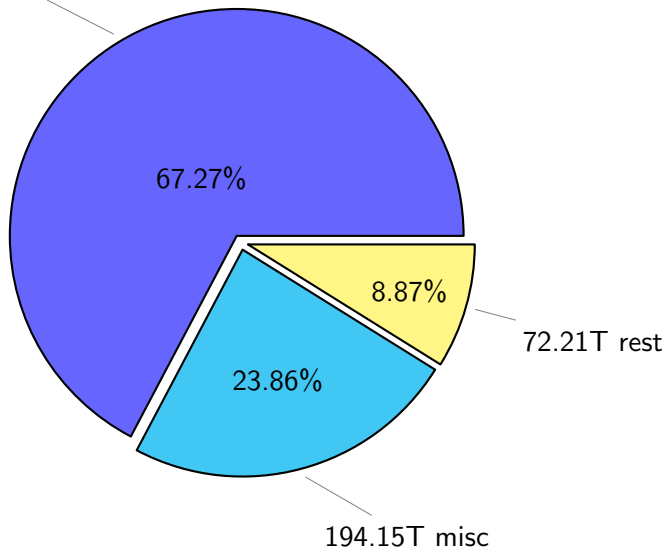

NS9039K total disk usage

Total size: 813.80T

NS9039K file types usage

Total size: 813.80T

547.44T hist

NS9039K history files usage

Total size: 547.44T

202.21T ingo

NS9039K restart files usage

Total size: 72.21T

NS9039K misc files usage

Total size: 194.15T

66.49T ingo

44.05T ach051

34.25%

22.69%

10.25T skoseki

11.35T ywang

NS9039K total compressed

NS9039K uncompressed files usage

Total size: 213.64T

NS9039K NorCPM/cases/*

No data

NS9039K shared/*