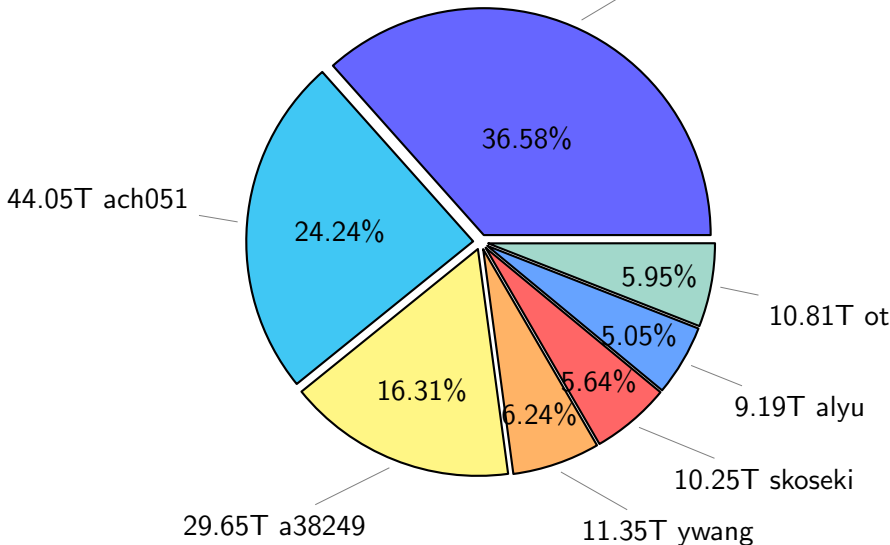

# NS9039K history files usage

Total size: 520.66T

202.21T ingo

# NS9039K restart files usage

Total size: 71.04T

# NS9039K misc files usage

Total size: 181.78T

66.49T ingo