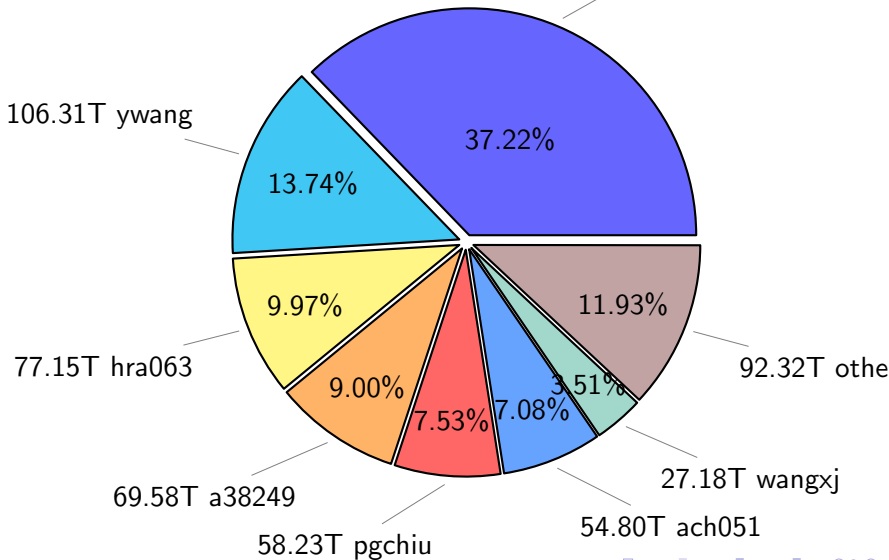

# NS9039K (NIRD-LMD) disk usage

October 14, 2024

notes:

- ▶ Excluded directories: all hidden dir (start with .)
- ▶ Compressed file: file name end with "gz", "bz2", "tar", "zip" and NETCDF4 "nc"
- ▶ Restart files: path contains '/rest/'
- ▶ History files: path contains '/hist/'
- ▶ Items <3 % will be count as 'others'.
- ▶ Additional hard links are excluded.
- ▶ Weekly report: disk\_ns9039k\_YYYYMMDD.pdf
- ▶ Latest report: latest.pdf
- ▶ Ignored directories due to permission denied: filelist\_classfy.err.txt
- ▶ Summary table: sizeTable.txt

# NS9039K total disk usage

Total size: 773.48T

287.91T ingo

# NS9039K file types usage

Total size: 773.48T

520.66T hist

# NS9039K history files usage

Total size: 520.66T

202.21T ingo