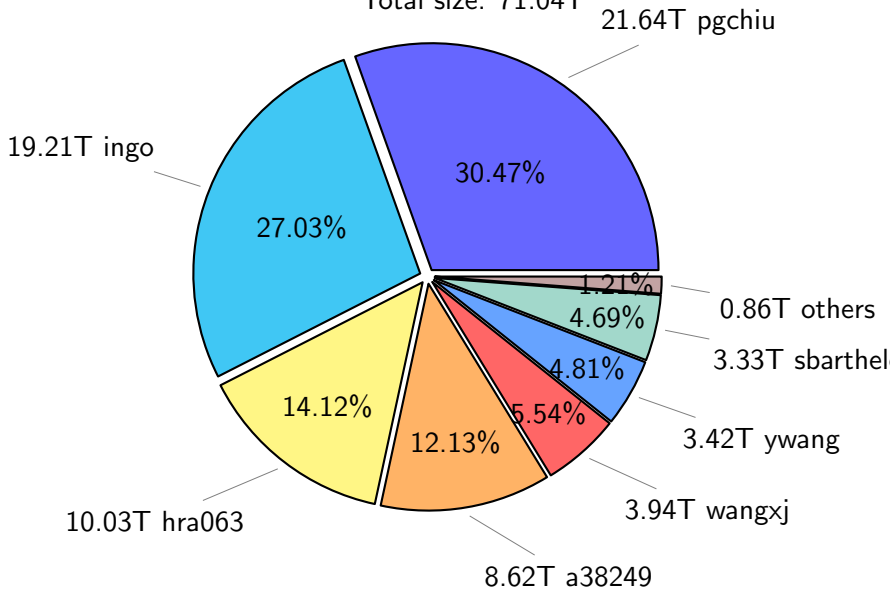

# NS9039K file types usage

Total size: 773.48T

520.66T hist

# NS9039K history files usage

Total size: 520.66T

202.21T ingo

# NS9039K restart files usage

Total size: 71.04T

# NS9039K misc files usage

Total size: 181.78T

66.49T ingo