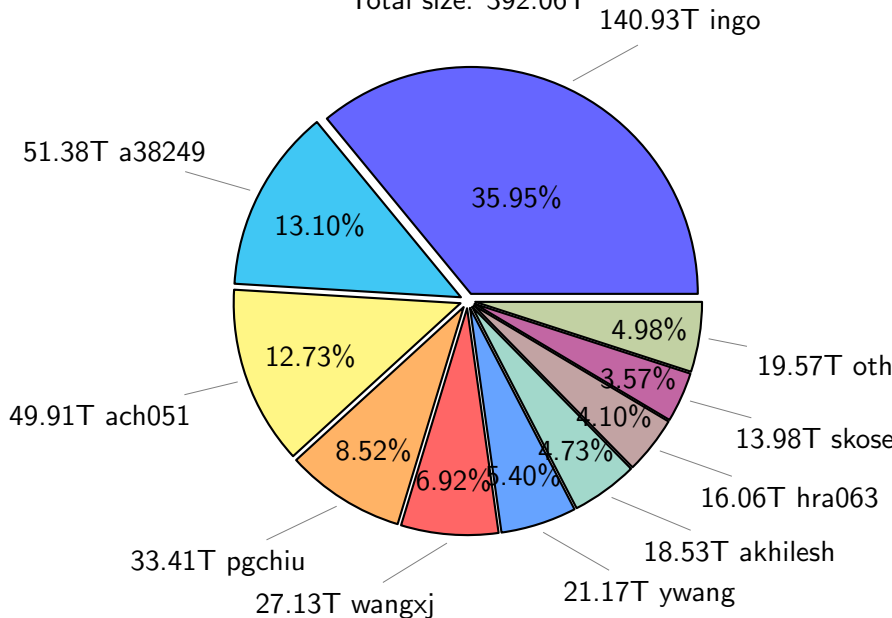

# NS9039K history files usage

Total size: 520.66T

202.21T ingo

# NS9039K misc files usage

Total size: 181.78T

66.49T ingo

# NS9039K total compressed

Total size: 773.48T  
392.06T uncompressed

381.42T compressed

# NS9039K uncompressed files usage

Total size: 392.06T

NS9039K NorCPM/cases/\*

No data

NS9039K shared/\*

No data