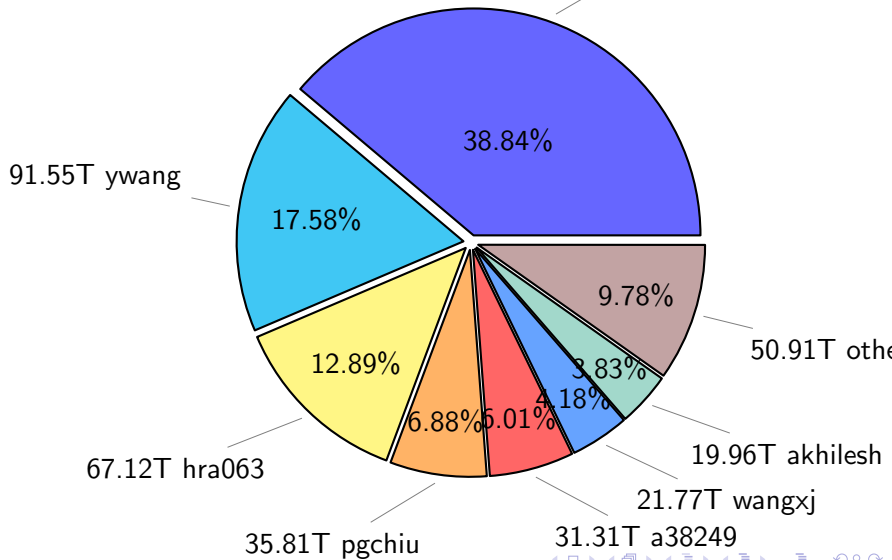

# NS9039K total disk usage

Total size: 773.48T

287.91T ingo

# NS9039K file types usage

Total size: 773.48T

520.66T hist

# NS9039K history files usage

Total size: 520.66T

202.21T ingo