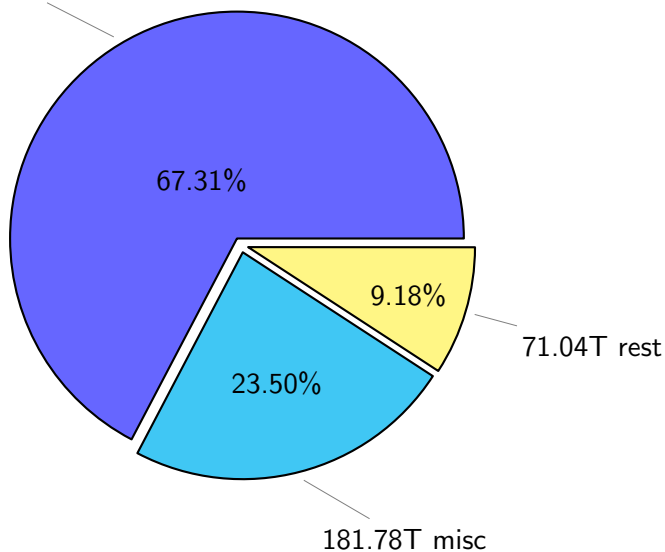

# NS9039K total disk usage

Total size: 773.48T

287.91T ingo

# NS9039K file types usage

Total size: 773.48T

520.66T hist

# NS9039K history files usage

Total size: 520.66T

202.21T ingo