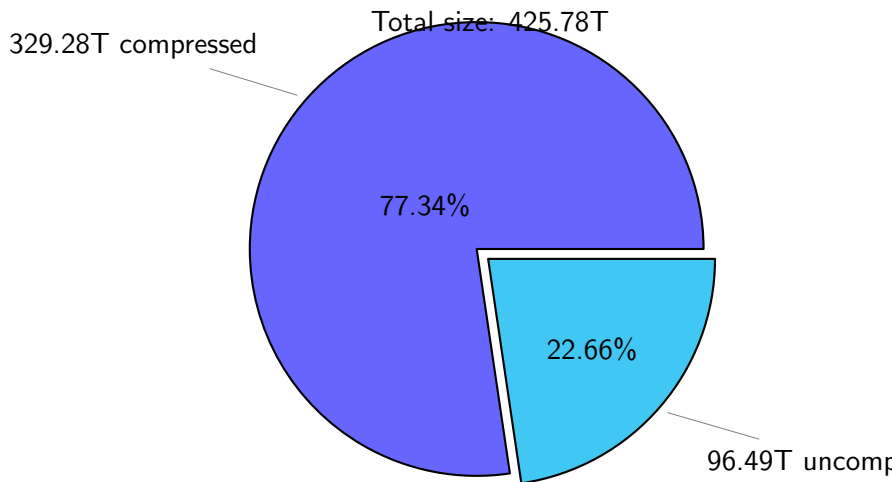

NS9039K total disk usage

Total size: 425.78T

133.42T ingo

94.85T ywang

24.87T others

13.92T edu061

17.46T sbarthelem

19.96T akhilesh

54.80T ach051

NS9039K file types usage

NS9039K history files usage

Total size: 295.87T

NS9039K restart files usage

Total size: 24.36T

NS9039K misc files usage

NS9039K total compressed

NS9039K uncompressed files usage

Total size: 96.49T
49.91T ach051

NS9039K NorCPM/cases/*

No data

NS9039K shared/*

No data