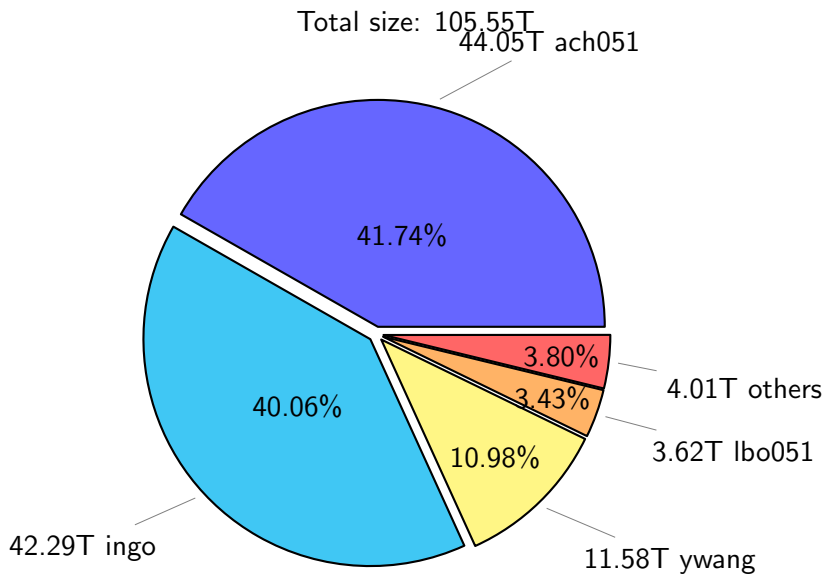

NS9039K total disk usage

Total size: 425.78T

133.42T ingo

94.85T ywang

24.87T others

13.92T edu061

17.46T sbarthelem

19.96T akhilesh

54.80T ach051

NS9039K file types usage

NS9039K history files usage

Total size: 295.87T

NS9039K restart files usage

Total size: 24.36T

NS9039K misc files usage

NS9039K total compressed

NS9039K uncompressed files usage

Total size: 96.49T
49.91T ach051

NS9039K NorCPM/cases/*

No data

NS9039K shared/*

No data