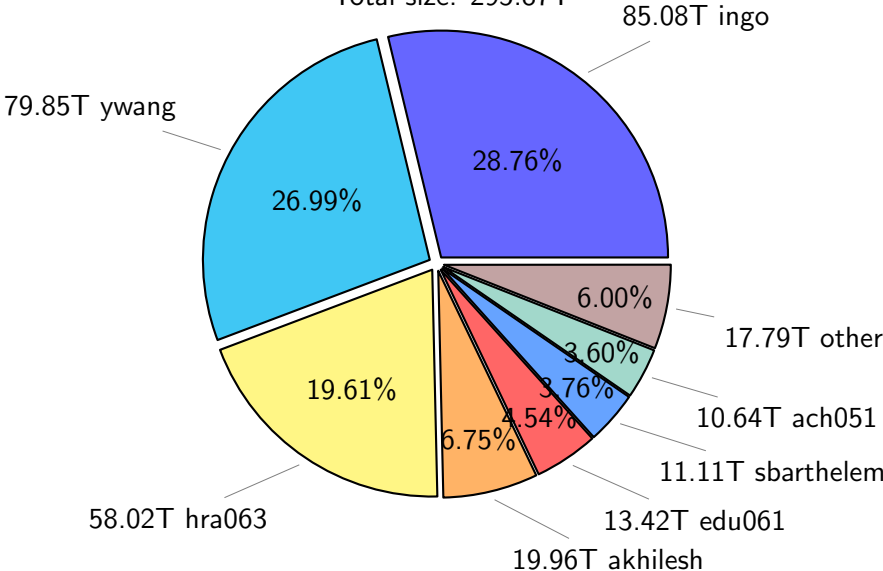

NS9039K total disk usage

Total size: 425.78T

133.42T ingo

94.85T ywang

24.87T others

13.92T edu061

17.46T sbarthelem

19.96T akhilesh

54.80T ach051

NS9039K file types usage

NS9039K history files usage

Total size: 295.87T

NS9039K restart files usage

Total size: 24.36T

NS9039K misc files usage

NS9039K total compressed

NS9039K uncompressed files usage

Total size: 96.49T
49.91T ach051

NS9039K NorCPM/cases/*

No data

NS9039K shared/*

No data