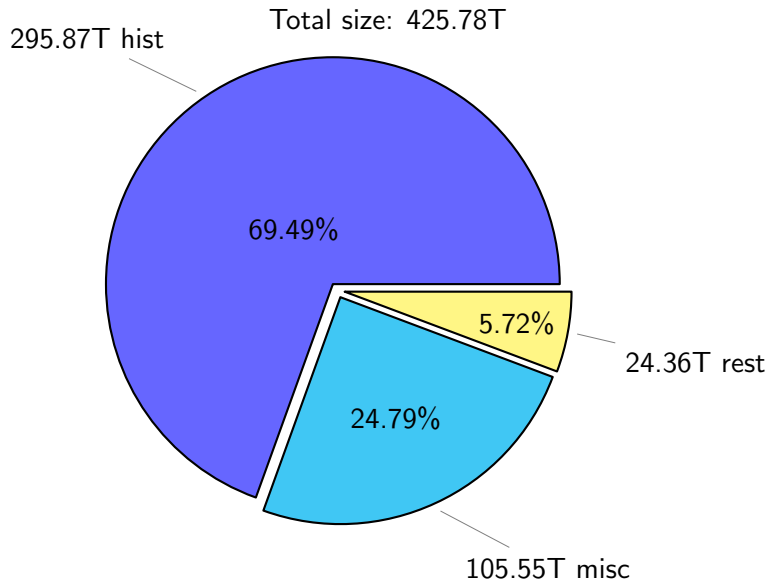

NS9039K total disk usage

Total size: 425.78T

133.42T ingo

94.85T ywang

24.87T others

13.92T edu061

17.46T sbarthelem

19.96T akhilesh

54.80T ach051

NS9039K file types usage

NS9039K history files usage

Total size: 295.87T

NS9039K restart files usage

Total size: 24.36T

NS9039K misc files usage

NS9039K total compressed

NS9039K uncompressed files usage

Total size: 96.49T
49.91T ach051

NS9039K NorCPM/cases/*

No data

NS9039K shared/*

No data