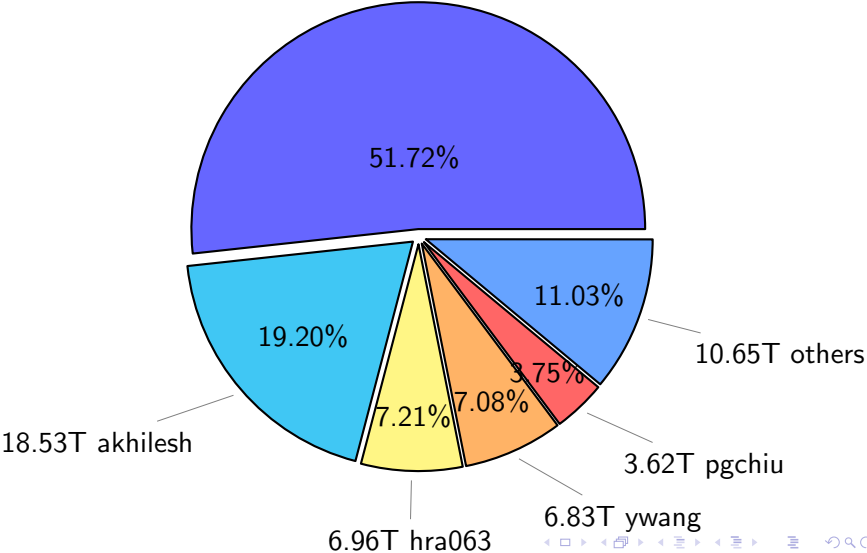

NS9039K total disk usage

Total size: 425.78T

133.42T ingo

94.85T ywang

24.87T others

13.92T edu061

17.46T sbarthelem

19.96T akhilesh

54.80T ach051

NS9039K file types usage

NS9039K history files usage

Total size: 295.87T

NS9039K restart files usage

Total size: 24.36T

NS9039K misc files usage

NS9039K total compressed

NS9039K uncompressed files usage

Total size: 96.49T
49.91T ach051

NS9039K NorCPM/cases/*

No data

NS9039K shared/*

No data