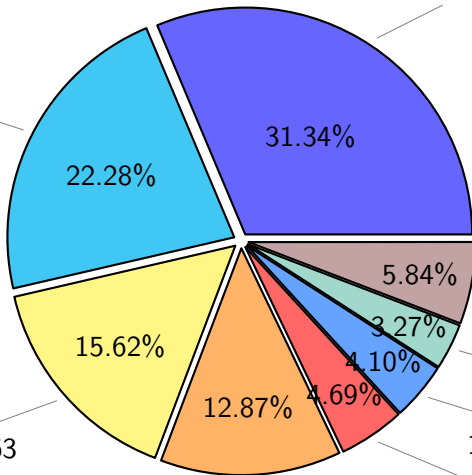

NS9039K (NIRD-LMD) disk usage

August 20, 2024

notes:

- ▶ Excluded directories: all hidden dir (start with .)
- ▶ Compressed file: file name end with "gz", "bz2", "tar", "zip" and NETCDF4 "nc"
- ▶ Restart files: path contains '/rest/'
- ▶ History files: path contains '/hist/'
- ▶ Items <3 % will be count as 'others'.
- ▶ Additional hard links are excluded.
- ▶ Weekly report: disk_ns9039k_YYYYMMDD.pdf
- ▶ Latest report: latest.pdf
- ▶ Ignored directories due to permission denied: filelist_classfy.err.txt
- ▶ Summary table: sizeTable.txt

NS9039K total disk usage

Total size: 425.78T

133.42T ingo

94.85T ywang

24.87T others

13.92T edu061

17.46T sbarthelem

19.96T akhilesh

54.80T ach051

NS9039K file types usage

NS9039K history files usage

Total size: 295.87T

NS9039K restart files usage

Total size: 24.36T

NS9039K misc files usage

NS9039K total compressed