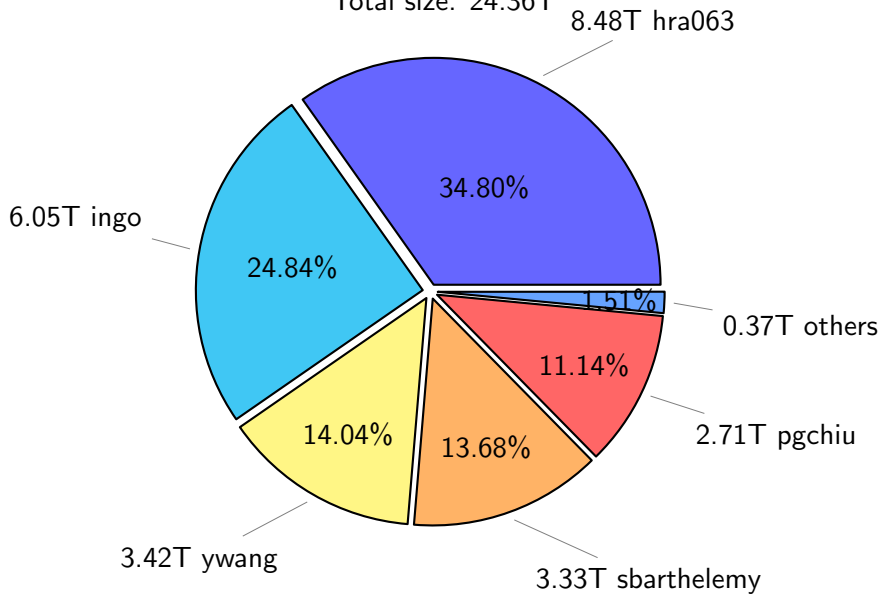

NS9039K total disk usage

Total size: 425.78T

133.42T ingo

94.85T ywang

24.87T others

13.92T edu061

17.46T sbarthelem

19.96T akhilesh

54.80T ach051

NS9039K file types usage

NS9039K history files usage

Total size: 295.87T

NS9039K restart files usage

Total size: 24.36T

NS9039K misc files usage

NS9039K total compressed

NS9039K uncompressed files usage

Total size: 96.49T
49.91T ach051

NS9039K NorCPM/cases/*

No data

NS9039K shared/*

No data