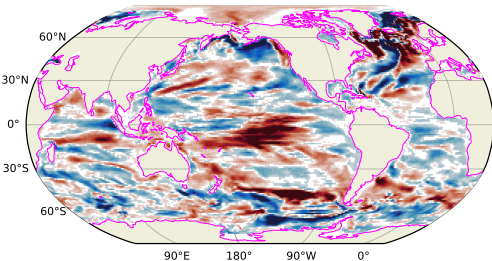

Picontrol  
Mixed layer depth  
31-50 years minus 1-20 years

Picontrol with wind nudging  
Mixed layer depth  
31-50 years minus 1-20 years

difference