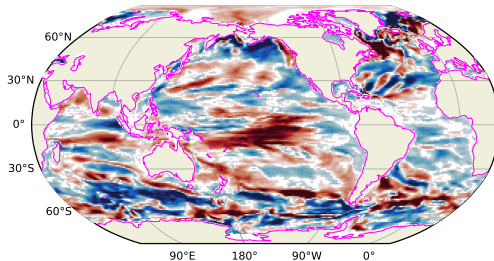

Picontrol  
Mixed layer depth  
31-50 years minus 1-20 years

Picontrol with wind nudging  
Mixed layer depth  
31-50 years minus 1-20 years

difference