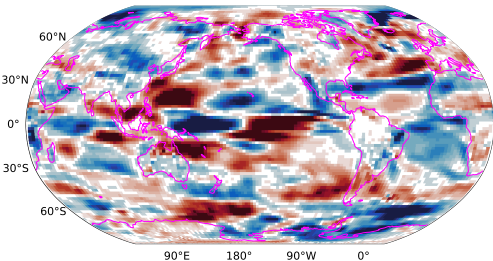

Picontrol
10-m wind speed
31-50 years minus 1-20 years

Picontrol with wind nudging
10-m wind speed
31-50 years minus 1-20 years

difference