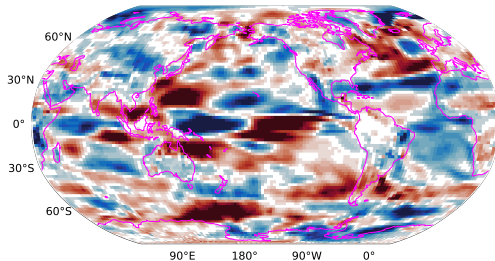

Picontrol
10-m wind speed
31-50 years minus 1-20 years

Picontrol with wind nudging
10-m wind speed
31-50 years minus 1-20 years

difference