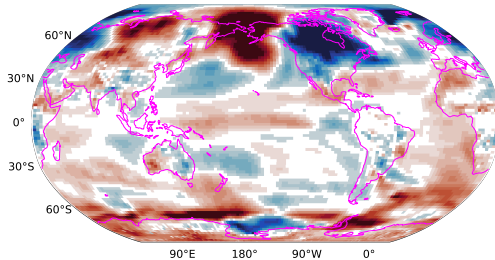

Picontrol
near-surface air temperature
31-50 years minus 1-20 years

Picontrol with wind nudging
near-surface air temperature
31-50 years minus 1-20 years

difference