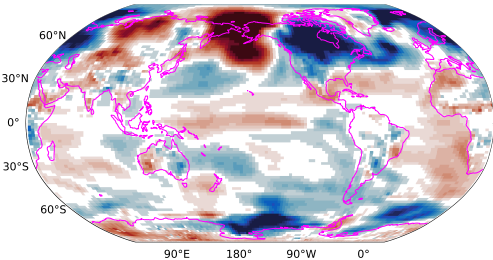

Picontrol
near-surface air temperature
31-50 years minus 1-20 years

Picontrol with wind nudging
near-surface air temperature
31-50 years minus 1-20 years

difference