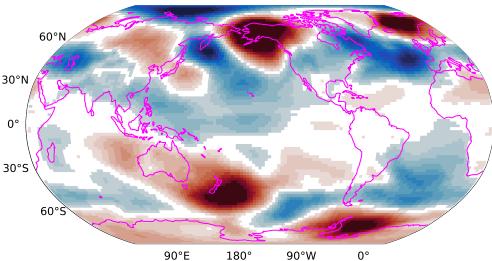

Picontrol
surface pressure
31-50 years minus 1-20 years

Picontrol with wind nudging
surface pressure
31-50 years minus 1-20 years

difference