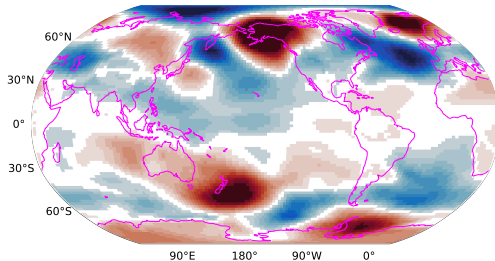

Picontrol
surface pressure
31-50 years minus 1-20 years

Picontrol with wind nudging
surface pressure
31-50 years minus 1-20 years

difference