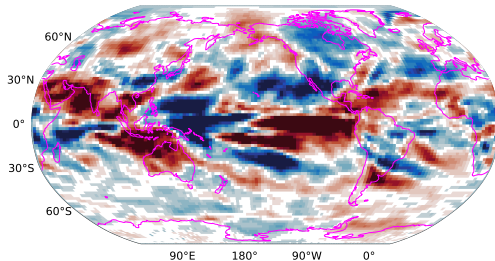

Picontrol
850-hPa vertical velocity
31-50 years minus 1-20 years

Picontrol with wind nudging
850-hPa vertical velocity
31-50 years minus 1-20 years

difference