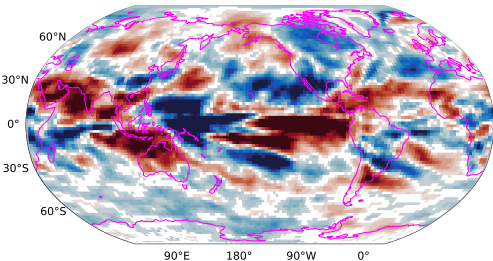

Picontrol
850-hPa vertical velocity
31-50 years minus 1-20 years

Picontrol with wind nudging
850-hPa vertical velocity
31-50 years minus 1-20 years

difference