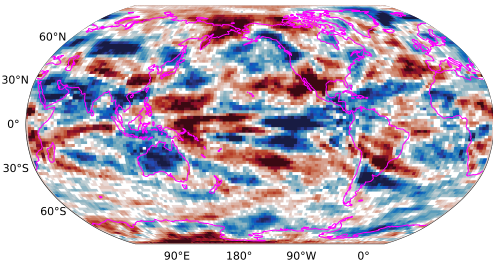

P1control
total cloud cover
31-50 years minus 1-20 years

P1control with wind nudging
total cloud cover
31-50 years minus 1-20 years

difference