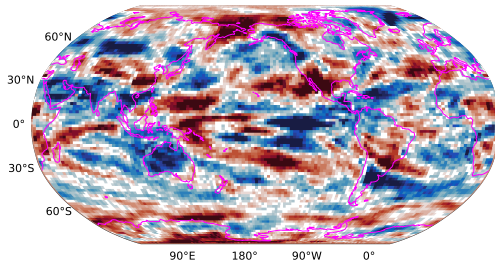

P1control
total cloud cover
31-50 years minus 1-20 years

P1control with wind nudging
total cloud cover
31-50 years minus 1-20 years

difference